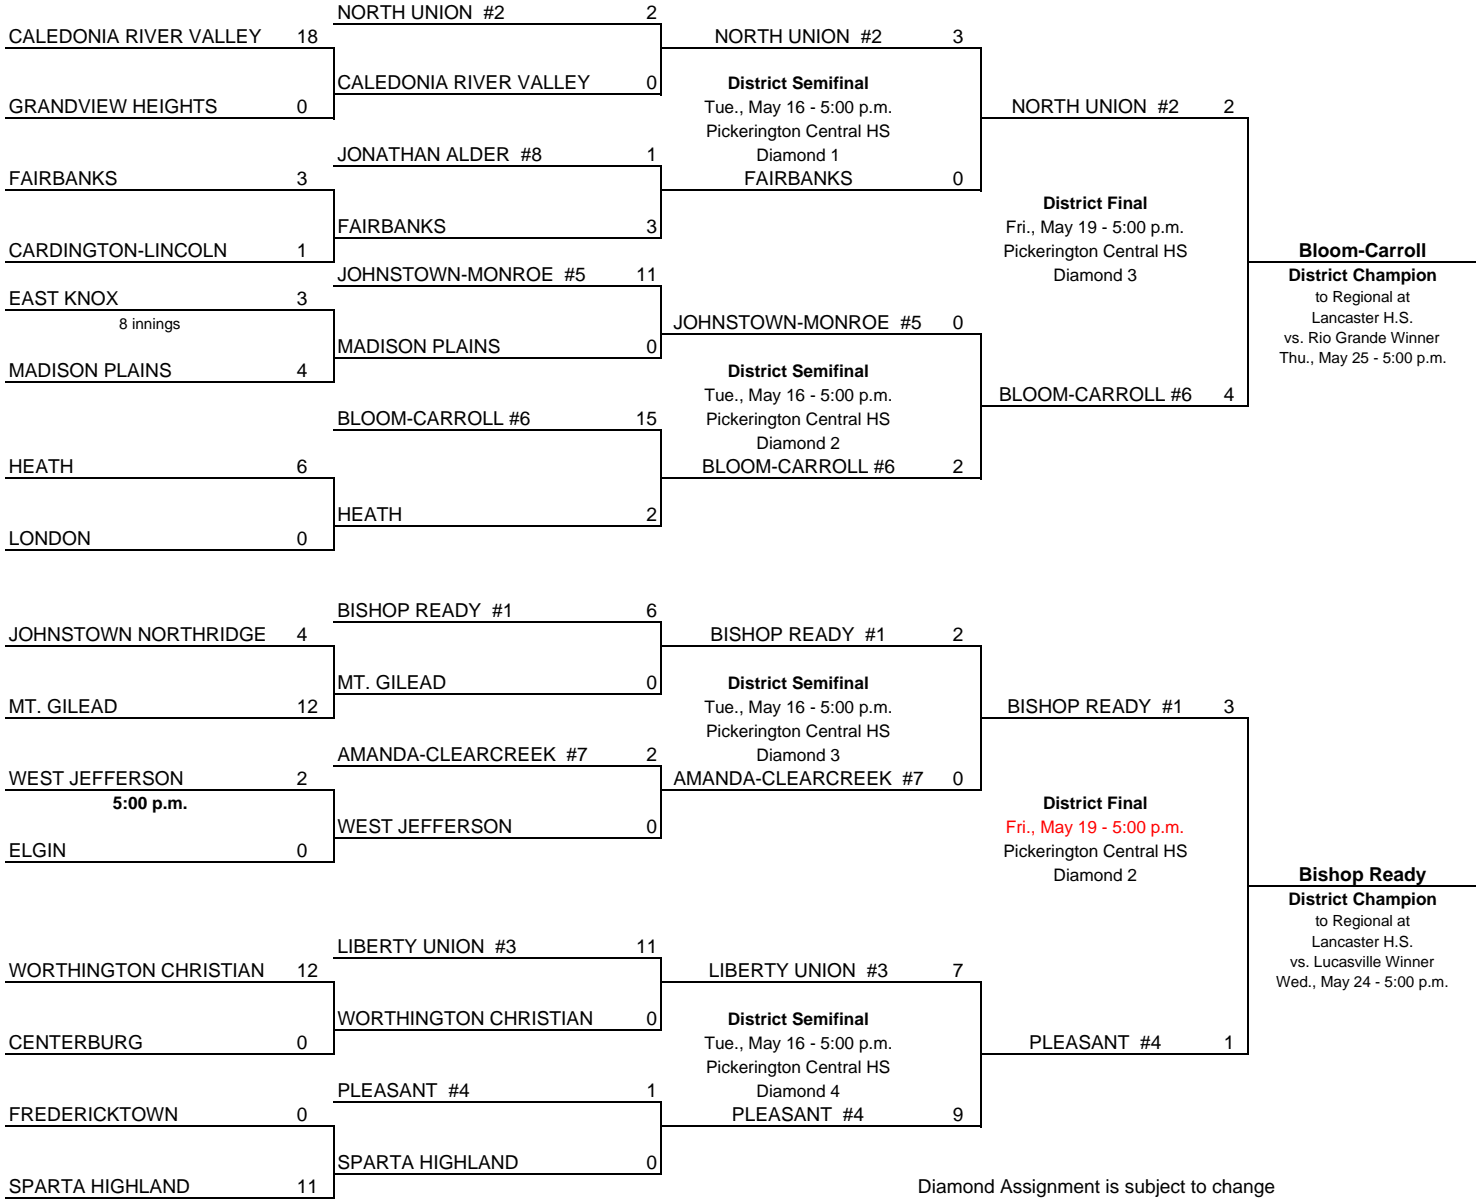

2006 CENTRAL DISTRICT SOFTBALL TOURNAMENT BRACKET
DIVISION 3

Home Team is the top team on the bracket
Games in the first two rounds will be played at 5:30 on the home team field, unless otherwise indicated.

Tue. May 9

Thur, May 11

Diamond Assignment is subject to change