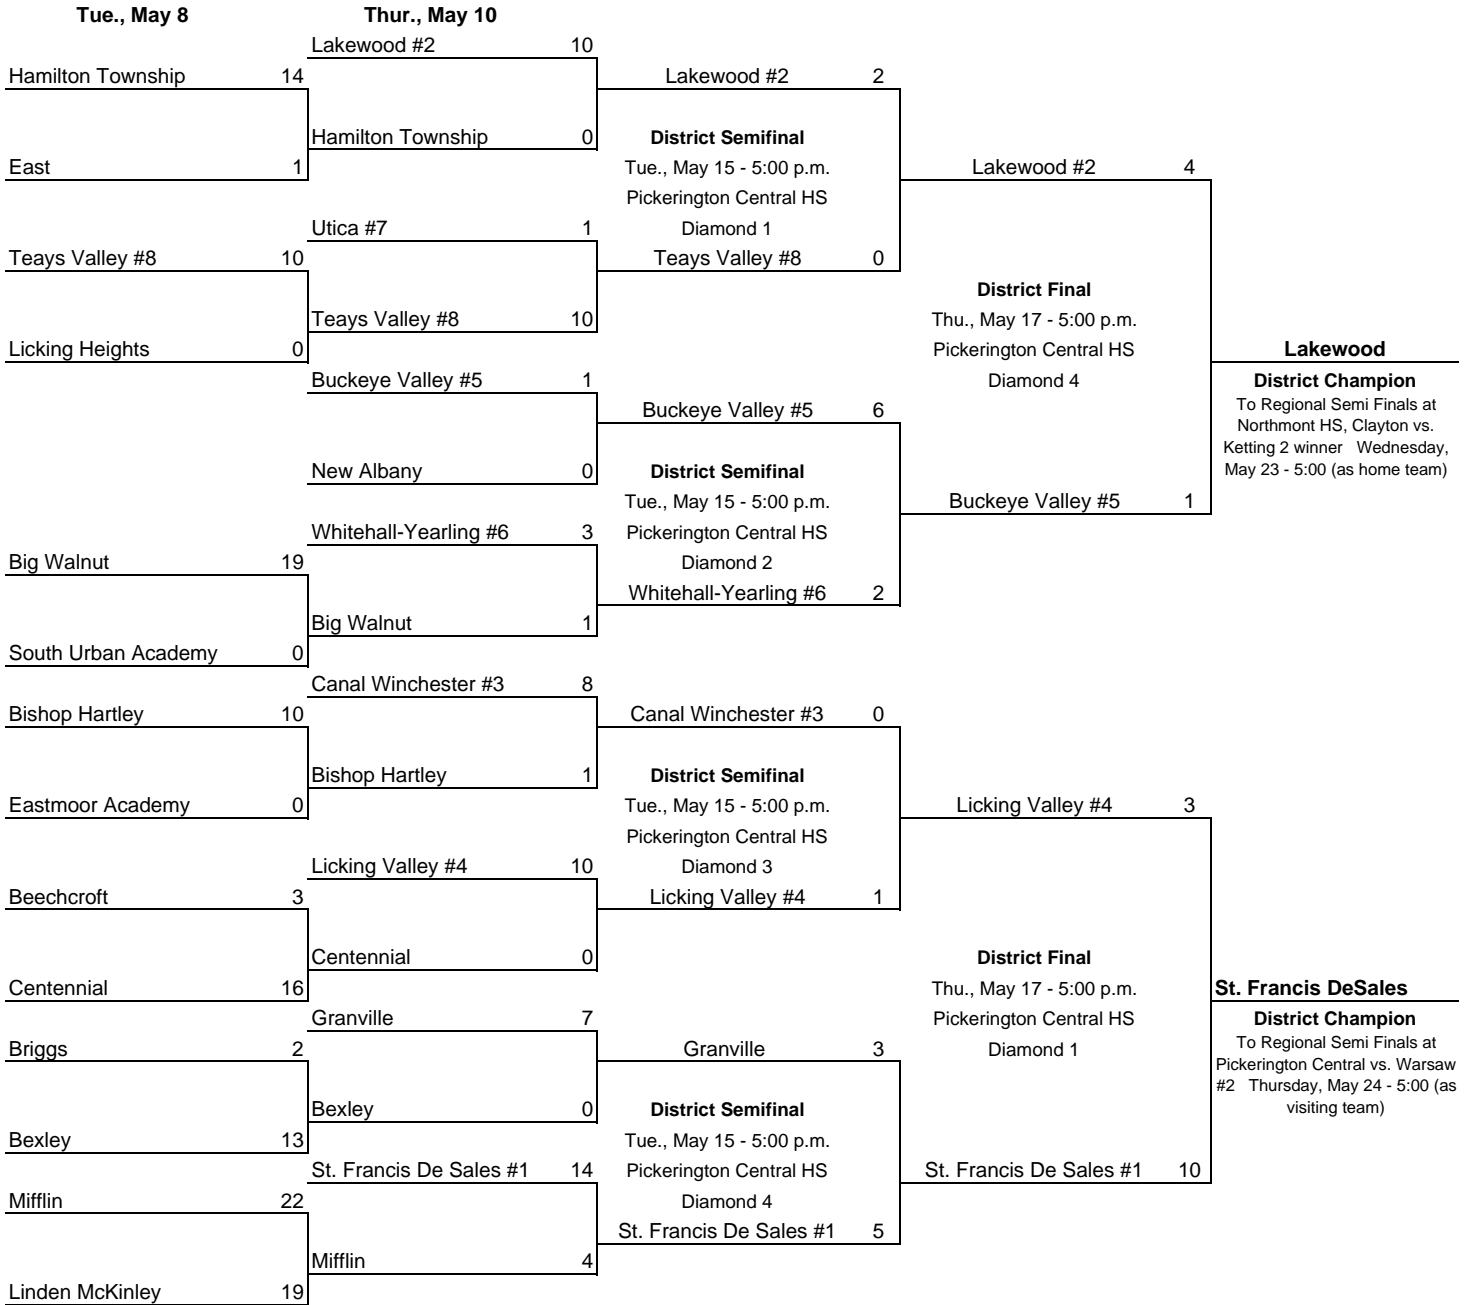

2007 CENTRAL DISTRICT SOFTBALL TOURNAMENT BRACKET  
DIVISION 2

Home team is the top team on the bracket.

Games in the first two rounds will be played at 5:30 on the home team field, unless otherwise indicated.

All teams were seeded. Top eight seeds are indicated on the bracket.

Diamond Assignment is subject to change