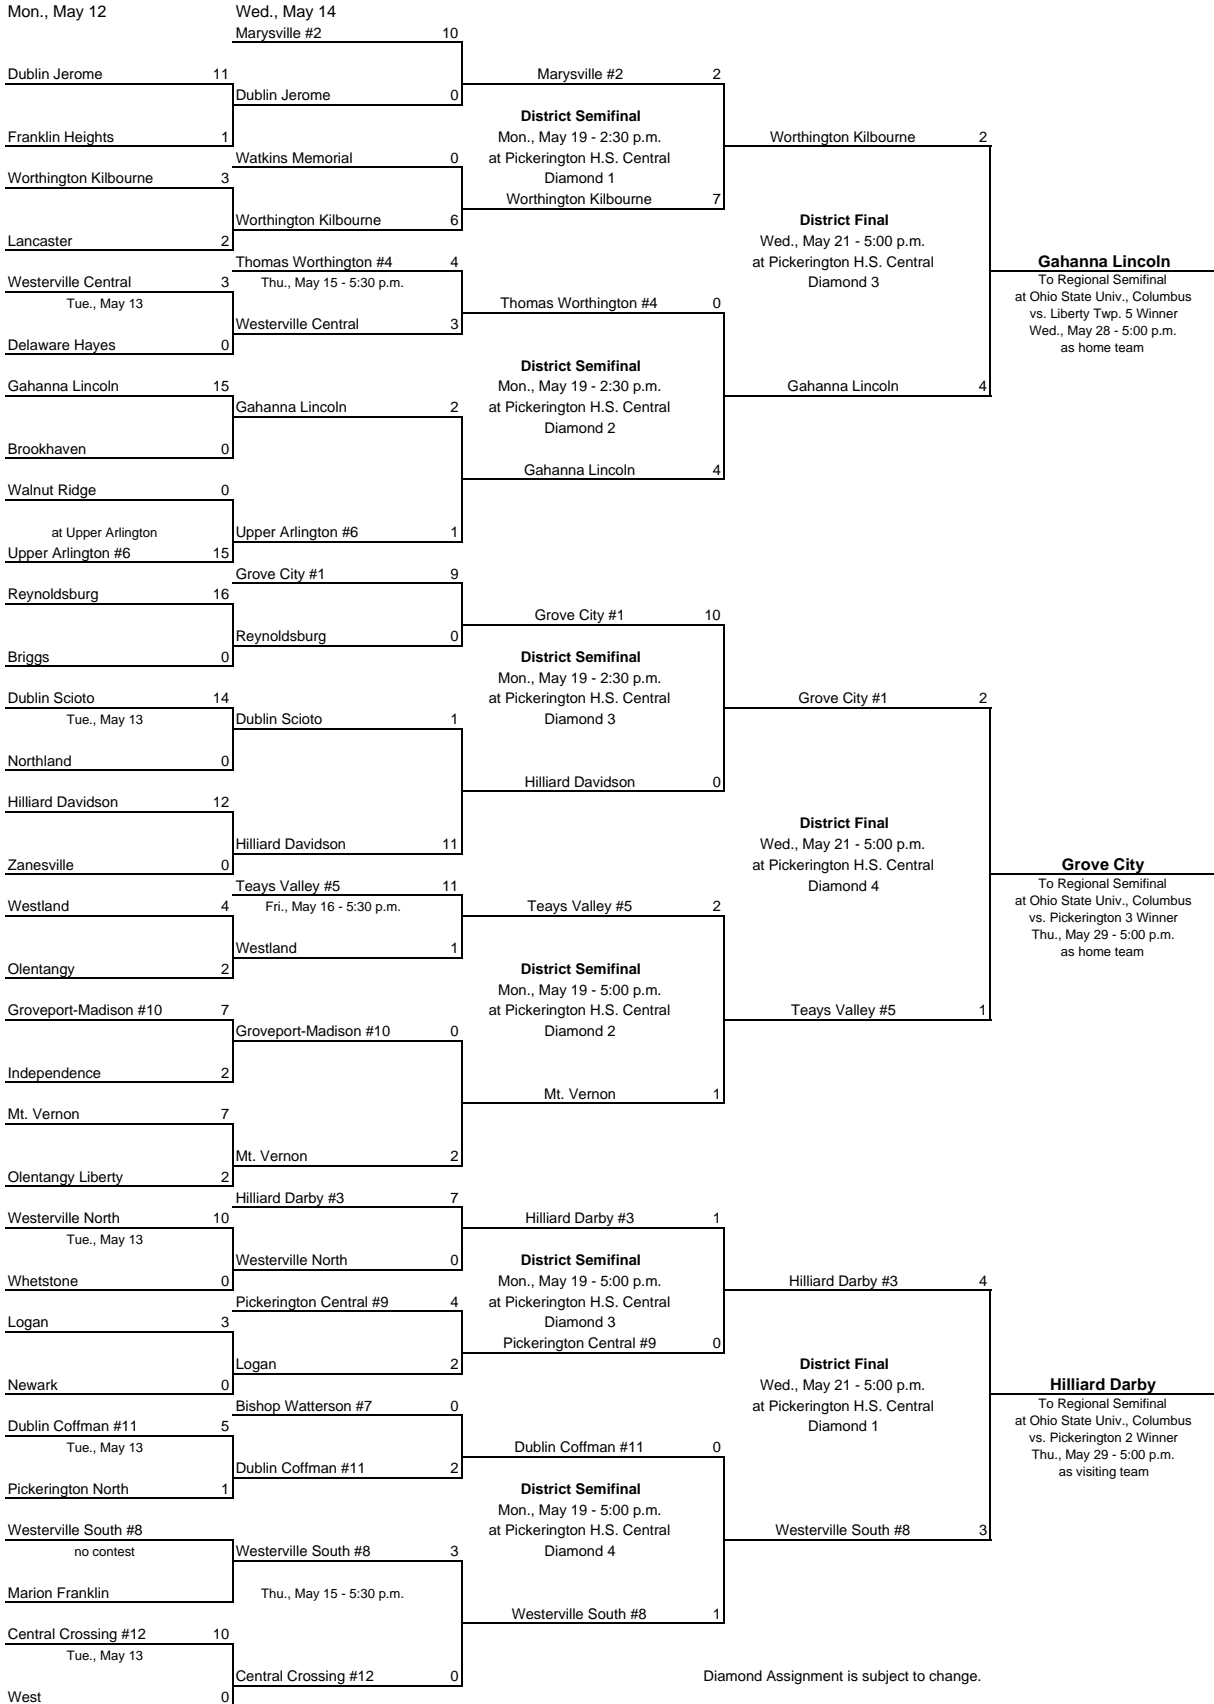

**2008 CENTRAL DISTRICT SOFTBALL TOURNAMENT BRACKET
DIVISION 1**

The Home Team is the top team on the bracket.
Games in the first two rounds will be played at 5:30 on the home field, unless otherwise indicated.

Diamond Assignment is subject to change.