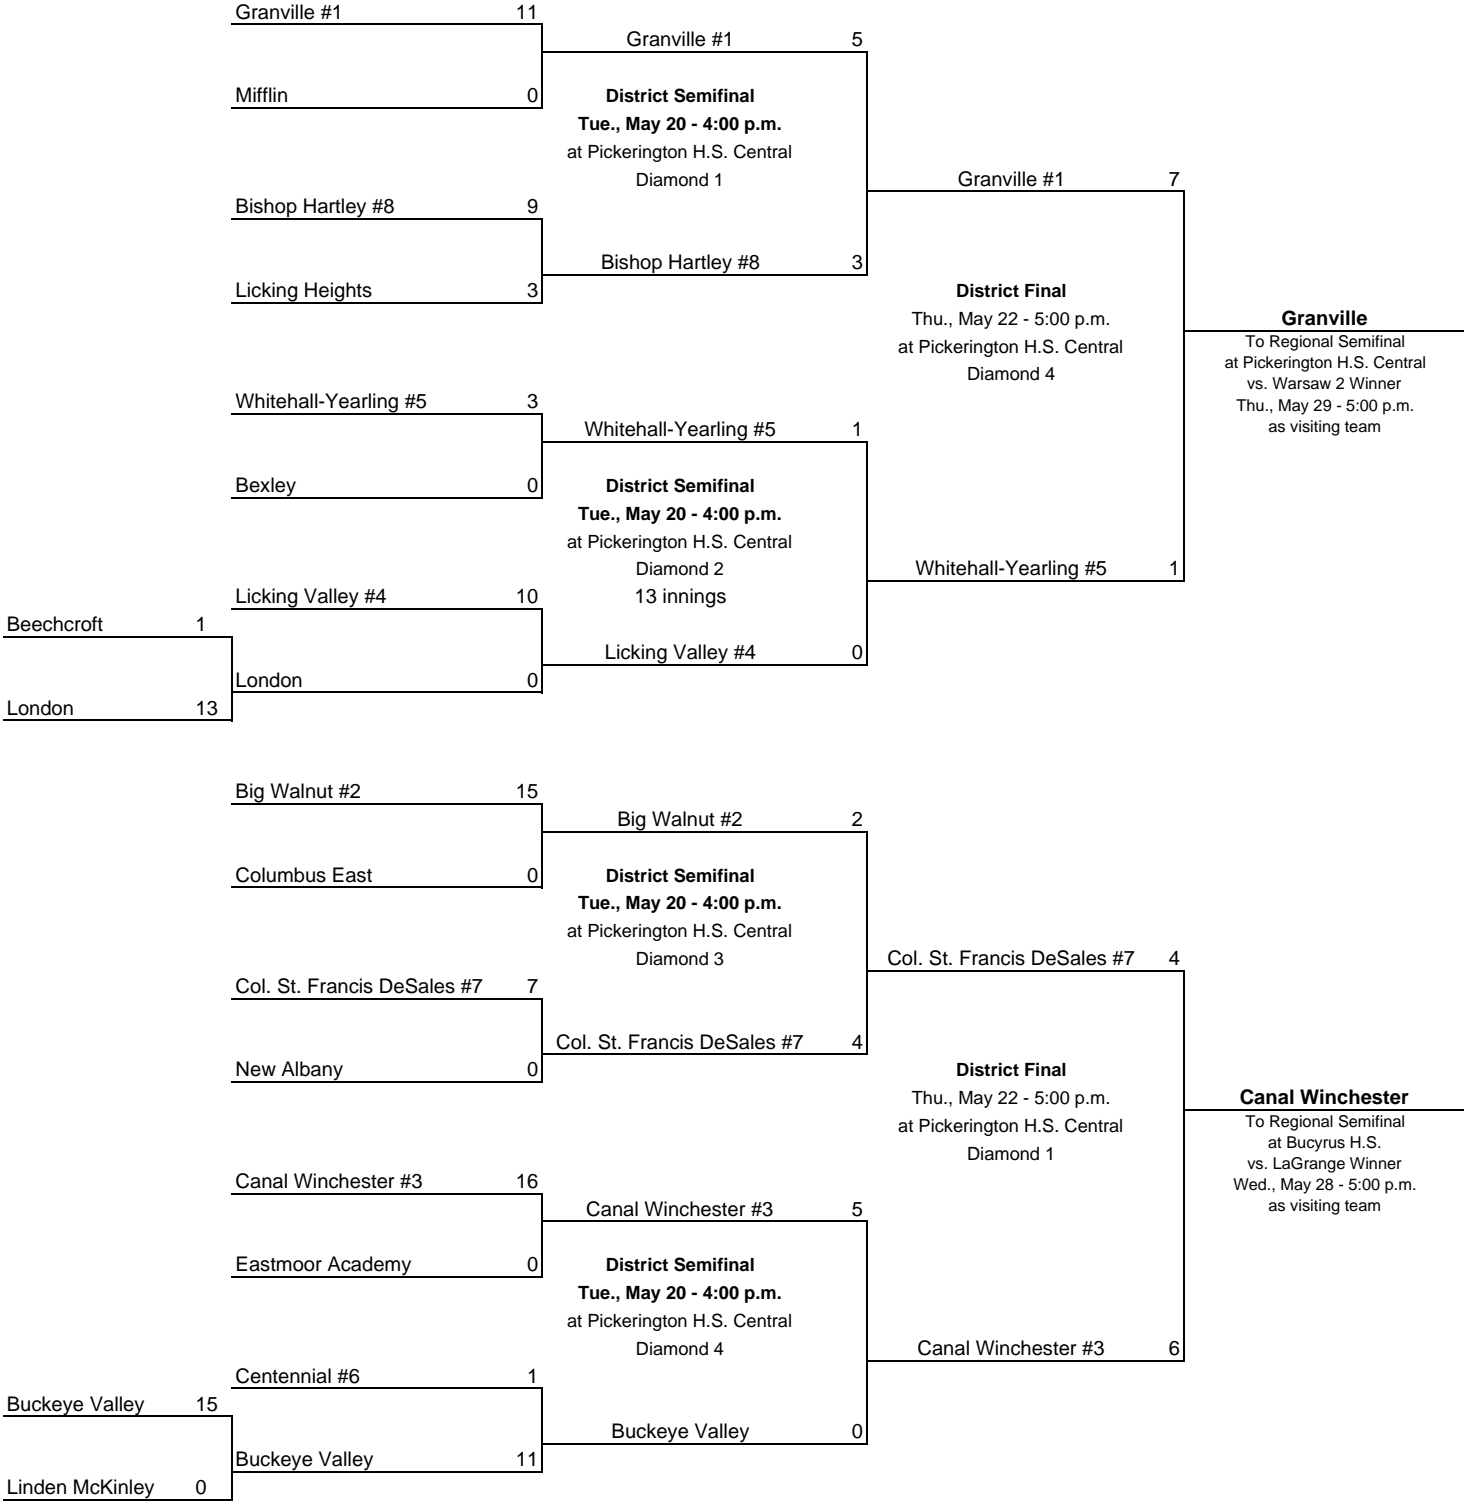

**2008 CENTRAL DISTRICT SOFTBALL TOURNAMENT BRACKET
DIVISION II**

Home Team is the top team on the bracket.

Games in the first two rounds will be played at 5:30 on the home team field, unless otherwise indicated.

Tue., May 13

Thur., May 15

Diamond Assignment is subject to change.