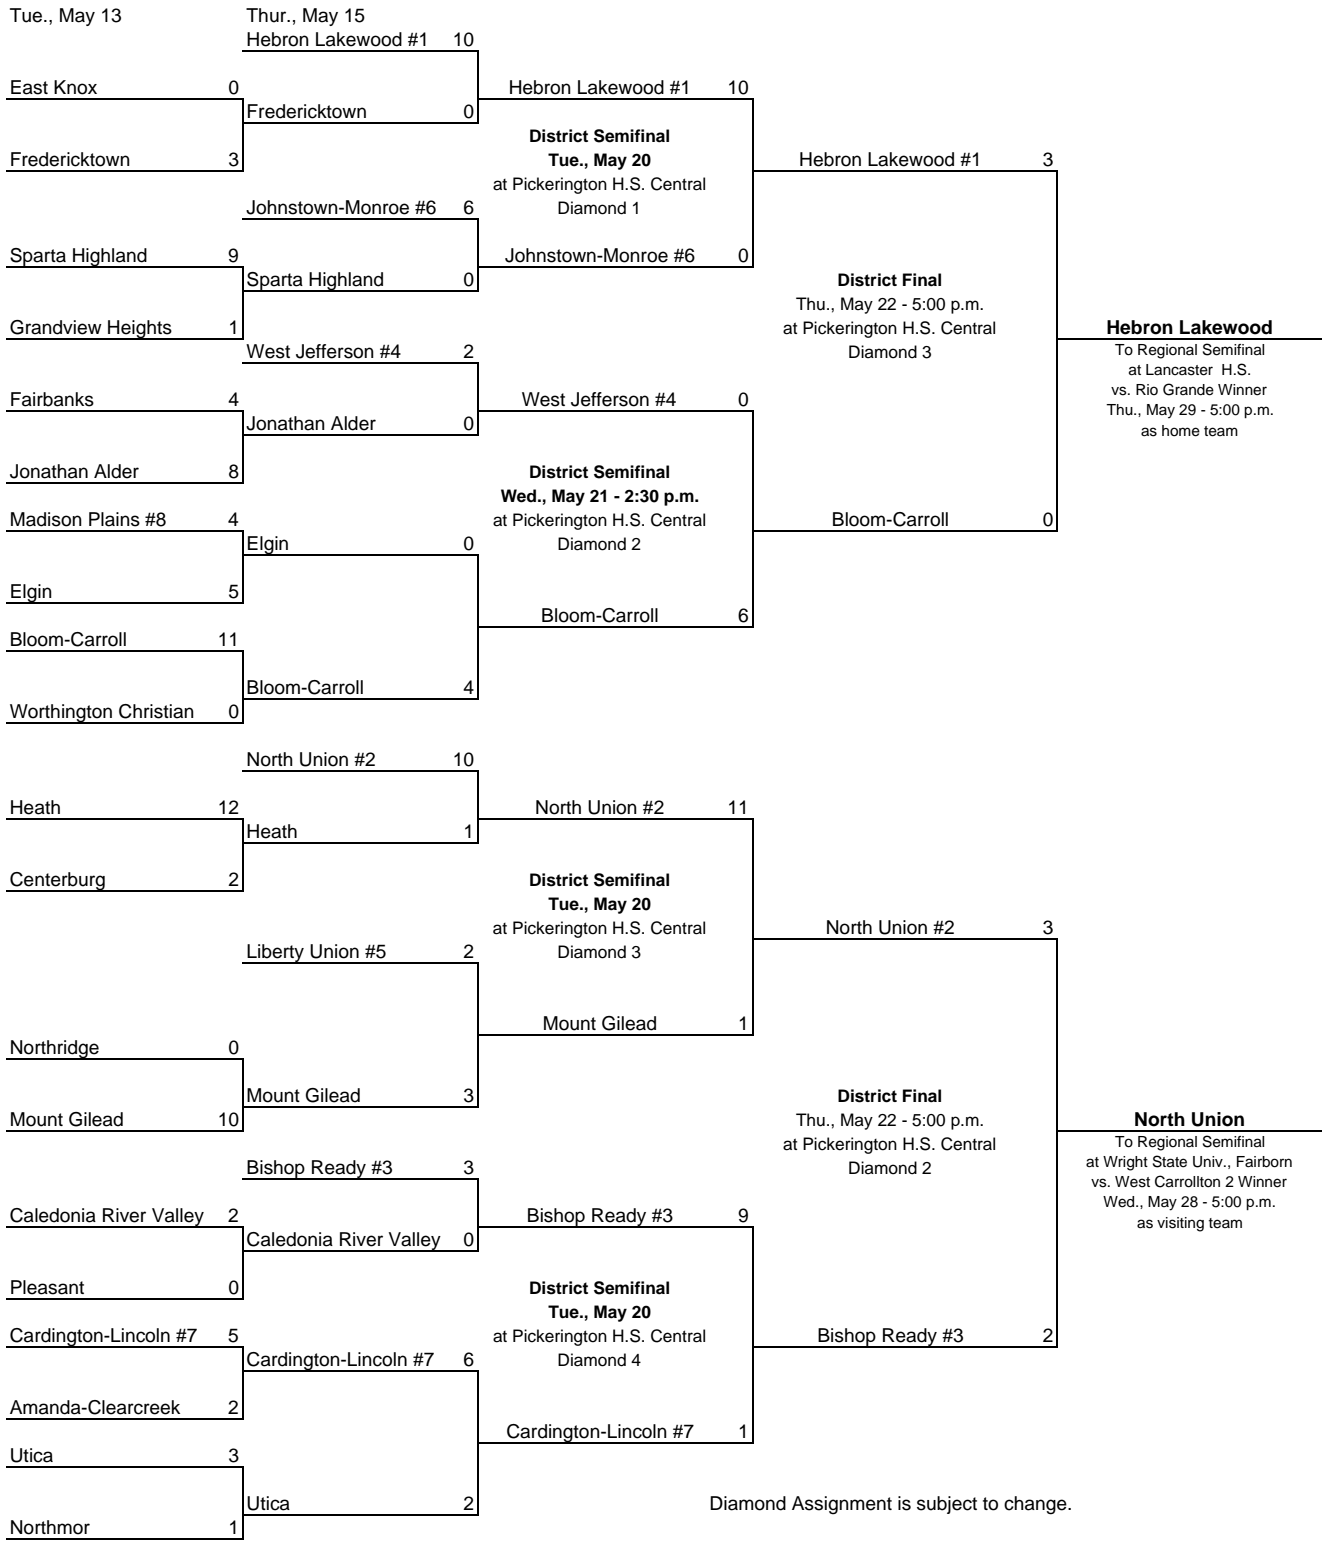

2008 CENTRAL DISTRICT SOFTBALL TOURNAMENT BRACKET
DIVISION III

Home Team is the top team on the bracket.
Games in the first two rounds will be played at 5:30 on the home team field, unless otherwise indicated.

Diamond Assignment is subject to change.