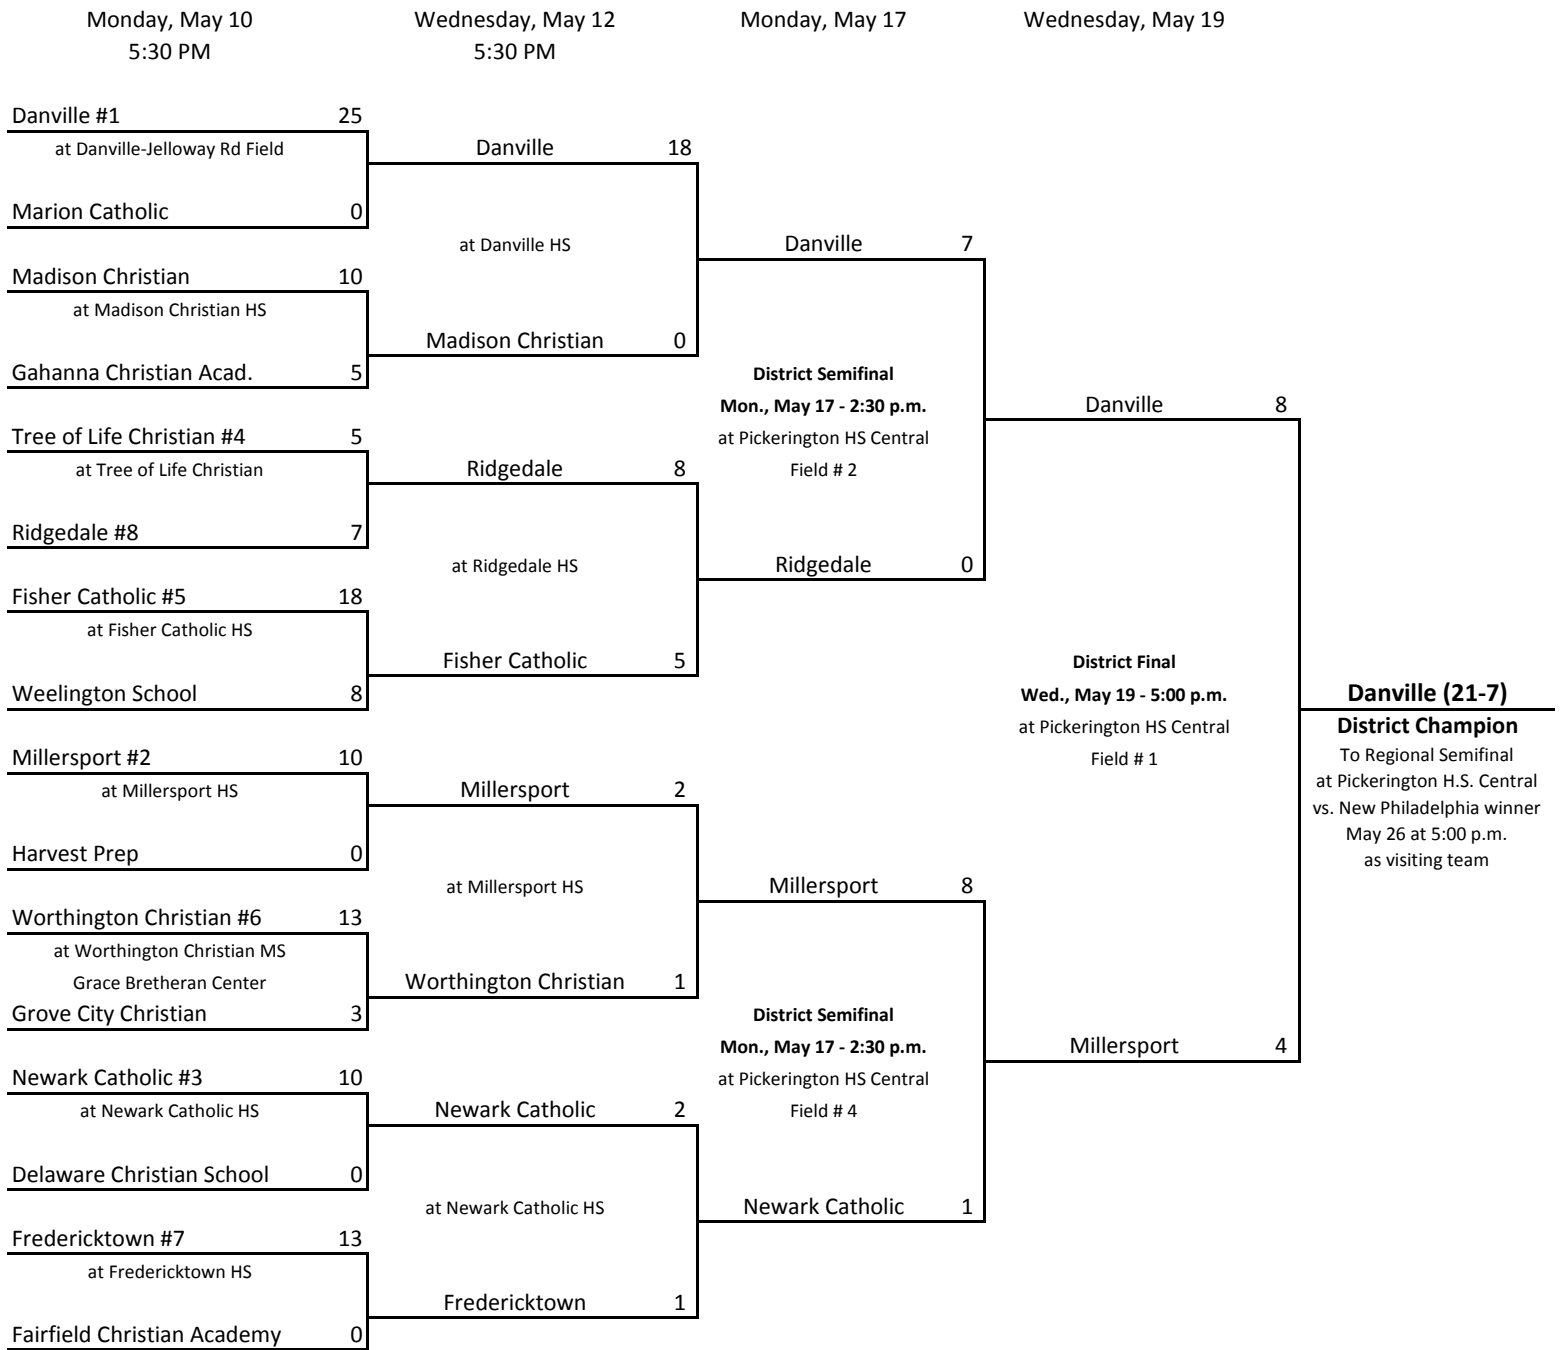

Division IV Central District Softball Tournament 2010

* The top team on the bracket is the HOME team, Brackets are subject to change