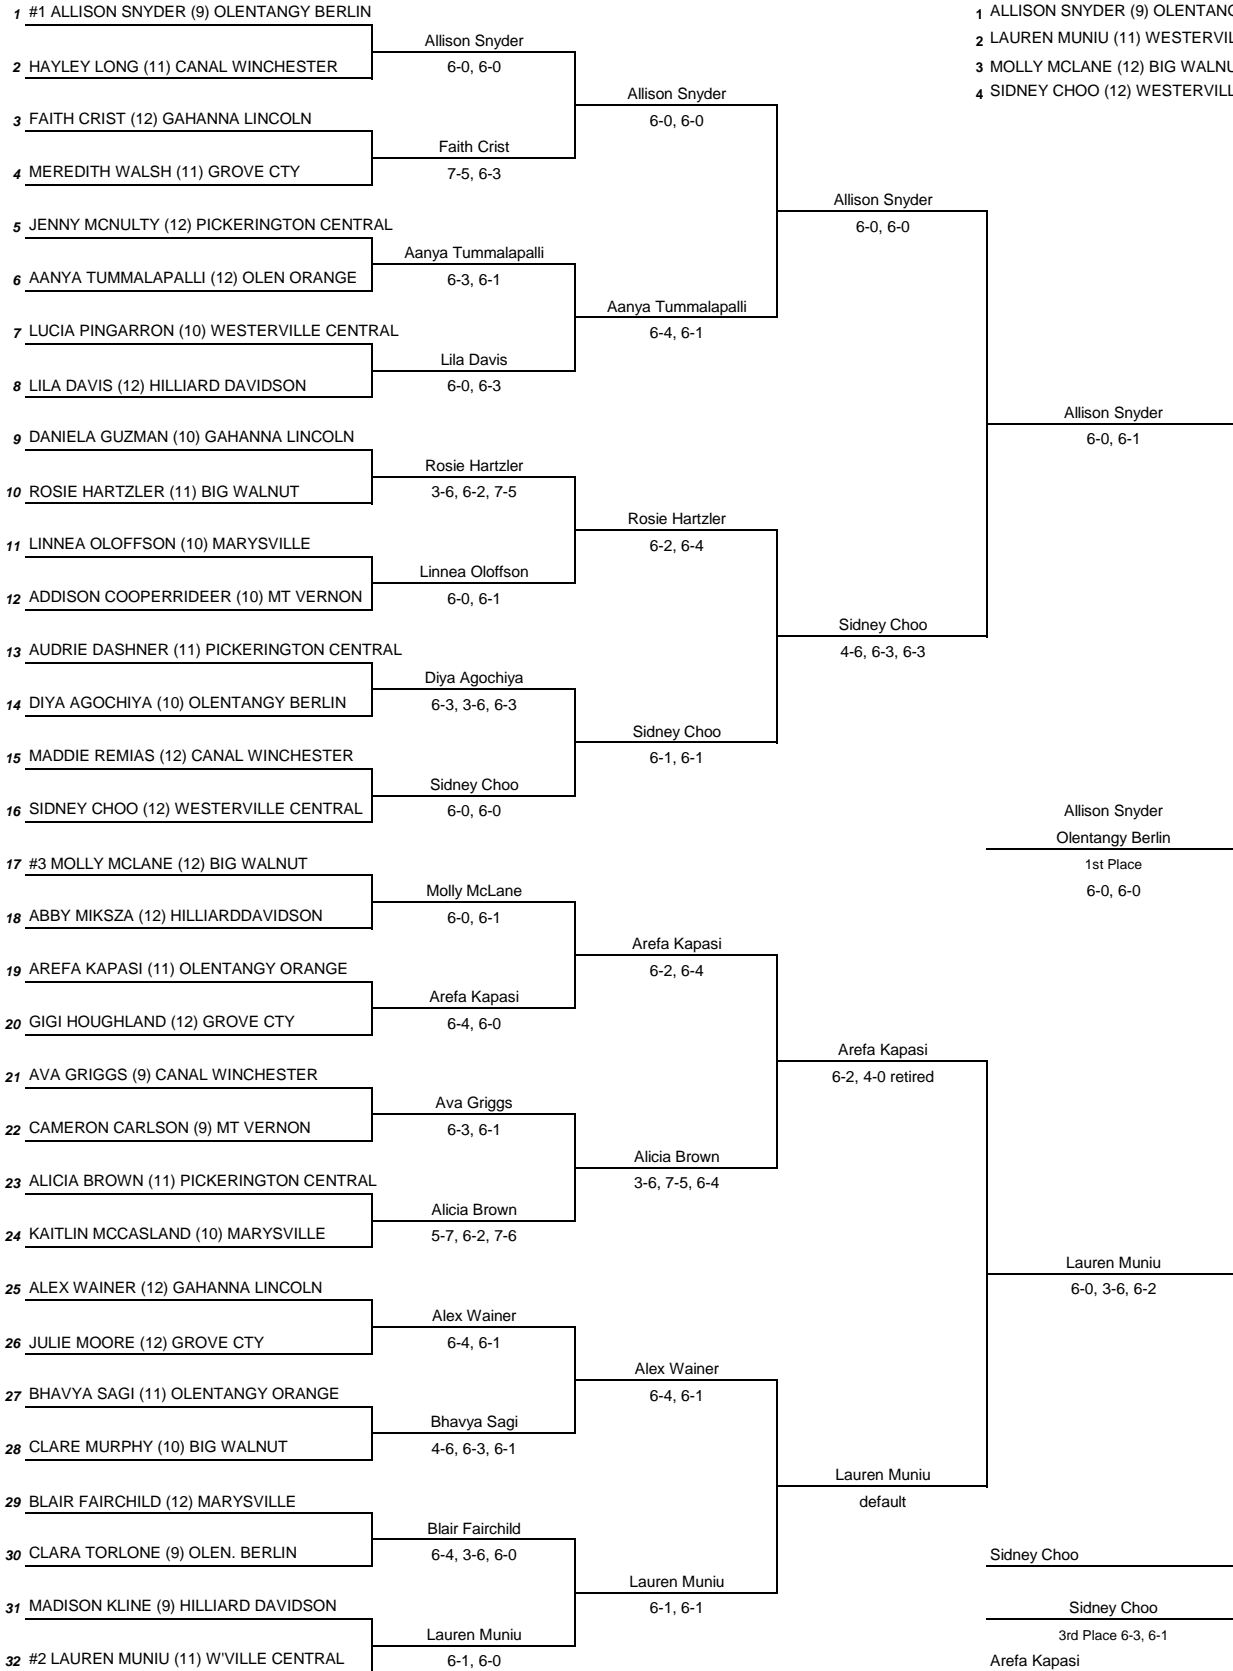

2022 OHSAA GIRLS SECTIONAL TENNIS TOURNAMENT

Pickerington Central 1 Singles Draw

SEEDS

- 1 ALLISON SNYDER (9) OLENTANGY BERLIN
- 2 LAUREN MUNIU (11) WESTERVILLE CENTRAL
- 3 MOLLY MCLANE (12) BIG WALNUT
- 4 SIDNEY CHOO (12) WESTERVILLE CENTRAL

FEED-IN MATCHES

- 33 FAITH HUNTER (11) MT VERNON
Hayley Long
- 34 HAYLEY LONG (11) CANAL WINCHESTER
6-1, 6-1