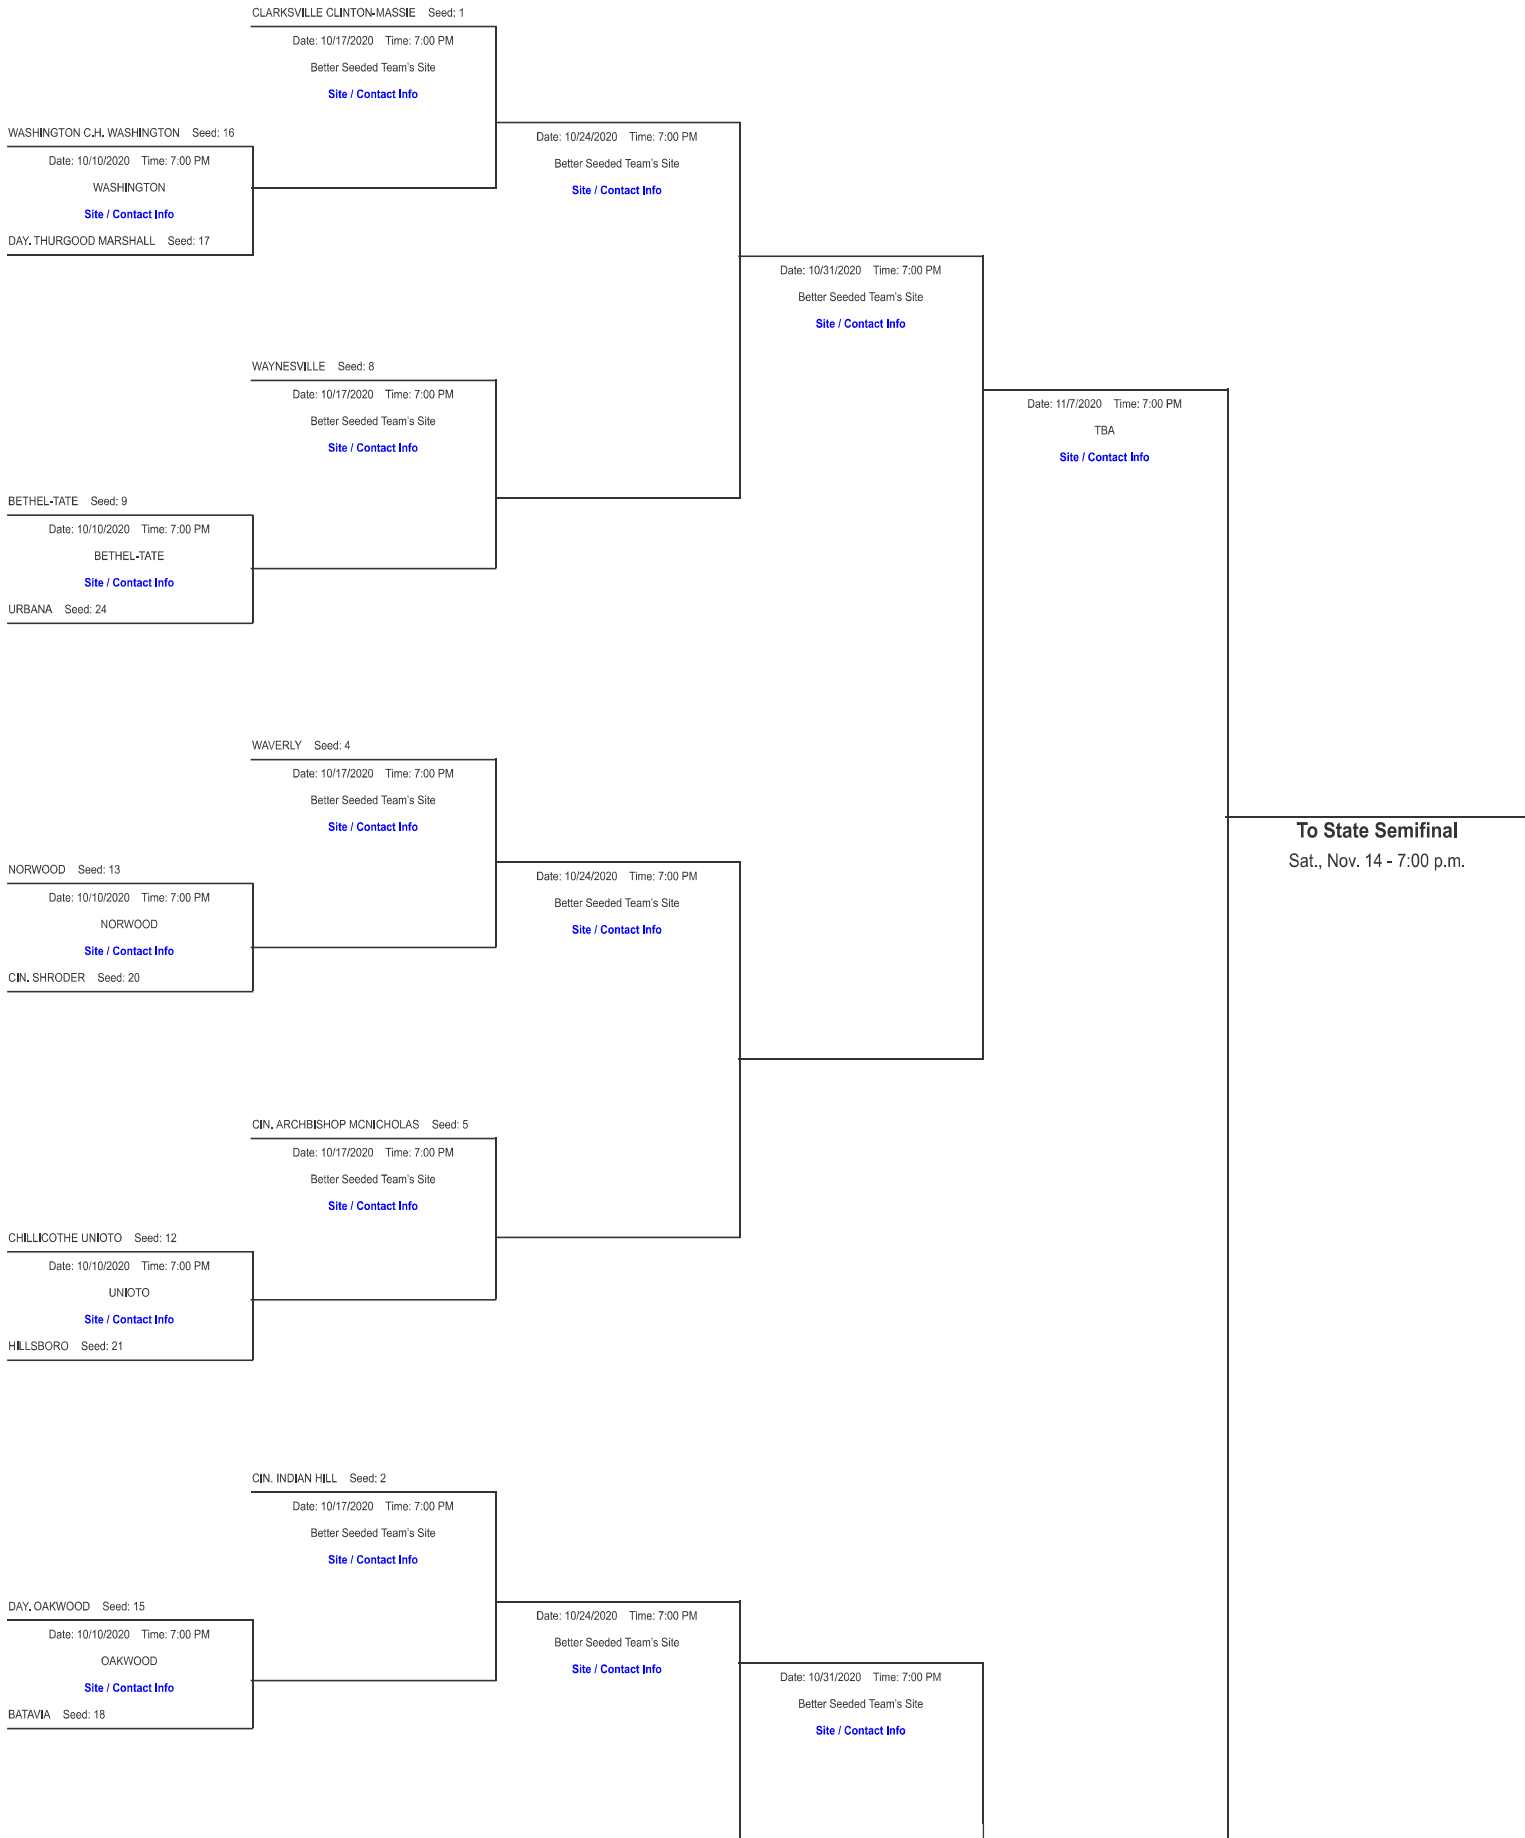

Region 16 - Regional

Football - 11 player - Boys (Division IV)

GERMANTOWN VALLEY VIEW Seed: 7

Date: 10/17/2020 Time: 7:00 PM

Better Seeded Team's Site

[Site / Contact Info](#)

WEST MILTON MILTON-UNION Seed: 10

Date: 10/10/2020 Time: 7:00 PM

MILTON-UNION

[Site / Contact Info](#)

GREENFIELD MCCLAIN Seed: 23

CIN, WYOMING Seed: 3

Date: 10/17/2020 Time: 7:00 PM

Better Seeded Team's Site

[Site / Contact Info](#)

CLEVES TAYLOR Seed: 14

Date: 10/10/2020 Time: 7:00 PM

TAYLOR

[Site / Contact Info](#)

SPRINGFIELD NORTHWESTERN Seed: 19

Date: 10/24/2020 Time: 7:00 PM

Better Seeded Team's Site

[Site / Contact Info](#)

ST, PARIS GRAHAM LOCAL Seed: 6

Date: 10/17/2020 Time: 7:00 PM

Better Seeded Team's Site

[Site / Contact Info](#)

EATON Seed: 11

Date: 10/10/2020 Time: 7:00 PM

EATON

[Site / Contact Info](#)