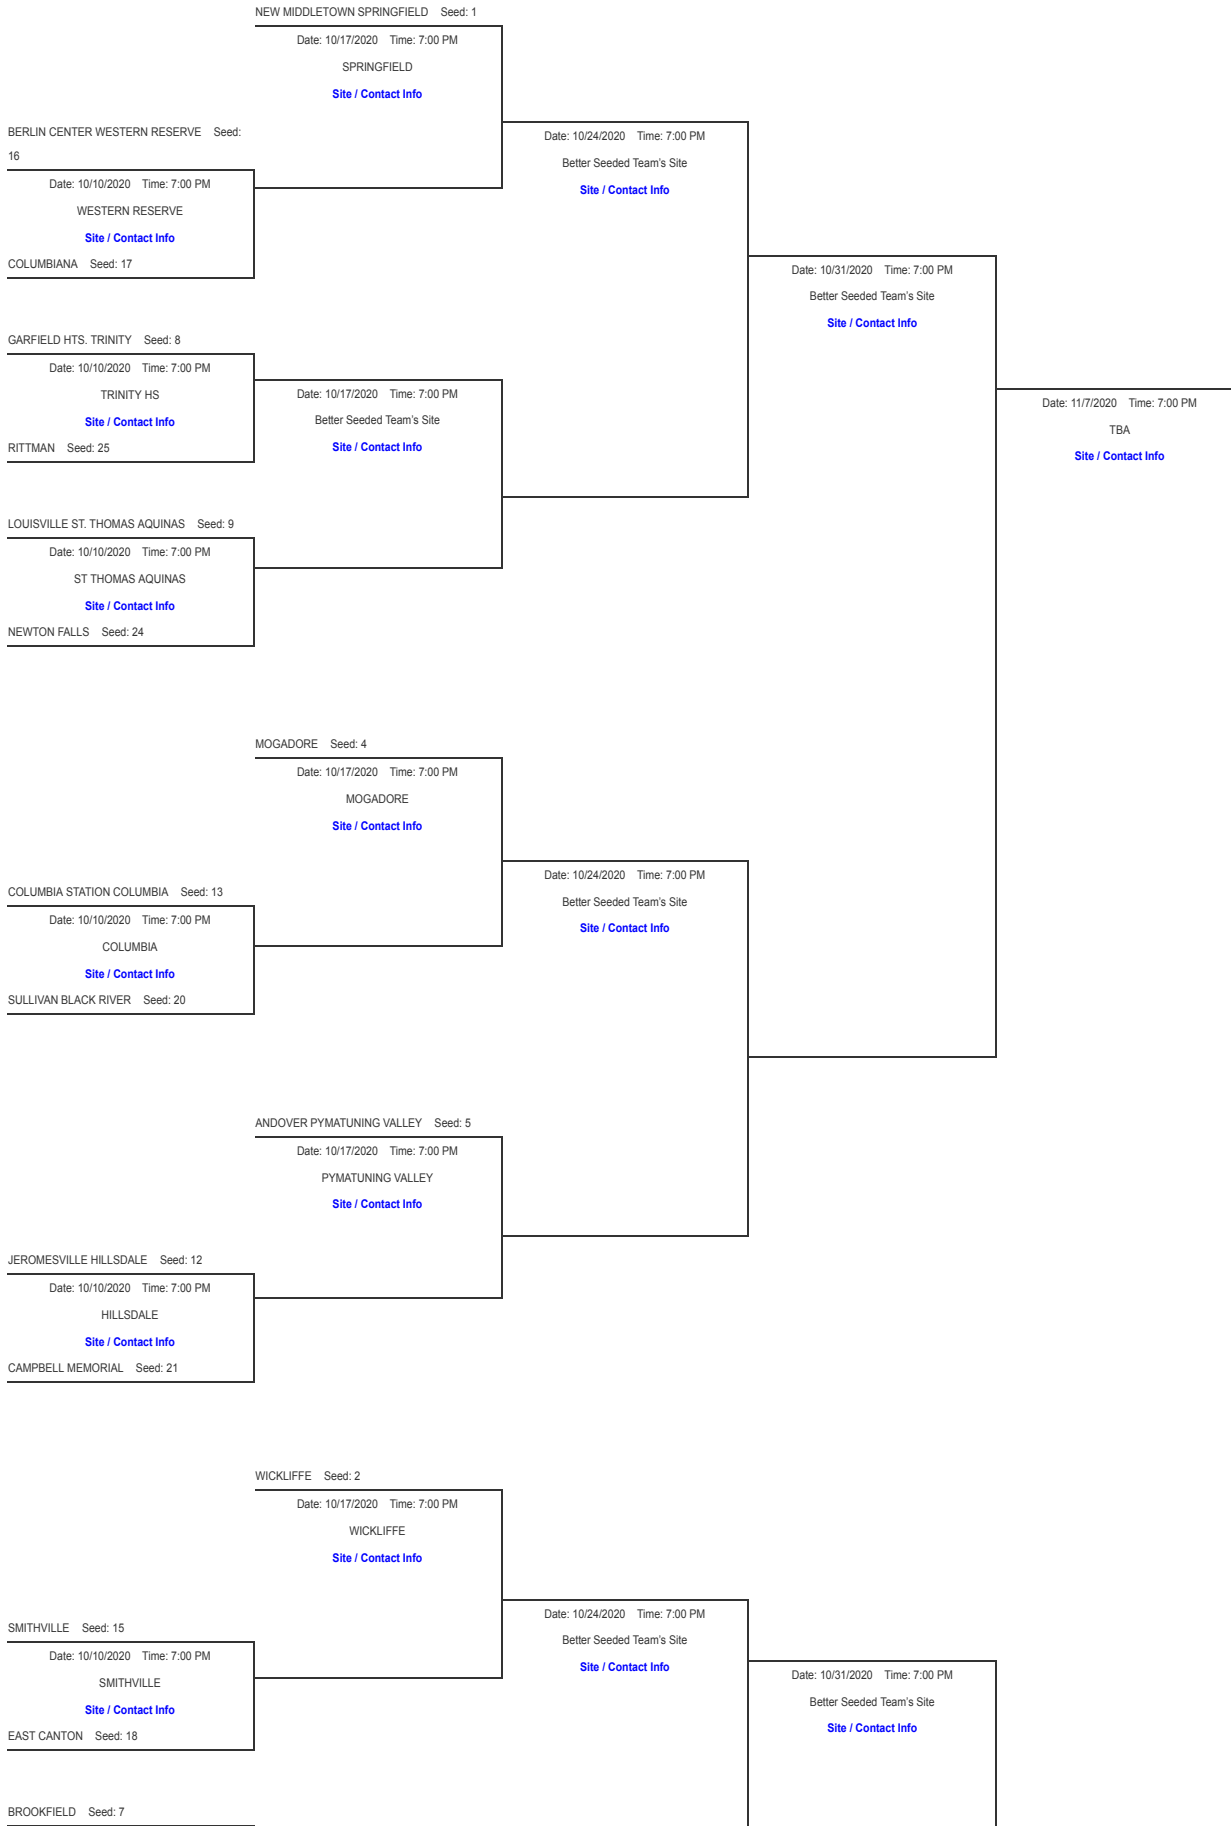

Region 21 - Regional

Football - 11 player - Boys (Division VI)

To State Semifinal
Sat., Nov. 14 - 7:00 p.m.

Date: 10/10/2020 Time: 7:00 PM

BROOKFIELD

[Site / Contact Info](#)

OBERLIN Seed: 26

Date: 10/17/2020 Time: 7:00 PM

Better Seeded Team's Site

[Site / Contact Info](#)

LEAVITTSBURG LABRAE Seed: 10

OBERLIN Seed: 26

Date: 10/10/2020 Time: 7:00 PM

LABRAE

[Site / Contact Info](#)

MIDDLEFIELD CARDINAL Seed: 23

CRESTON NORWAYNE Seed: 3

Date: 10/17/2020 Time: 7:00 PM

NORWAYNE

[Site / Contact Info](#)

MINERAL RIDGE Seed: 14

Date: 10/10/2020 Time: 7:00 PM

MINERAL RIDGE

[Site / Contact Info](#)