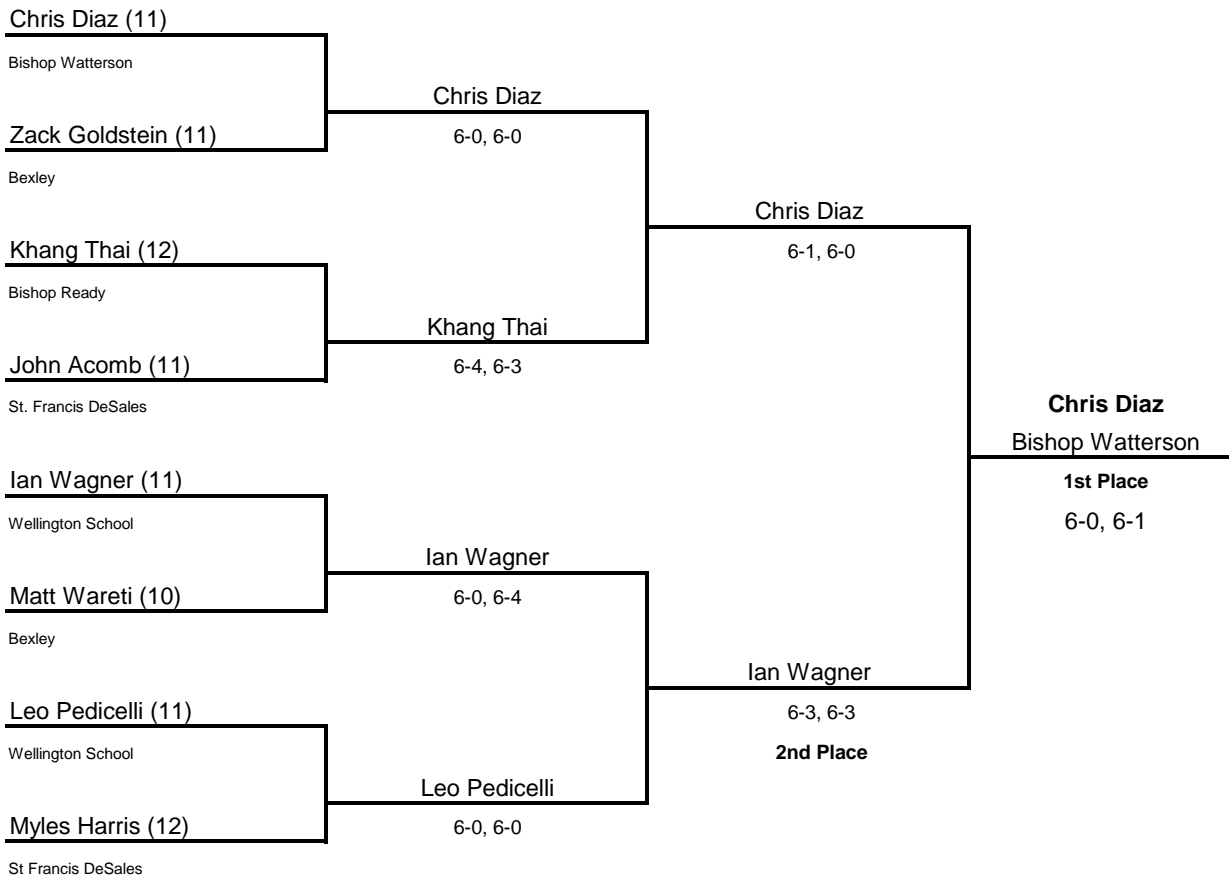

2010 Central District Boys Tennis Tournament

Division II Singles Draw

Top two advance to the State Tournament

2010 Central District Boys Tennis Tournament

Division II Doubles Draw

Top two advance to the State Tournament