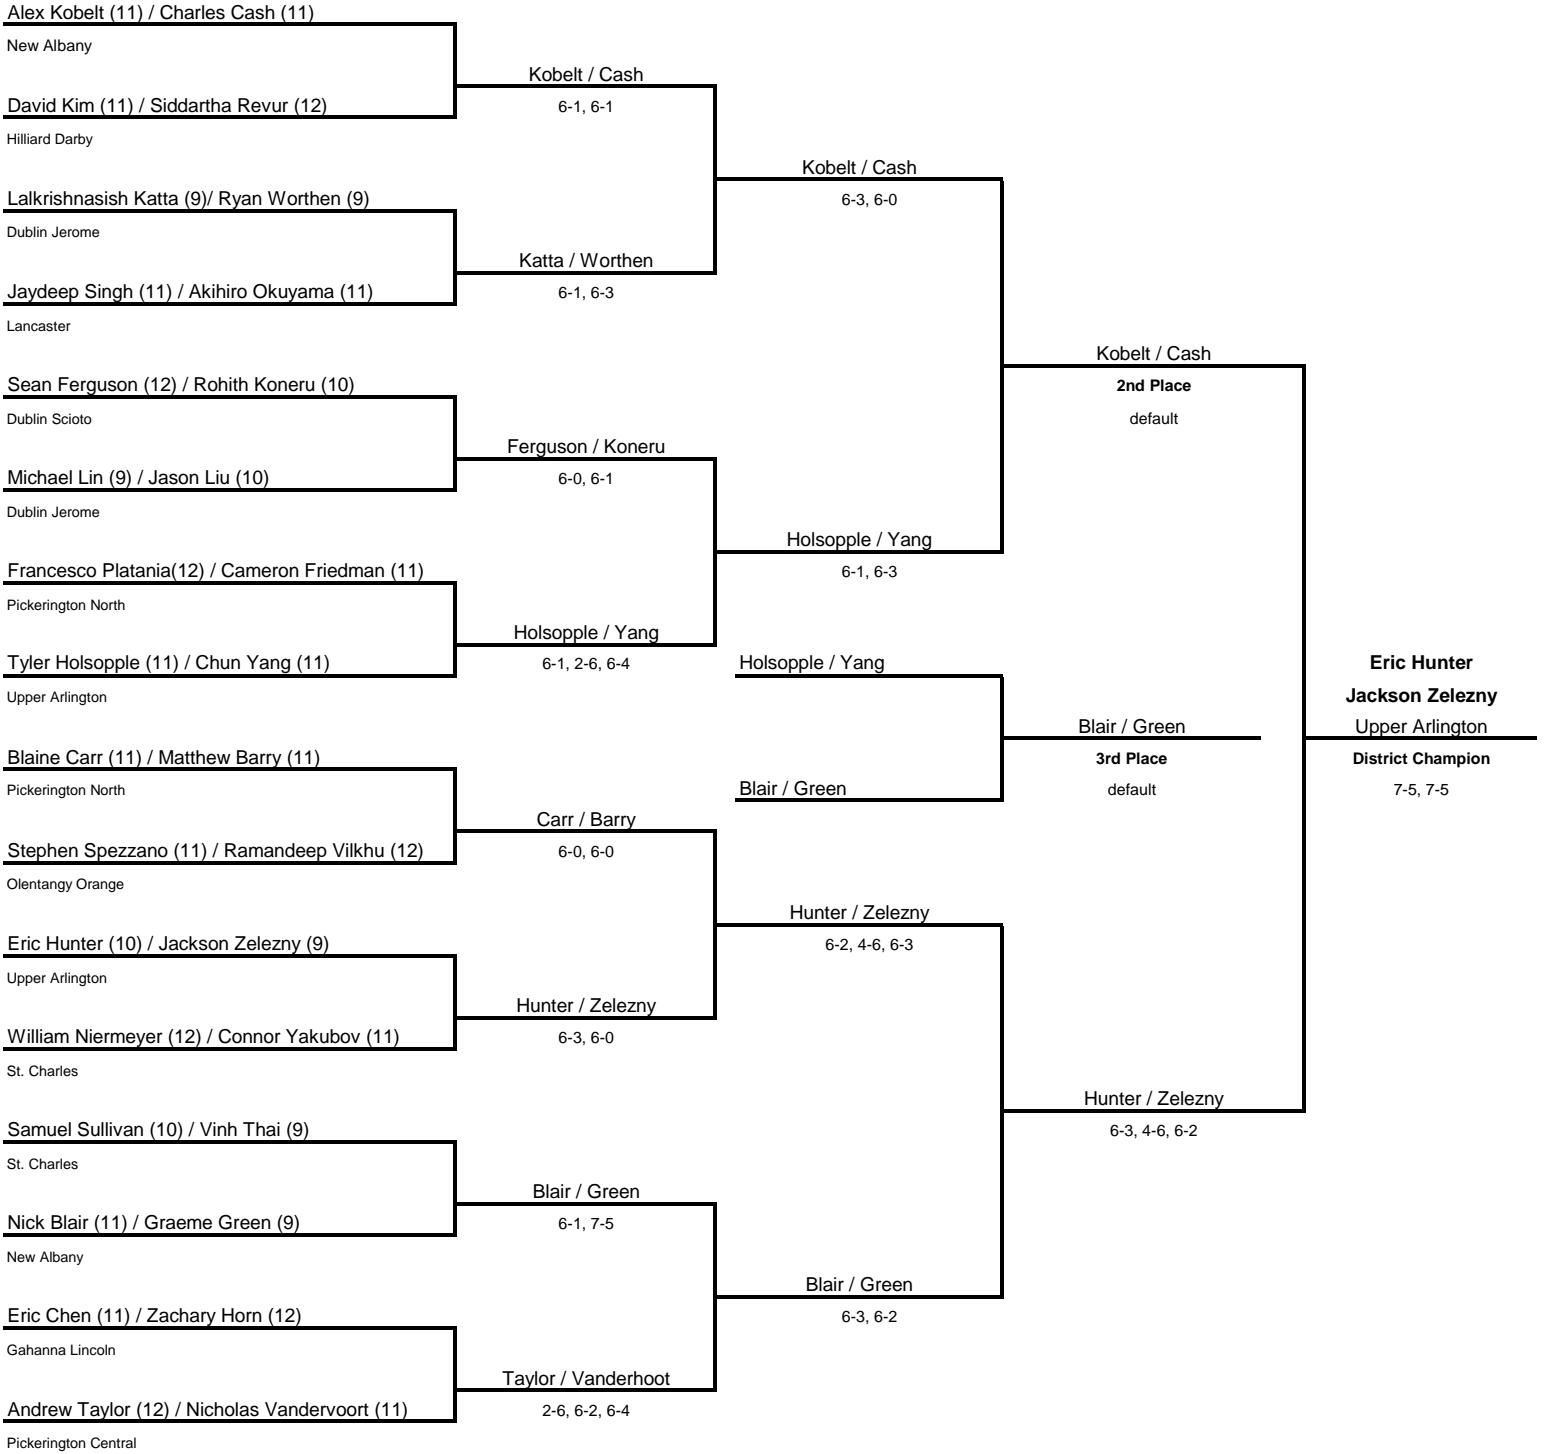

**2014 Central District Boys Tennis Tournament
Doubles Division I Draw**

May 23-24, 2014 at Hilliard Davidson
*top four advance to the State Tournament