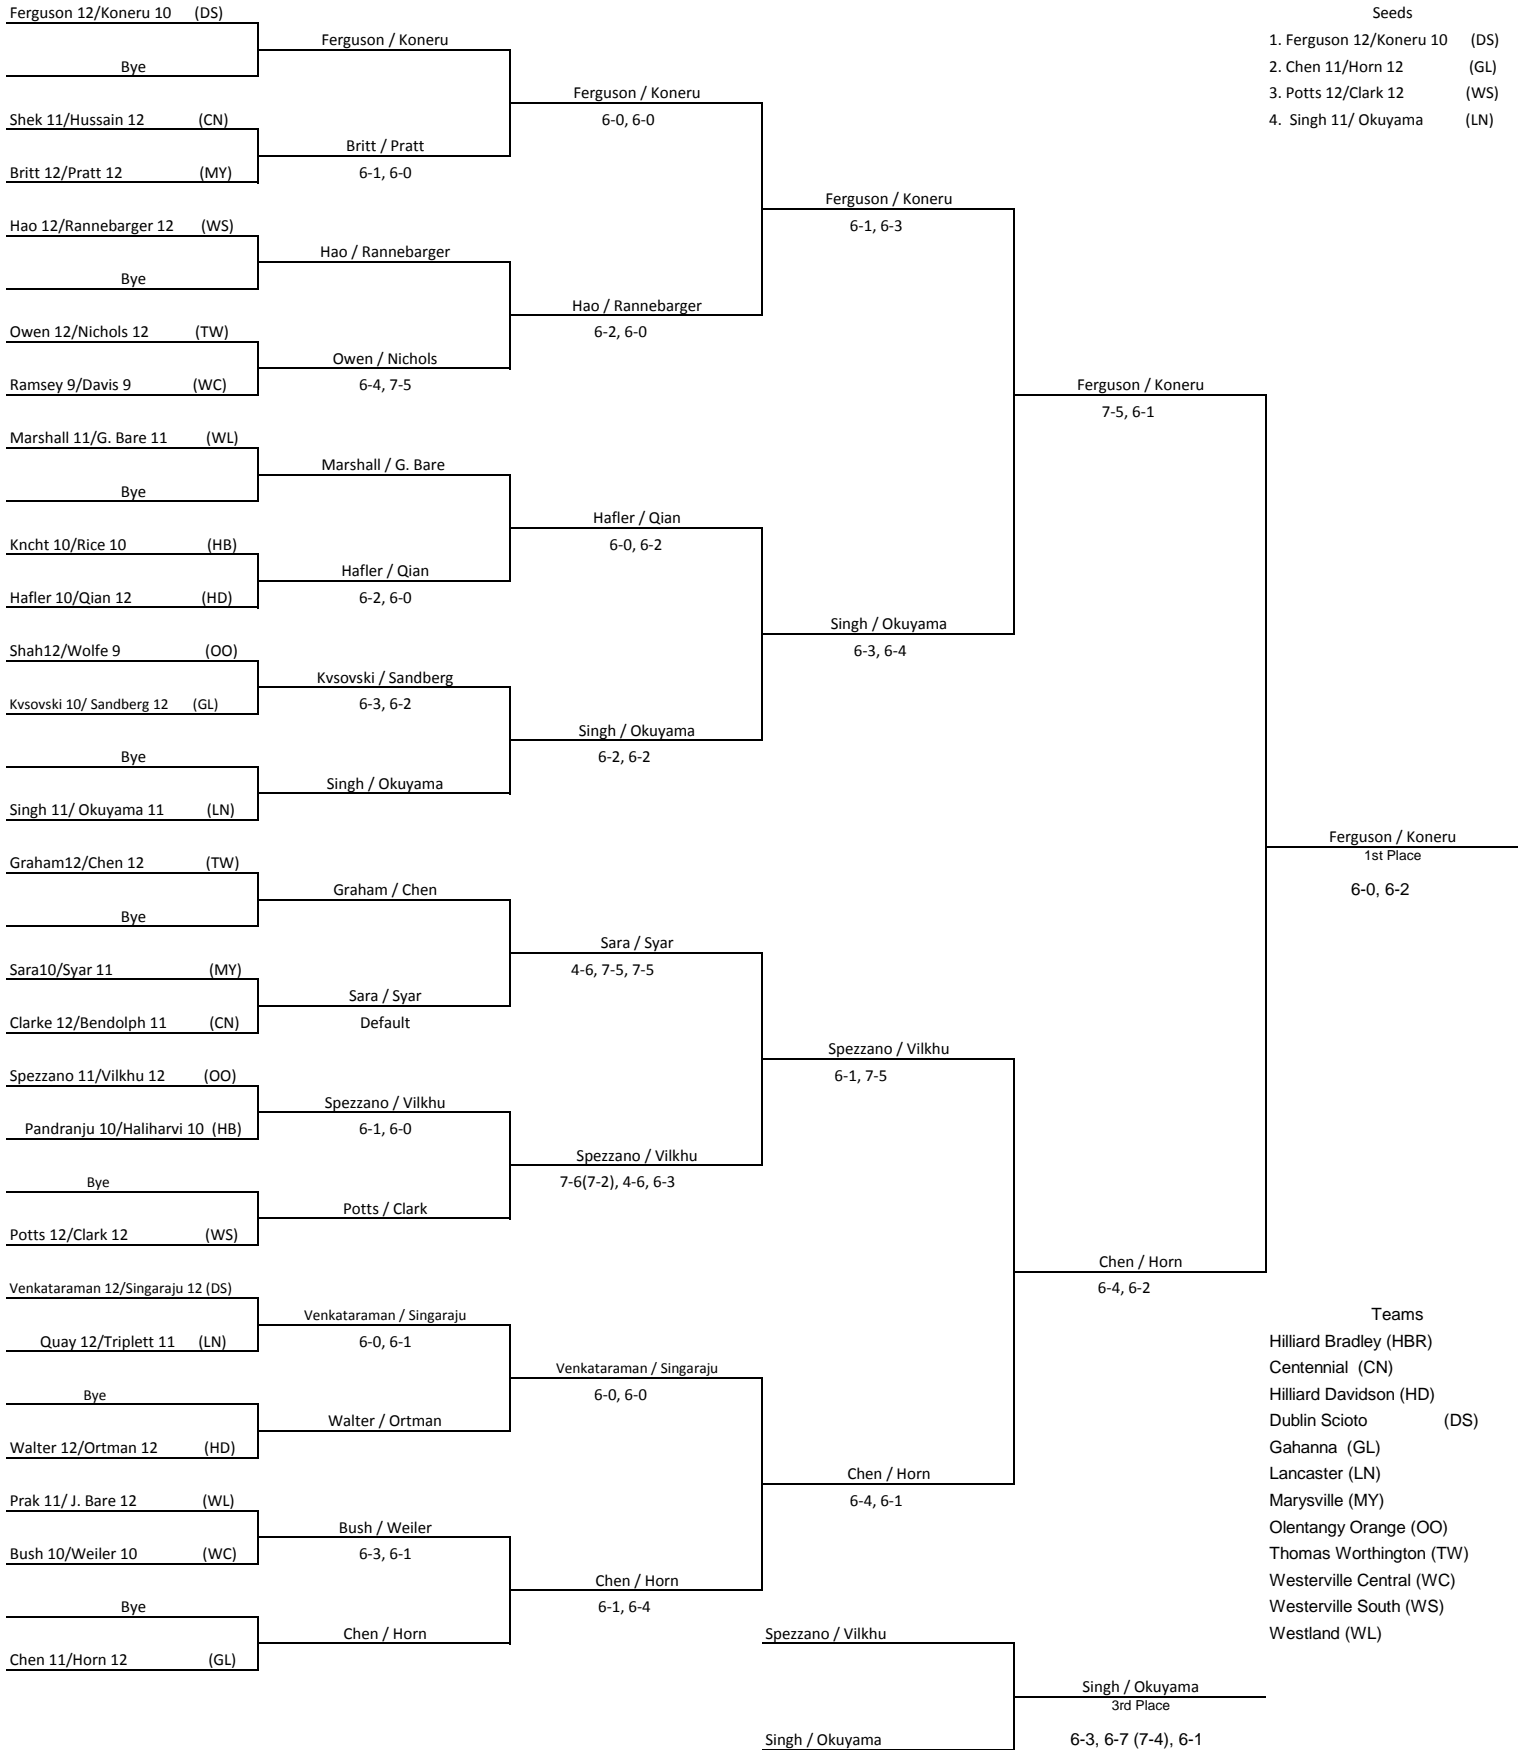

## Singles Division I Draw

May 23-24, 2014 at Hillard Davidson

\*top four advance to the State Tournament

**2014 Central District Boys Tennis Tournament  
Doubles Division I Draw**

May 23-24, 2014 at Hilliard Davidson  
\*top four advance to the State Tournament