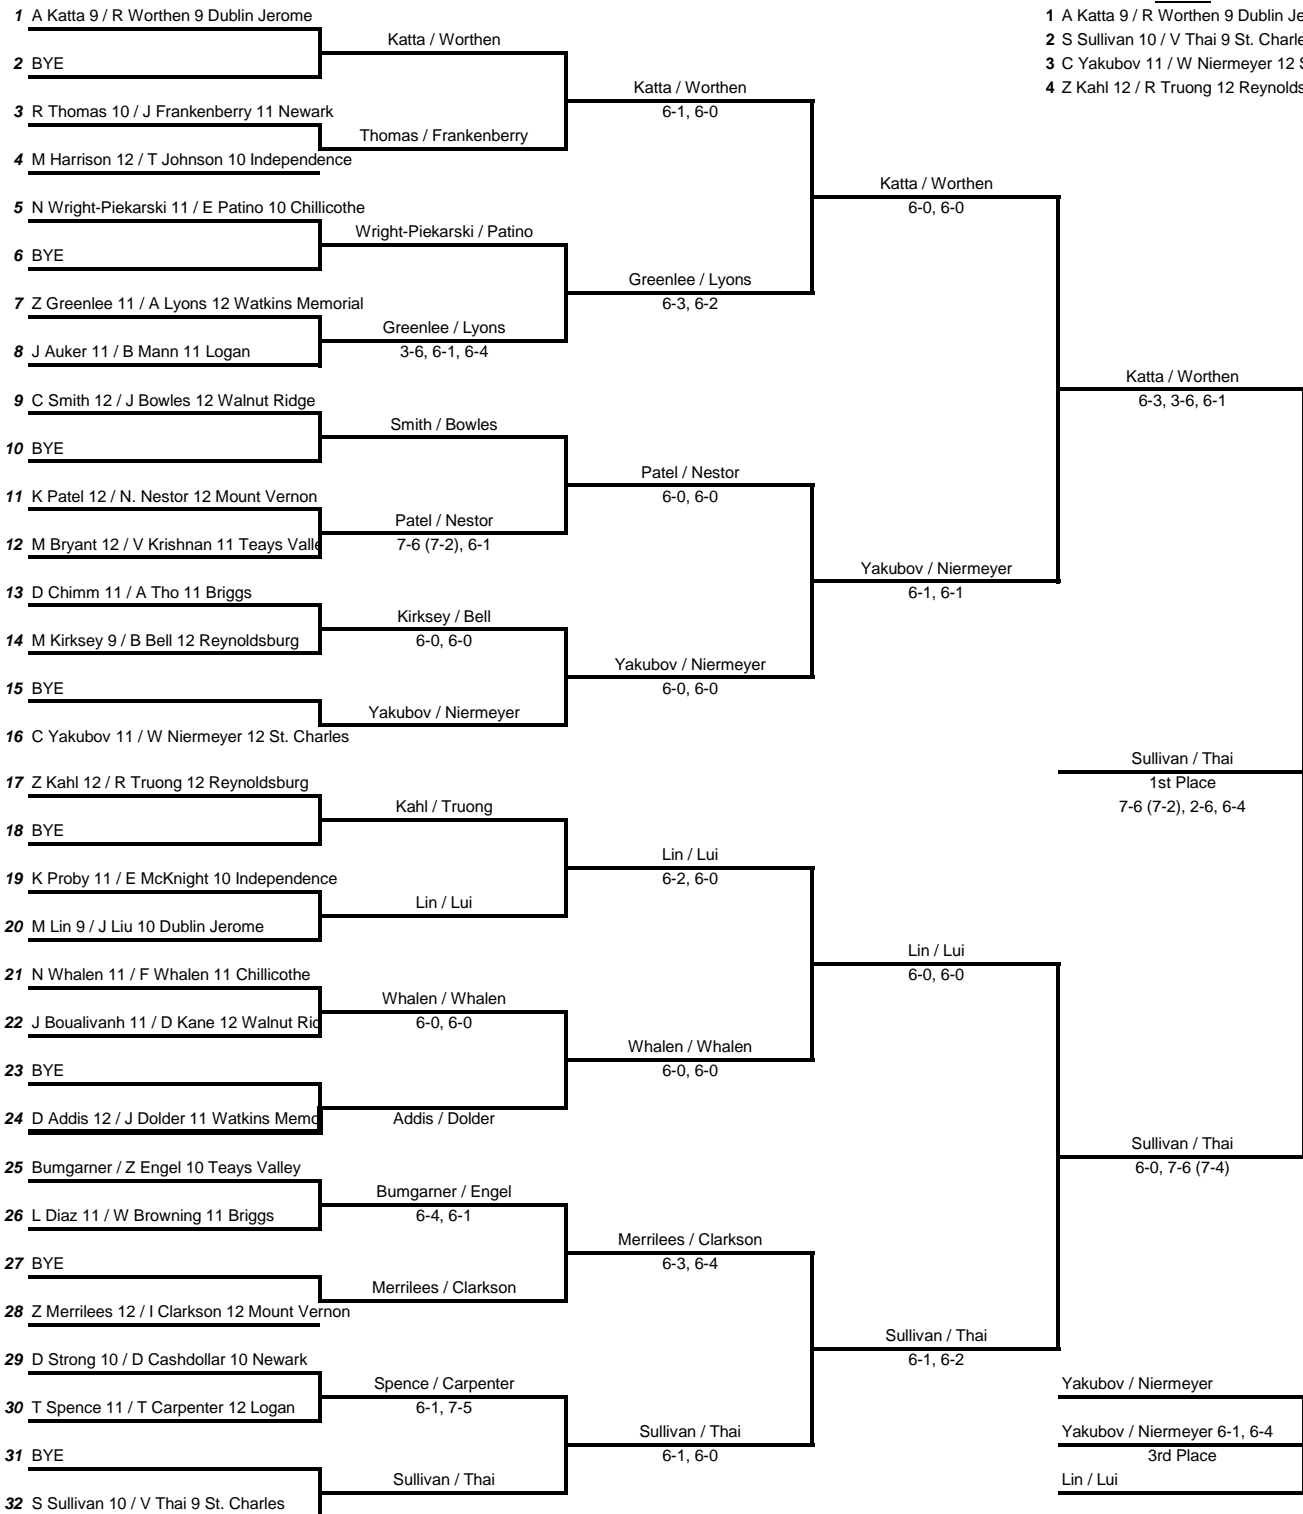

2014 BOYS SECTIONAL TENNIS DIVISION I

Reynoldsburg Doubles Draw

SEEDS

- 1 A Katta 9 / R Worthen 9 Dublin Jerome
- 2 S Sullivan 10 / V Thai 9 St. Charles
- 3 C Yakubov 11 / W Niermeyer 12 St. Charles
- 4 Z Kahl 12 / R Truong 12 Reynoldsburg