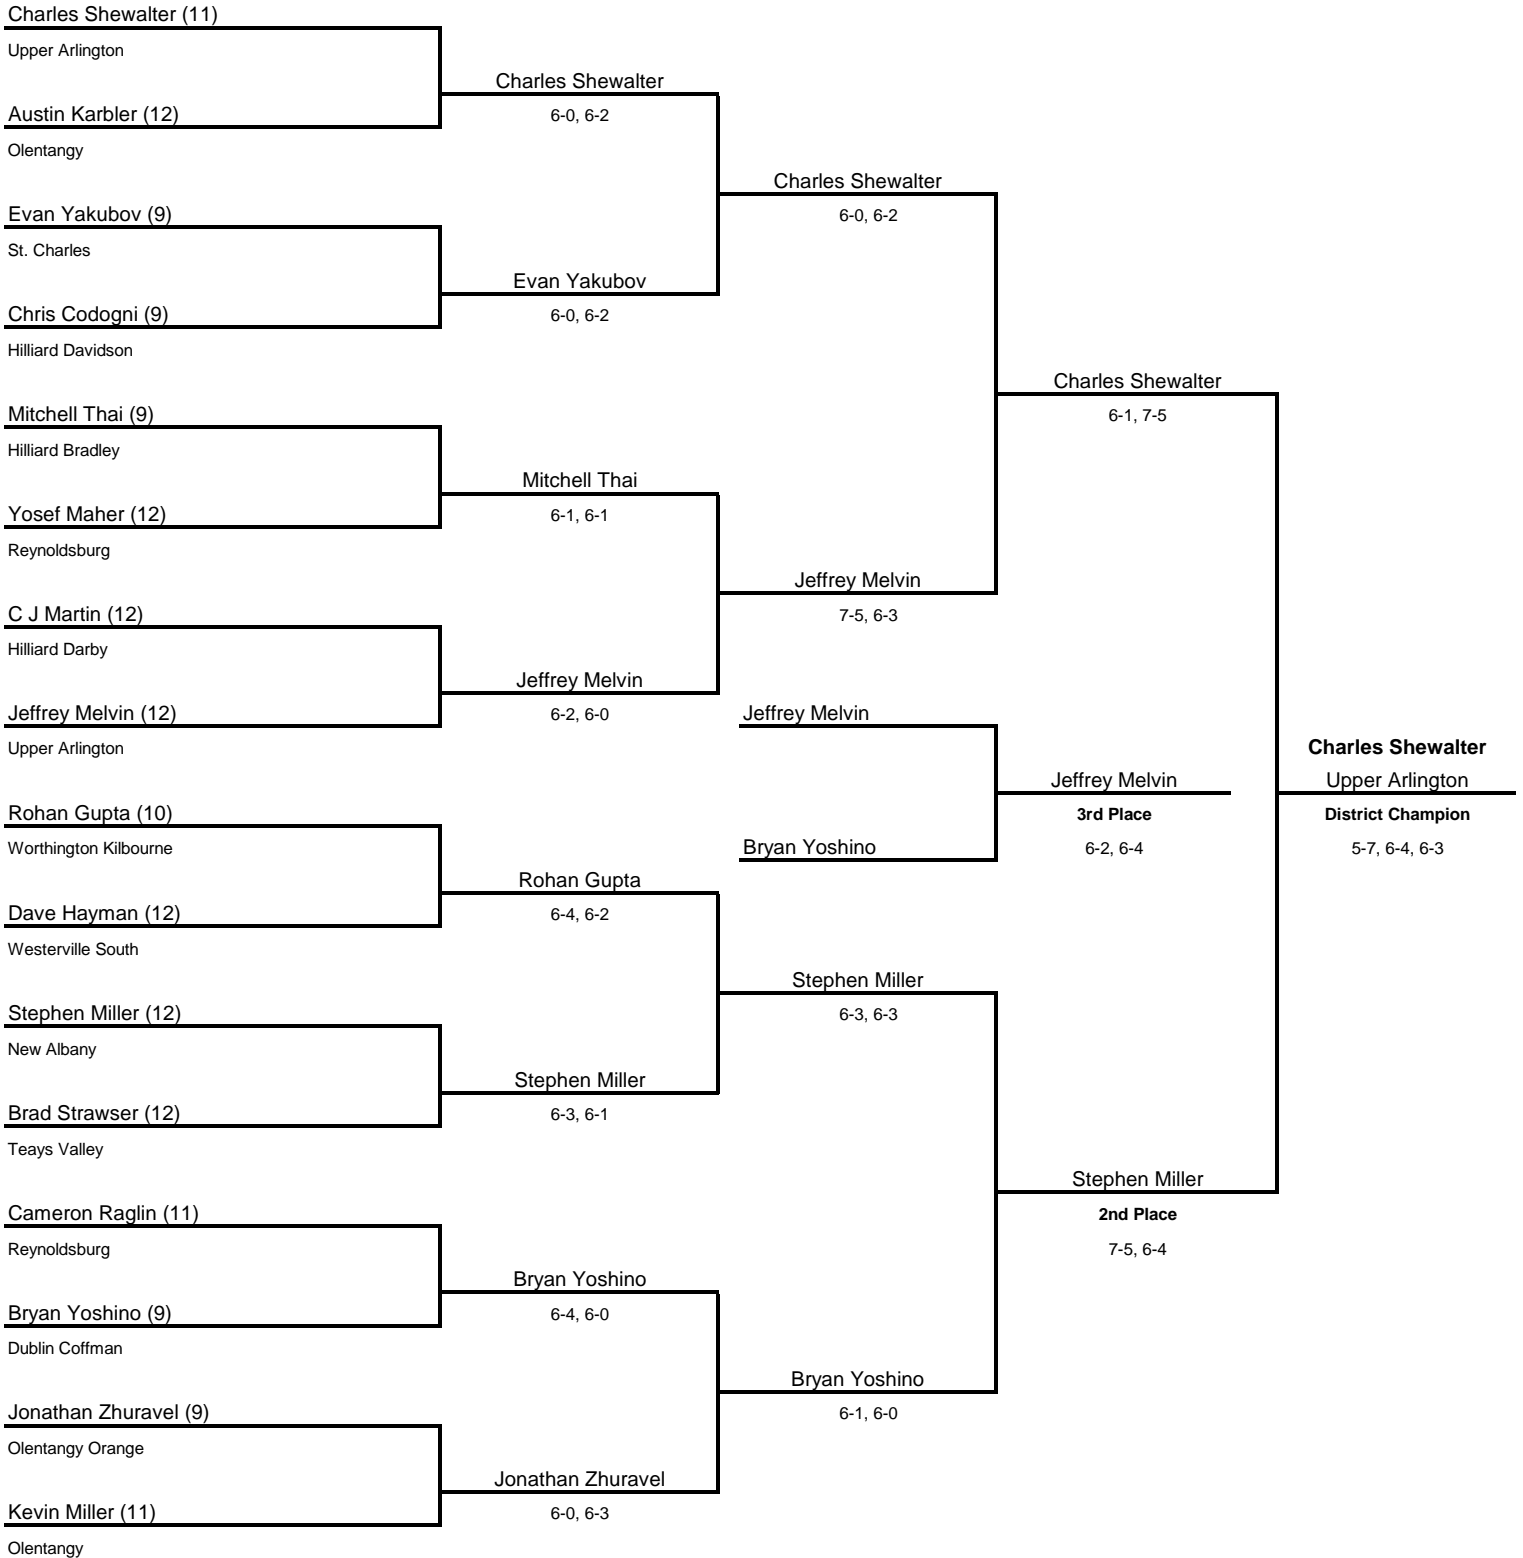

2014 Central District Boys Tennis Tournament

Singles Division I Draw

May 23-24, 2014 at Hillard Davidson

*top four advance to the State Tournament