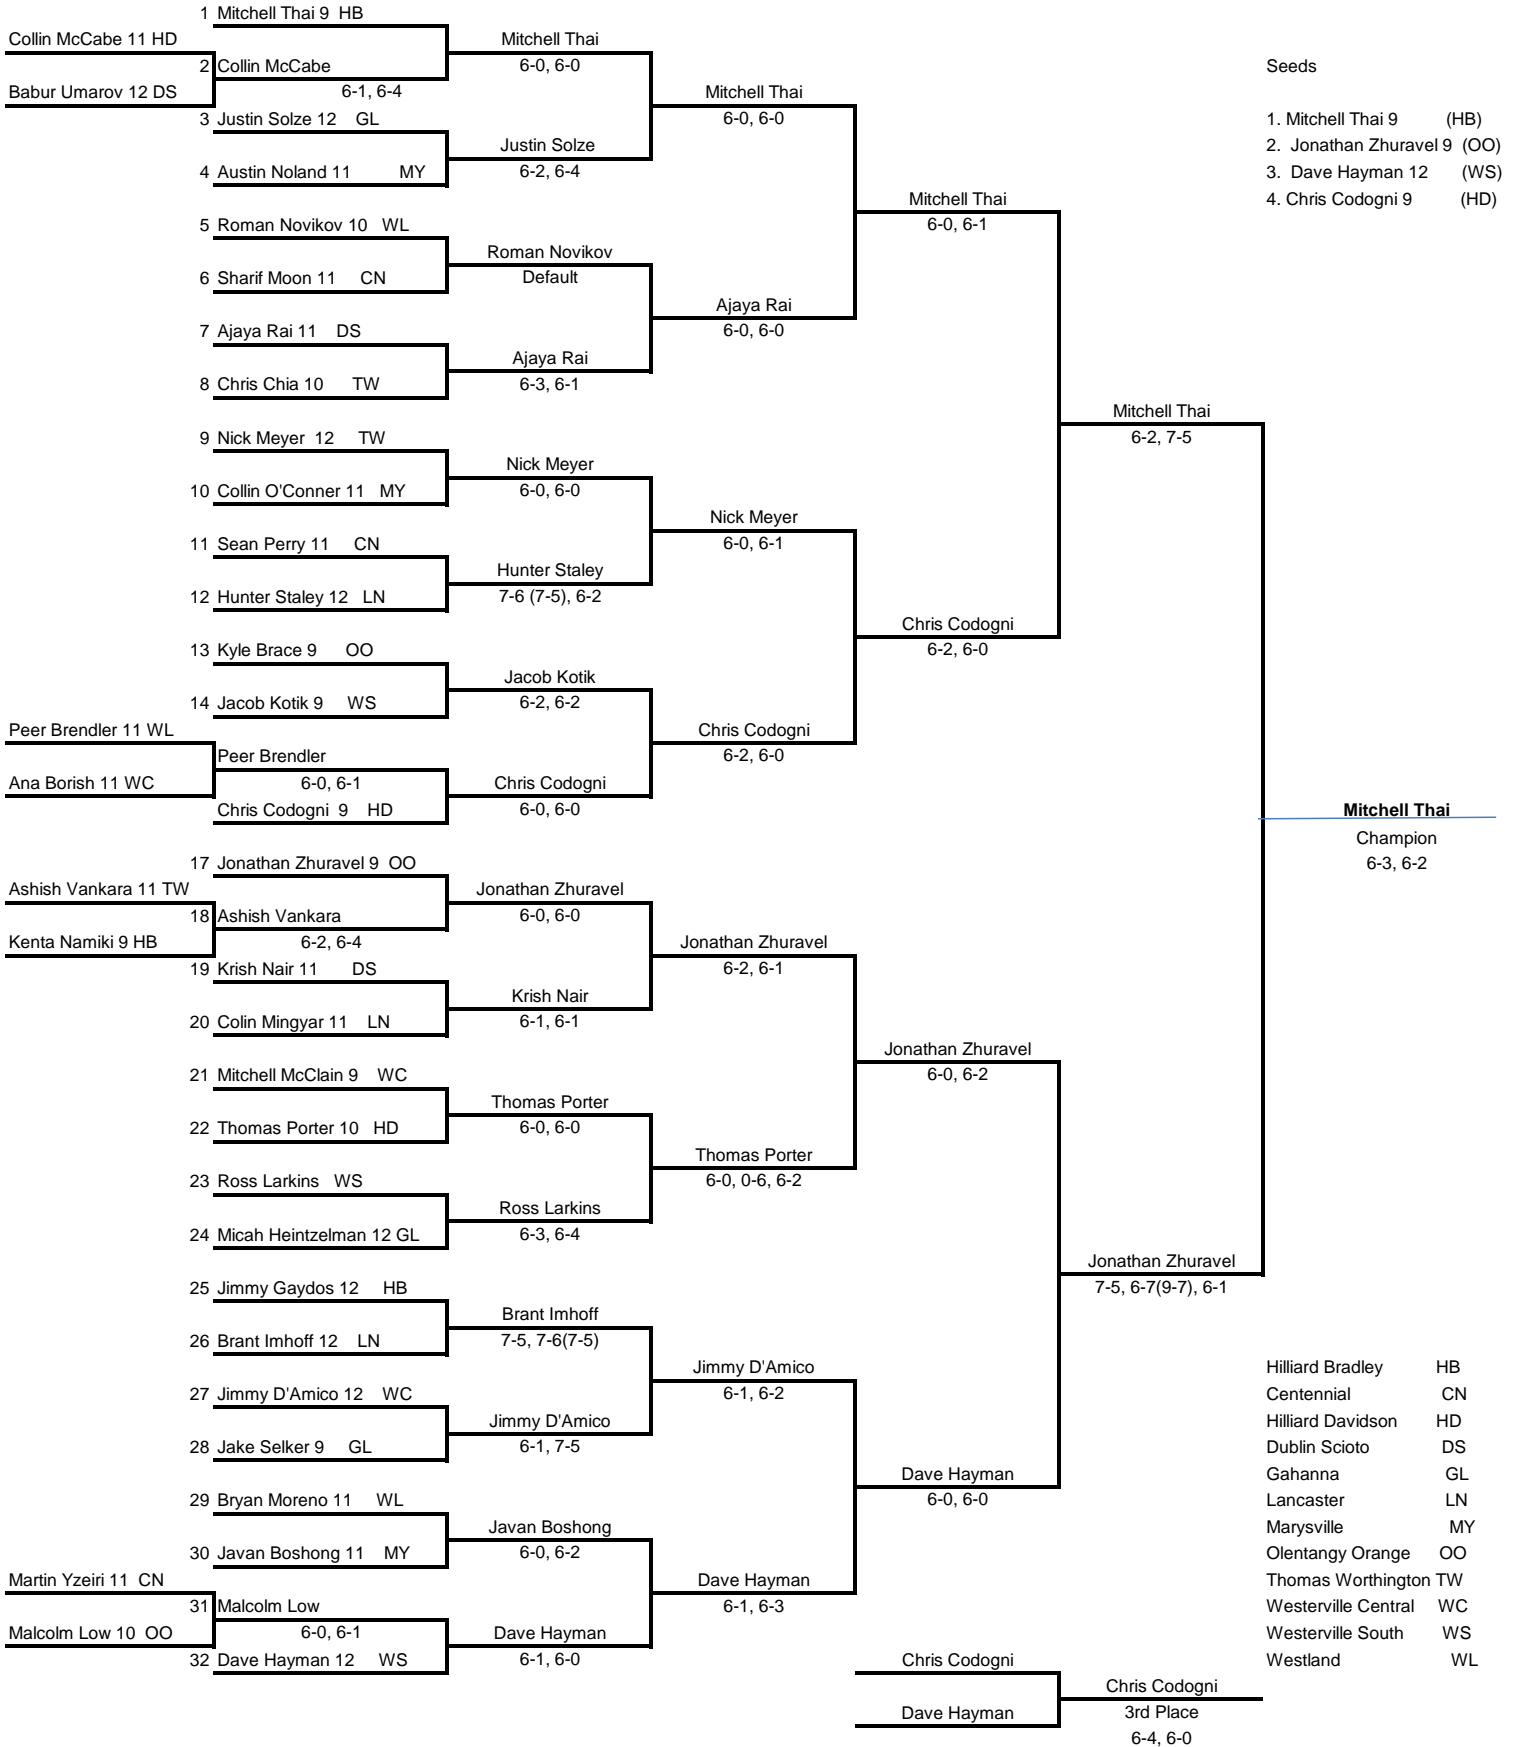

## Singles Division I Draw

May 23-24, 2014 at Hillard Davidson

\*top four advance to the State Tournament

**2014 Central District Boys Tennis Tournament  
Doubles Division I Draw**

May 23-24, 2014 at Hilliard Davidson  
\*top four advance to the State Tournament