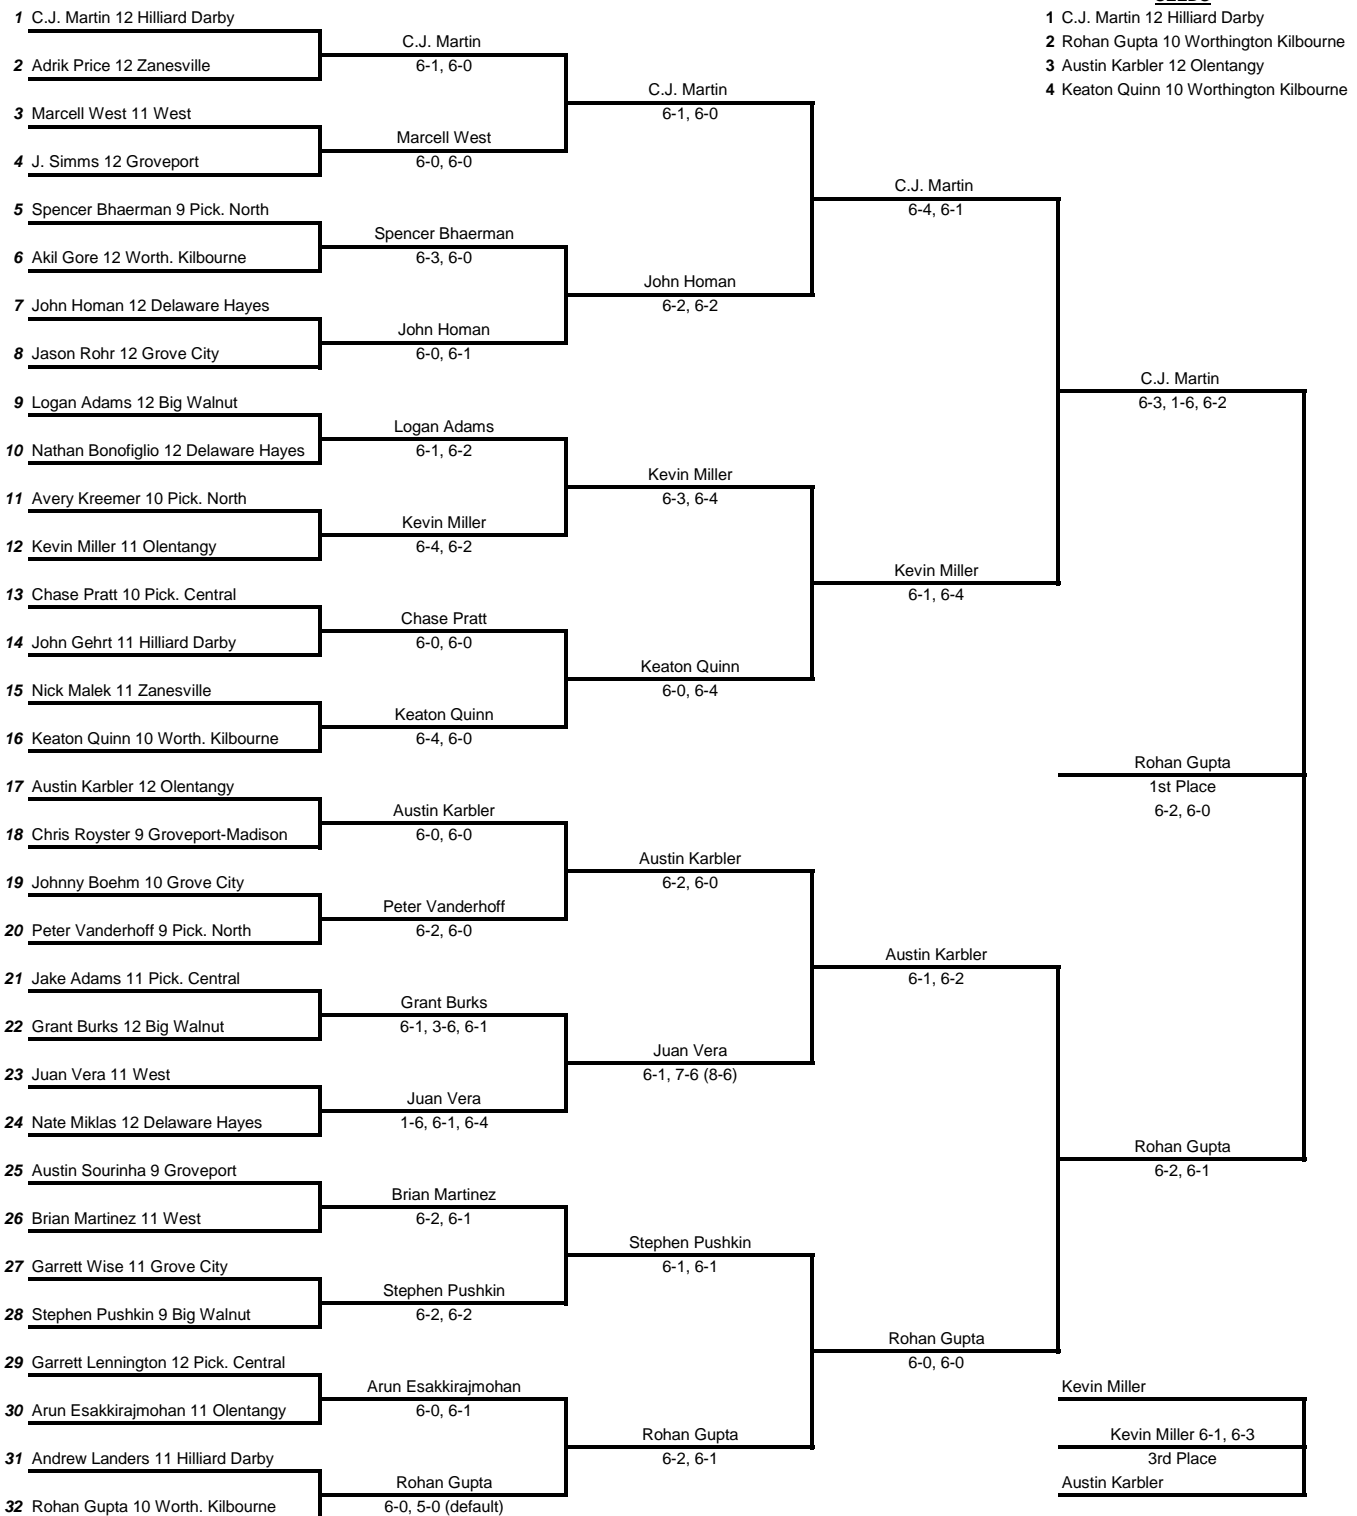

2014 BOYS SECTIONAL TENNIS DIVISION I

Pickerington Central Singles Draw