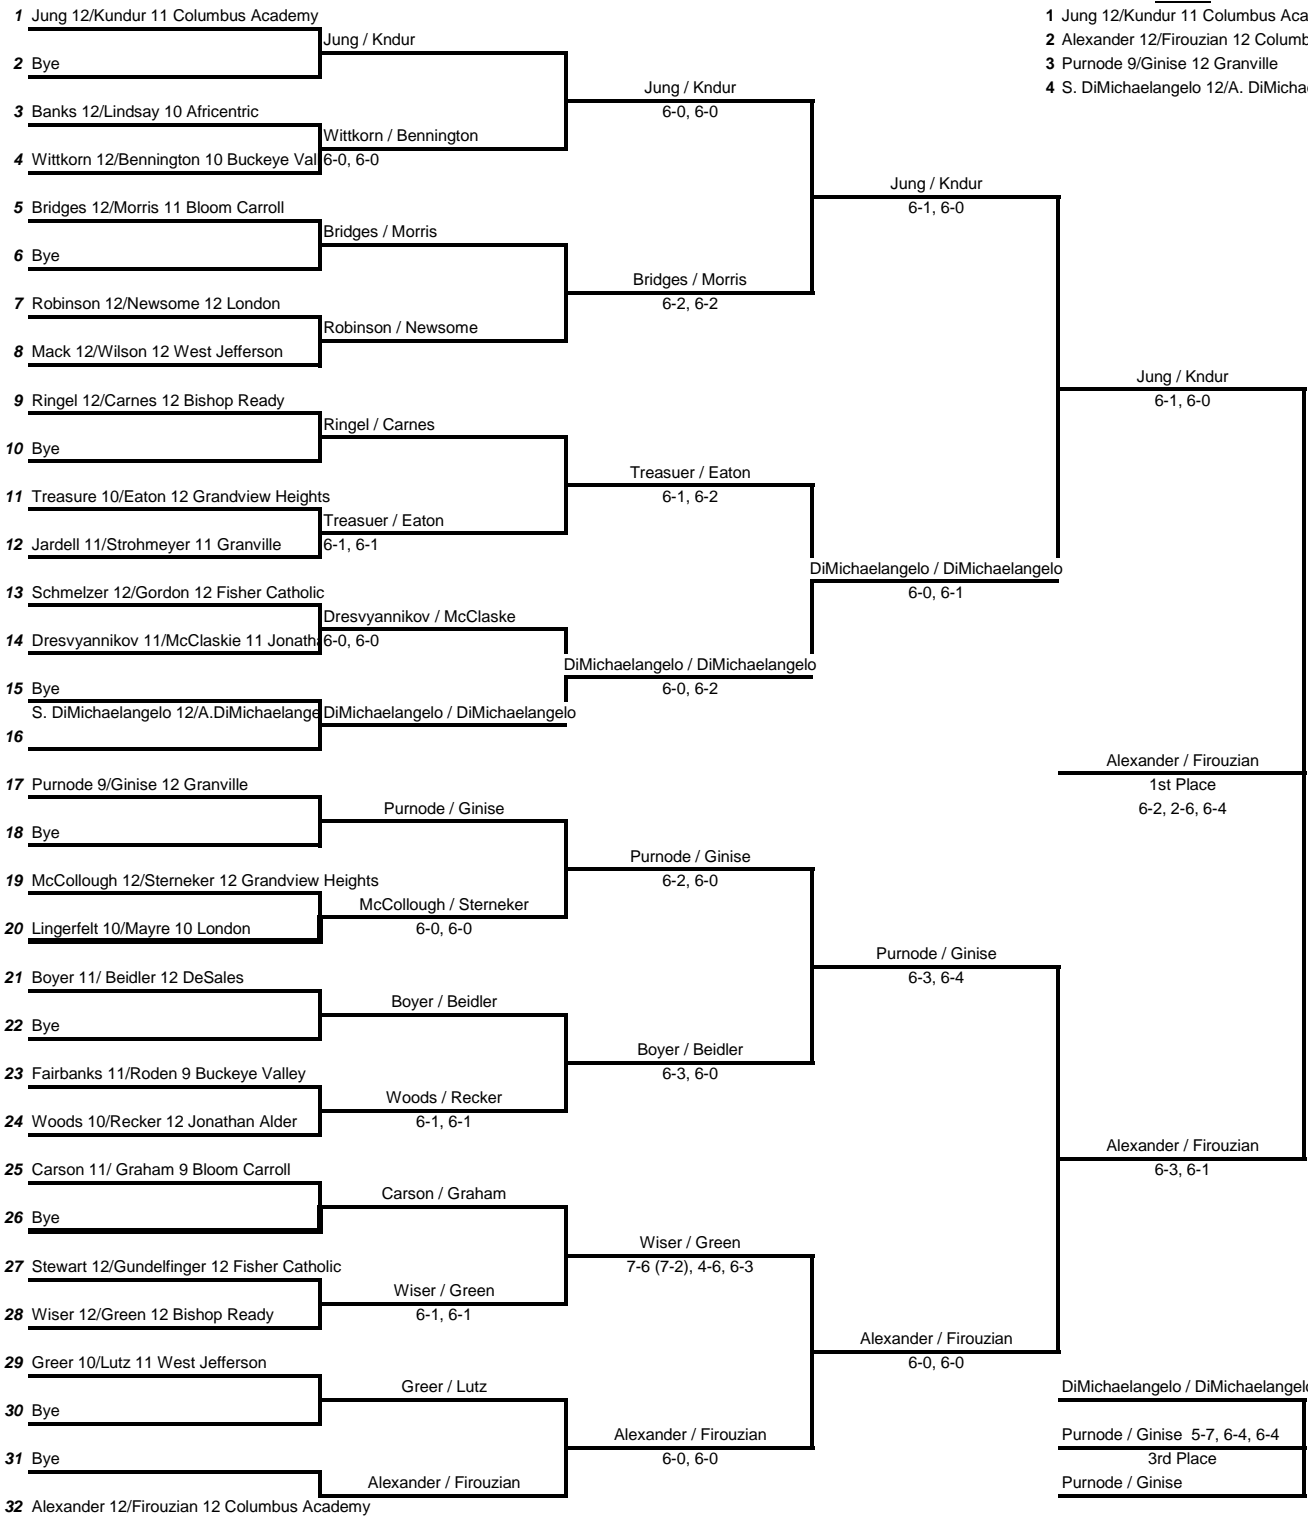

2014 BOYS SECTIONAL TENNIS DIVISION II

Columbus Academy Doubles Draw