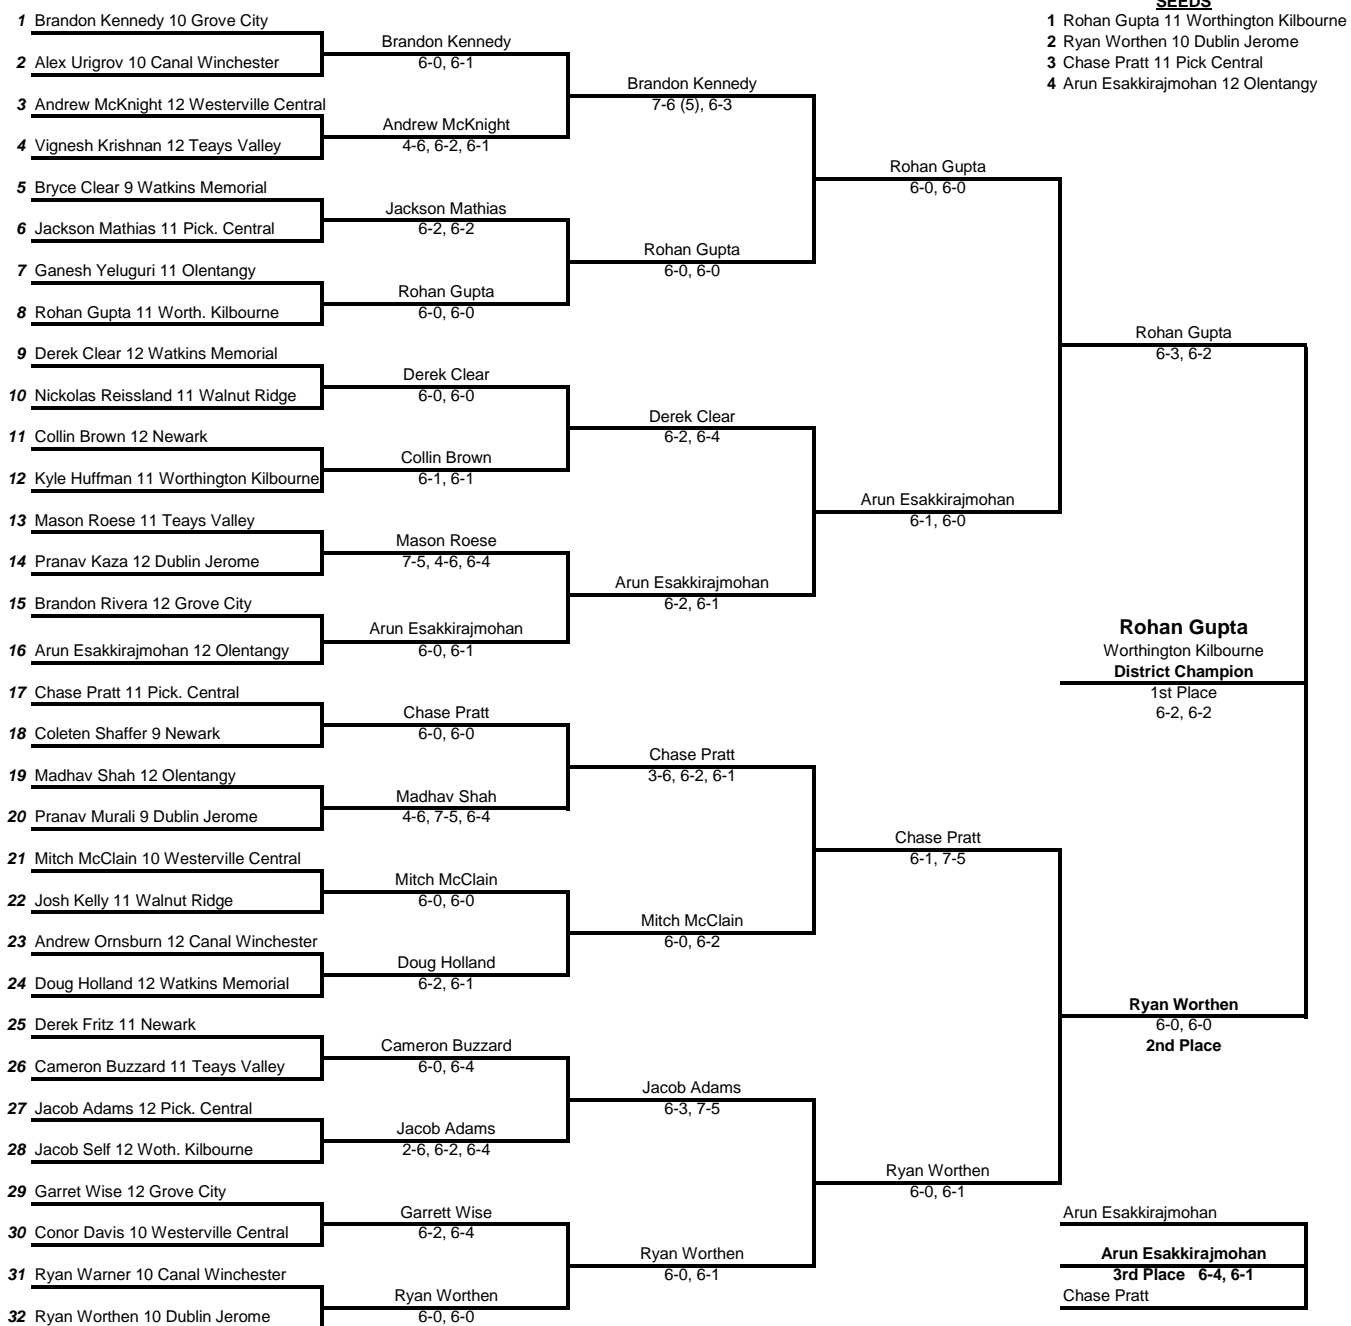

2015 BOYS SECTIONAL TENNIS DIVISION I

Pickerington Central Singles Draw