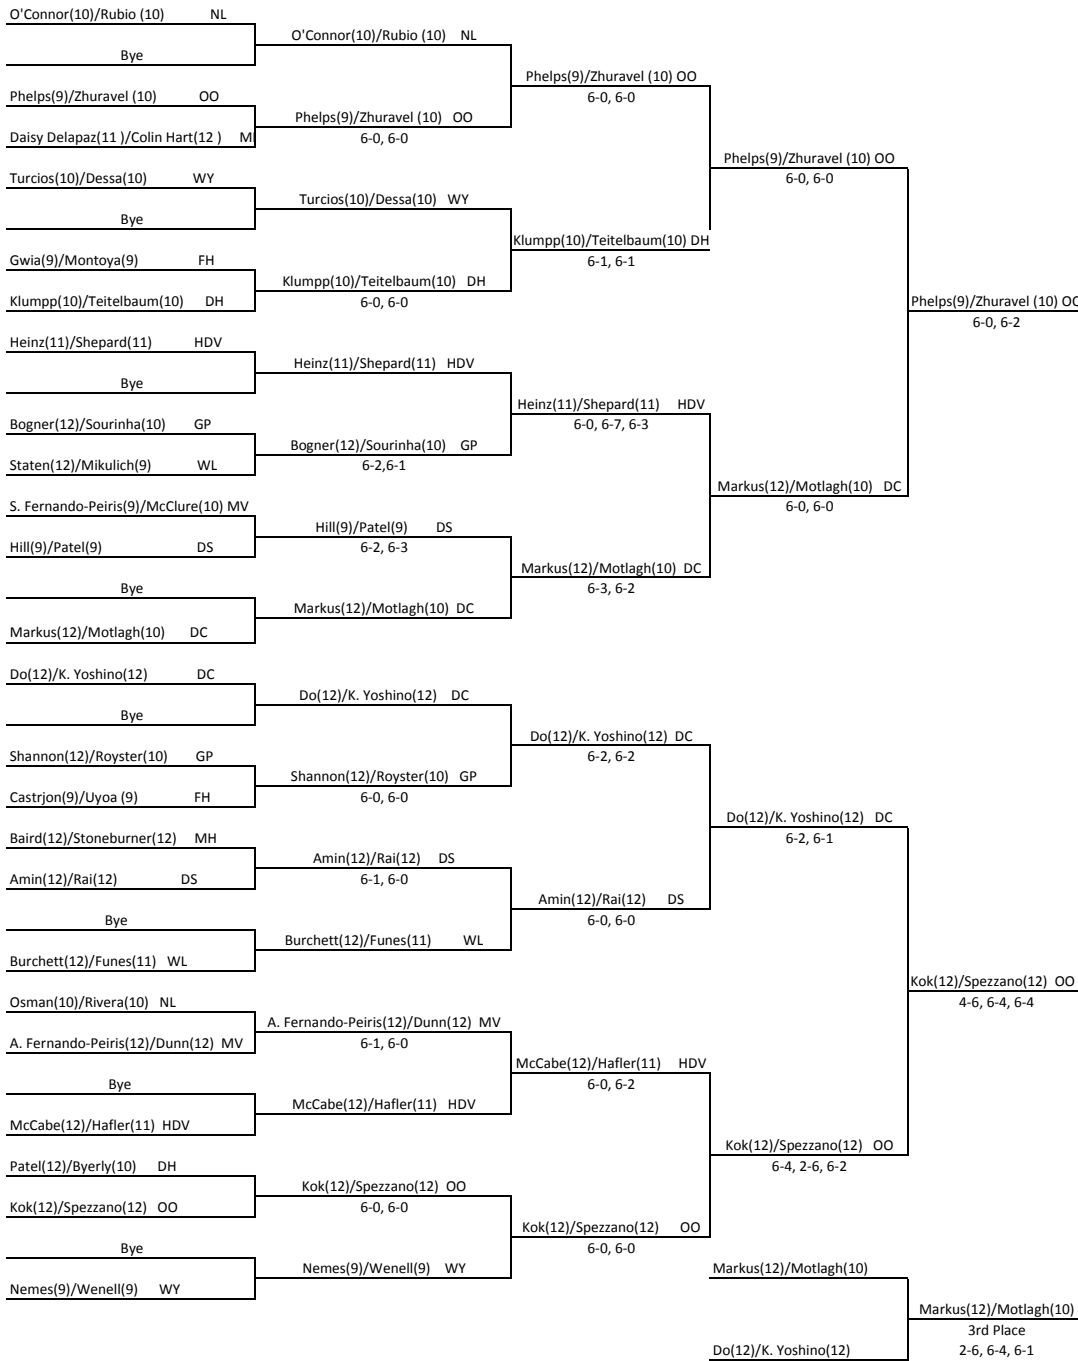

49

50

to line 4

51

52

to line 29

Seeds

1. Phelps(9)/Zhuravel(10) (OO)
2. Kok(12)/Spezzano(12) (OO)
3. Markus(12)/Javangula(12) (DC)
4. Do(12)/K. Yoshino (12) (DC)