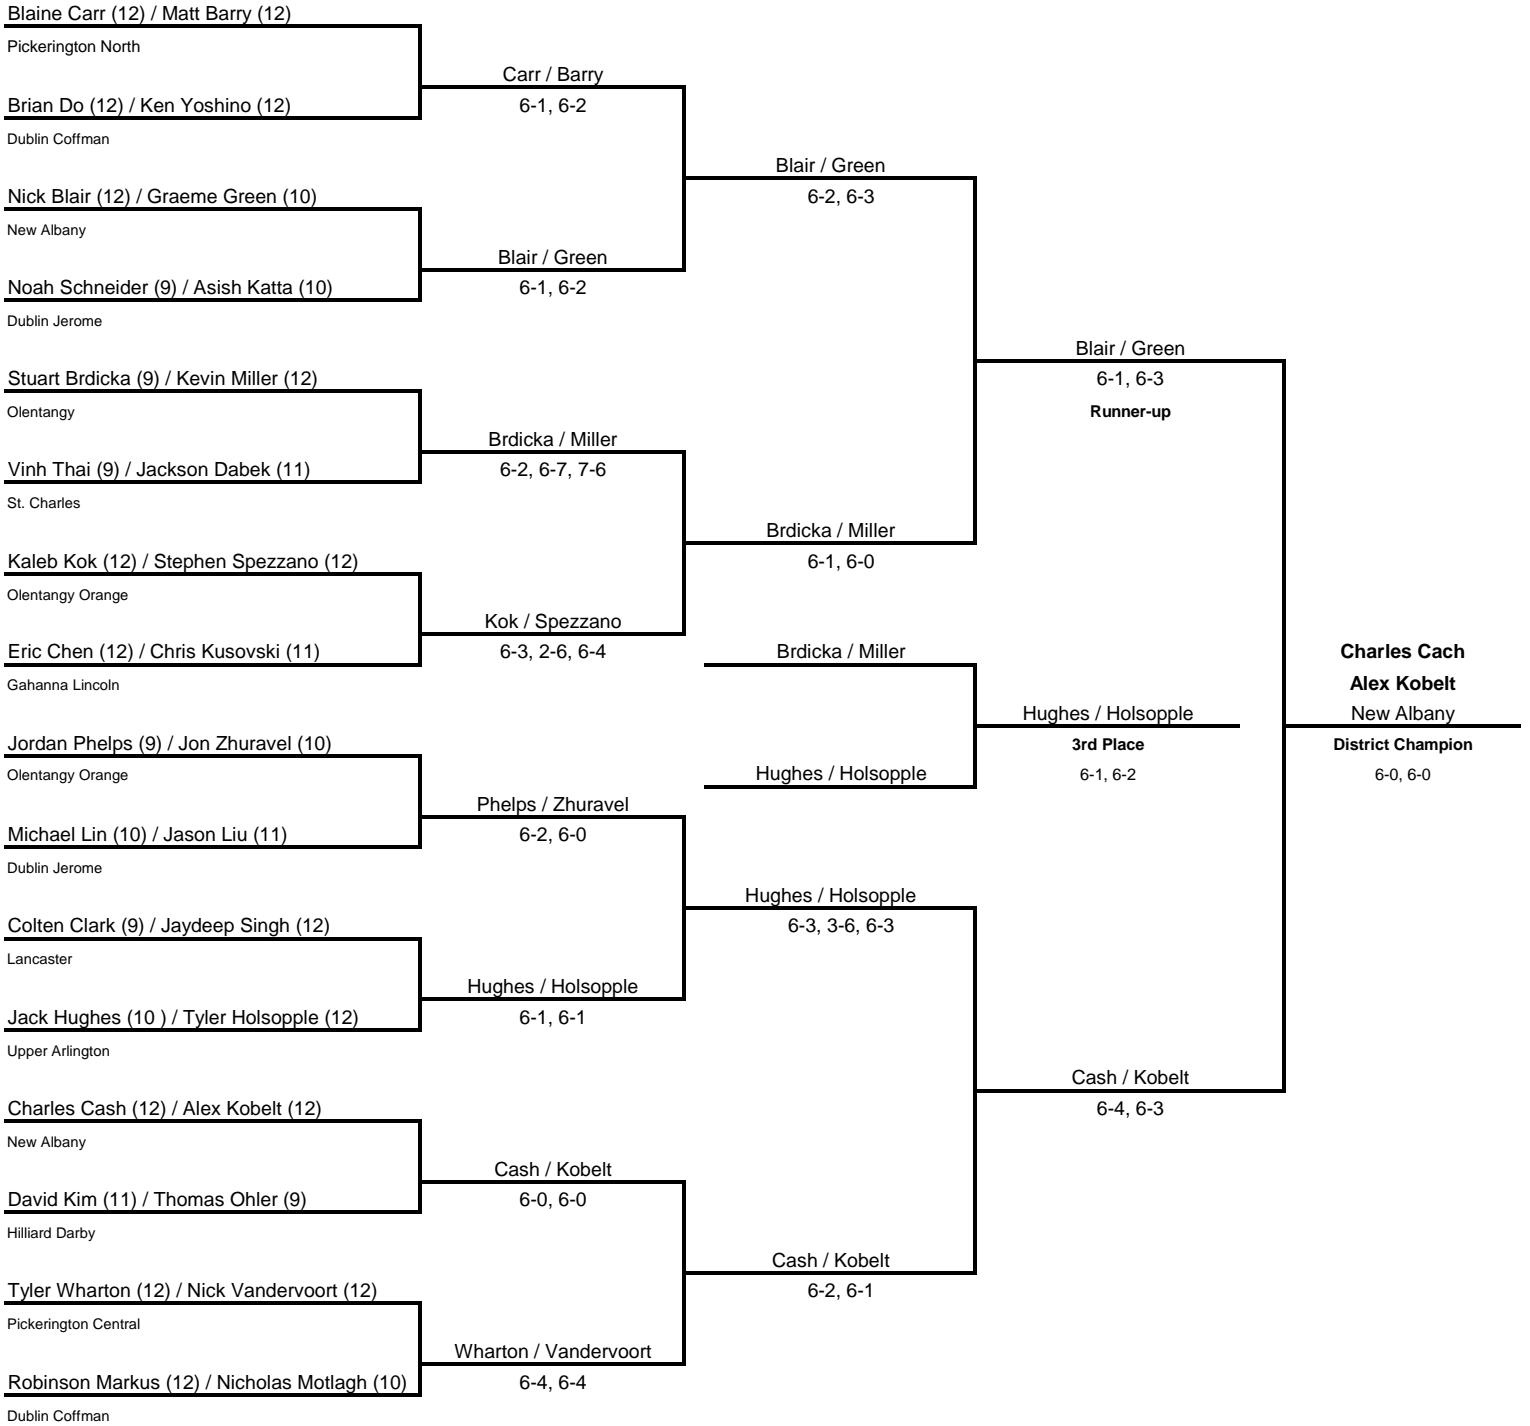

2015 OHSAA Central District Boys Tennis Tournament

Division I Doubles

May 22-23 Hilliard Davidson/Upper Arlington

*top four advance to the State Tournament