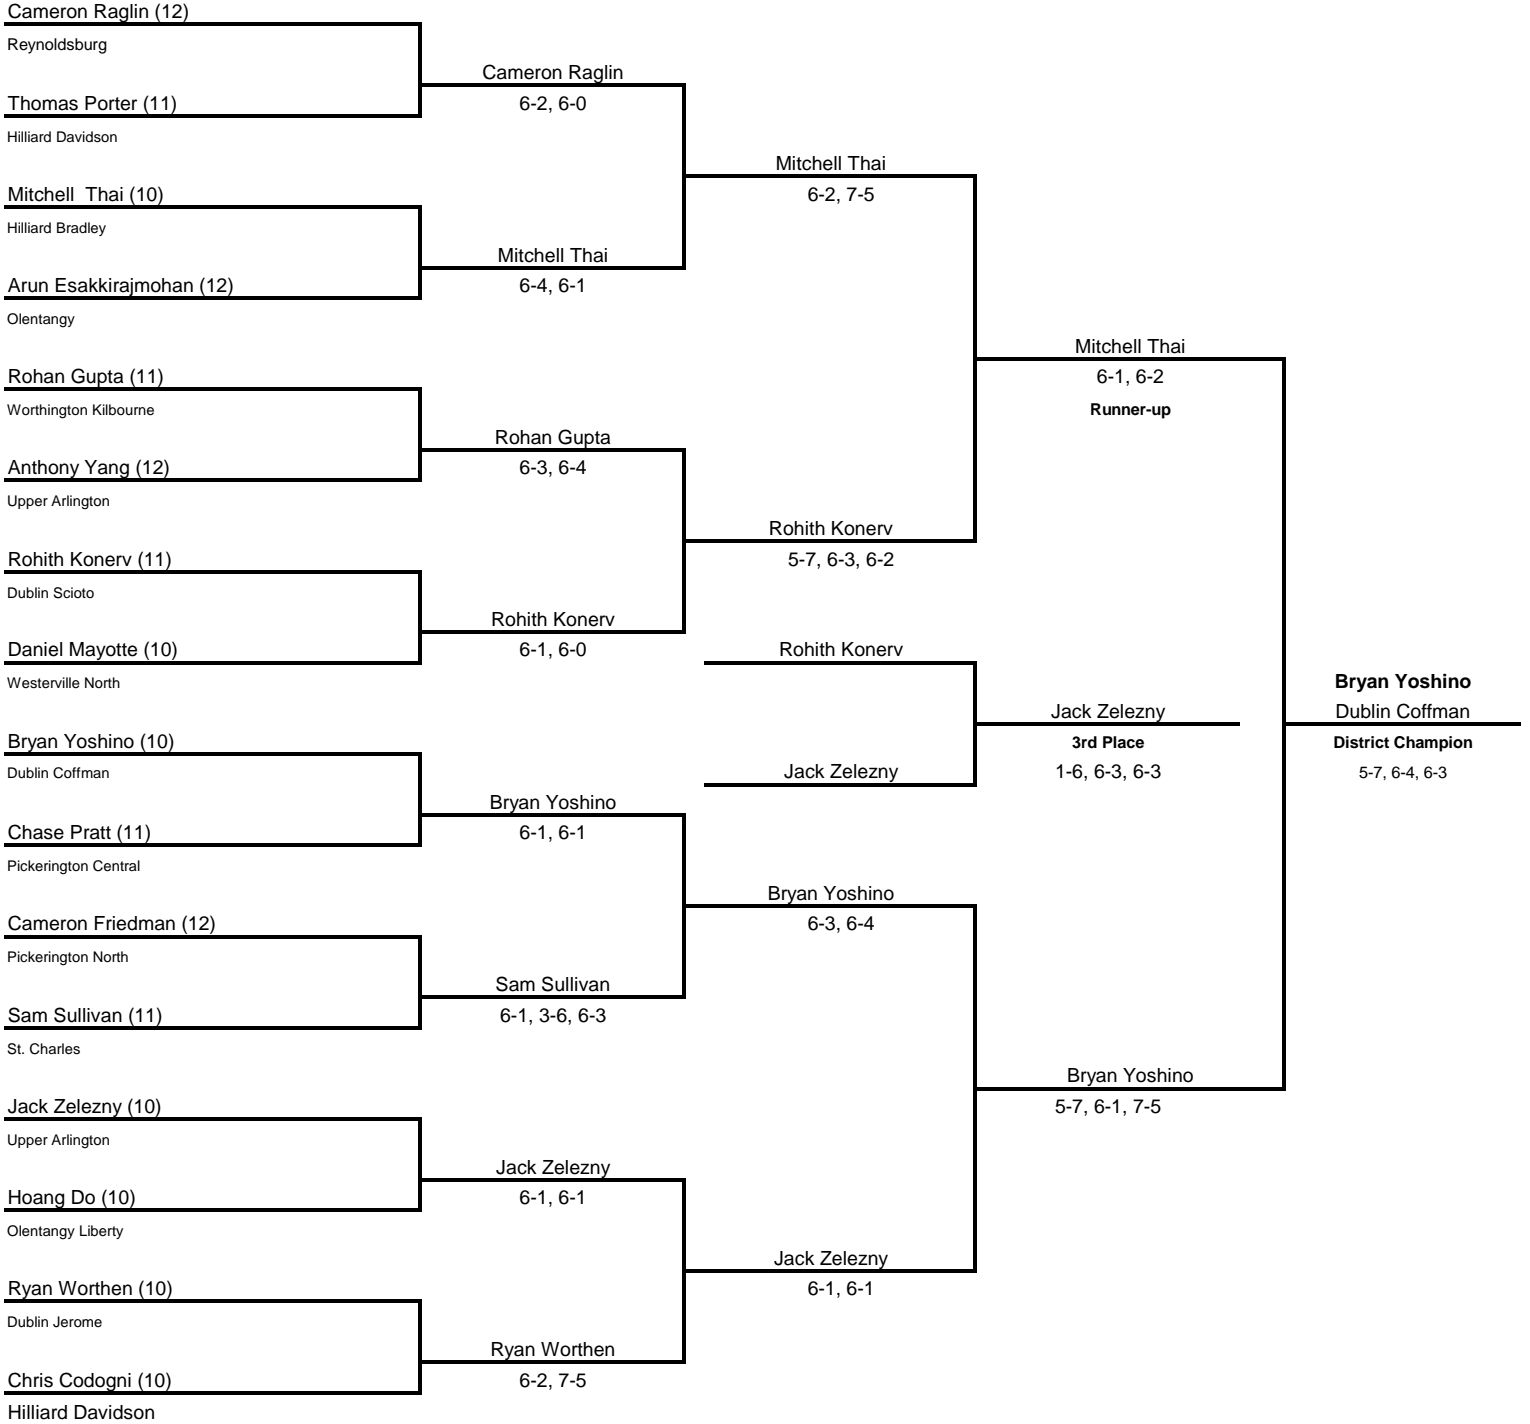

2015 OHSAA Central District Boys Tennis Tournament

Division I Singles

May 22 - 23 Hilliard Davidson/Upper Arlington

*top four advance to the State Tournament

2015 OHSAA Central District Boys Tennis Tournament