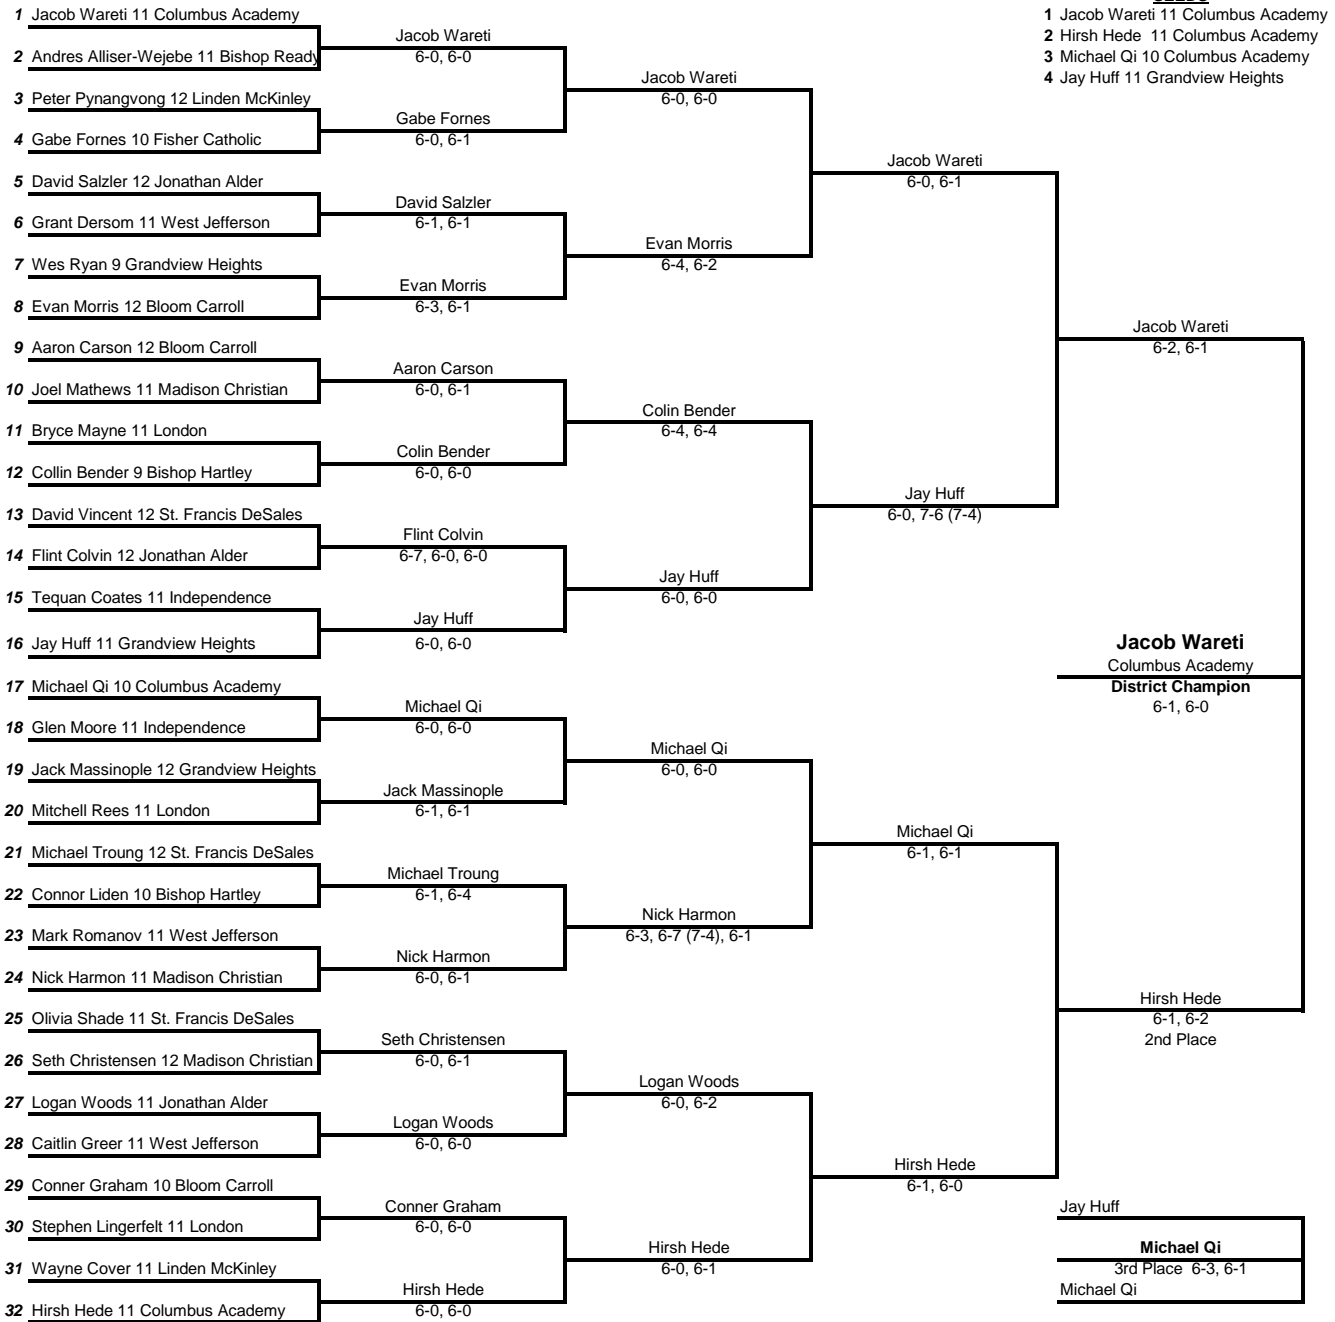

2015 BOYS SECTIONAL TENNIS DIVISION II

Columbus Academy Singles Draw