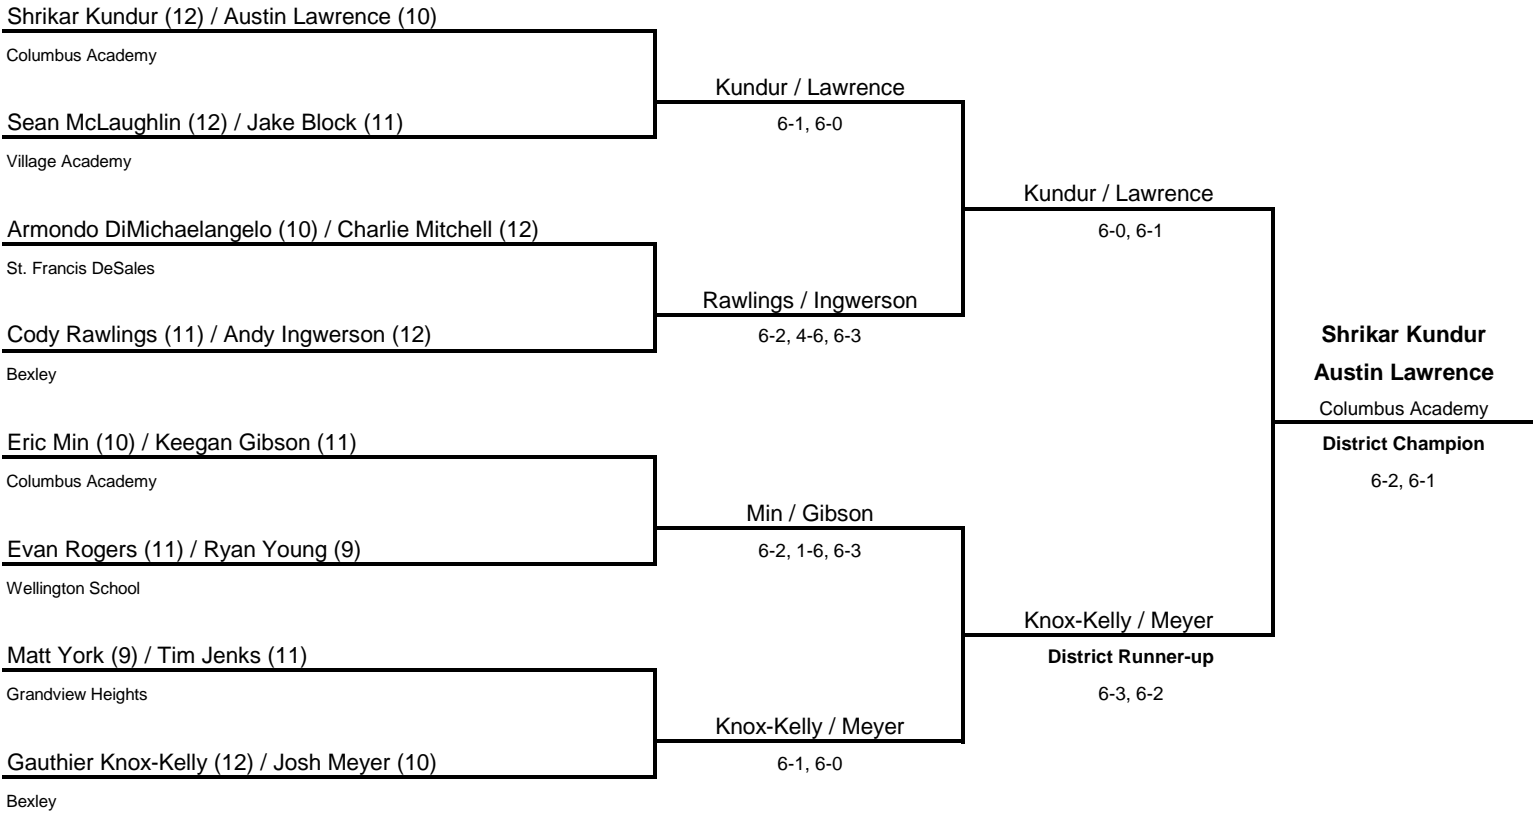

District Runner-up

7-5, 6-0

Connor Biernet

6-0, 6-0

2015 Central District Boys Tennis Tournament

Division II Doubles Draw

Top two advance to the State Tournament

2015 BOYS SECTIONAL TENNIS DIVISION II