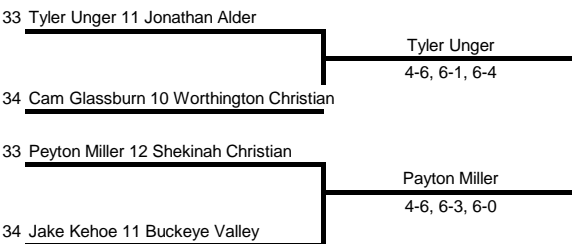

Feed-in Brackets