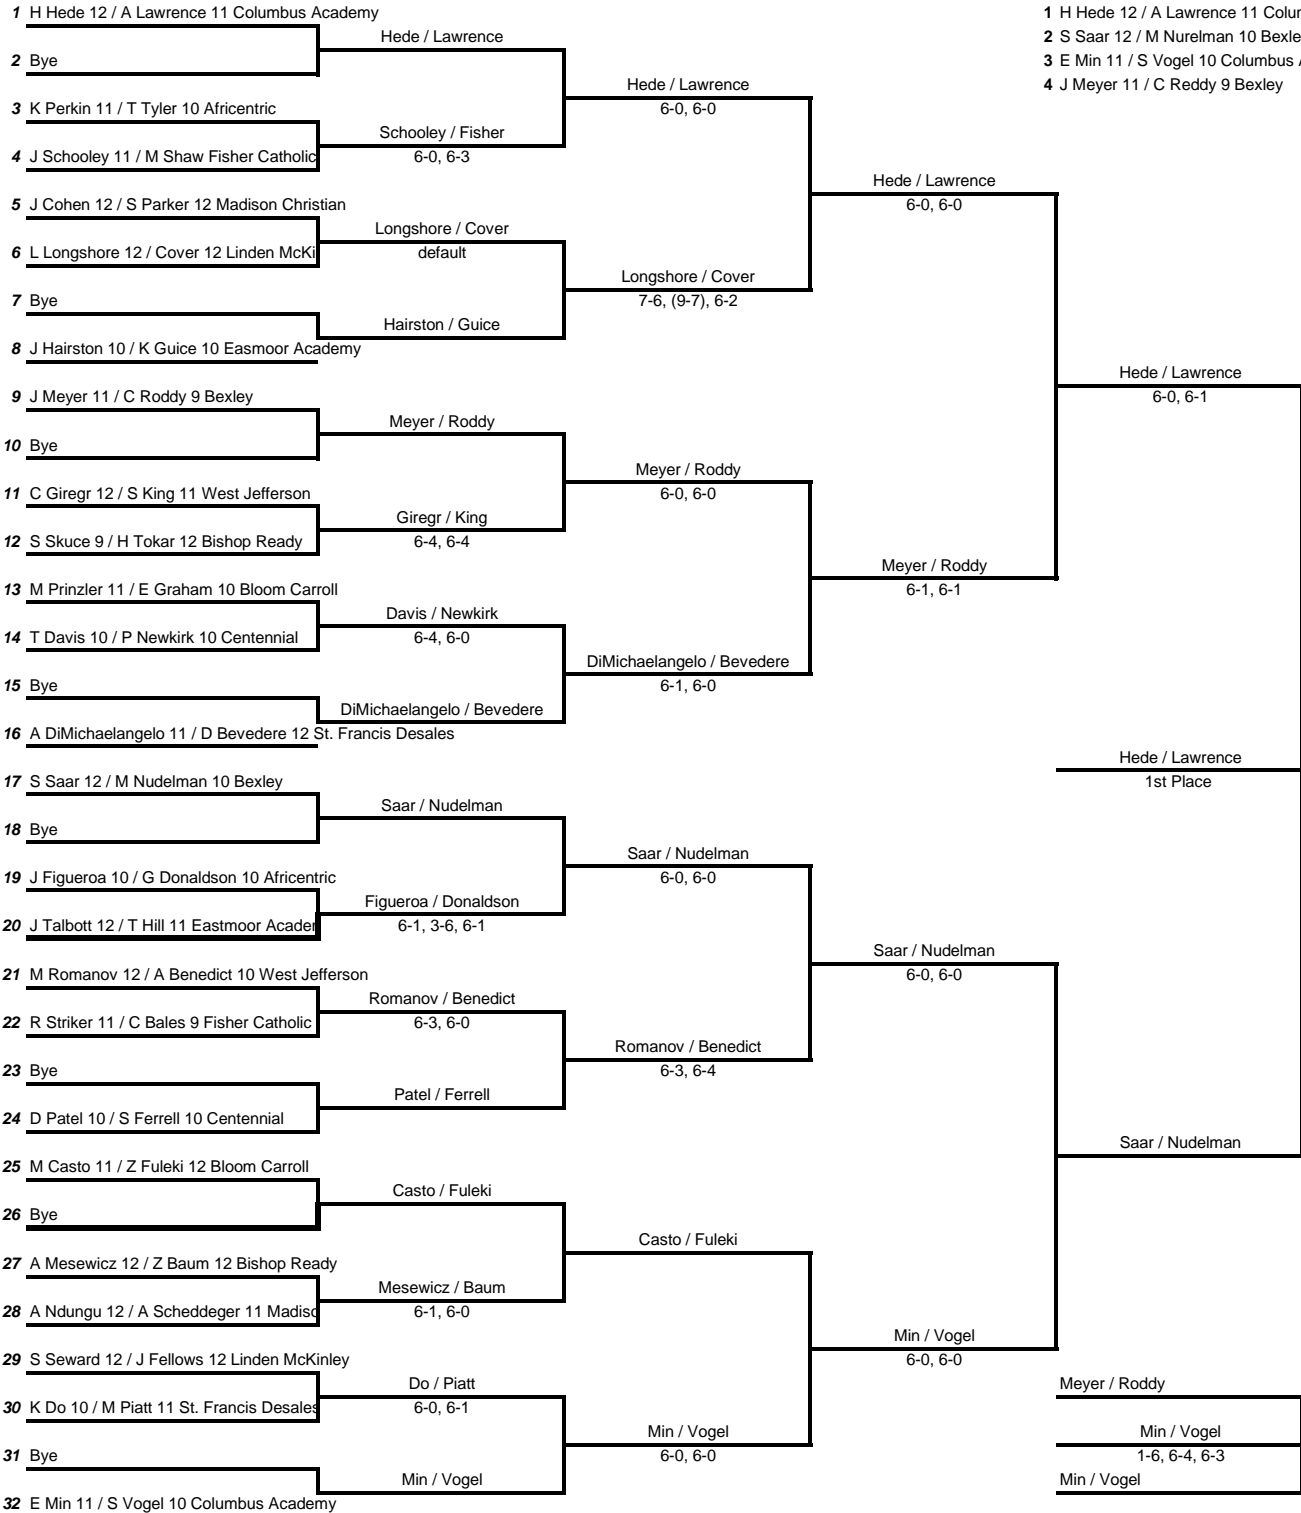

2016 BOYS SECTIONAL TENNIS DIVISION II

Columbus Academy Doubles Draw

SEEDS

- 1 H Hede 12 / A Lawrence 11 Columbus Academy
- 2 S Saar 12 / M Nudelman 10 Bexley
- 3 E Min 11 / S Vogel 10 Columbus Academy
- 4 J Meyer 11 / C Reddy 9 Bexley