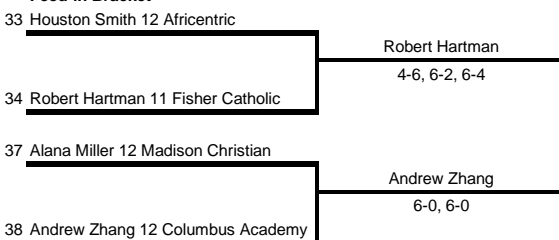

Saar / Nudleman

Shai Saar (12)/Mark Nudelman (10)

6-0, 6-0

Bexley

District Champion

default

2016 BOYS SECTIONAL TENNIS DIVISION II

Columbus Academy Singles Draw

SEEDS

- 1 Jacob Wareti 12 Columbus Academy
- 2 Fynn Sieckmann 10 Bexley
- 3 Michael Qi 11 Columbus Academy
- 4 T.J. Phelps 12 Bexley

Feed-in Bracket

Feed-in Bracket

2016 BOYS SECTIONAL TENNIS DIVISION II

Columbus Academy Doubles Draw