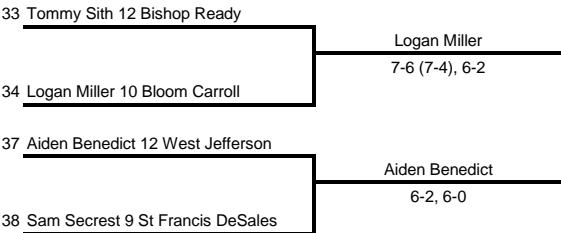

# 2018 BOYS SECTIONAL TENNIS DIVISION II

## Columbus Academy Singles Draw

**SEEDS**

- 1 Arie Tuckerman 9 Columbus Academy
- 2 Jack Madison 9 Columbus Academy
- 3 Collin Bender 12 Bishop Hartley
- 4 Kyle Baesman 11 Buckeye Valley

**Feed-in Bracket**