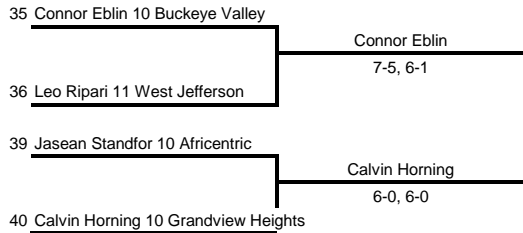

## Columbus Academy Singles Draw

**SEEDS**

- 1 Arie Tuckerman 9 Columbus Academy
- 2 Jack Madison 9 Columbus Academy
- 3 Collin Bender 12 Bishop Hartley
- 4 Kyle Baesman 11 Buckeye Valley

**Feed-in Bracket**

**Feed-in Bracket**