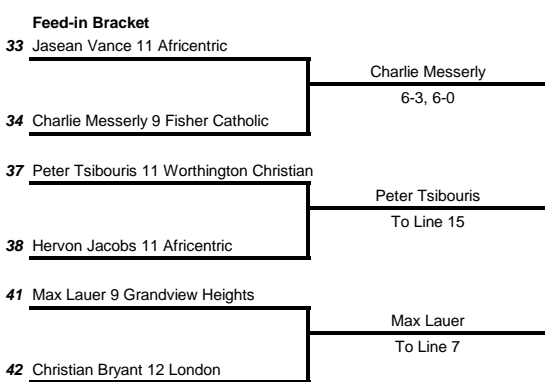

Drew Haffer

6-1, 6-3

2019 Central District Boys Tennis Tournament

Division II Doubles Draw

Top two advance to the State Tournament

2019 BOYS SECTIONAL TENNIS DIVISION II

Columbus Academy Singles Draw

- SEEDS**
- 1 Drew Haffer 12 Columbus Academy
 - 2 Chris Finissi 12 Bishop Watterson
 - 3 Max Wissman 10 Centennial
 - 4 Ryan Wahl 11 Columbus Academy

2019 BOYS SECTIONAL TENNIS DIVISION II

Columbus School for Girls Doubles Draw

2019 BOYS SECTIONAL TENNIS DIVISION II

Columbus School for Girl's Singles Draw

Seeds

- 1 Trevor Ball Wellington 11
- 2 Adam Sorrels Wellington 12
- 3 Jordan Koppes Bexley 12
- 4 Kyle Baesman Buckeye Valley 12