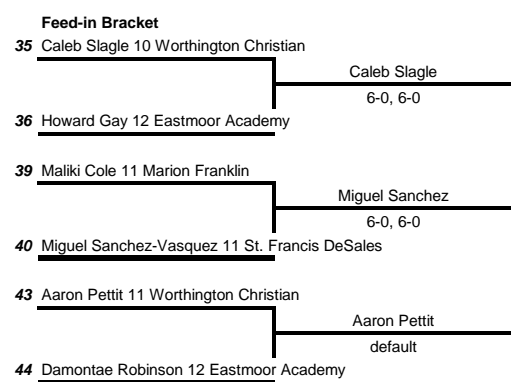

Drew Haffer

6-1, 6-3

2019 Central District Boys Tennis Tournament

Division II Doubles Draw

Top two advance to the State Tournament

2019 BOYS SECTIONAL TENNIS DIVISION II

Columbus Academy Singles Draw

- SEEDS**
- 1 Drew Haffer 12 Columbus Academy
 - 2 Chris Finissi 12 Bishop Watterson
 - 3 Max Wissman 10 Centennial
 - 4 Ryan Wahl 11 Columbus Academy

2019 BOYS SECTIONAL TENNIS DIVISION II

Columbus School for Girls Doubles Draw

2019 BOYS SECTIONAL TENNIS DIVISION II

Columbus School for Girl's Singles Draw

Seeds

- 1 Trevor Ball Wellington 11
- 2 Adam Sorrels Wellington 12
- 3 Jordan Koppes Bexley 12
- 4 Kyle Baesman Buckeye Valley 12