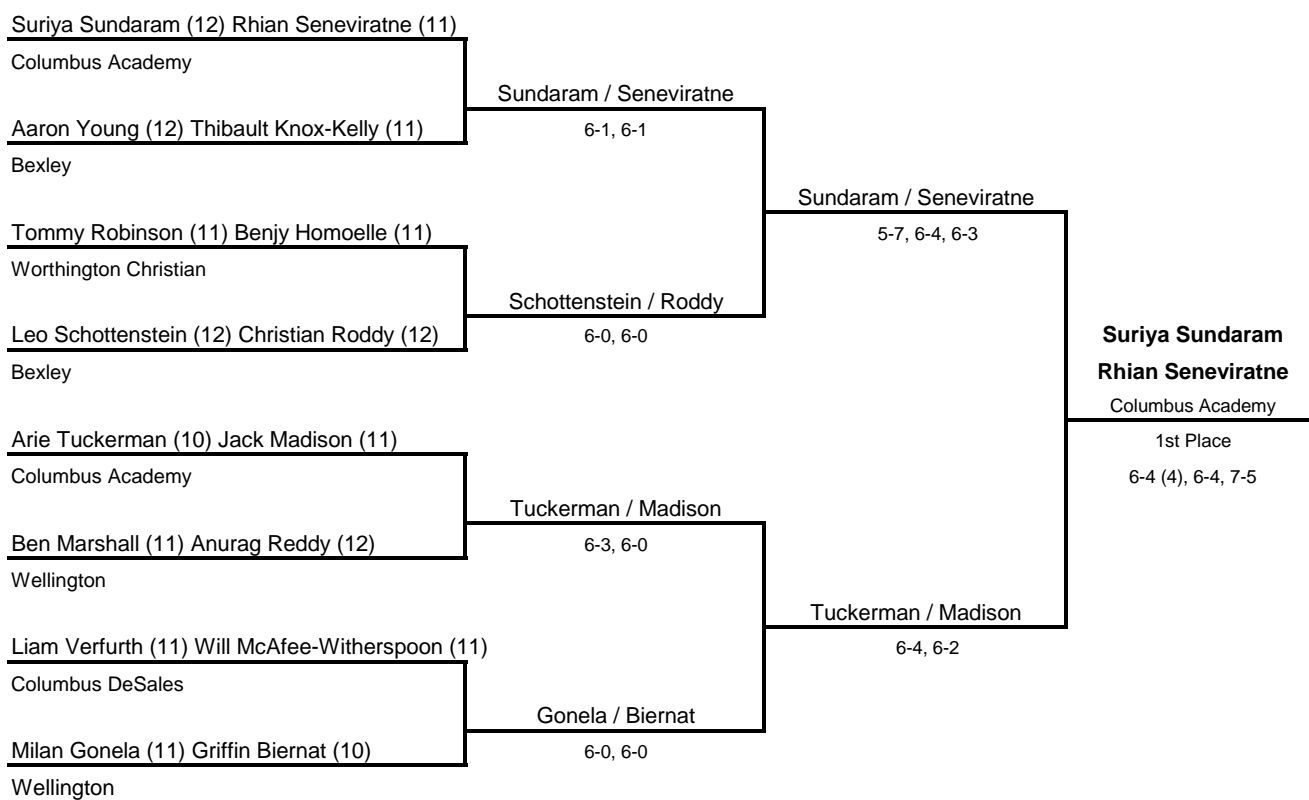

Drew Haffer

6-1, 6-3

2019 Central District Boys Tennis Tournament

Division II Doubles Draw

Top two advance to the State Tournament

2019 BOYS SECTIONAL TENNIS DIVISION II

Columbus Academy Singles Draw

- SEEDS**
- 1 Drew Haffer 12 Columbus Academy
 - 2 Chris Finissi 12 Bishop Watterson
 - 3 Max Wissman 10 Centennial
 - 4 Ryan Wahl 11 Columbus Academy