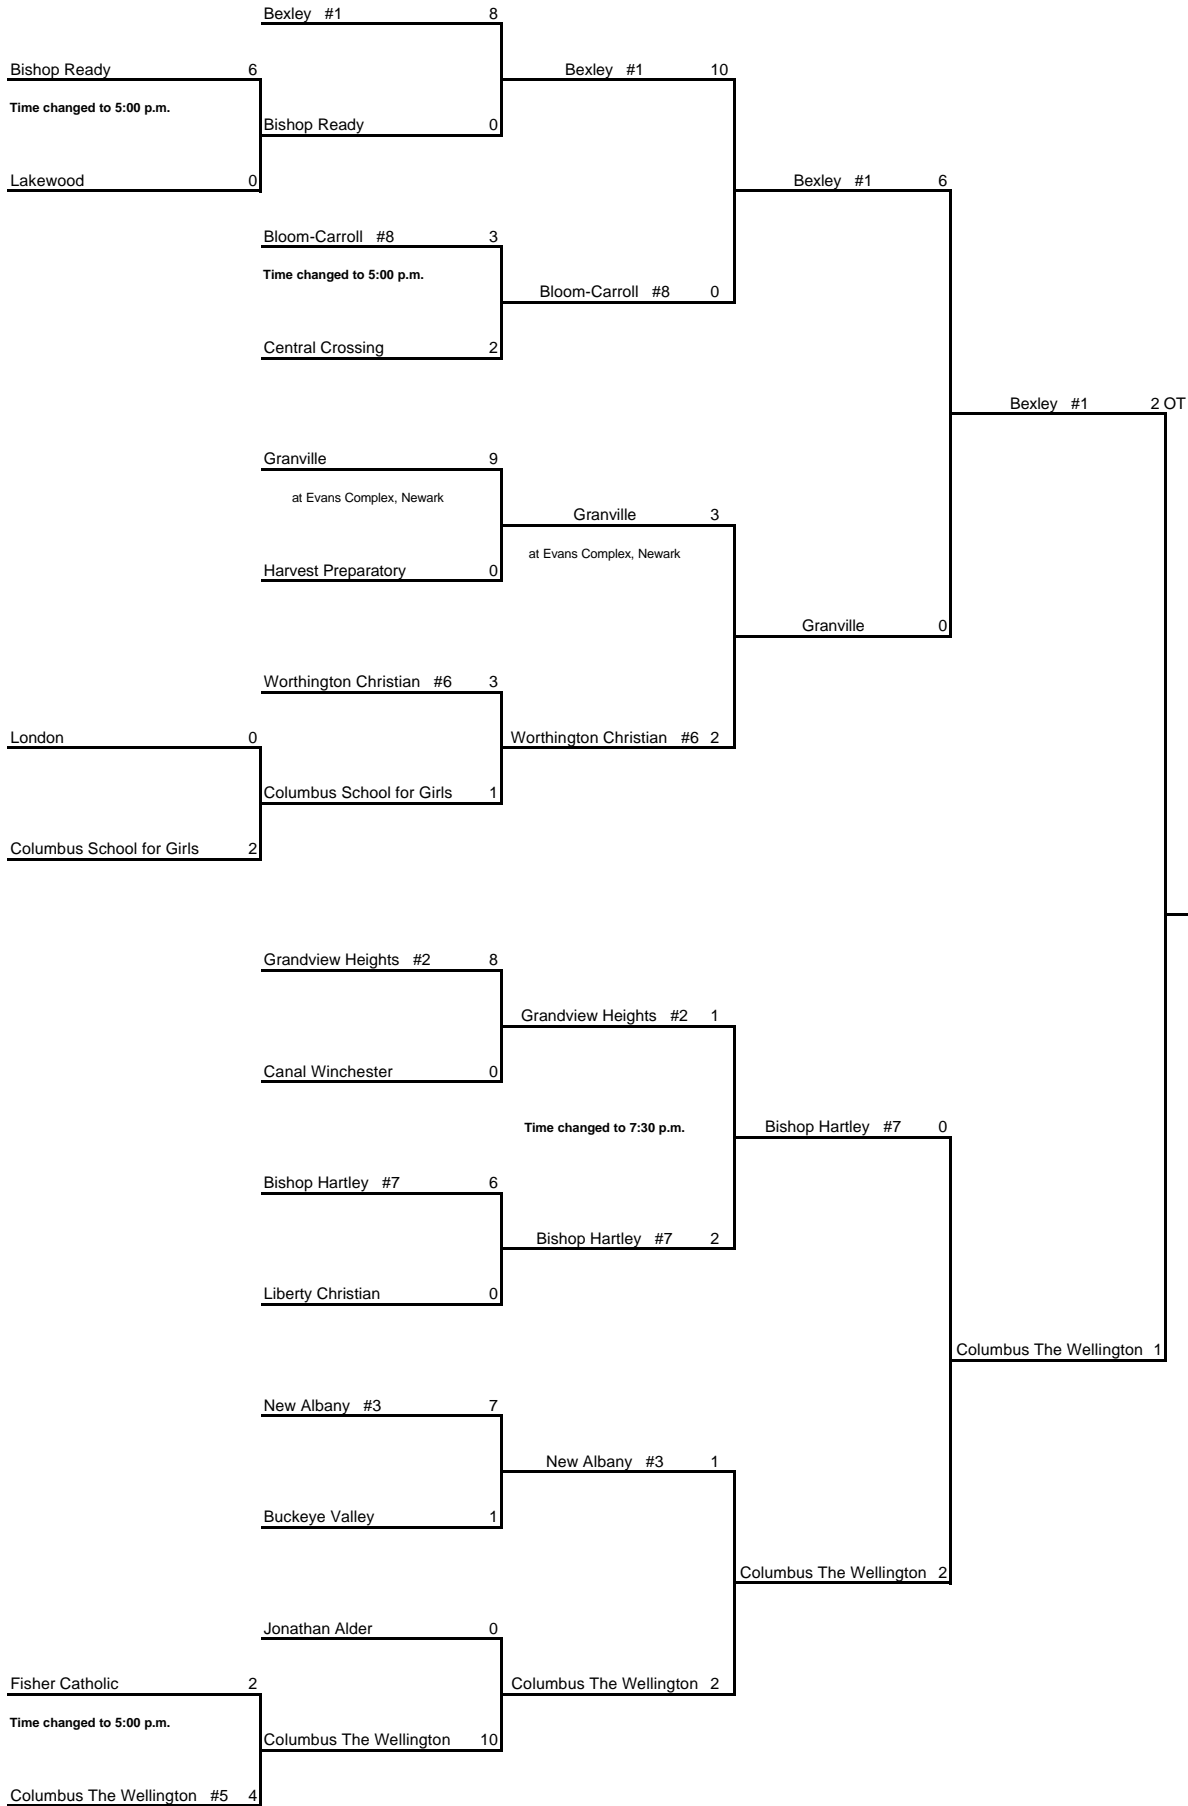

# - indicates seed

**MONDAY, OCT. 14**  
7:00 P.M.

**WEDNESDAY, OCT. 16**  
7:00 P.M.

**SATURDAY, OCT. 19**  
7:00 P.M.

**THURSDAY, OCT. 24**  
7:00 P.M.

**SATURDAY, OCT. 26**  
7:00 P.M.

**Bexley**  
To Regional at  
Lexington H.S.  
vs Brunswick Winner  
Wednesday, Oct. 30  
7:00 p.m.