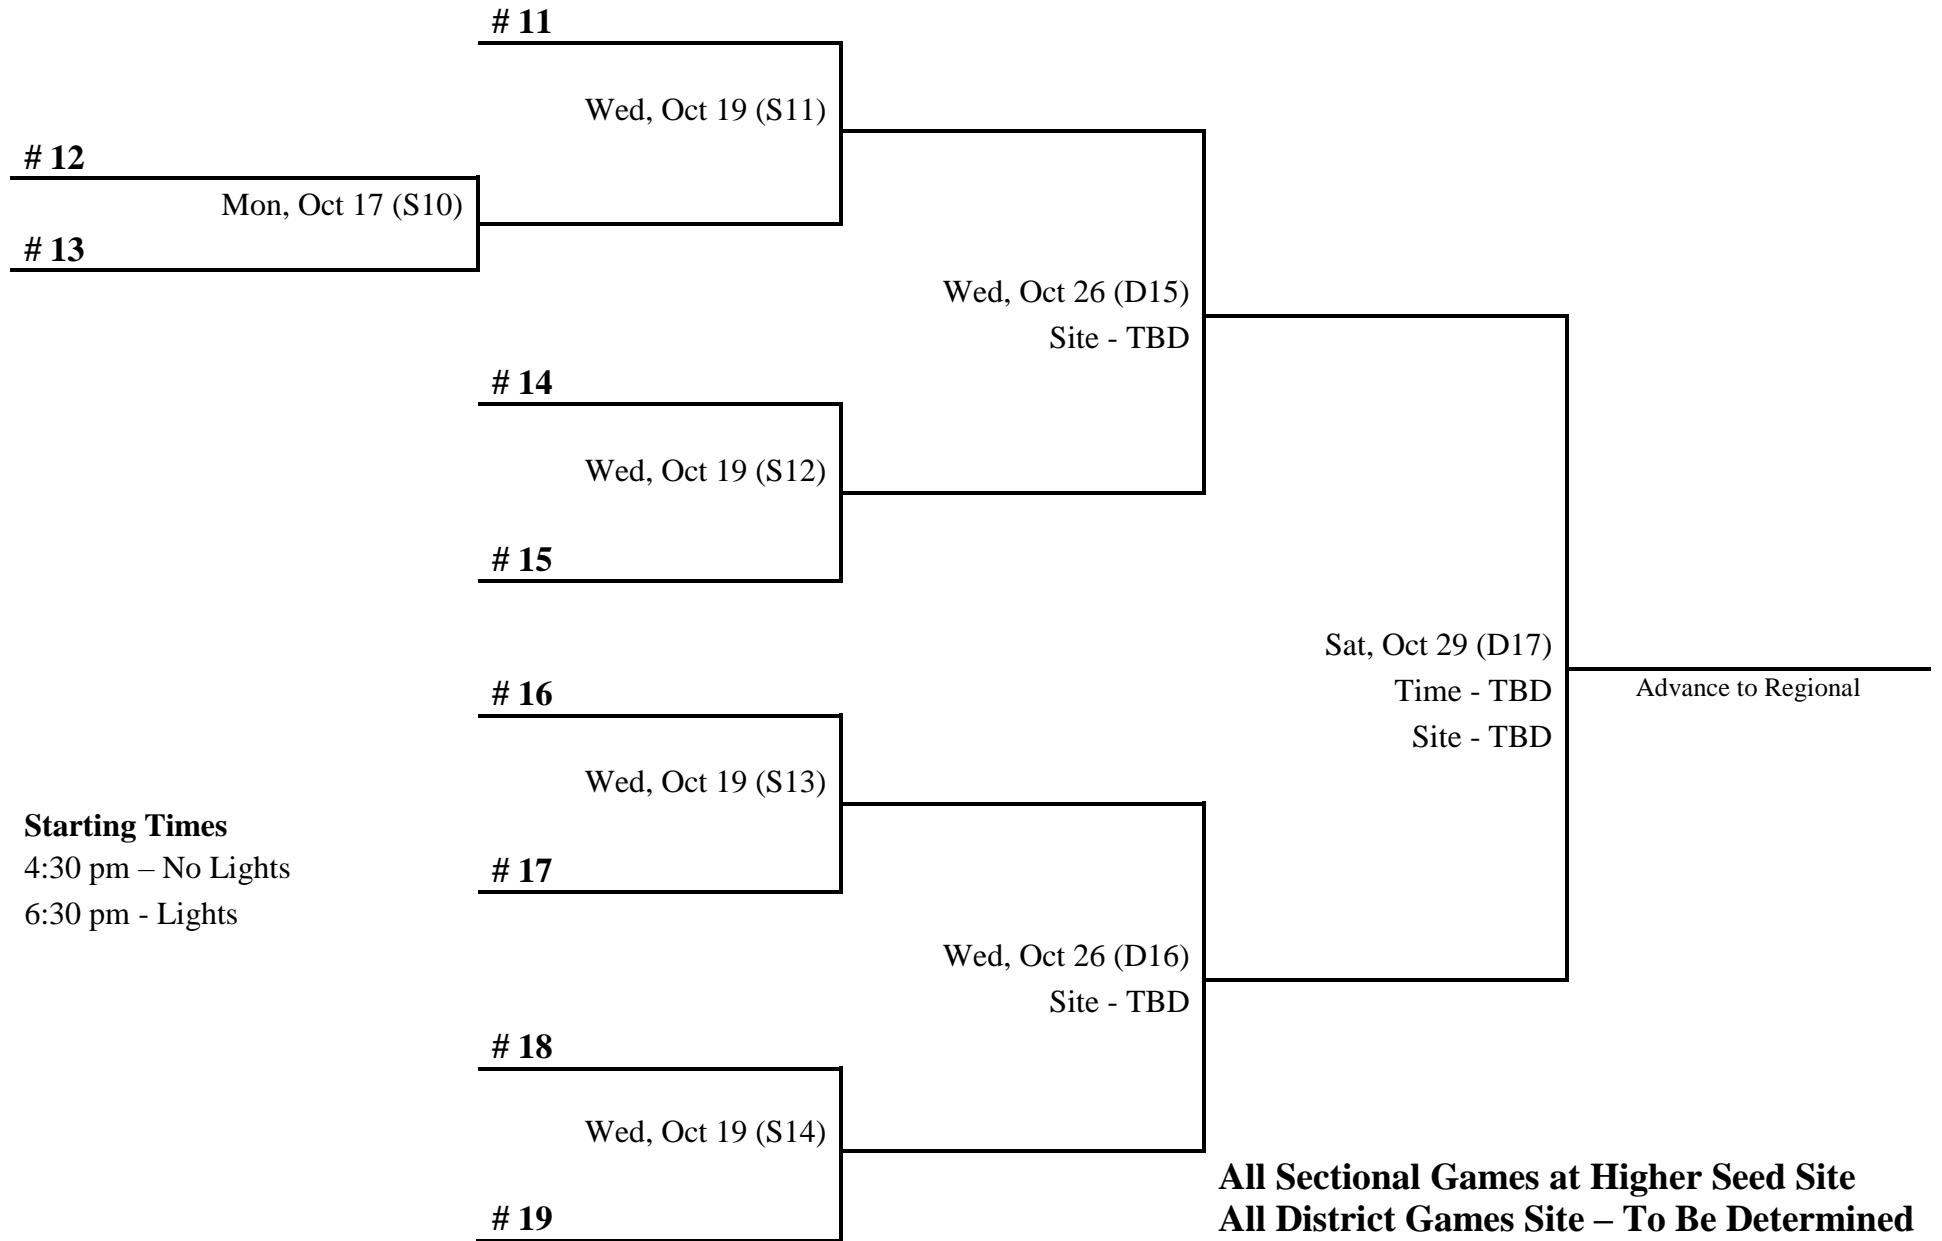

2022

**DIVISION II – GIRLS SOCCER
EAST 2 – DISTRICT**

2022

Starting Times
4:30 pm – No Lights
6:30 pm - Lights

**All Sectional Games at Higher Seed Site
All District Games Site – To Be Determined**