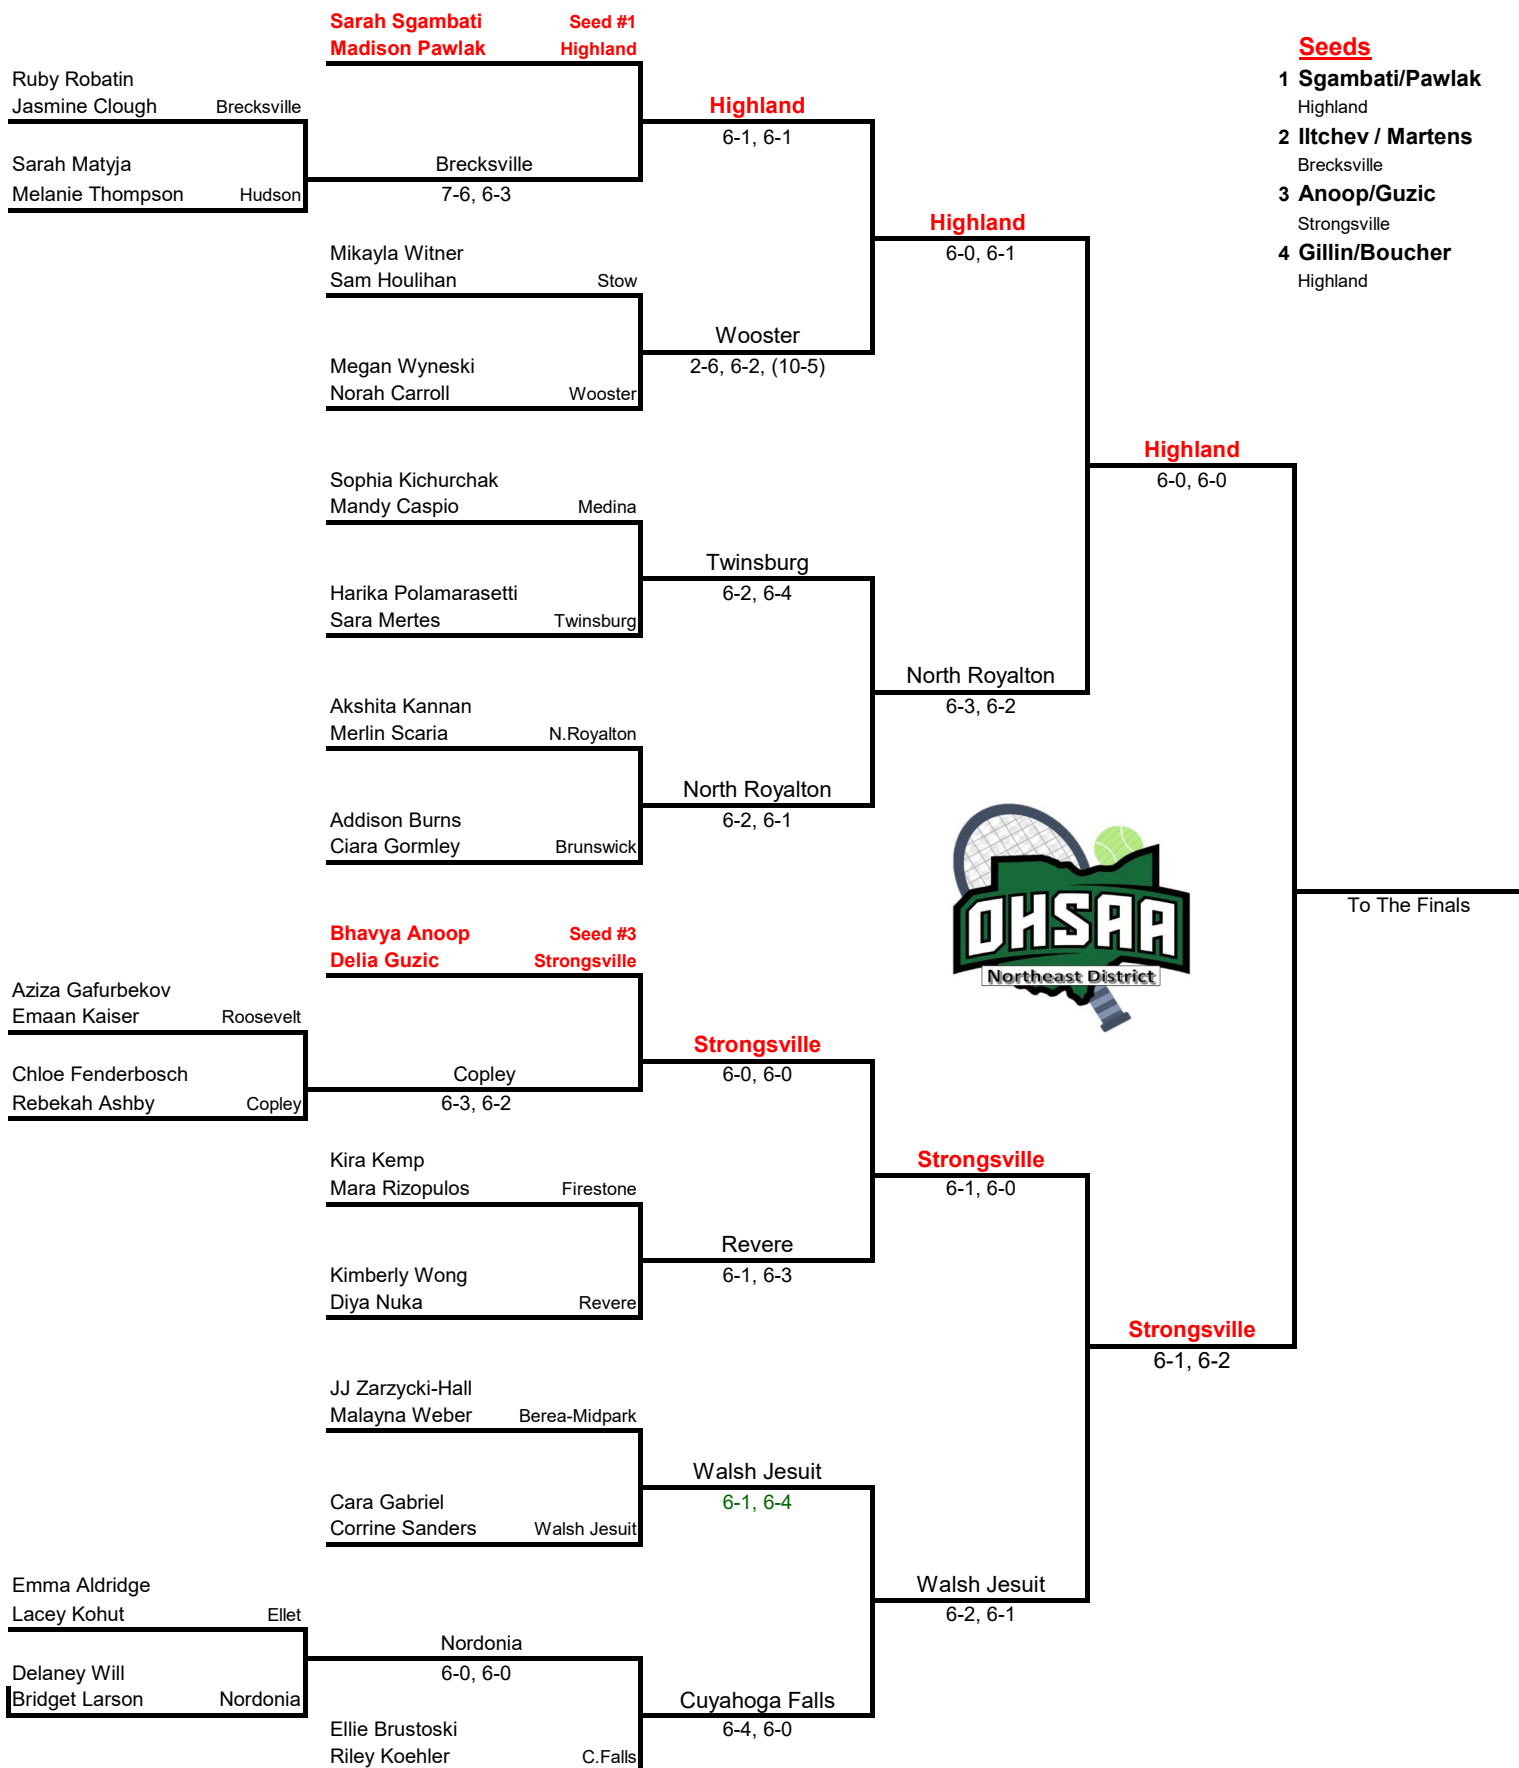

NE OHIO GIRLS SECTIONAL TOURNAMENT

SPRINGSIDE DI DOUBLES