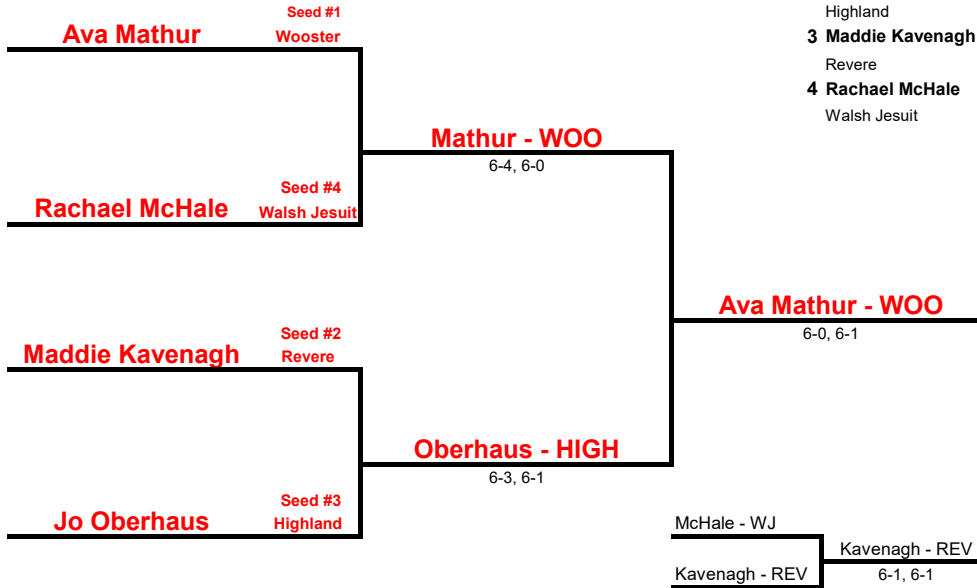

# NE OHIO GIRLS SECTIONAL TOURNAMENT

SPRINGSIDE SECTIONAL DISTRICT QUALIFY MATCHES (SINGLES)

District Qualifiers

- 1 Ava Mathur  
Wooster
- 2 Jo Oberhaus  
Highland
- 3 Maddie Kavenagh  
Revere
- 4 Rachael McHale  
Walsh Jesuit

# NE OHIO GIRLS SECTIONAL TOURNAMENT

SPRINGSIDE SECTIONAL DISTRICT QUALIFY MATCHES (DOUBLES)

District Qualifiers

- 1 Anoop / Guzic  
Strongsville
- 2 Ittchev / Martens  
Brecksville
- 3 Pawlak / Sgambati  
Highland
- 4 Gillin / Boucher  
Highland

# NE OHIO GIRLS SECTIONAL TOURNAMENT

## SPRINGSIDE DI DOUBLES