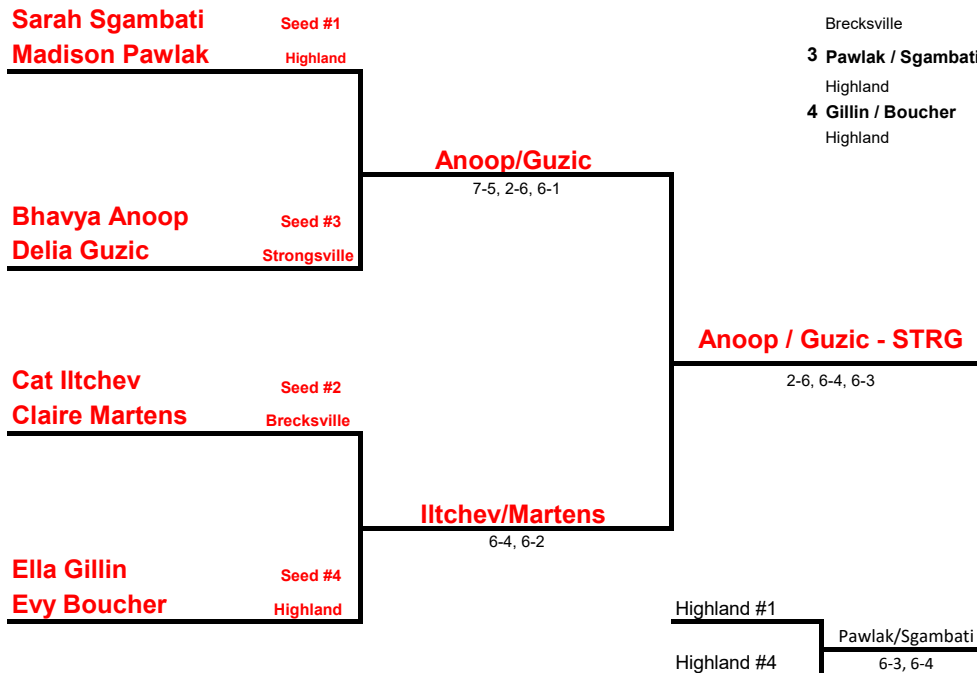

# NE OHIO GIRLS SECTIONAL TOURNAMENT

SPRINGSIDE SECTIONAL DISTRICT QUALIFY MATCHES (SINGLES)

District Qualifiers

- 1 Ava Mathur  
Wooster
- 2 Jo Oberhaus  
Highland
- 3 Maddie Kavenagh  
Revere
- 4 Rachael McHale  
Walsh Jesuit

# NE OHIO GIRLS SECTIONAL TOURNAMENT

SPRINGSIDE SECTIONAL DISTRICT QUALIFY MATCHES (DOUBLES)

District Qualifiers

- 1 Anoop / Guzic  
Strongsville
- 2 Ittchev / Martens  
Brecksville
- 3 Pawlak / Sgambati  
Highland
- 4 Gillin / Boucher  
Highland

# NE OHIO GIRLS SECTIONAL TOURNAMENT

## SPRINGSIDE DI DOUBLES