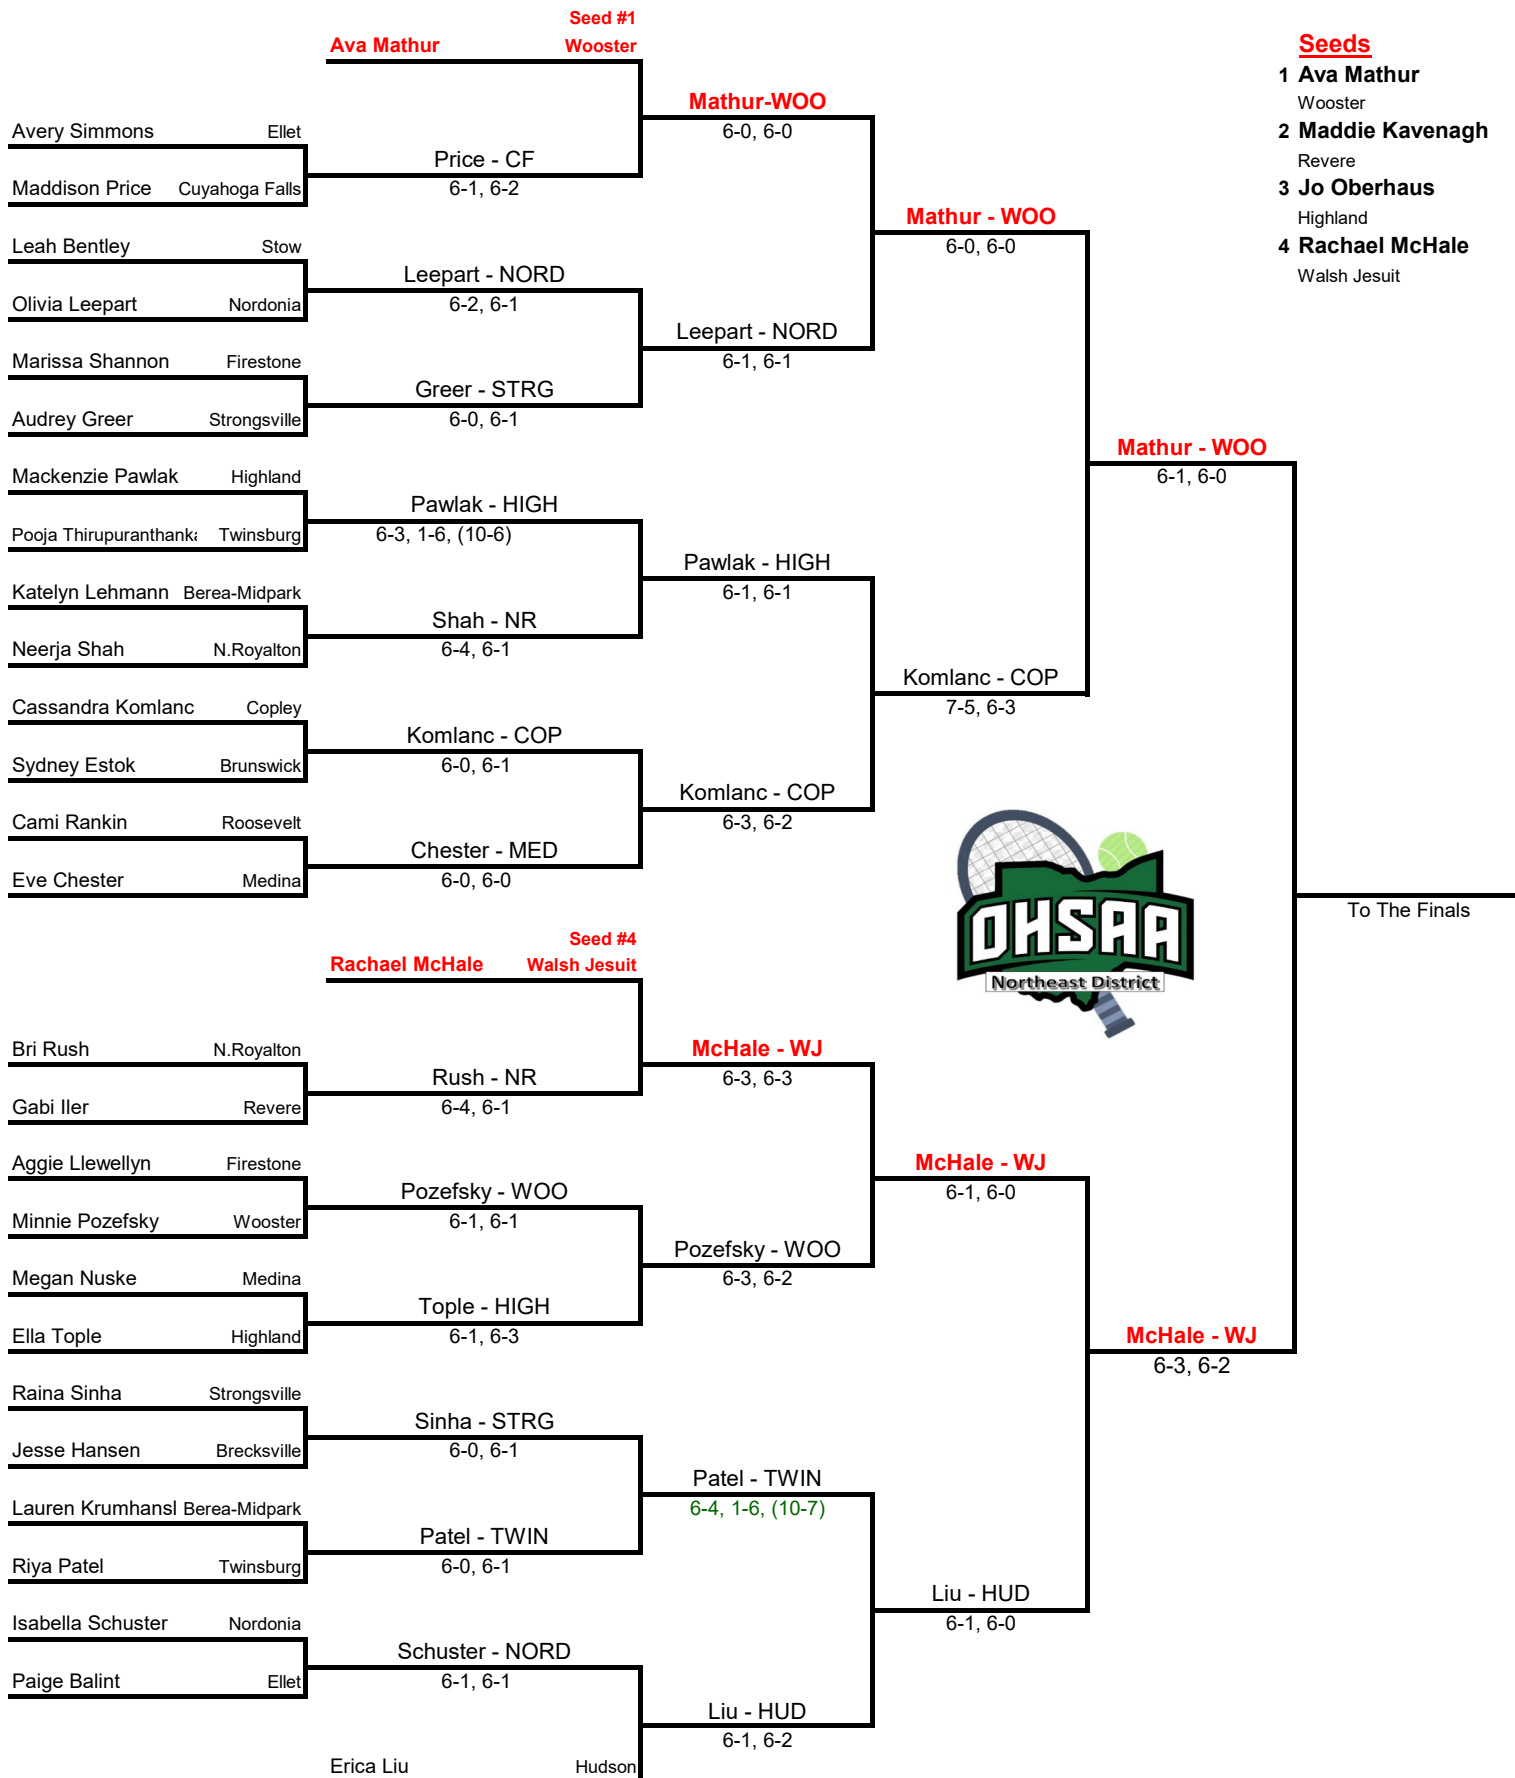

NE OHIO GIRLS SECTIONAL TOURNAMENT

SPRINGSIDE DI SINGLES