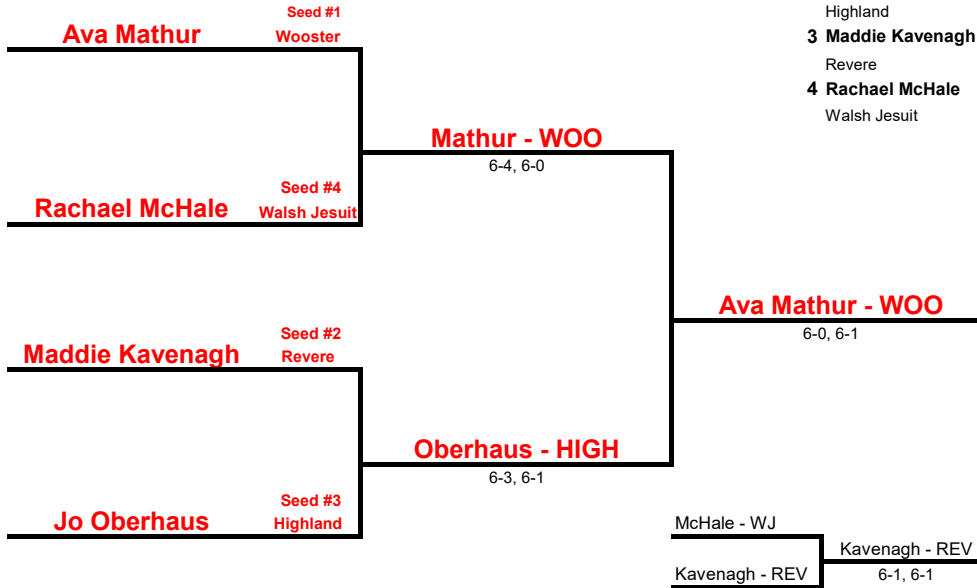

# NE OHIO GIRLS SECTIONAL TOURNAMENT

SPRINGSIDE SECTIONAL DISTRICT QUALIFY MATCHES (SINGLES)

District Qualifiers

- 1 Ava Mathur  
Wooster
- 2 Jo Oberhaus  
Highland
- 3 Maddie Kavenagh  
Revere
- 4 Rachael McHale  
Walsh Jesuit

# NE OHIO GIRLS SECTIONAL TOURNAMENT

SPRINGSIDE SECTIONAL DISTRICT QUALIFY MATCHES (DOUBLES)

District Qualifiers

- 1 Anoop / Guzic  
Strongsville
- 2 Iltchev / Martens  
Brecksville
- 3 Pawlak / Sgambati  
Highland
- 4 Gillin / Boucher  
Highland

# NE OHIO GIRLS SECTIONAL TOURNAMENT