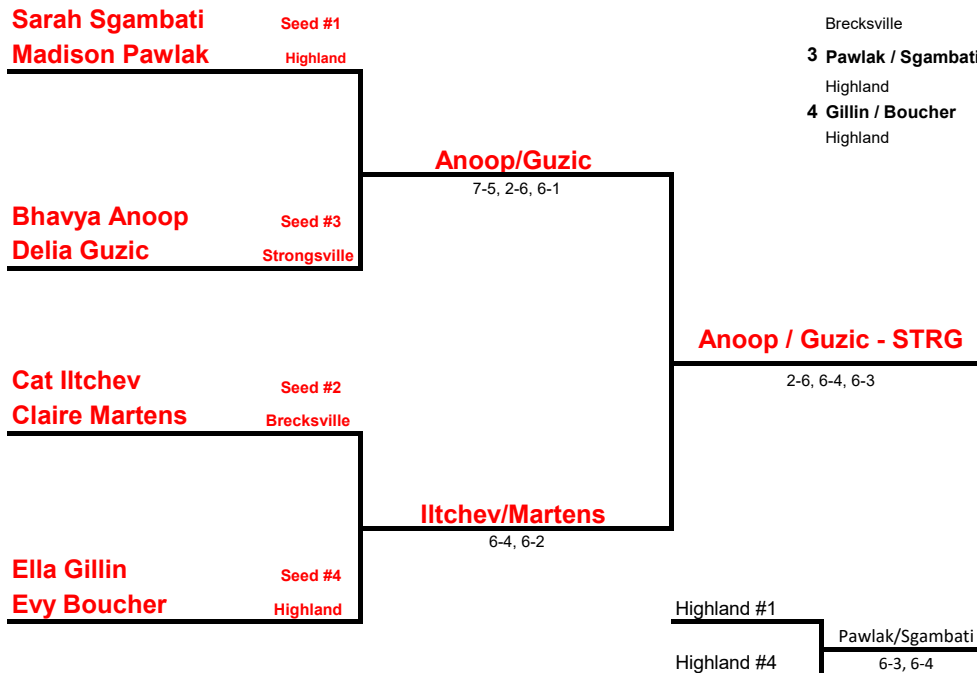

# NE OHIO GIRLS SECTIONAL TOURNAMENT

SPRINGSIDE SECTIONAL DISTRICT QUALIFY MATCHES (SINGLES)

District Qualifiers

- 1 Ava Mathur  
Wooster
- 2 Jo Oberhaus  
Highland
- 3 Maddie Kavenagh  
Revere
- 4 Rachael McHale  
Walsh Jesuit

# NE OHIO GIRLS SECTIONAL TOURNAMENT

SPRINGSIDE SECTIONAL DISTRICT QUALIFY MATCHES (DOUBLES)

District Qualifiers

- 1 Anoop / Guzic  
Strongsville
- 2 Iltchev / Martens  
Brecksville
- 3 Pawlak / Sgambati  
Highland
- 4 Gillin / Boucher  
Highland

# NE OHIO GIRLS SECTIONAL TOURNAMENT