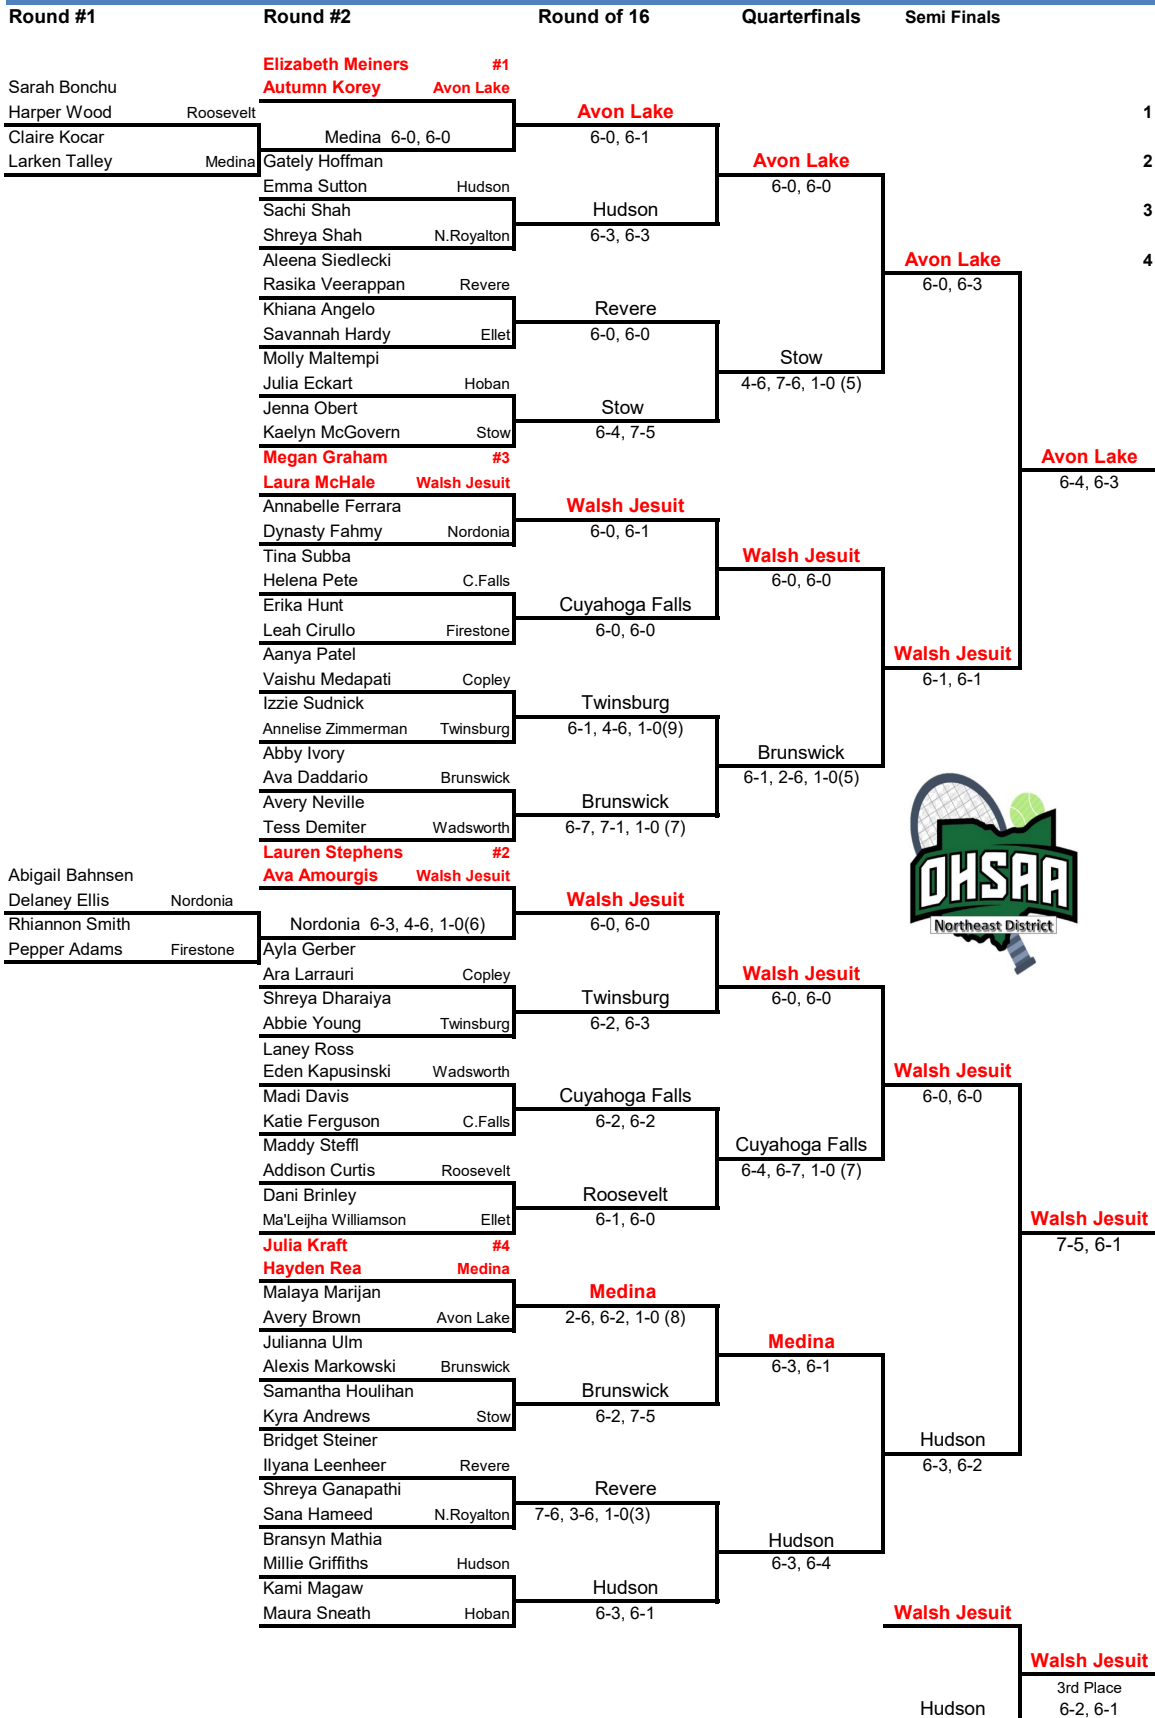

# NE OHIO GIRLS SECTIONAL TOURNAMENT

## SPRINGSIDE SECTIONAL