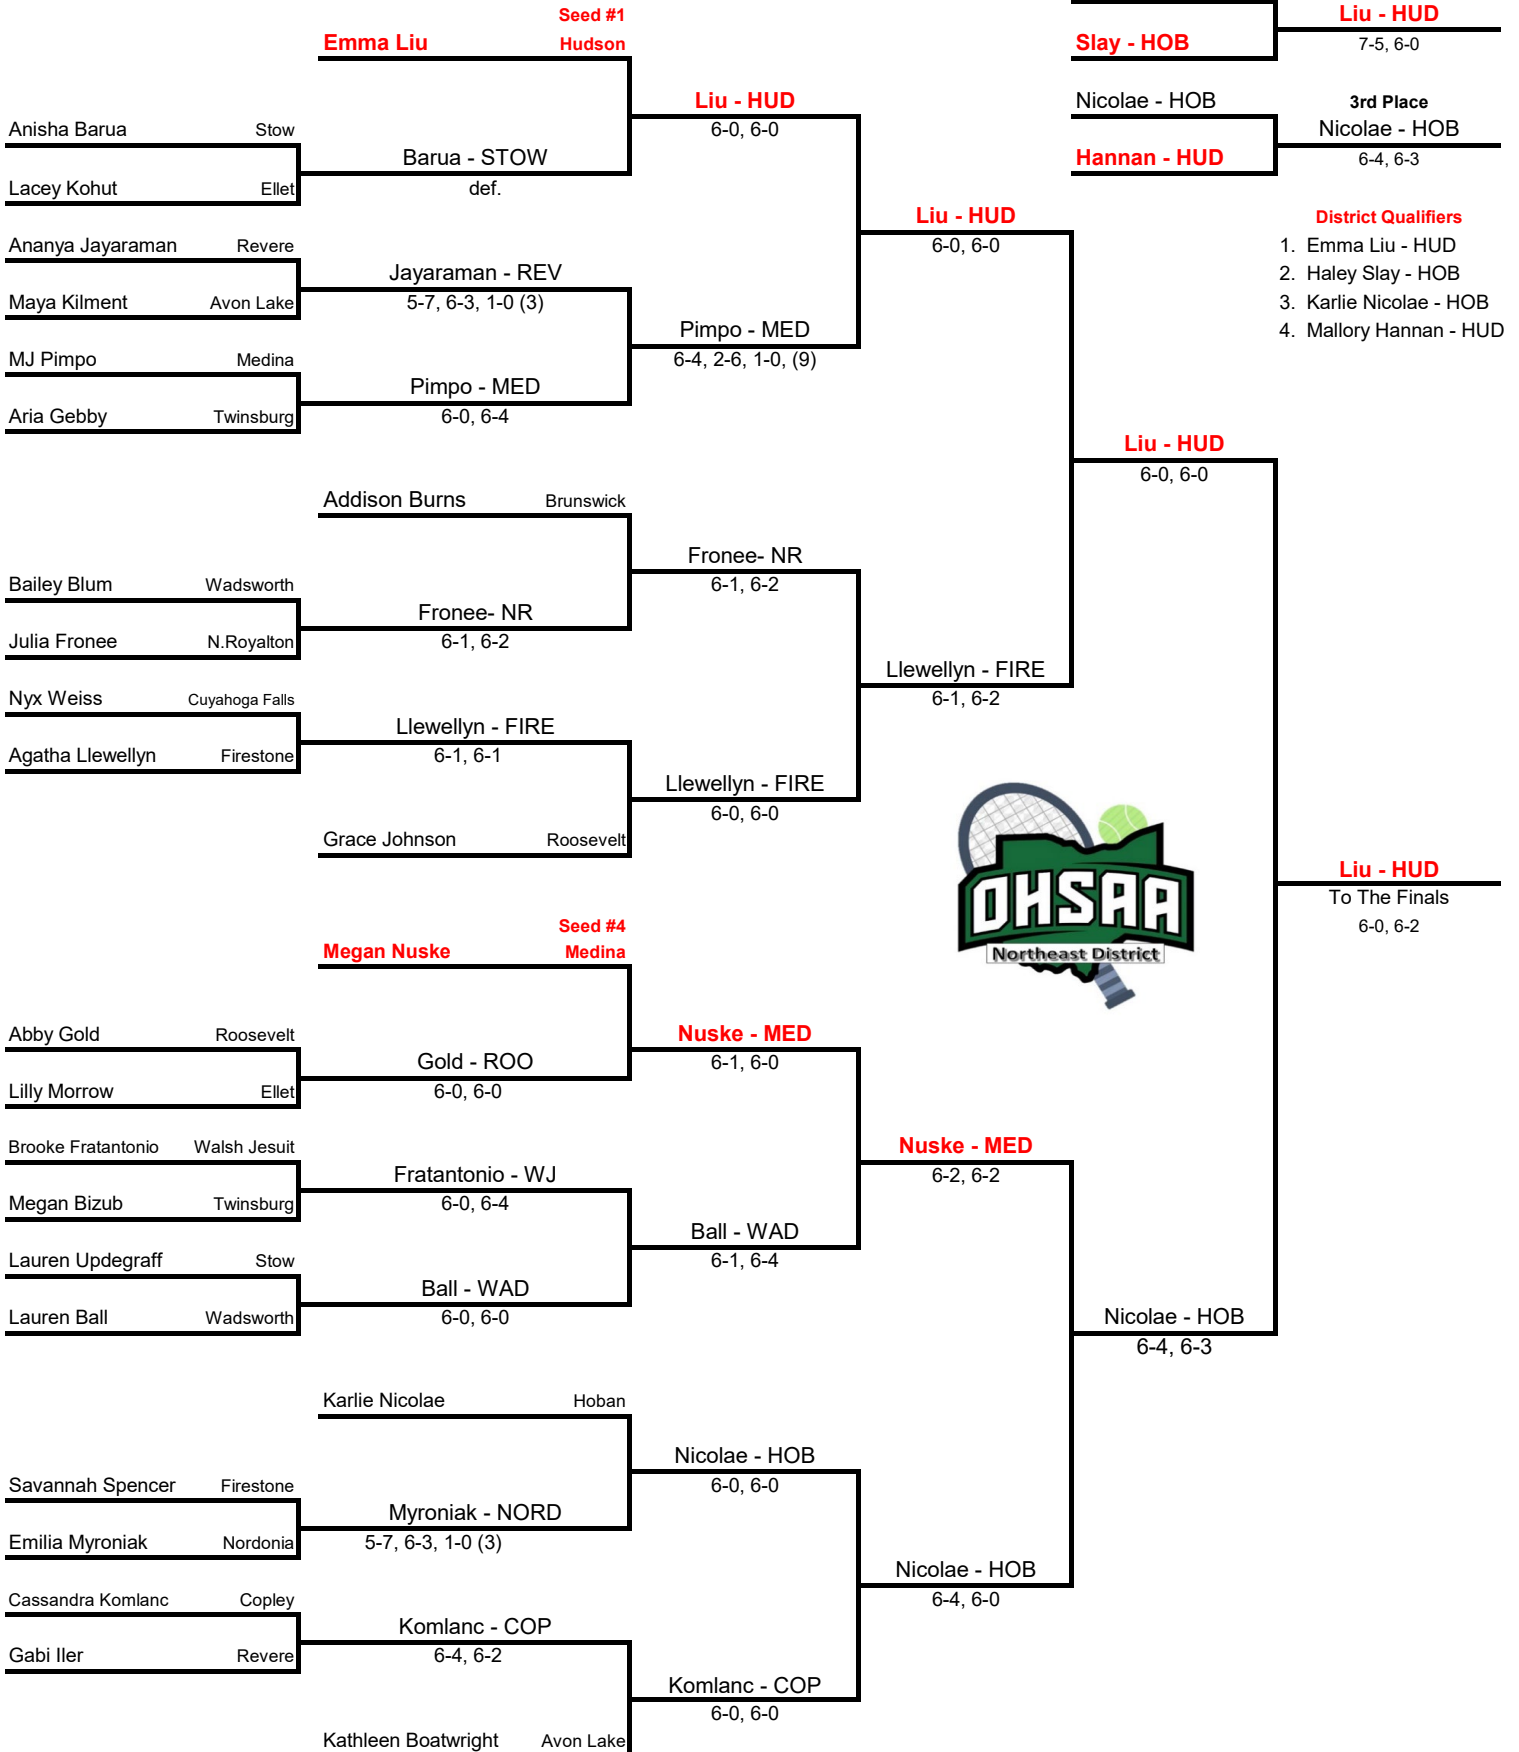

NE OHIO GIRLS SECTIONAL TOURNAMENT

SPRINGSIDE DI SINGLES

Sectional Finals

NE OHIO GIRLS SECTIONAL TOURNAMENT

SPRINGSIDE DI SINGLES

Seed #2

Haley Slay Hoban

Misha Reyes-Leff Copley

Slay - HOB

6-0, 6-0

Wallace - MED

6-0, 6-2

Slay - HOB

6-1, 6-1

Slay - HOB

6-0, 6-0