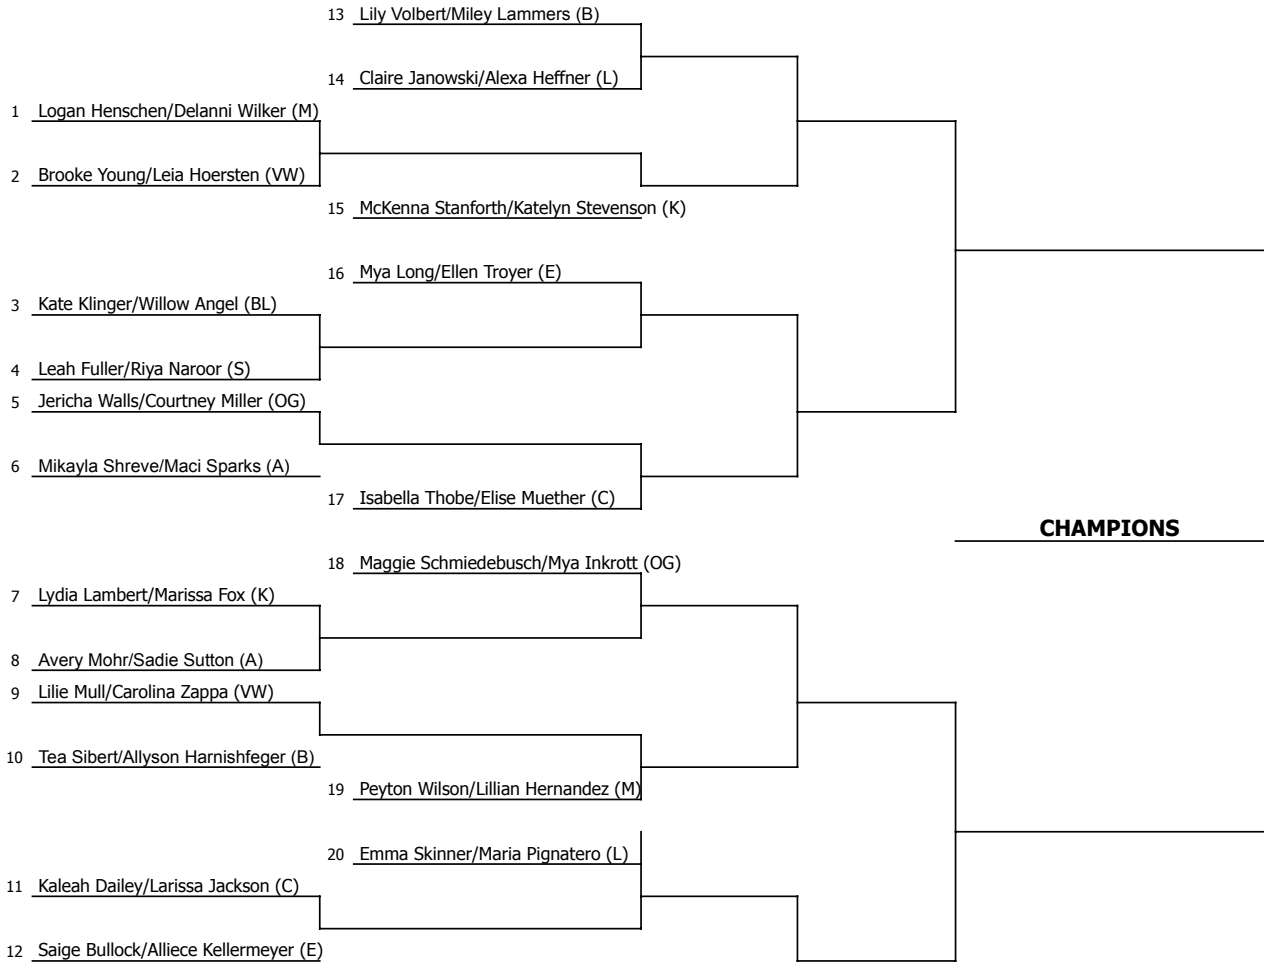

20 Emma Skinner/Maria Pignatero (L)

11 Kaleah Dailey/Larissa Jackson (C)

12 Saige Bullock/Alliece Kellermeyer (E)

LCC

Claire Janowski/Alexa Heffner (L)
Emma Skinner/Maria Pignatero (L)

CHAMPIONS

MEMORIAL

Peyton Wilson/Lillian Hernandez (M)
Logan Henschen/Delanni Wilker (M)