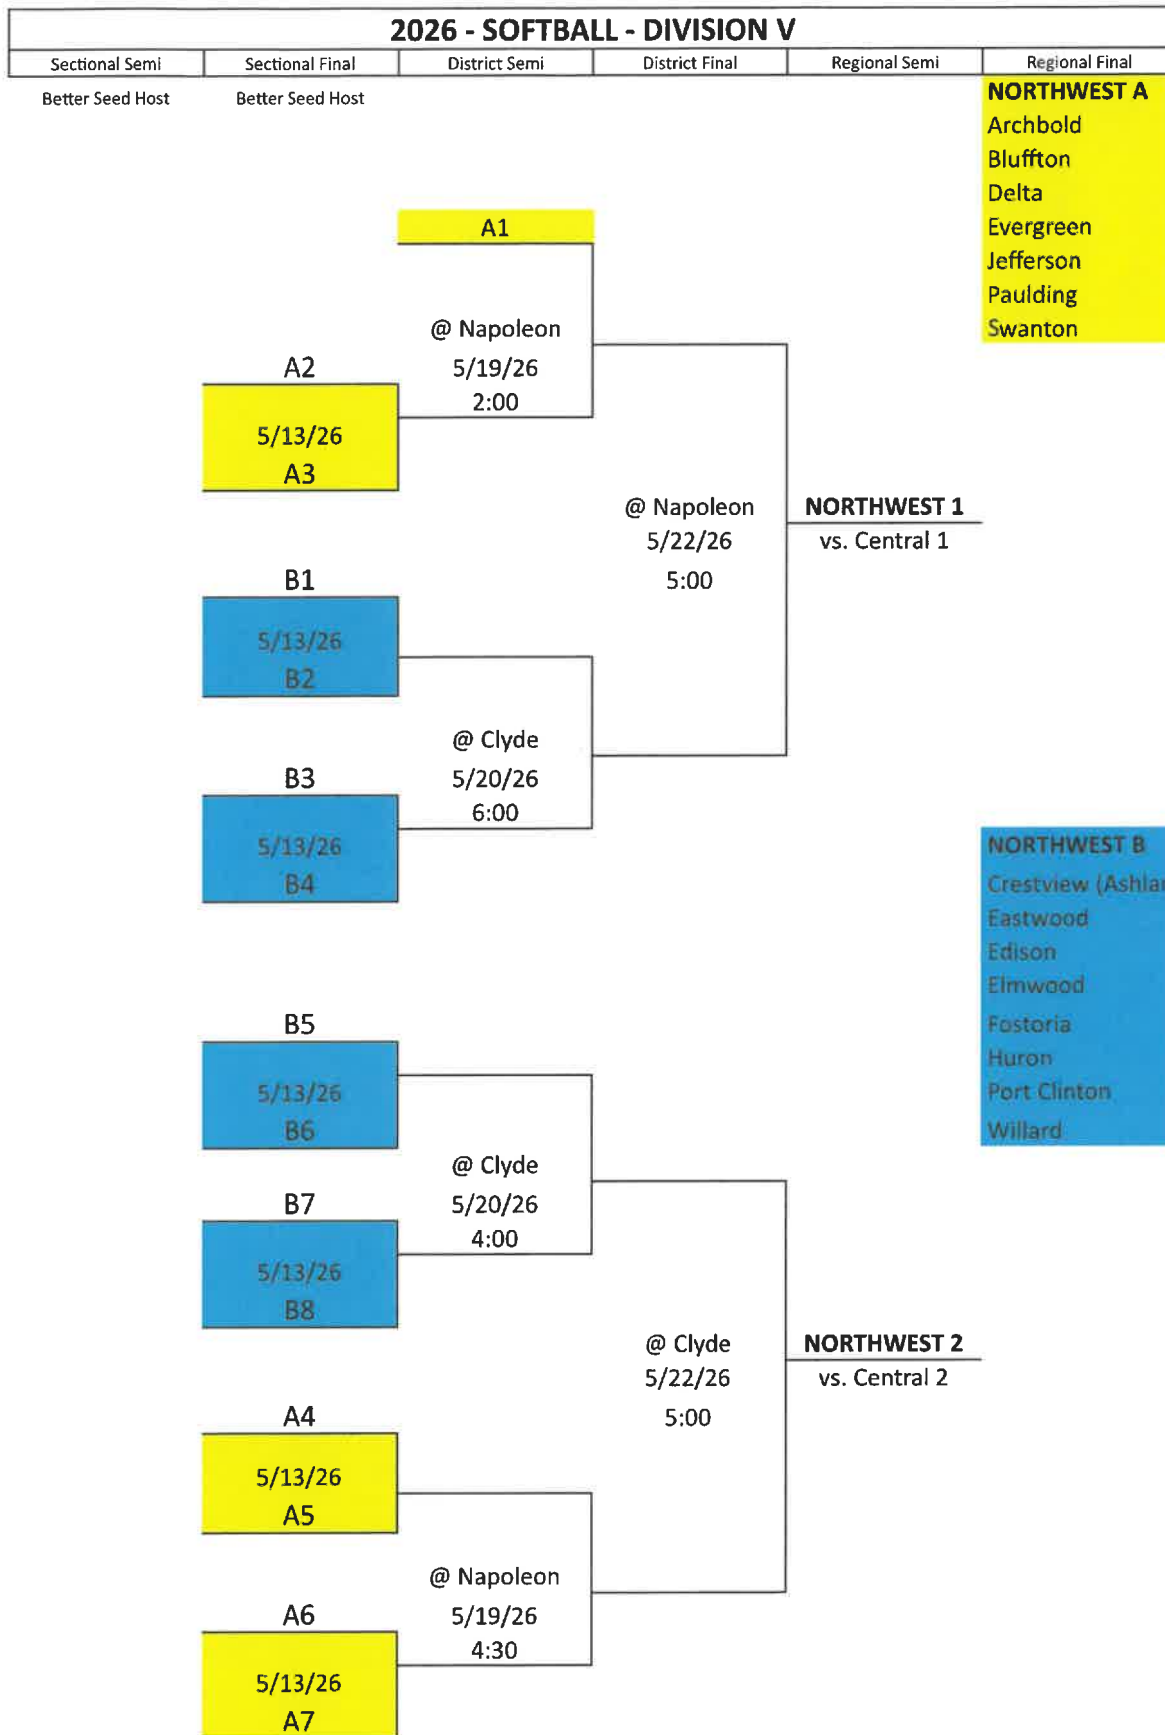

~~Start - removed 4/14~~

Syl. Northview

Syl. Southview

2026 - SOFTBALL - DIVISION III

2026 DRAW ORDER : A - C - B

2026 DRAW ORDER : A - B

2026 - SOFTBALL - DIVISION VI

- GROUP C**
- Fairview
 - Hicksville
 - Liberty Center
 - Montpelier
 - Patrick Henry
 - Tinora
 - Van Buren
 - Wayne Trace

- GROUP D**
- Lakota
 - Margaretta
 - Northwood
 - Ottawa Hills
 - Toledo Christian
 - Western Reserve
 - Woodmore

2026 DRAW ORDER : E - A - C - D - B

2026 - SOFTBALL - DIVISION VII

Sectional Semi	Sectional Final	District Semi	District Final	Regional Semi	Regional Final
Better Seed Host	Better Seed Host				

GROUP A

Antwerp
 Ayersville
 Continental
 Holgate
 Kalida
 Miller City
 Ottoville

GROUP B

Arlington
~~Cory Rawson removed 4/30~~
 Hardin Northern
 Pandora-Gilboa
 Ridgemont
 Upper Scioto Valley
 Waynesfield-Goshen

2026 DRAW ORDER : E - F - B - C - D - A