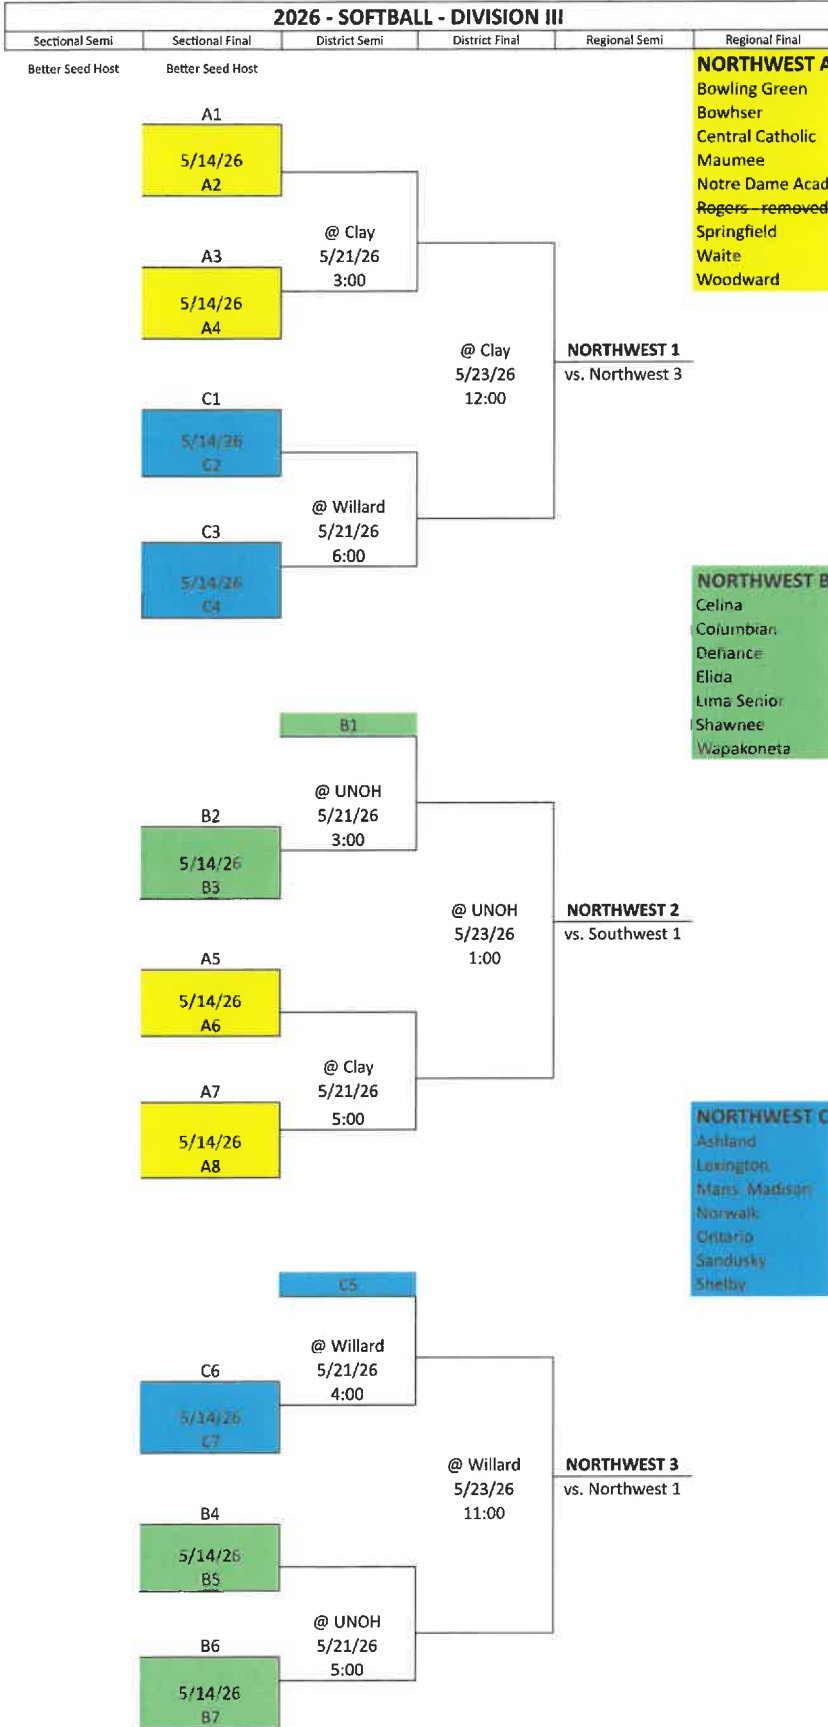

2026 - SOFTBALL - DIVISION II

Sectional Semi	Sectional Final	District Semi	District Final	Regional Semi	Regional Final
Better Seed Host	Better Seed Host				

SCHOOLS

Anthony Wayne

Clay

Fremont Ross

St. Ursula

~~Start - removed 4/14~~

Syl. Northview

Syl. Southview

2026 - SOFTBALL - DIVISION III

2026 DRAW ORDER : A - C - B

2026 DRAW ORDER : A - B

2026 - SOFTBALL - DIVISION VI

- GROUP C**
- Fairview
 - Hicksville
 - Liberty Center
 - Montpelier
 - Patrick Henry
 - Tinora
 - Van Buren
 - Wayne Trace

- GROUP D**
- Lakota
 - Margaretta
 - Northwood
 - Ottawa Hills
 - Toledo Christian
 - Western Reserve
 - Woodmore

2026 DRAW ORDER : E - A - C - D - B

2026 - SOFTBALL - DIVISION VII

Sectional Semi	Sectional Final	District Semi	District Final	Regional Semi	Regional Final
Better Seed Host	Better Seed Host				

GROUP A

Antwerp
 Ayersville
 Continental
 Holgate
 Kalida
 Miller City
 Ottoville

GROUP B

Arlington
~~Cory Rawson removed 4/30~~
 Hardin Northern
 Pandora-Gilboa
 Ridgemont
 Upper Scioto Valley
 Waynesfield-Goshen