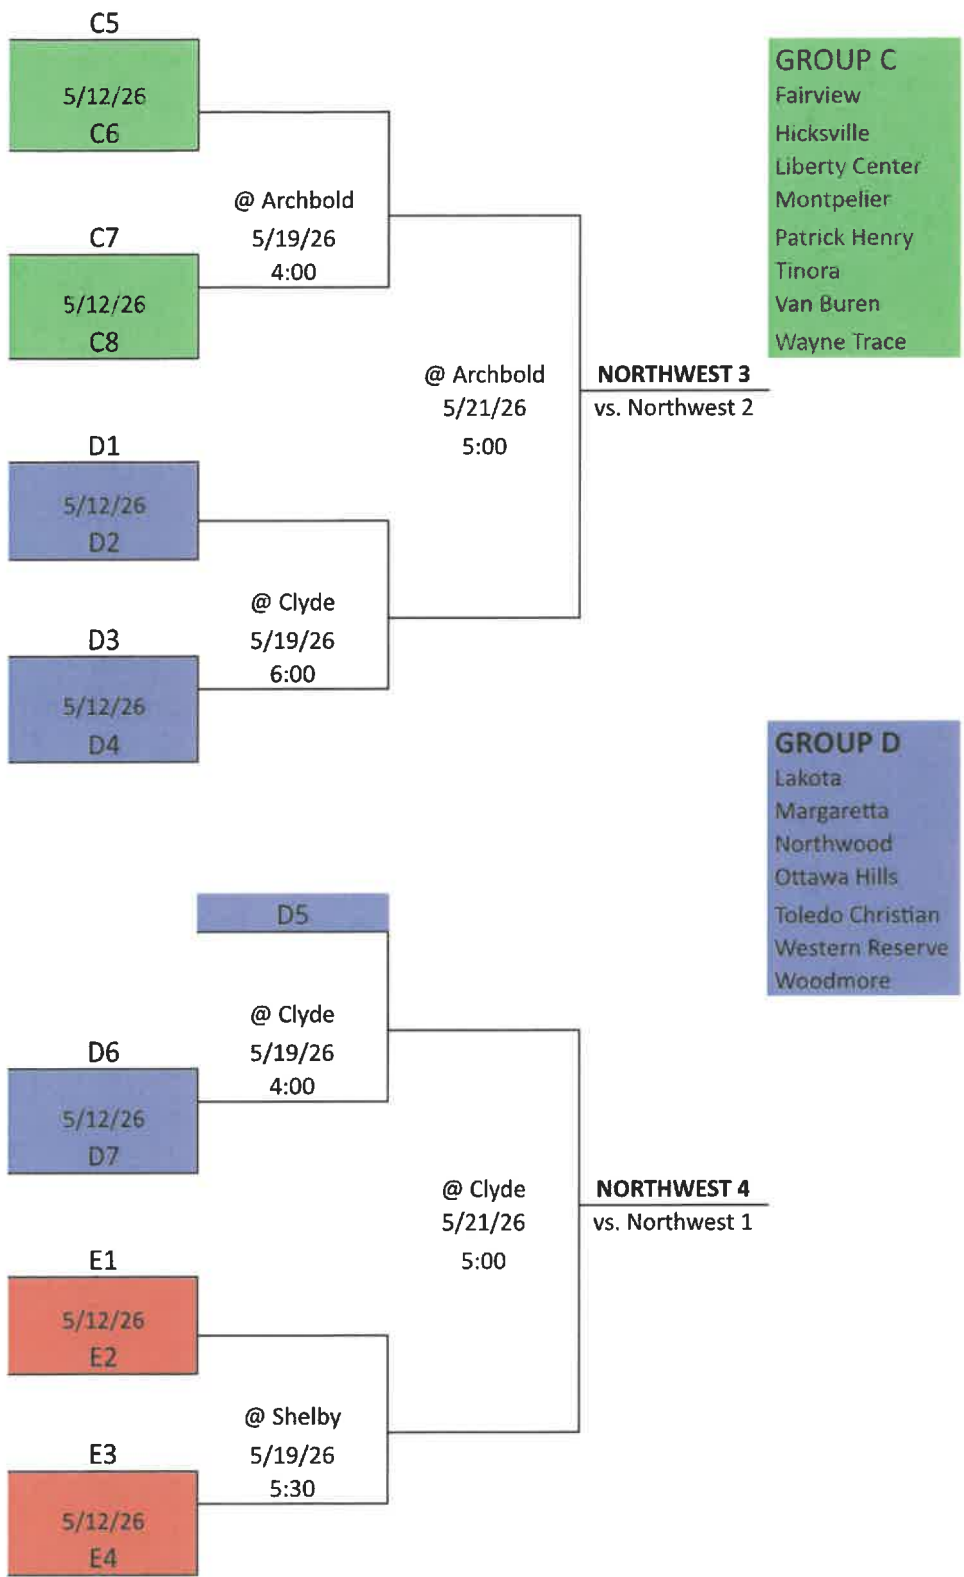

2026 - SOFTBALL - DIVISION II

Sectional Semi	Sectional Final	District Semi	District Final	Regional Semi	Regional Final
Better Seed Host	Better Seed Host				

SCHOOLS

Anthony Wayne

Clay

Fremont Ross

St. Ursula

~~Start - removed 4/14~~

Syl. Northview

Syl. Southview

2026 - SOFTBALL - DIVISION III

2026 DRAW ORDER : A - C - B

2026 DRAW ORDER : A - B

2026 - SOFTBALL - DIVISION VI

- GROUP C**
- Fairview
 - Hicksville
 - Liberty Center
 - Montpelier
 - Patrick Henry
 - Tinora
 - Van Buren
 - Wayne Trace

- GROUP D**
- Lakota
 - Margaretta
 - Northwood
 - Ottawa Hills
 - Toledo Christian
 - Western Reserve
 - Woodmore

2026 DRAW ORDER : E - A - C - D - B

2026 - SOFTBALL - DIVISION VII

Sectional Semi	Sectional Final	District Semi	District Final	Regional Semi	Regional Final
Better Seed Host	Better Seed Host				

GROUP A

Antwerp
 Ayersville
 Continental
 Holgate
 Kalida
 Miller City
 Ottoville

GROUP B

Arlington
~~Cory Rawson removed 4/30~~
 Hardin Northern
 Pandora-Gilboa
 Ridgemont
 Upper Scioto Valley
 Waynesfield-Goshen