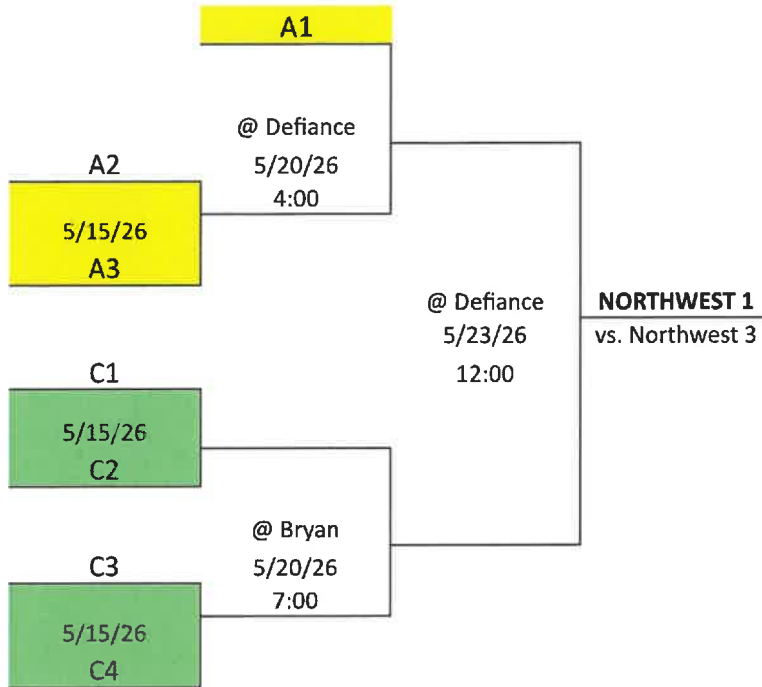

~~Start - removed 4/14~~

Syl. Northview

Syl. Southview

2026 - SOFTBALL - DIVISION III

2026 DRAW ORDER : A - C - B

2026 DRAW ORDER : A - B

2026 - SOFTBALL - DIVISION VI

- GROUP C**
- Fairview
 - Hicksville
 - Liberty Center
 - Montpelier
 - Patrick Henry
 - Tinora
 - Van Buren
 - Wayne Trace

- GROUP D**
- Lakota
 - Margaretta
 - Northwood
 - Ottawa Hills
 - Toledo Christian
 - Western Reserve
 - Woodmore

2026 DRAW ORDER : E - A - C - D - B

2026 - SOFTBALL - DIVISION VII

Sectional Semi	Sectional Final	District Semi	District Final	Regional Semi	Regional Final
Better Seed Host	Better Seed Host				

GROUP A

Antwerp
 Ayersville
 Continental
 Holgate
 Kalida
 Miller City
 Ottoville

GROUP B

Arlington
~~Cory Rawson removed 4/30~~
 Hardin Northern
 Pandora-Gilboa
 Ridgemont
 Upper Scioto Valley
 Waynesfield-Goshen

2026 DRAW ORDER : E - F - B - C - D - A