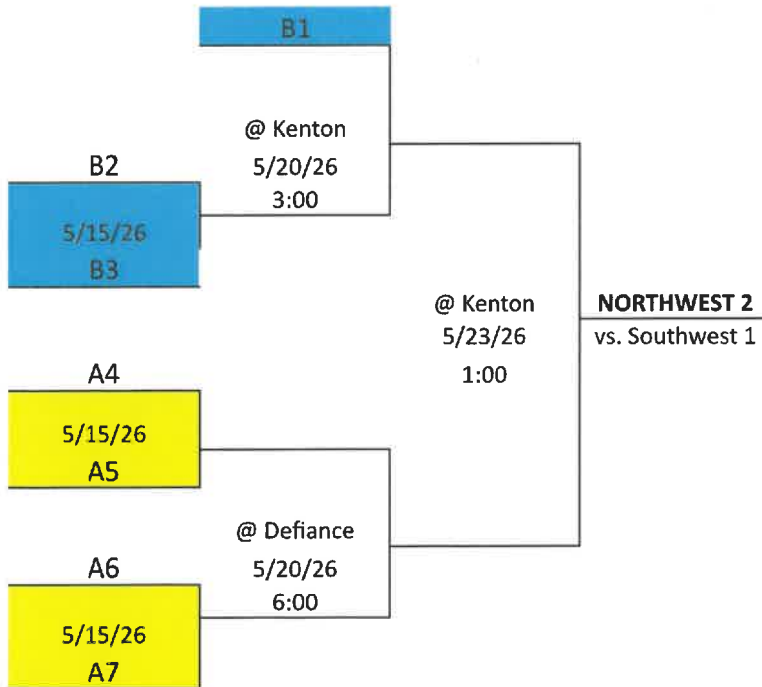

~~Start - removed 4/14~~

Syl. Northview

Syl. Southview

2026 - SOFTBALL - DIVISION III

2026 DRAW ORDER : A - C - B

2026 DRAW ORDER : A - B

2026 - SOFTBALL - DIVISION VI

- GROUP C**
- Fairview
 - Hicksville
 - Liberty Center
 - Montpelier
 - Patrick Henry
 - Tinora
 - Van Buren
 - Wayne Trace

- GROUP D**
- Lakota
 - Margaretta
 - Northwood
 - Ottawa Hills
 - Toledo Christian
 - Western Reserve
 - Woodmore

2026 DRAW ORDER : E - A - C - D - B

2026 - SOFTBALL - DIVISION VII

Sectional Semi	Sectional Final	District Semi	District Final	Regional Semi	Regional Final
Better Seed Host	Better Seed Host				

GROUP A

Antwerp
 Ayersville
 Continental
 Holgate
 Kalida
 Miller City
 Ottoville

GROUP B

Arlington
~~Cory Rawson removed 4/30~~
 Hardin Northern
 Pandora-Gilboa
 Ridgemont
 Upper Scioto Valley
 Waynesfield-Goshen

2026 DRAW ORDER : E - F - B - C - D - A