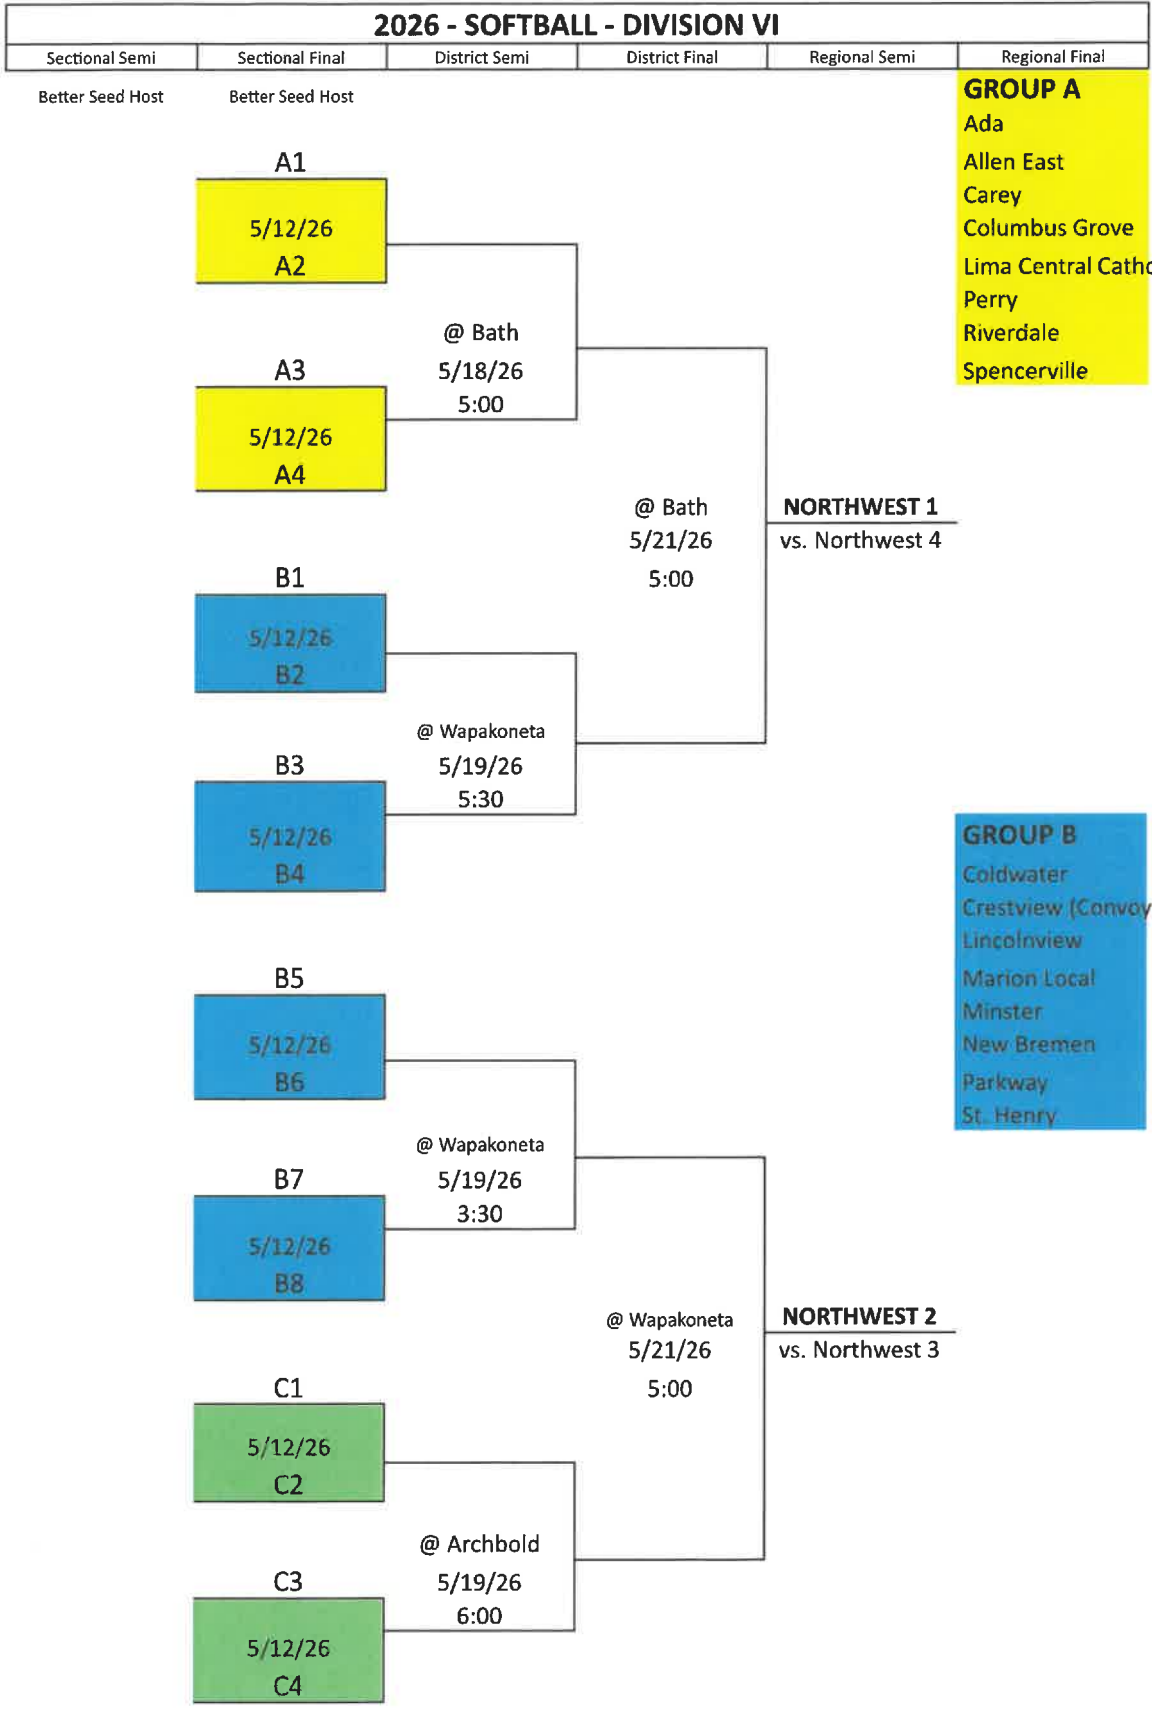

~~Start - removed 4/14~~

Syl. Northview

Syl. Southview

2026 - SOFTBALL - DIVISION III

2026 DRAW ORDER : A - C - B

2026 DRAW ORDER : A - B

2026 - SOFTBALL - DIVISION VI

- GROUP C**
- Fairview
 - Hicksville
 - Liberty Center
 - Montpelier
 - Patrick Henry
 - Tinora
 - Van Buren
 - Wayne Trace

- GROUP D**
- Lakota
 - Margaretta
 - Northwood
 - Ottawa Hills
 - Toledo Christian
 - Western Reserve
 - Woodmore

2026 DRAW ORDER : E - A - C - D - B

2026 - SOFTBALL - DIVISION VII

Sectional Semi	Sectional Final	District Semi	District Final	Regional Semi	Regional Final
Better Seed Host	Better Seed Host				

GROUP A

Antwerp
 Ayersville
 Continental
 Holgate
 Kalida
 Miller City
 Ottoville

GROUP B

Arlington
~~Cory Rawson removed 4/30~~
 Hardin Northern
 Pandora-Gilboa
 Ridgemont
 Upper Scioto Valley
 Waynesfield-Goshen

2026 DRAW ORDER : E - F - B - C - D - A