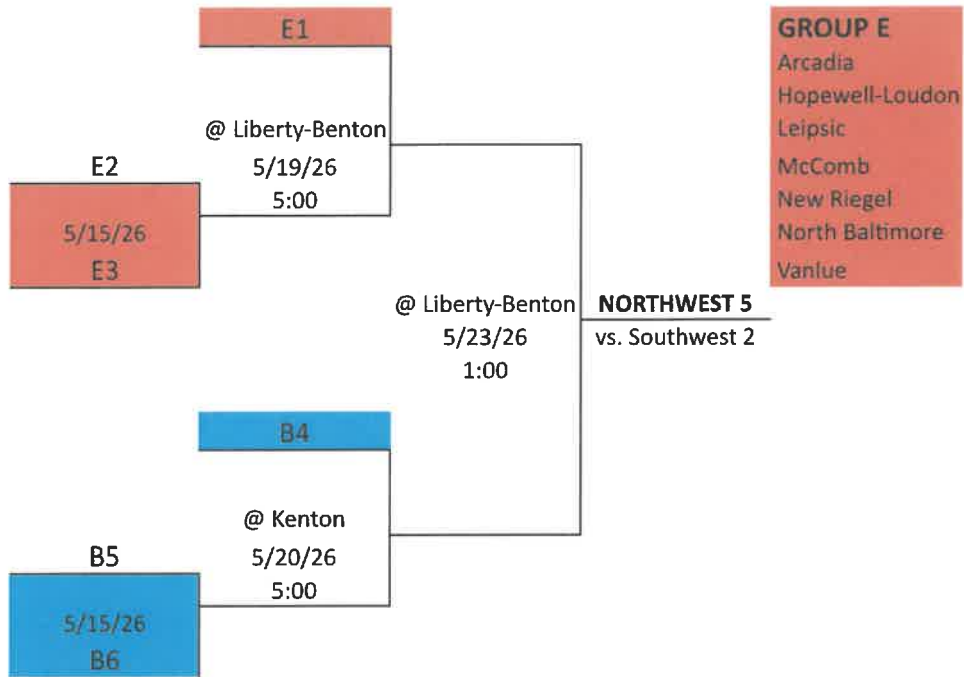

~~Start - removed 4/14~~

Syl. Northview

Syl. Southview

2026 - SOFTBALL - DIVISION III

2026 DRAW ORDER : A - C - B

2026 DRAW ORDER : A - B

2026 - SOFTBALL - DIVISION VI

- GROUP C**
- Fairview
 - Hicksville
 - Liberty Center
 - Montpelier
 - Patrick Henry
 - Tinora
 - Van Buren
 - Wayne Trace

- GROUP D**
- Lakota
 - Margaretta
 - Northwood
 - Ottawa Hills
 - Toledo Christian
 - Western Reserve
 - Woodmore

2026 DRAW ORDER : E - A - C - D - B

2026 - SOFTBALL - DIVISION VII

Sectional Semi	Sectional Final	District Semi	District Final	Regional Semi	Regional Final
Better Seed Host	Better Seed Host				

GROUP A

Antwerp
 Ayersville
 Continental
 Holgate
 Kalida
 Miller City
 Ottoville

GROUP B

Arlington
~~Cory Rawson removed 4/30~~
 Hardin Northern
 Pandora-Gilboa
 Ridgemont
 Upper Scioto Valley
 Waynesfield-Goshen

2026 DRAW ORDER : E - F - B - C - D - A