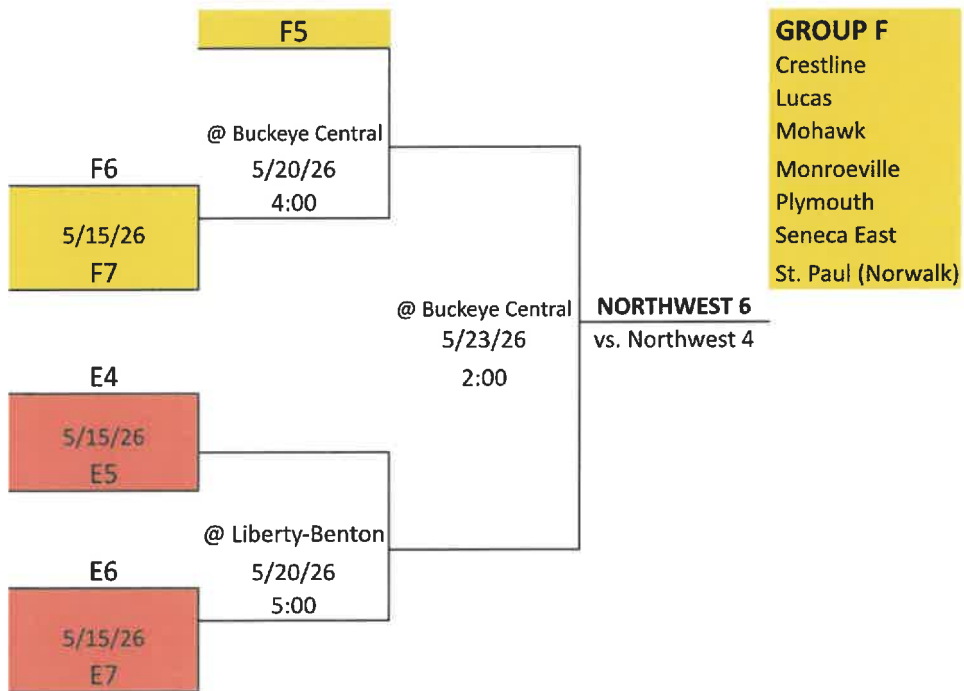

~~Start - removed 4/14~~

Syl. Northview

Syl. Southview

2026 - SOFTBALL - DIVISION III

2026 DRAW ORDER : A - C - B

2026 DRAW ORDER : A - B

2026 - SOFTBALL - DIVISION VI

- GROUP C**
- Fairview
 - Hicksville
 - Liberty Center
 - Montpelier
 - Patrick Henry
 - Tinora
 - Van Buren
 - Wayne Trace

- GROUP D**
- Lakota
 - Margaretta
 - Northwood
 - Ottawa Hills
 - Toledo Christian
 - Western Reserve
 - Woodmore

2026 DRAW ORDER : E - A - C - D - B

2026 - SOFTBALL - DIVISION VII

Sectional Semi	Sectional Final	District Semi	District Final	Regional Semi	Regional Final
Better Seed Host	Better Seed Host				

GROUP A

Antwerp
 Ayersville
 Continental
 Holgate
 Kalida
 Miller City
 Ottoville

GROUP B

Arlington
~~Cory Rawson removed 4/30~~
 Hardin Northern
 Pandora-Gilboa
 Ridgemont
 Upper Scioto Valley
 Waynesfield-Goshen

2026 DRAW ORDER : E - F - B - C - D - A