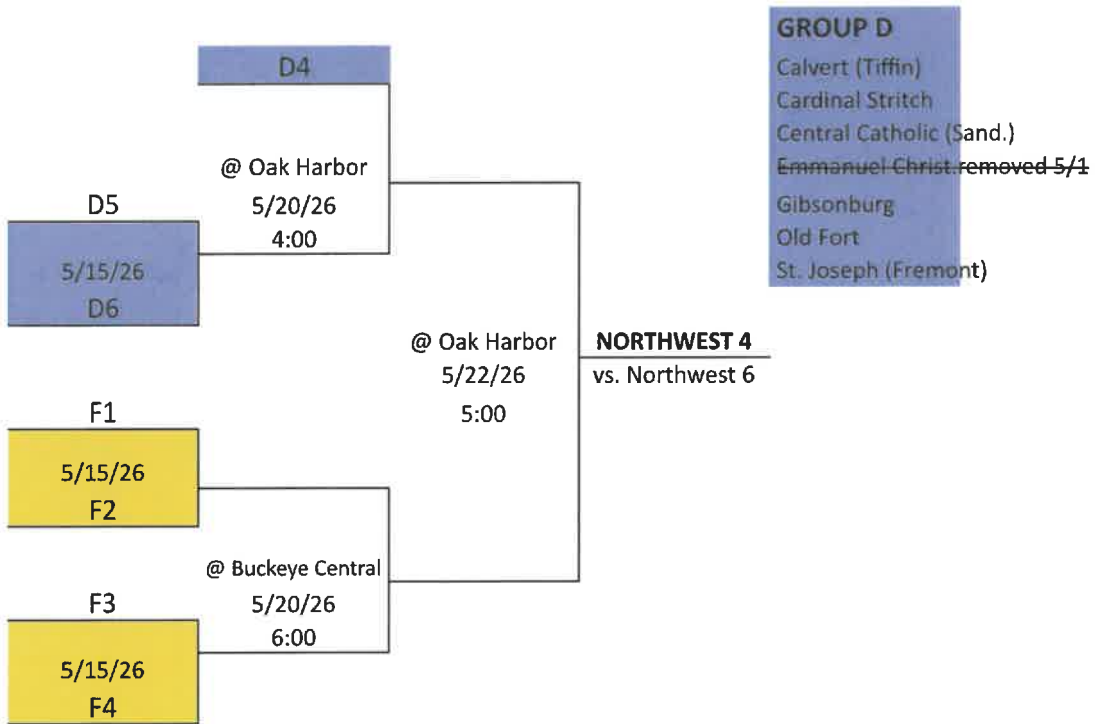

~~Start - removed 4/14~~

Syl. Northview

Syl. Southview

2026 - SOFTBALL - DIVISION III

2026 DRAW ORDER : A - C - B

2026 DRAW ORDER : A - B

2026 - SOFTBALL - DIVISION VI

- GROUP C**
- Fairview
 - Hicksville
 - Liberty Center
 - Montpelier
 - Patrick Henry
 - Tinora
 - Van Buren
 - Wayne Trace

- GROUP D**
- Lakota
 - Margaretta
 - Northwood
 - Ottawa Hills
 - Toledo Christian
 - Western Reserve
 - Woodmore

2026 DRAW ORDER : E - A - C - D - B

2026 - SOFTBALL - DIVISION VII

Sectional Semi	Sectional Final	District Semi	District Final	Regional Semi	Regional Final
Better Seed Host	Better Seed Host				

GROUP A

Antwerp
 Ayersville
 Continental
 Holgate
 Kalida
 Miller City
 Ottoville

GROUP B

Arlington
~~Cory Rawson removed 4/30~~
 Hardin Northern
 Pandora-Gilboa
 Ridgemont
 Upper Scioto Valley
 Waynesfield-Goshen

2026 DRAW ORDER : E - F - B - C - D - A