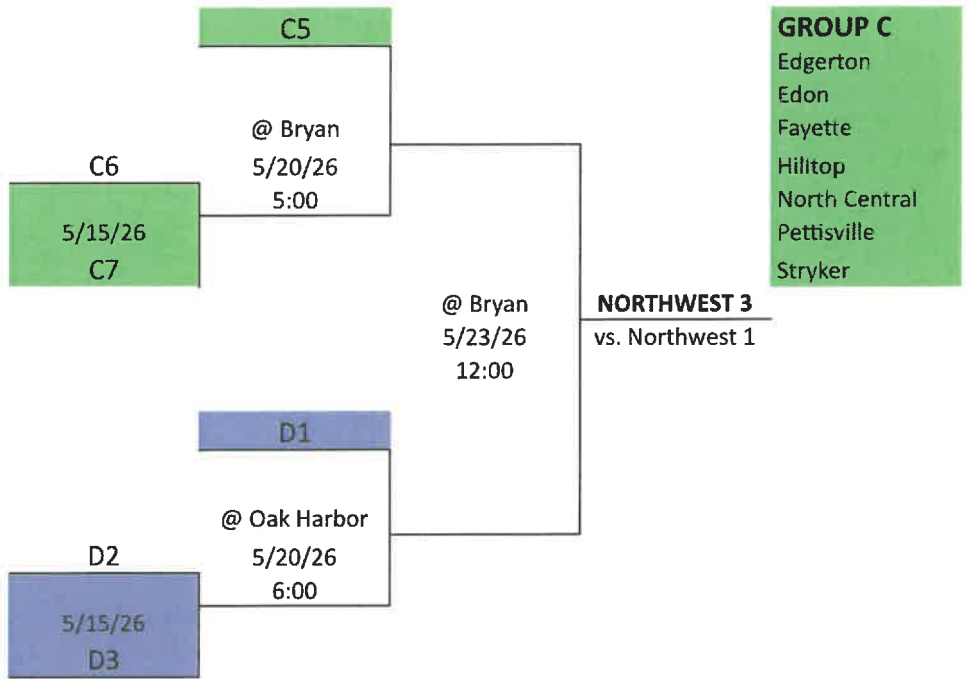

~~Start - removed 4/14~~

Syl. Northview

Syl. Southview

2026 - SOFTBALL - DIVISION III

2026 DRAW ORDER : A - C - B

2026 DRAW ORDER : A - B

2026 - SOFTBALL - DIVISION VI

- GROUP C**
- Fairview
 - Hicksville
 - Liberty Center
 - Montpelier
 - Patrick Henry
 - Tinora
 - Van Buren
 - Wayne Trace

- GROUP D**
- Lakota
 - Margaretta
 - Northwood
 - Ottawa Hills
 - Toledo Christian
 - Western Reserve
 - Woodmore

2026 DRAW ORDER : E - A - C - D - B

2026 - SOFTBALL - DIVISION VII

Sectional Semi	Sectional Final	District Semi	District Final	Regional Semi	Regional Final
Better Seed Host	Better Seed Host				

GROUP A

Antwerp
 Ayersville
 Continental
 Holgate
 Kalida
 Miller City
 Ottoville

GROUP B

Arlington
~~Cory Rawson removed 4/30~~
 Hardin Northern
 Pandora-Gilboa
 Ridgemont
 Upper Scioto Valley
 Waynesfield-Goshen

2026 DRAW ORDER : E - F - B - C - D - A