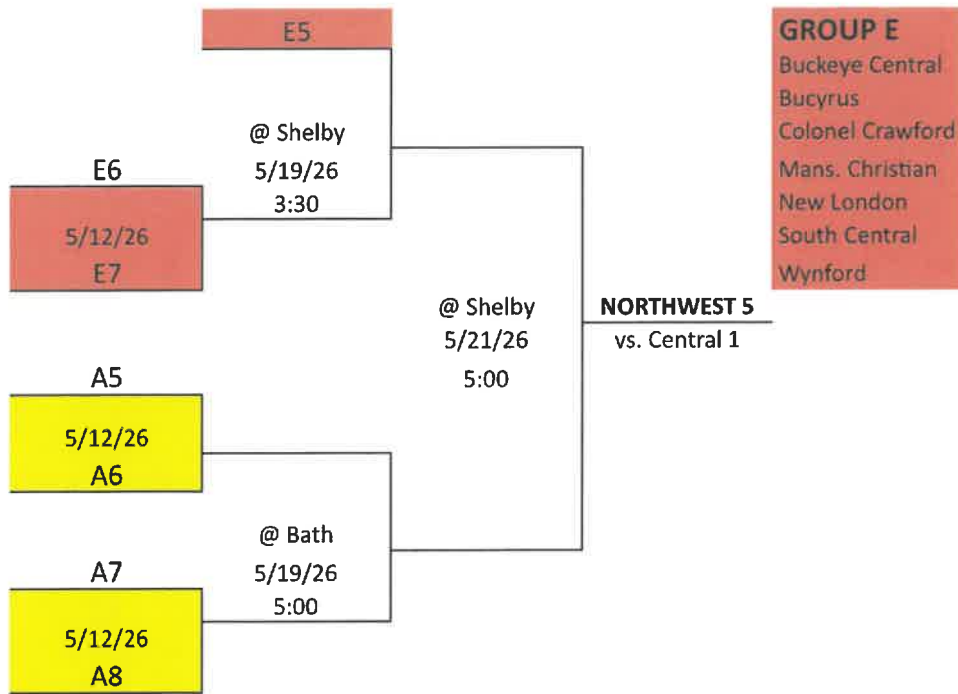

2026 - SOFTBALL - DIVISION II

Sectional Semi	Sectional Final	District Semi	District Final	Regional Semi	Regional Final
Better Seed Host	Better Seed Host				

SCHOOLS

Anthony Wayne

Clay

Fremont Ross

St. Ursula

~~Start - removed 4/14~~

Syl. Northview

Syl. Southview

2026 - SOFTBALL - DIVISION III

2026 DRAW ORDER : A - C - B

2026 DRAW ORDER : A - B

2026 - SOFTBALL - DIVISION VI

- GROUP C**
- Fairview
 - Hicksville
 - Liberty Center
 - Montpelier
 - Patrick Henry
 - Tinora
 - Van Buren
 - Wayne Trace

- GROUP D**
- Lakota
 - Margaretta
 - Northwood
 - Ottawa Hills
 - Toledo Christian
 - Western Reserve
 - Woodmore

2026 DRAW ORDER : E - A - C - D - B

2026 - SOFTBALL - DIVISION VII

Sectional Semi	Sectional Final	District Semi	District Final	Regional Semi	Regional Final
Better Seed Host	Better Seed Host				

GROUP A

Antwerp
 Ayersville
 Continental
 Holgate
 Kalida
 Miller City
 Ottoville

GROUP B

Arlington
~~Cory Rawson removed 4/30~~
 Hardin Northern
 Pandora-Gilboa
 Ridgemont
 Upper Scioto Valley
 Waynesfield-Goshen