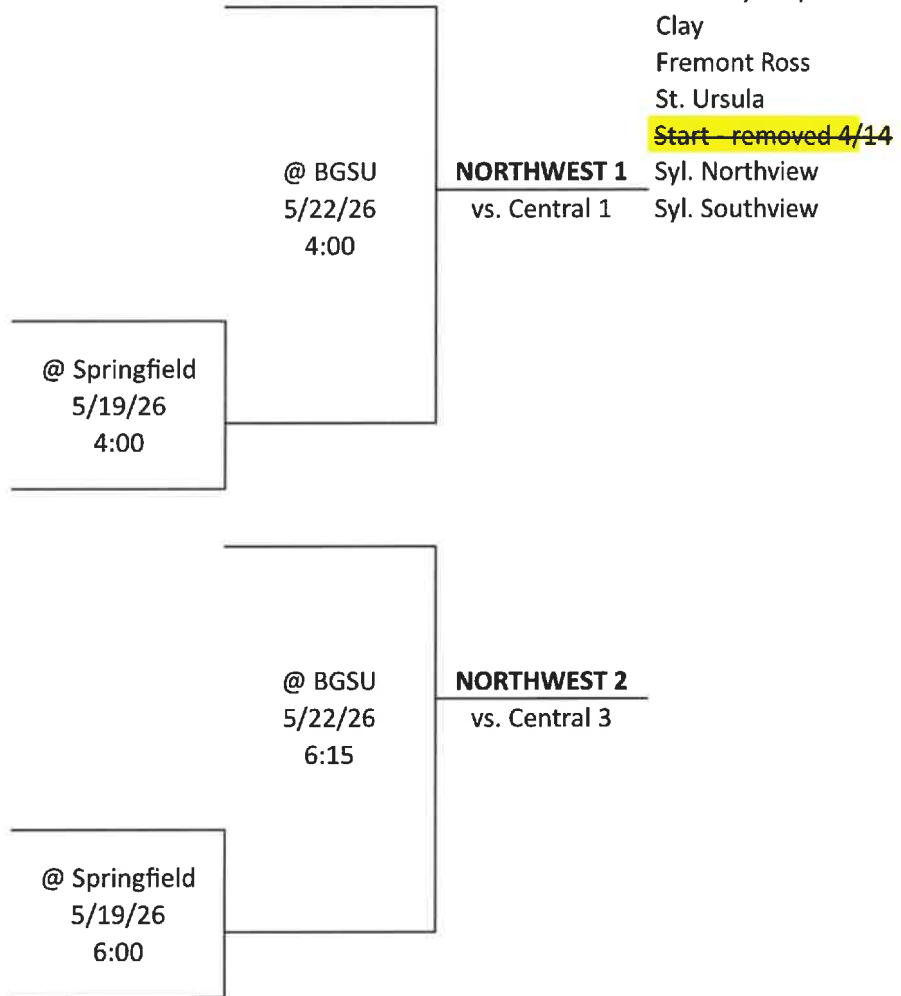

2026 - SOFTBALL - DIVISION II

Sectional Semi	Sectional Final	District Semi	District Final	Regional Semi	Regional Final
Better Seed Host	Better Seed Host				

SCHOOLS

Anthony Wayne

Clay

Fremont Ross

St. Ursula

~~Start - removed 4/14~~

Syl. Northview

Syl. Southview

2026 - SOFTBALL - DIVISION III

2026 DRAW ORDER : A - C - B

2026 DRAW ORDER : A - B

2026 - SOFTBALL - DIVISION VI

- GROUP C**
- Fairview
 - Hicksville
 - Liberty Center
 - Montpelier
 - Patrick Henry
 - Tinora
 - Van Buren
 - Wayne Trace

- GROUP D**
- Lakota
 - Margaretta
 - Northwood
 - Ottawa Hills
 - Toledo Christian
 - Western Reserve
 - Woodmore

2026 DRAW ORDER : E - A - C - D - B

2026 - SOFTBALL - DIVISION VII

Sectional Semi	Sectional Final	District Semi	District Final	Regional Semi	Regional Final
Better Seed Host	Better Seed Host				

GROUP A

Antwerp
 Ayersville
 Continental
 Holgate
 Kalida
 Miller City
 Ottoville

GROUP B

Arlington
~~Cory Rawson removed 4/30~~
 Hardin Northern
 Pandora-Gilboa
 Ridgemont
 Upper Scioto Valley
 Waynesfield-Goshen