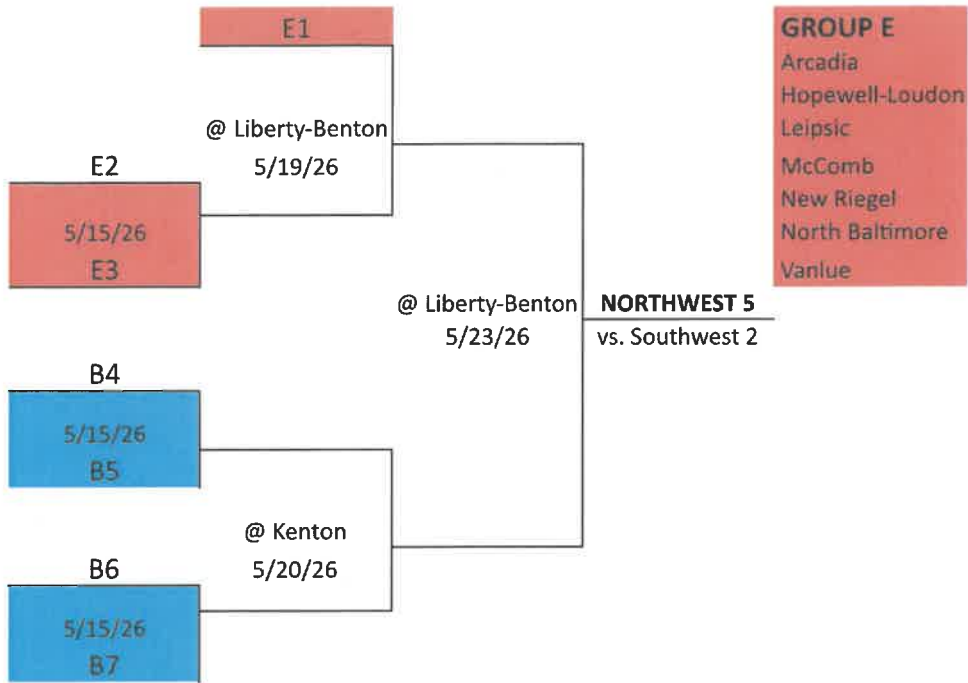

Better Seed Host

Better Seed Host

GROUP A

- Ada
- Allen East
- Carey
- Columbus Grove
- Lima Central Catholic
- Perry
- Riverdale
- Spencerville

NORTHWEST 1
vs. Northwest 4

GROUP B

- Coldwater
- Crestview (Convoy)
- Lincolnview
- Marion Local
- Minster
- New Bremen
- Parkway
- St. Henry

NORTHWEST 2
vs. Northwest 3

2026 DRAW ORDER : E - A - C - D - B

2026 - SOFTBALL - DIVISION VII

Sectional Semi	Sectional Final	District Semi	District Final	Regional Semi	Regional Final
----------------	-----------------	---------------	----------------	---------------	----------------

Better Seed Host Better Seed Host

- GROUP A**
 Antwerp
 Ayersville
 Continental
 Holgate
 Kalida
 Miller City
 Ottoville

- GROUP B**
 Arlington
 Cory-Rawson
 Hardin Northern
 Pandora-Gilboa
 Ridgmont
 Upper Scioto Valley
 Waynesfield-Goshen

- GROUP C**
- Edgerton
 - Edon
 - Fayette
 - Hilltop
 - North Central
 - Pettisville
 - Stryker

- GROUP D**
- Calvert (Tiffin)
 - Cardinal Stritch
 - Central Catholic (Sand.)
 - Emmanuel Christ.
 - Gibsonburg
 - Old Fort
 - St. Joseph (Fremont)