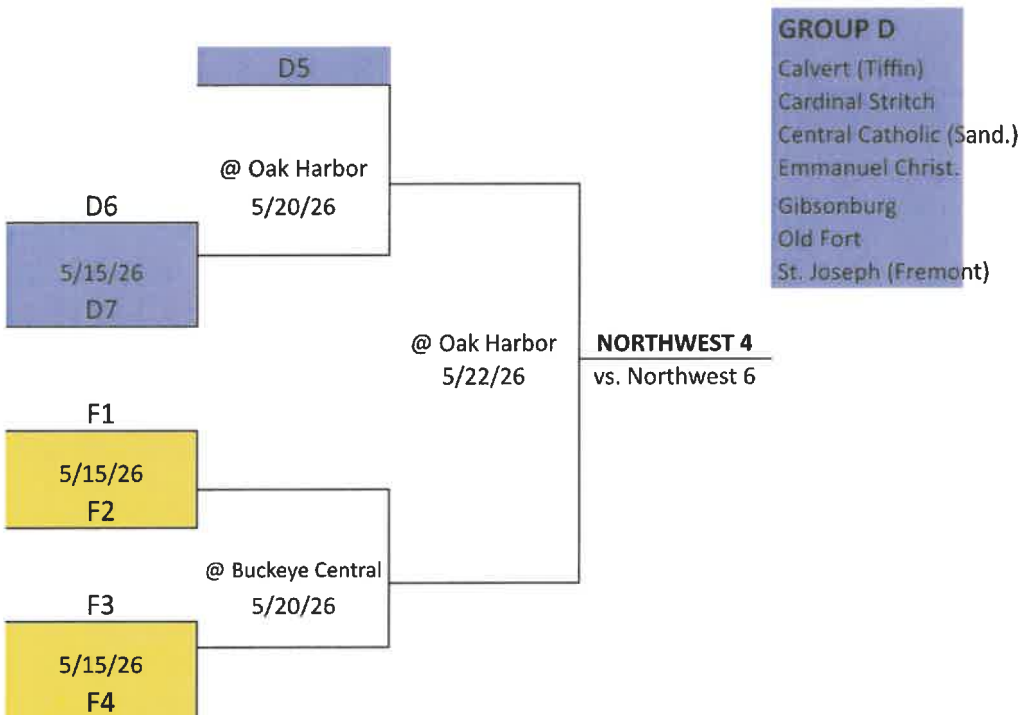

Better Seed Host

Better Seed Host

GROUP A

- Ada
- Allen East
- Carey
- Columbus Grove
- Lima Central Catholic
- Perry
- Riverdale
- Spencerville

NORTHWEST 1
vs. Northwest 4

GROUP B

- Coldwater
- Crestview (Convoy)
- Lincolnview
- Marion Local
- Minster
- New Bremen
- Parkway
- St. Henry

NORTHWEST 2
vs. Northwest 3

2026 DRAW ORDER : E - A - C - D - B

2026 - SOFTBALL - DIVISION VII

Sectional Semi	Sectional Final	District Semi	District Final	Regional Semi	Regional Final
----------------	-----------------	---------------	----------------	---------------	----------------

Better Seed Host Better Seed Host

- GROUP A**
 Antwerp
 Ayersville
 Continental
 Holgate
 Kalida
 Miller City
 Ottoville

- GROUP B**
 Arlington
 Cory-Rawson
 Hardin Northern
 Pandora-Gilboa
 Ridgmont
 Upper Scioto Valley
 Waynesfield-Goshen

- GROUP C**
- Edgerton
 - Edon
 - Fayette
 - Hilltop
 - North Central
 - Pettisville
 - Stryker

- GROUP D**
- Calvert (Tiffin)
 - Cardinal Stritch
 - Central Catholic (Sand.)
 - Emmanuel Christ.
 - Gibsonburg
 - Old Fort
 - St. Joseph (Fremont)