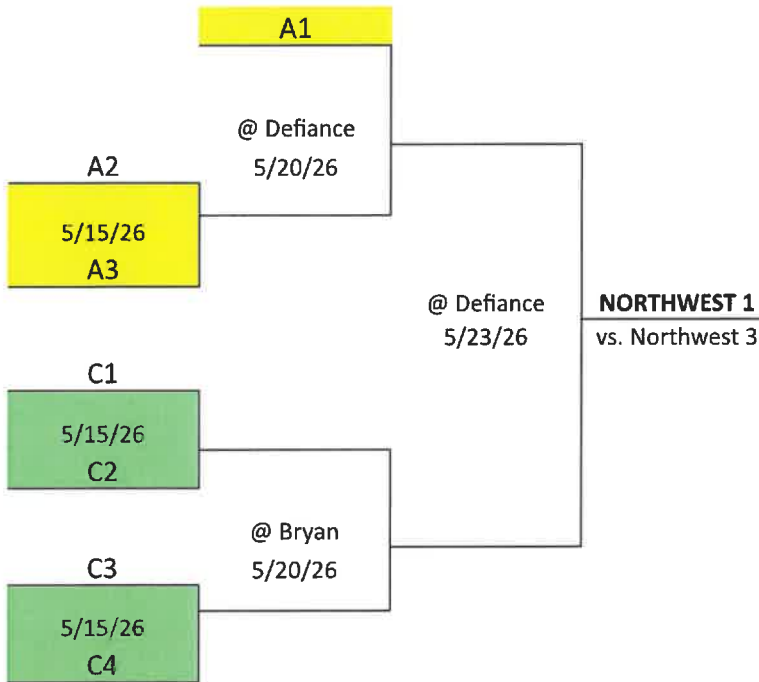

2026 - SOFTBALL - DIVISION III

2026 DRAW ORDER : A - C - B

2026 DRAW ORDER : C - B - A

2026 - SOFTBALL - DIVISION V

2026 DRAW ORDER : A - B

2026 - SOFTBALL - DIVISION VI

Sectional Semi	Sectional Final	District Semi	District Final	Regional Semi	Regional Final
----------------	-----------------	---------------	----------------	---------------	----------------

Better Seed Host

Better Seed Host

GROUP A

- Ada
- Allen East
- Carey
- Columbus Grove
- Lima Central Catholic
- Perry
- Riverdale
- Spencerville

NORTHWEST 1
vs. Northwest 4

GROUP B

- Coldwater
- Crestview (Convoy)
- Lincolnview
- Marion Local
- Minster
- New Bremen
- Parkway
- St. Henry

NORTHWEST 2
vs. Northwest 3

2026 DRAW ORDER : E - A - C - D - B

2026 - SOFTBALL - DIVISION VII

Sectional Semi	Sectional Final	District Semi	District Final	Regional Semi	Regional Final
----------------	-----------------	---------------	----------------	---------------	----------------

Better Seed Host Better Seed Host

- GROUP A**
 Antwerp
 Ayersville
 Continental
 Holgate
 Kalida
 Miller City
 Ottoville

- GROUP B**
 Arlington
 Cory-Rawson
 Hardin Northern
 Pandora-Gilboa
 Ridgmont
 Upper Scioto Valley
 Waynesfield-Goshen