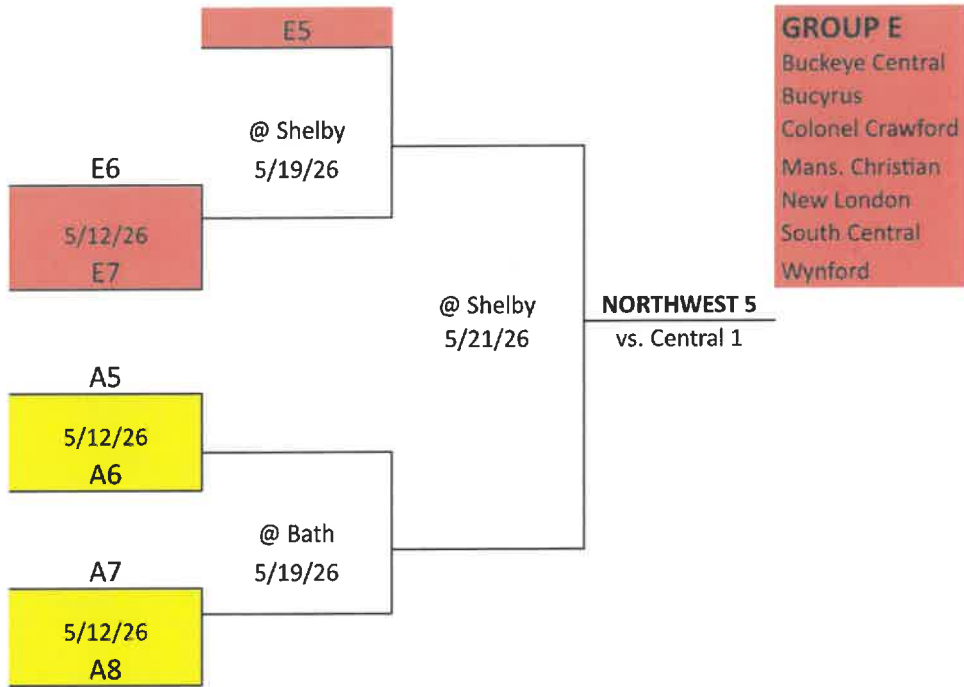

2026 - SOFTBALL - DIVISION III

2026 DRAW ORDER : A - C - B

2026 DRAW ORDER : C - B - A

2026 - SOFTBALL - DIVISION V

2026 DRAW ORDER : A - B

2026 - SOFTBALL - DIVISION VI

Sectional Semi	Sectional Final	District Semi	District Final	Regional Semi	Regional Final
----------------	-----------------	---------------	----------------	---------------	----------------

Better Seed Host

Better Seed Host

GROUP A

- Ada
- Allen East
- Carey
- Columbus Grove
- Lima Central Catholic
- Perry
- Riverdale
- Spencerville

NORTHWEST 1
vs. Northwest 4

GROUP B

- Coldwater
- Crestview (Convoy)
- Lincolnview
- Marion Local
- Minster
- New Bremen
- Parkway
- St. Henry

NORTHWEST 2
vs. Northwest 3

2026 DRAW ORDER : E - A - C - D - B

2026 - SOFTBALL - DIVISION VII

Sectional Semi	Sectional Final	District Semi	District Final	Regional Semi	Regional Final
----------------	-----------------	---------------	----------------	---------------	----------------

Better Seed Host Better Seed Host

- GROUP A**
 Antwerp
 Ayersville
 Continental
 Holgate
 Kalida
 Miller City
 Ottoville

- GROUP B**
 Arlington
 Cory-Rawson
 Hardin Northern
 Pandora-Gilboa
 Ridgmont
 Upper Scioto Valley
 Waynesfield-Goshen