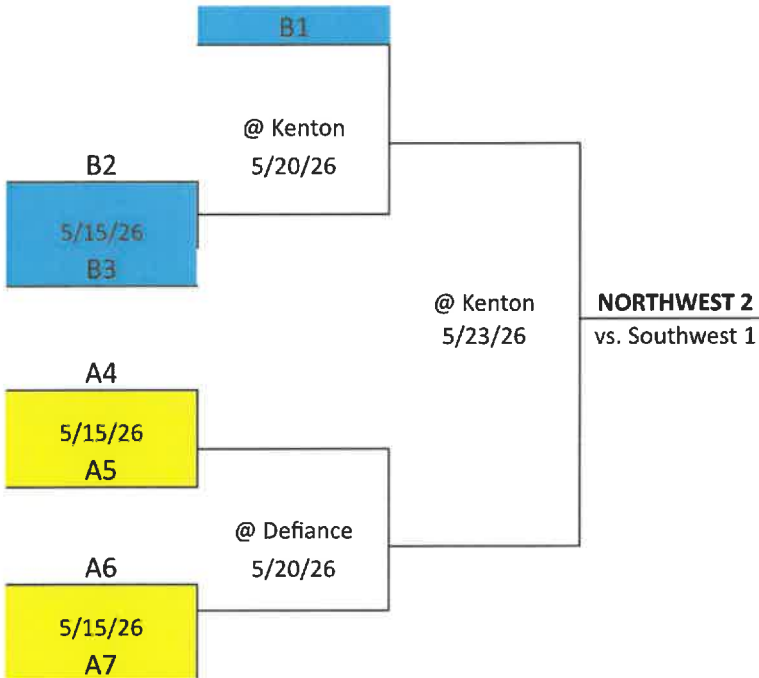

2026 - SOFTBALL - DIVISION III

2026 DRAW ORDER : A - C - B

2026 DRAW ORDER : C - B - A

2026 - SOFTBALL - DIVISION V

2026 DRAW ORDER : A - B

2026 - SOFTBALL - DIVISION VI

Sectional Semi	Sectional Final	District Semi	District Final	Regional Semi	Regional Final
----------------	-----------------	---------------	----------------	---------------	----------------

Better Seed Host

Better Seed Host

GROUP A

- Ada
- Allen East
- Carey
- Columbus Grove
- Lima Central Catholic
- Perry
- Riverdale
- Spencerville

NORTHWEST 1
vs. Northwest 4

GROUP B

- Coldwater
- Crestview (Convoy)
- Lincolnview
- Marion Local
- Minster
- New Bremen
- Parkway
- St. Henry

NORTHWEST 2
vs. Northwest 3

2026 DRAW ORDER : E - A - C - D - B

2026 - SOFTBALL - DIVISION VII

Sectional Semi	Sectional Final	District Semi	District Final	Regional Semi	Regional Final
----------------	-----------------	---------------	----------------	---------------	----------------

Better Seed Host Better Seed Host

- GROUP A**
 Antwerp
 Ayersville
 Continental
 Holgate
 Kalida
 Miller City
 Ottoville

- GROUP B**
 Arlington
 Cory-Rawson
 Hardin Northern
 Pandora-Gilboa
 Ridgmont
 Upper Scioto Valley
 Waynesfield-Goshen