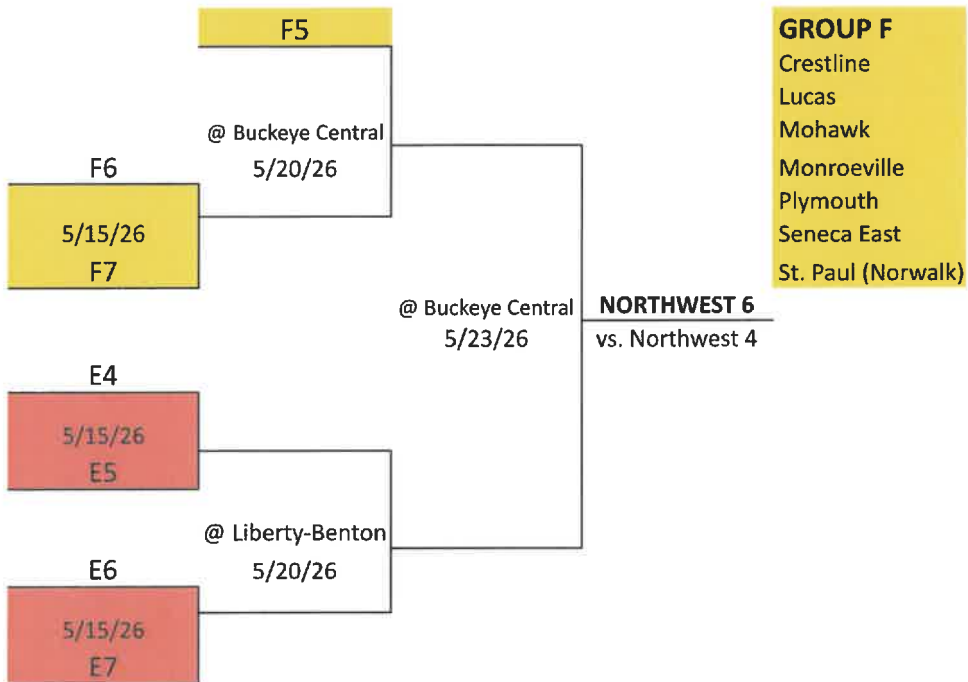

Better Seed Host

Better Seed Host

GROUP A

- Ada
- Allen East
- Carey
- Columbus Grove
- Lima Central Catholic
- Perry
- Riverdale
- Spencerville

NORTHWEST 1
vs. Northwest 4

GROUP B

- Coldwater
- Crestview (Convoy)
- Lincolnview
- Marion Local
- Minster
- New Bremen
- Parkway
- St. Henry

NORTHWEST 2
vs. Northwest 3

2026 DRAW ORDER : E - A - C - D - B

2026 - SOFTBALL - DIVISION VII

Sectional Semi	Sectional Final	District Semi	District Final	Regional Semi	Regional Final
----------------	-----------------	---------------	----------------	---------------	----------------

Better Seed Host Better Seed Host

- GROUP A**
 Antwerp
 Ayersville
 Continental
 Holgate
 Kalida
 Miller City
 Ottoville

- GROUP B**
 Arlington
 Cory-Rawson
 Hardin Northern
 Pandora-Gilboa
 Ridgmont
 Upper Scioto Valley
 Waynesfield-Goshen

- GROUP C**
- Edgerton
 - Edon
 - Fayette
 - Hilltop
 - North Central
 - Pettisville
 - Stryker

- GROUP D**
- Calvert (Tiffin)
 - Cardinal Stritch
 - Central Catholic (Sand.)
 - Emmanuel Christ.
 - Gibsonburg
 - Old Fort
 - St. Joseph (Fremont)