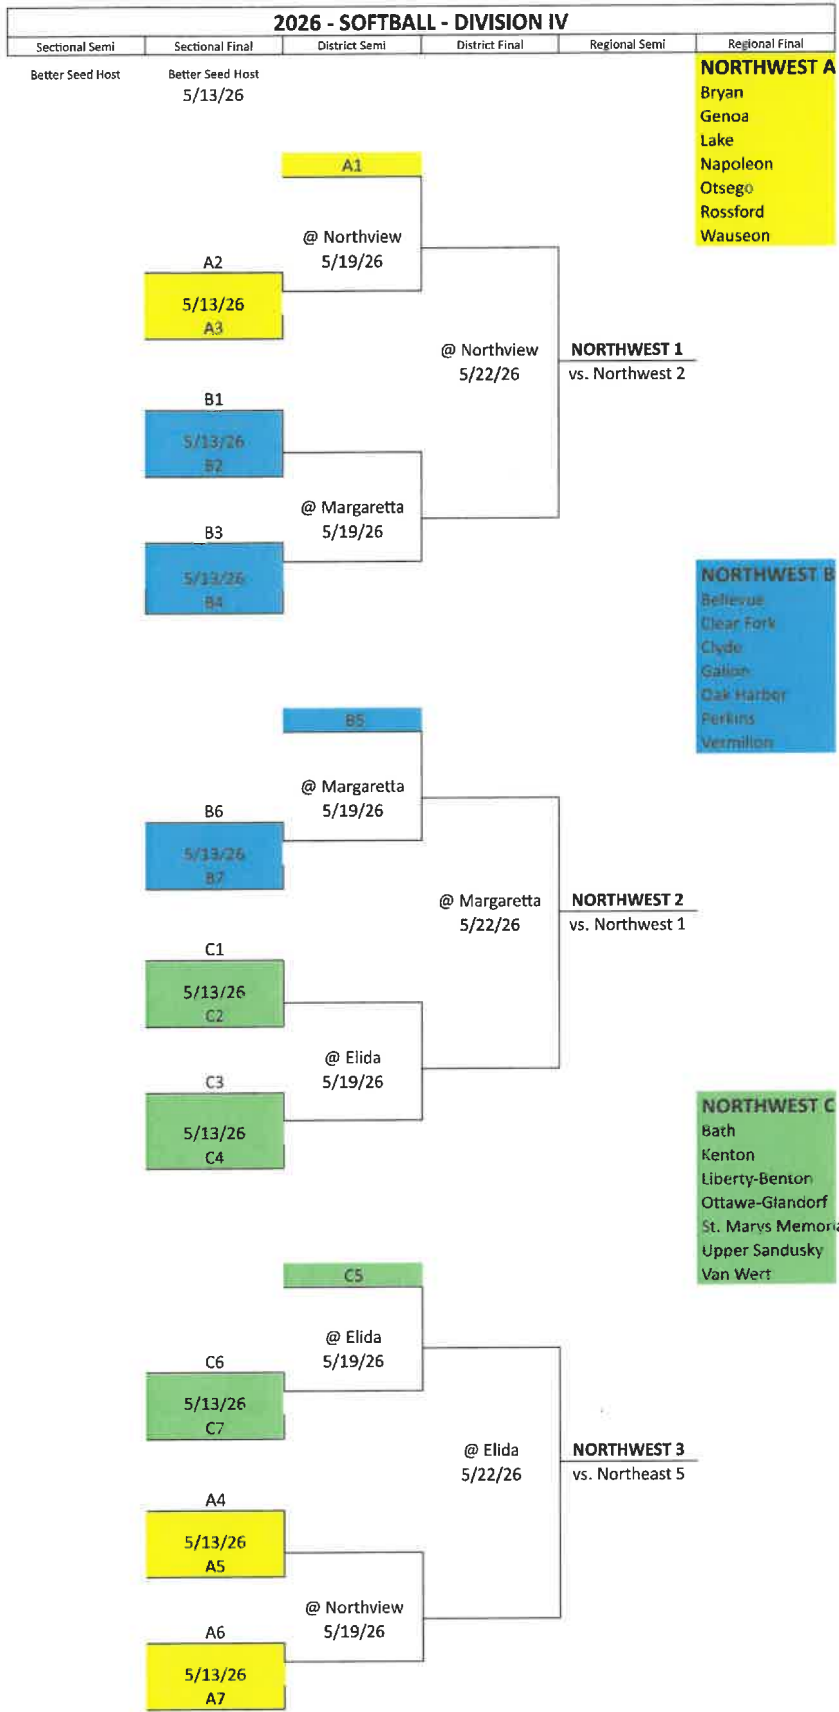

2026 - SOFTBALL - DIVISION II

Sectional Semi	Sectional Final	District Semi	District Final	Regional Semi	Regional Final
Better Seed Host	Better Seed Host				

SCHOOLS

- Anthony Wayne
- Clay
- Fremont Ross
- St. Ursula
- Start
- Syl. Northview
- Syl. Southview

2026 - SOFTBALL - DIVISION III

2026 DRAW ORDER : A - C - B

2026 DRAW ORDER : C - B - A

2026 - SOFTBALL - DIVISION V

2026 DRAW ORDER : A - B

2026 - SOFTBALL - DIVISION VI

Sectional Semi	Sectional Final	District Semi	District Final	Regional Semi	Regional Final
----------------	-----------------	---------------	----------------	---------------	----------------

Better Seed Host

Better Seed Host

GROUP A

- Ada
- Allen East
- Carey
- Columbus Grove
- Lima Central Catholic
- Perry
- Riverdale
- Spencerville

NORTHWEST 1
vs. Northwest 4

GROUP B

- Coldwater
- Crestview (Convoy)
- Lincolnview
- Marion Local
- Minster
- New Bremen
- Parkway
- St. Henry

NORTHWEST 2
vs. Northwest 3

2026 DRAW ORDER : E - A - C - D - B

2026 - SOFTBALL - DIVISION VII

Sectional Semi	Sectional Final	District Semi	District Final	Regional Semi	Regional Final
----------------	-----------------	---------------	----------------	---------------	----------------