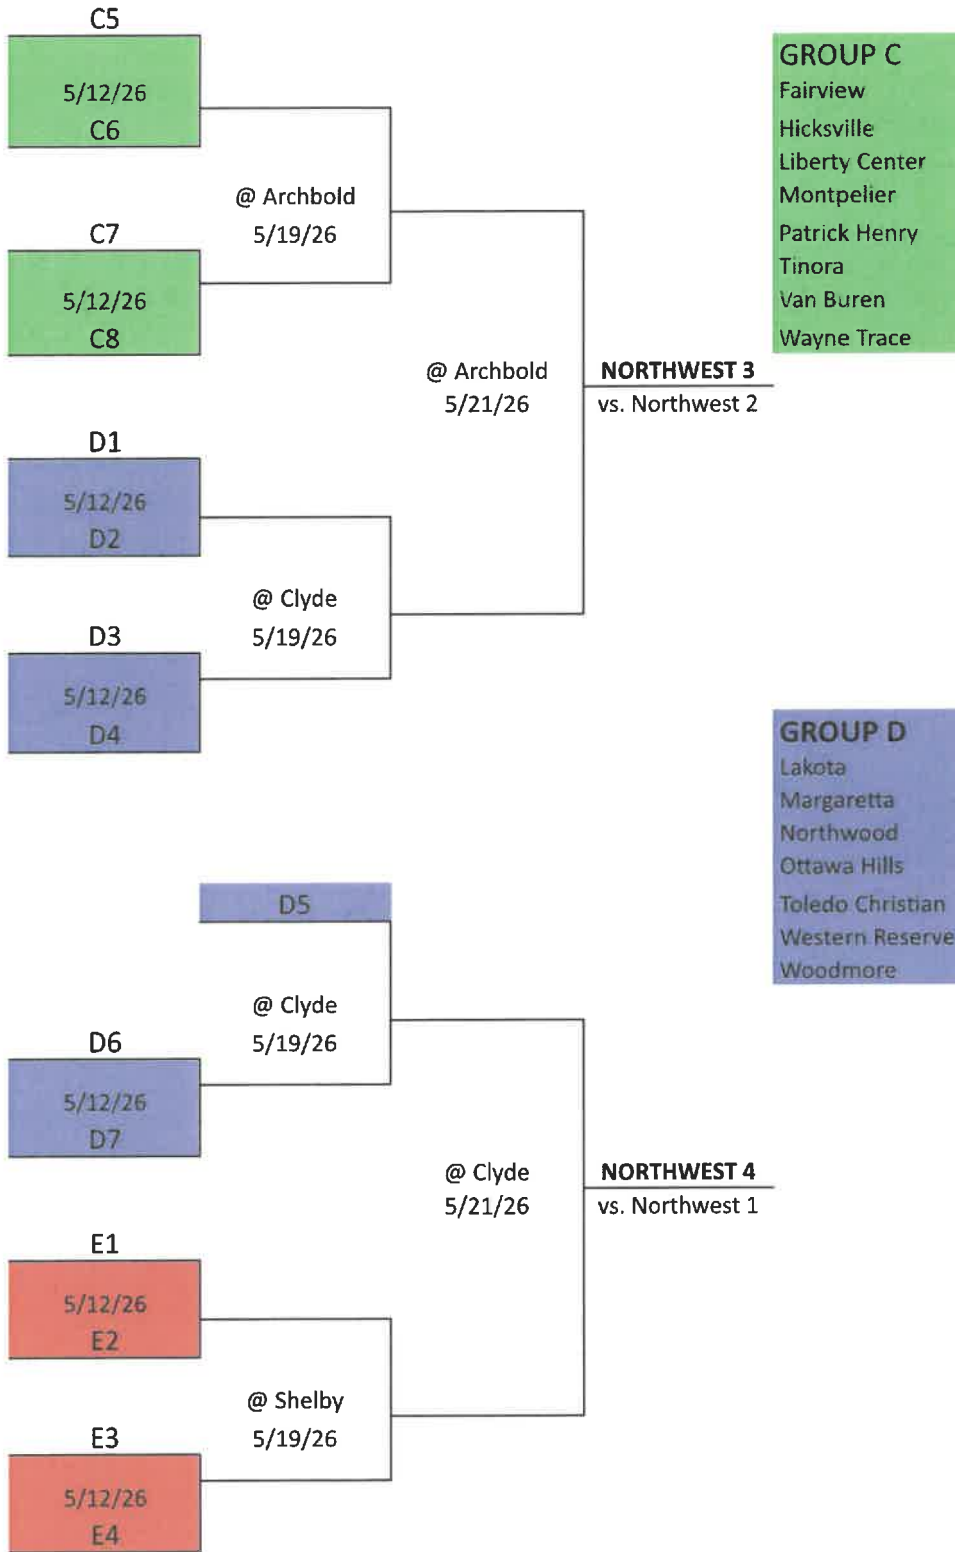

2026 - SOFTBALL - DIVISION III

2026 DRAW ORDER : A - C - B

2026 DRAW ORDER : C - B - A

2026 - SOFTBALL - DIVISION V

2026 DRAW ORDER : A - B

2026 - SOFTBALL - DIVISION VI

Sectional Semi	Sectional Final	District Semi	District Final	Regional Semi	Regional Final
----------------	-----------------	---------------	----------------	---------------	----------------

Better Seed Host

Better Seed Host

GROUP A

- Ada
- Allen East
- Carey
- Columbus Grove
- Lima Central Catholic
- Perry
- Riverdale
- Spencerville

NORTHWEST 1
vs. Northwest 4

GROUP B

- Coldwater
- Crestview (Convoy)
- Lincolnview
- Marion Local
- Minster
- New Bremen
- Parkway
- St. Henry

NORTHWEST 2
vs. Northwest 3

2026 DRAW ORDER : E - A - C - D - B

2026 - SOFTBALL - DIVISION VII

Sectional Semi	Sectional Final	District Semi	District Final	Regional Semi	Regional Final
----------------	-----------------	---------------	----------------	---------------	----------------

Better Seed Host Better Seed Host

- GROUP A**
 Antwerp
 Ayersville
 Continental
 Holgate
 Kalida
 Miller City
 Ottoville

- GROUP B**
 Arlington
 Cory-Rawson
 Hardin Northern
 Pandora-Gilboa
 Ridgmont
 Upper Scioto Valley
 Waynesfield-Goshen