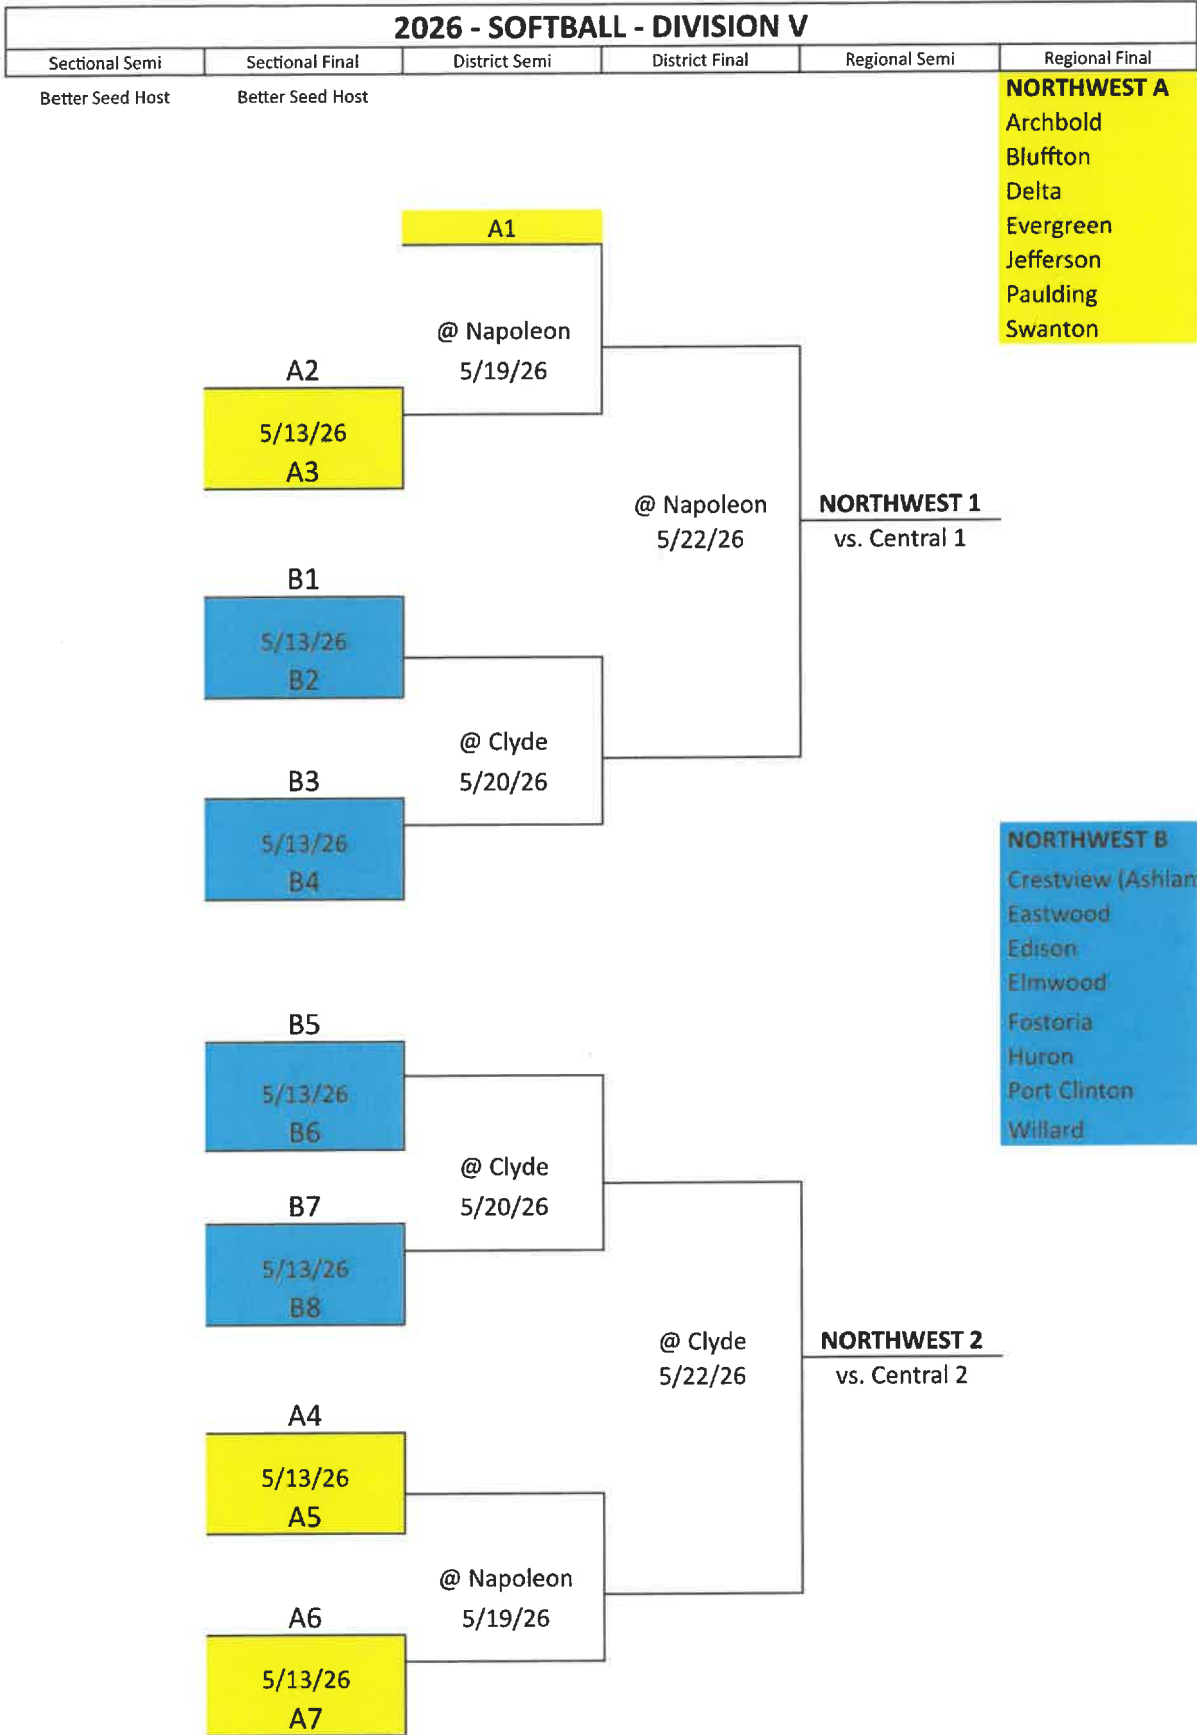

2026 - SOFTBALL - DIVISION II

Sectional Semi	Sectional Final	District Semi	District Final	Regional Semi	Regional Final
Better Seed Host	Better Seed Host				

SCHOOLS

- Anthony Wayne
- Clay
- Fremont Ross
- St. Ursula
- Start
- Syl. Northview
- Syl. Southview

2026 - SOFTBALL - DIVISION III

2026 DRAW ORDER : A - C - B

2026 DRAW ORDER : C - B - A

2026 - SOFTBALL - DIVISION V

2026 DRAW ORDER : A - B

2026 - SOFTBALL - DIVISION VI

Sectional Semi	Sectional Final	District Semi	District Final	Regional Semi	Regional Final
----------------	-----------------	---------------	----------------	---------------	----------------

Better Seed Host

Better Seed Host

GROUP A

- Ada
- Allen East
- Carey
- Columbus Grove
- Lima Central Catholic
- Perry
- Riverdale
- Spencerville

NORTHWEST 1
vs. Northwest 4

GROUP B

- Coldwater
- Crestview (Convoy)
- Lincolnview
- Marion Local
- Minster
- New Bremen
- Parkway
- St. Henry

NORTHWEST 2
vs. Northwest 3

2026 DRAW ORDER : E - A - C - D - B

2026 - SOFTBALL - DIVISION VII

Sectional Semi	Sectional Final	District Semi	District Final	Regional Semi	Regional Final
----------------	-----------------	---------------	----------------	---------------	----------------