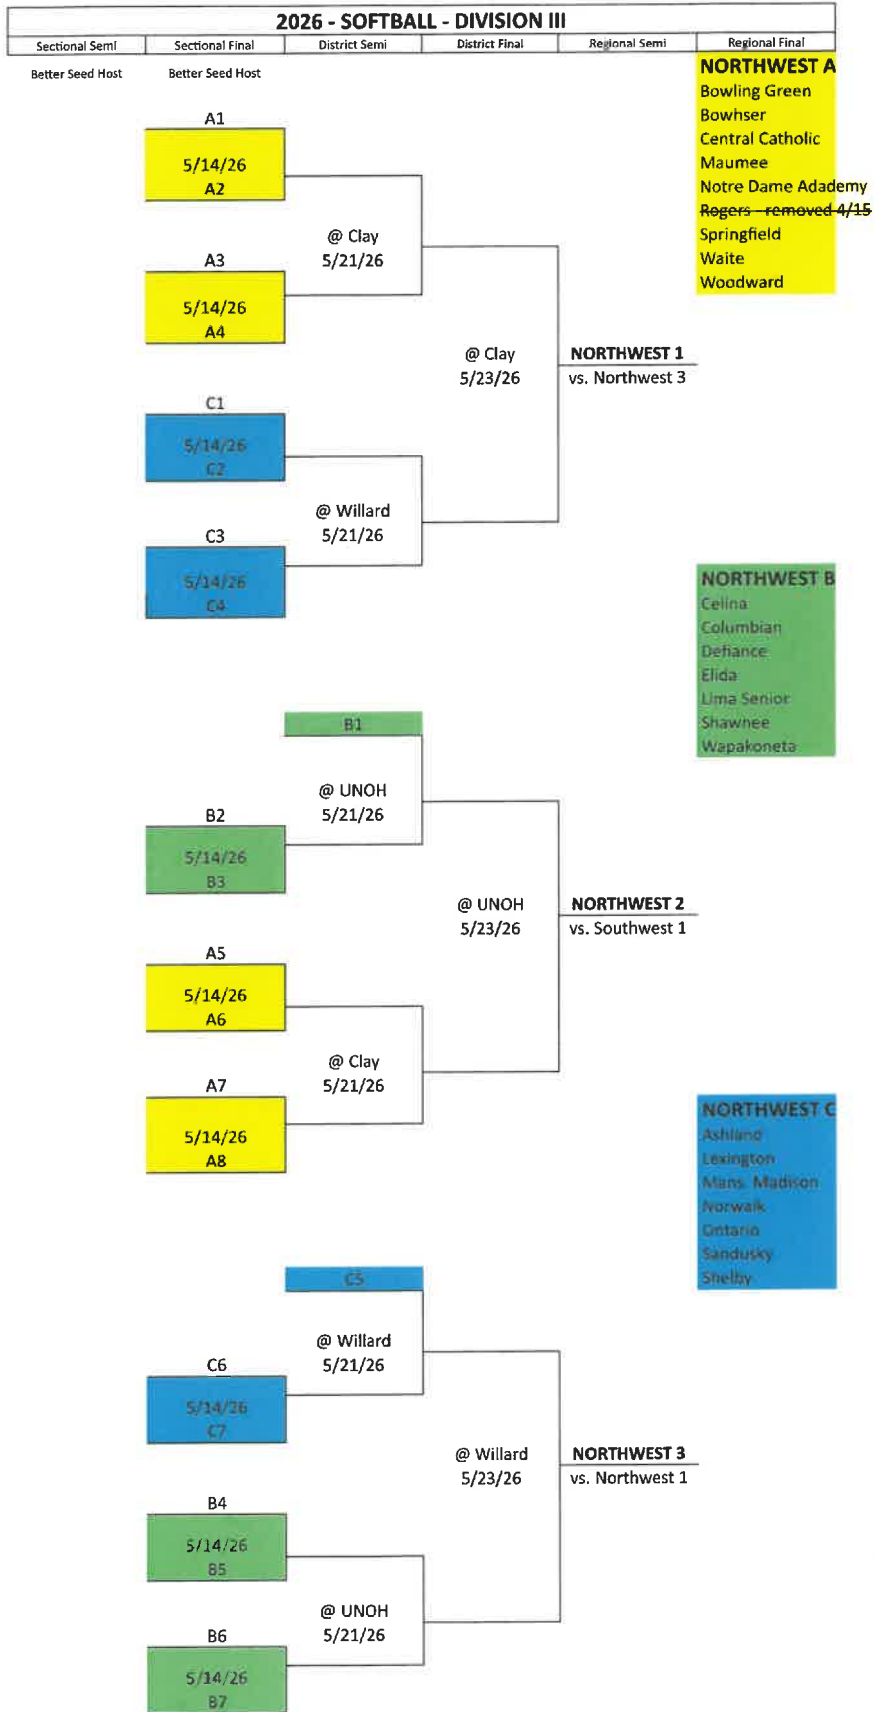

2026 - SOFTBALL - DIVISION II

Sectional Semi	Sectional Final	District Semi	District Final	Regional Semi	Regional Final
Better Seed Host	Better Seed Host				

SCHOOLS

- Anthony Wayne
- Clay
- Fremont Ross
- St. Ursula
- Start
- Syl. Northview
- Syl. Southview

2026 - SOFTBALL - DIVISION III

2026 DRAW ORDER : A - C - B

2026 DRAW ORDER : C - B - A

2026 - SOFTBALL - DIVISION V

2026 DRAW ORDER : A - B

2026 - SOFTBALL - DIVISION VI

Sectional Semi	Sectional Final	District Semi	District Final	Regional Semi	Regional Final
----------------	-----------------	---------------	----------------	---------------	----------------

Better Seed Host

Better Seed Host

GROUP A

- Ada
- Allen East
- Carey
- Columbus Grove
- Lima Central Catholic
- Perry
- Riverdale
- Spencerville

NORTHWEST 1
vs. Northwest 4

GROUP B

- Coldwater
- Crestview (Convoy)
- Lincolnview
- Marion Local
- Minster
- New Bremen
- Parkway
- St. Henry

NORTHWEST 2
vs. Northwest 3

2026 DRAW ORDER : E - A - C - D - B

2026 - SOFTBALL - DIVISION VII

Sectional Semi	Sectional Final	District Semi	District Final	Regional Semi	Regional Final
----------------	-----------------	---------------	----------------	---------------	----------------