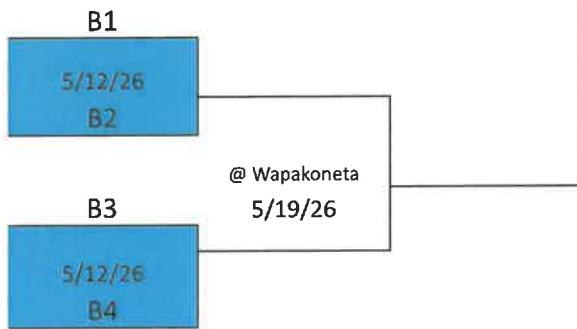

2026 - SOFTBALL - DIVISION III

2026 DRAW ORDER : A - C - B

2026 DRAW ORDER : C - B - A

2026 - SOFTBALL - DIVISION V

2026 DRAW ORDER : A - B

2026 - SOFTBALL - DIVISION VI

Sectional Semi	Sectional Final	District Semi	District Final	Regional Semi	Regional Final
----------------	-----------------	---------------	----------------	---------------	----------------

Better Seed Host

Better Seed Host

GROUP A

- Ada
- Allen East
- Carey
- Columbus Grove
- Lima Central Catholic
- Perry
- Riverdale
- Spencerville

NORTHWEST 1
vs. Northwest 4

GROUP B

- Coldwater
- Crestview (Convoy)
- Lincolnview
- Marion Local
- Minster
- New Bremen
- Parkway
- St. Henry

NORTHWEST 2
vs. Northwest 3

2026 DRAW ORDER : E - A - C - D - B

2026 - SOFTBALL - DIVISION VII

Sectional Semi	Sectional Final	District Semi	District Final	Regional Semi	Regional Final
----------------	-----------------	---------------	----------------	---------------	----------------