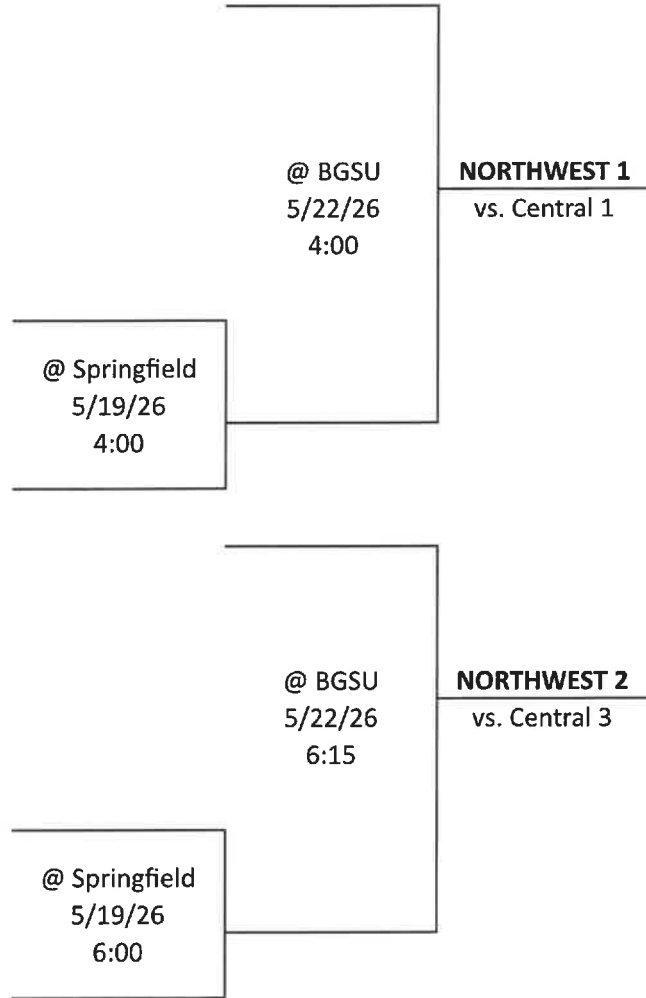

2026 - SOFTBALL - DIVISION II

Sectional Semi	Sectional Final	District Semi	District Final	Regional Semi	Regional Final
Better Seed Host	Better Seed Host				

SCHOOLS

- Anthony Wayne
- Clay
- Fremont Ross
- St. Ursula
- Start
- Syl. Northview
- Syl. Southview

2026 - SOFTBALL - DIVISION III

2026 DRAW ORDER : A - C - B

2026 DRAW ORDER : C - B - A

2026 - SOFTBALL - DIVISION V

2026 DRAW ORDER : A - B

2026 - SOFTBALL - DIVISION VI

Sectional Semi	Sectional Final	District Semi	District Final	Regional Semi	Regional Final
----------------	-----------------	---------------	----------------	---------------	----------------

Better Seed Host

Better Seed Host

GROUP A

- Ada
- Allen East
- Carey
- Columbus Grove
- Lima Central Catholic
- Perry
- Riverdale
- Spencerville

NORTHWEST 1
vs. Northwest 4

GROUP B

- Coldwater
- Crestview (Convoy)
- Lincolnview
- Marion Local
- Minster
- New Bremen
- Parkway
- St. Henry

NORTHWEST 2
vs. Northwest 3

2026 DRAW ORDER : E - A - C - D - B

2026 - SOFTBALL - DIVISION VII

Sectional Semi	Sectional Final	District Semi	District Final	Regional Semi	Regional Final
----------------	-----------------	---------------	----------------	---------------	----------------