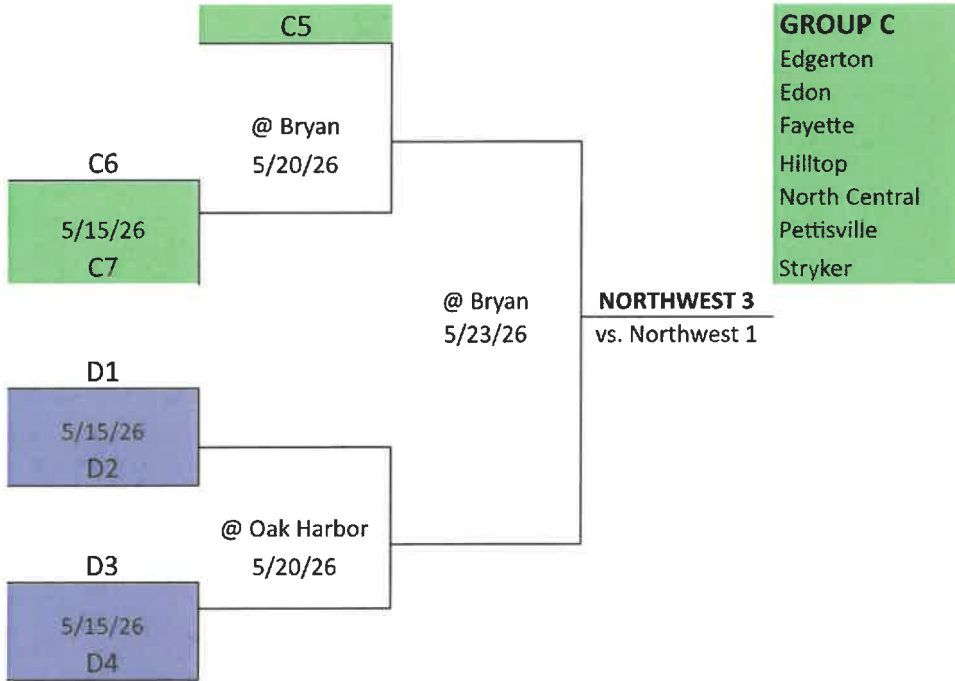

Better Seed Host

Better Seed Host

GROUP A

- Ada
- Allen East
- Carey
- Columbus Grove
- Lima Central Catholic
- Perry
- Riverdale
- Spencerville

NORTHWEST 1
vs. Northwest 4

GROUP B

- Coldwater
- Crestview (Convoy)
- Lincolnview
- Marion Local
- Minster
- New Bremen
- Parkway
- St. Henry

NORTHWEST 2
vs. Northwest 3

2026 DRAW ORDER : E - A - C - D - B

2026 - SOFTBALL - DIVISION VII

Sectional Semi	Sectional Final	District Semi	District Final	Regional Semi	Regional Final
----------------	-----------------	---------------	----------------	---------------	----------------

Better Seed Host Better Seed Host

- GROUP A**
 Antwerp
 Ayersville
 Continental
 Holgate
 Kalida
 Miller City
 Ottoville

- GROUP B**
 Arlington
 Cory-Rawson
 Hardin Northern
 Pandora-Gilboa
 Ridgmont
 Upper Scioto Valley
 Waynesfield-Goshen

- GROUP C**
- Edgerton
 - Edon
 - Fayette
 - Hilltop
 - North Central
 - Pettisville
 - Stryker

- GROUP D**
- Calvert (Tiffin)
 - Cardinal Stritch
 - Central Catholic (Sand.)
 - Emmanuel Christ.
 - Gibsonburg
 - Old Fort
 - St. Joseph (Fremont)