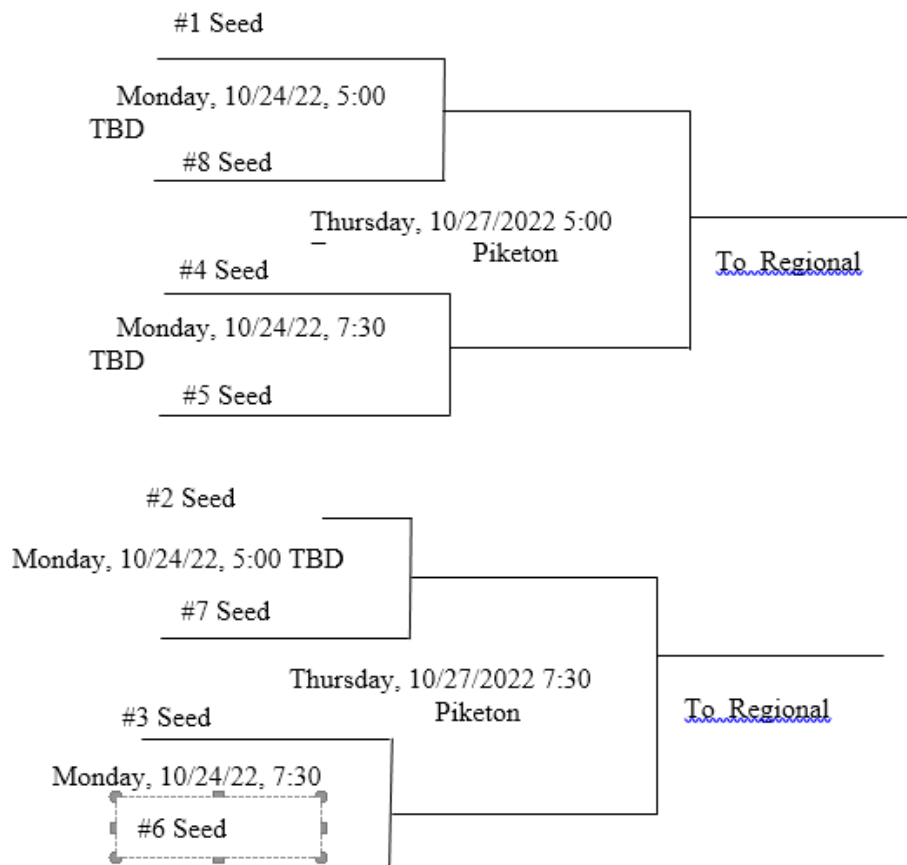

2022 GIRLS SOCCER SECTIONAL/DISTRICT TOURNAMENTS

SOUTHEAST DISTRICT

Division 1 Sectionals – Chillicothe, Logan to Central District. – See Central District.

Division 2 Sectional – Tuesday, October 18; Thursday, October 20, 2022 Sectionals –
Sectional play will be home and home basis. Eight (8) winners from a super sectional alignment will advance to district tournament play. Teams will be placed on an NCAA bracket based on seed.

Schools: Athens, Circleville, Fairfield Union, Fairland, Gallia Academy, Hillsboro, Jackson, Logan Elm, Marietta, McClain, Miami Trace, New Lexington, Sheridan, Unioto, Warren, Washington CH, Waverly. (17)

Division 2 District – Monday, October 24; Thursday, October 27, 2022. District semi-finals sites TBD. **Piketon High School, Keith Dettwiler, manager**

Two (2) winners will advance to regional play.

Division 3 Sectional Monday, October 17; Wednesday, October 19; 2022.
Sectional play will be home and home basis. Eight (8) winners from a super sectional alignment will advance to district tournament play. Teams will be placed on an NCAA bracket based on seed. Manager: Waverly High School. Bo Arnett, 500 East Second Street, Waverly, 45690-1253. B: 740-947-7701. Cell: 740-222-6293

Two (2) winners advance to the regional tournament.