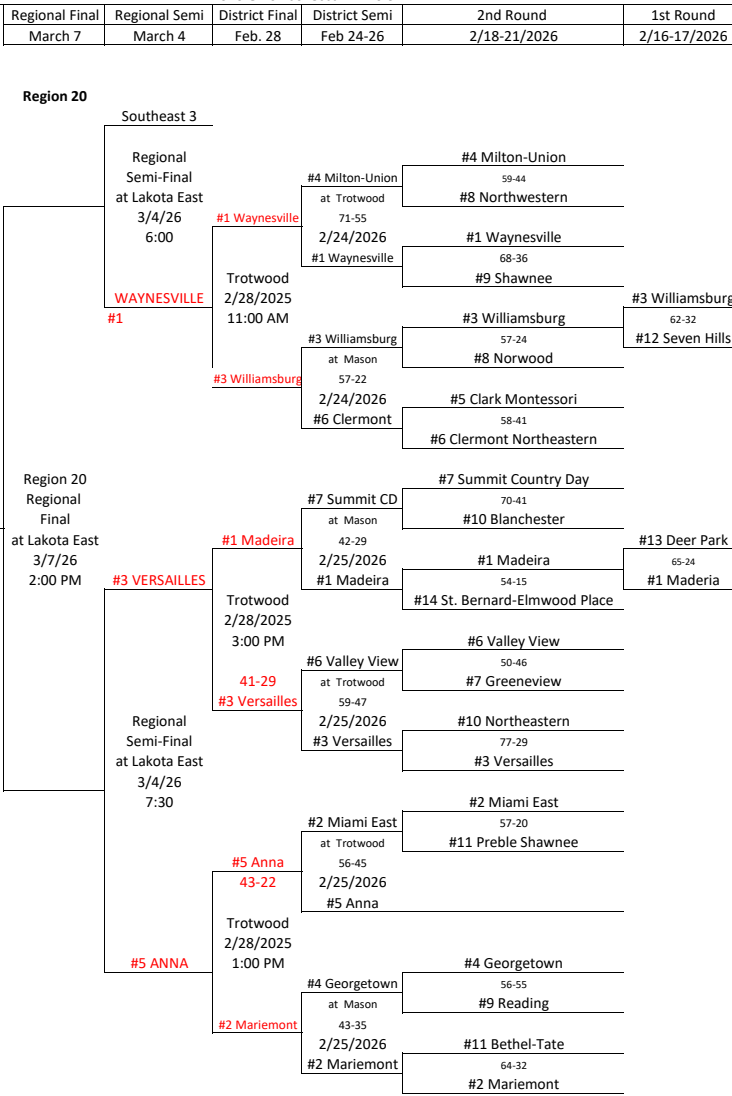

**2026 Girls Basketball Division V**

3 Qualifiers

**South**  
14 Teams  
(5,5,4)

- BETHEL-TATE
- BLANCHESTER
- CLARK MONTESSORI
- DEER PARK
- FINNEYTOWN
- GEORGETOWN
- MADEIRA
- MARIEMONT
- NORWOOD
- READING
- SEVEN HILLS
- ST. BERNARD
- SUMMIT COUNTRY DAY
- WILLIAMSBURG

**North**  
11 Teams  
(4,4,3)

- ANNA
- GREENEVIEW
- MIAMI EAST
- MILTON-UNION
- NORTHEASTERN
- NORTHWESTERN
- PREBLE SHAWNEE
- SHAWNEE
- VALLEY VIEW
- VERSAILLES
- WAYNESVILLE

**District Finals (2/28/26):**  
Trotwood- 3 Games  
11:00 am, 1 pm, 3pm

\* Sites and Times subject to change

Rank	North	South
1	Waynesville	Madeira
2	Miami East	Mariemont
3	Versailles	Williamsburg
4	Milton-Union	Georgetown
5	Anna	Clark Montessori
6	Valley View	Clermont Northeastern
7	Greeneview	Summit Country Day
8	Northwestern	Norwood
9	Shawnee	Reading
10	Northeastern	Blanchester
11	Preble Shawnee	Bethel-Tate
12		Seven Hills
13		Deer Park
14		St. Bernard-Elmwood Place