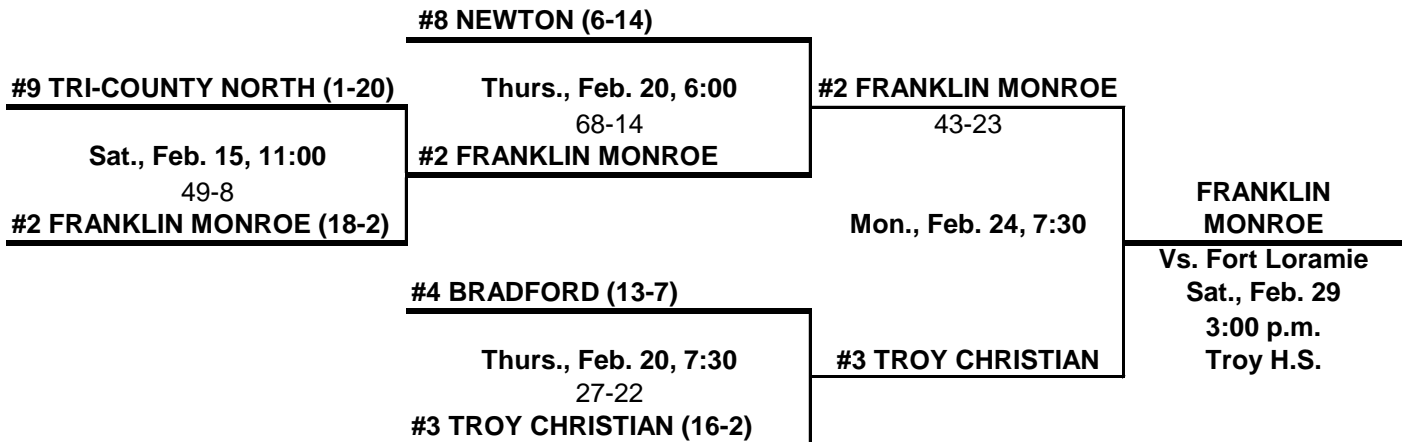

BROOKVILLE 2

Chris Bronner, Mgr., 937-833-6761