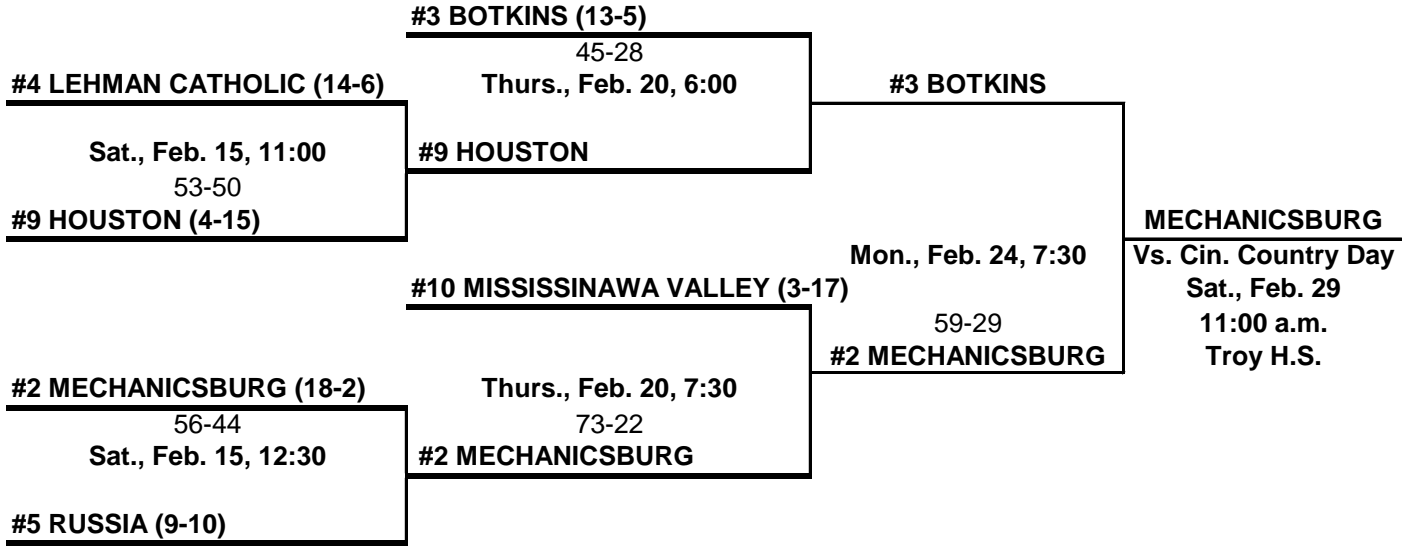

**2020 DIVISION IV GIRLS BASKETBALL
SIDNEY HIGH SCHOOL (12)**

SIDNEY 1 (6)