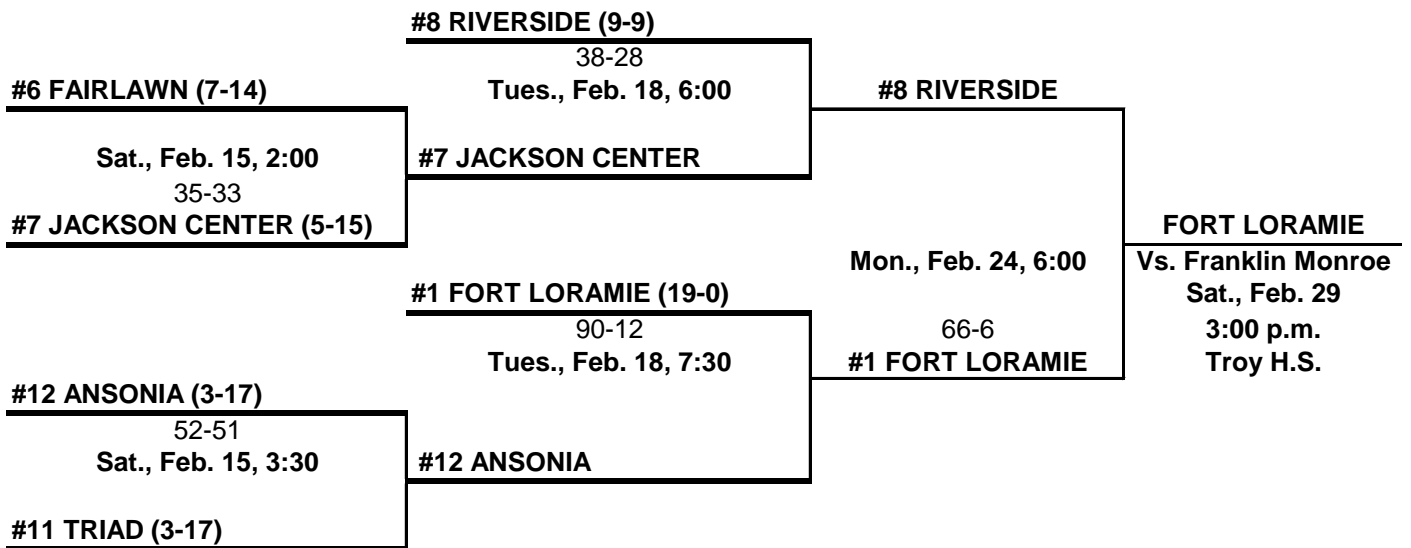

**2020 DIVISION IV GIRLS BASKETBALL
MONROE HIGH SCHOOL (12)**

MONROE 1

#7 MIDDLETOWN CHRISTIAN (6-12)

#5 FELICITY FRANKLIN (5-14)

48-47

Sat., Feb. 15, 11:00

Tues., Feb. 18, 6:00

50-32

#5 FELICITY FRANKLIN

#5 FELICITY-FRANKLIN

Mon., Feb. 24, 6:00

**LEGACY
CHRISTIAN**

#6 SOUTHEASTERN (6-14)

#8 CIN. CHRISTIAN (4-14)

#12 NEW MIAMI (1-16)

Sat., Feb. 15, 12:30