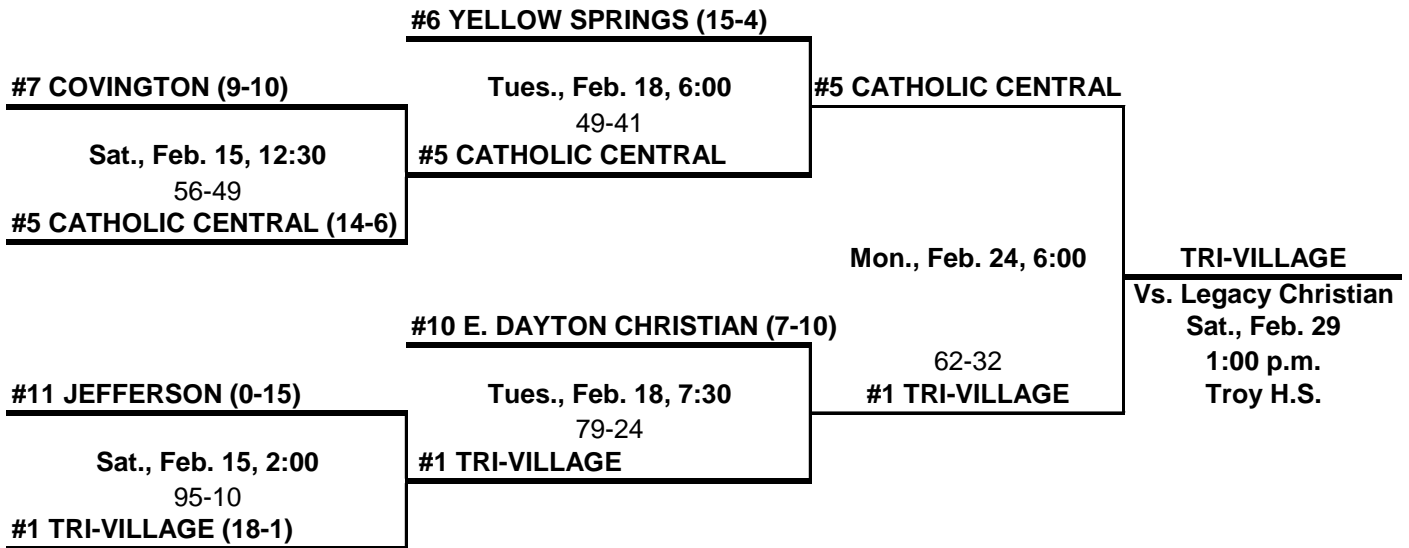

**2020 DIVISION IV GIRLS BASKETBALL
BROOKVILLE HIGH SCHOOL (11)**

BROOKVILLE 1