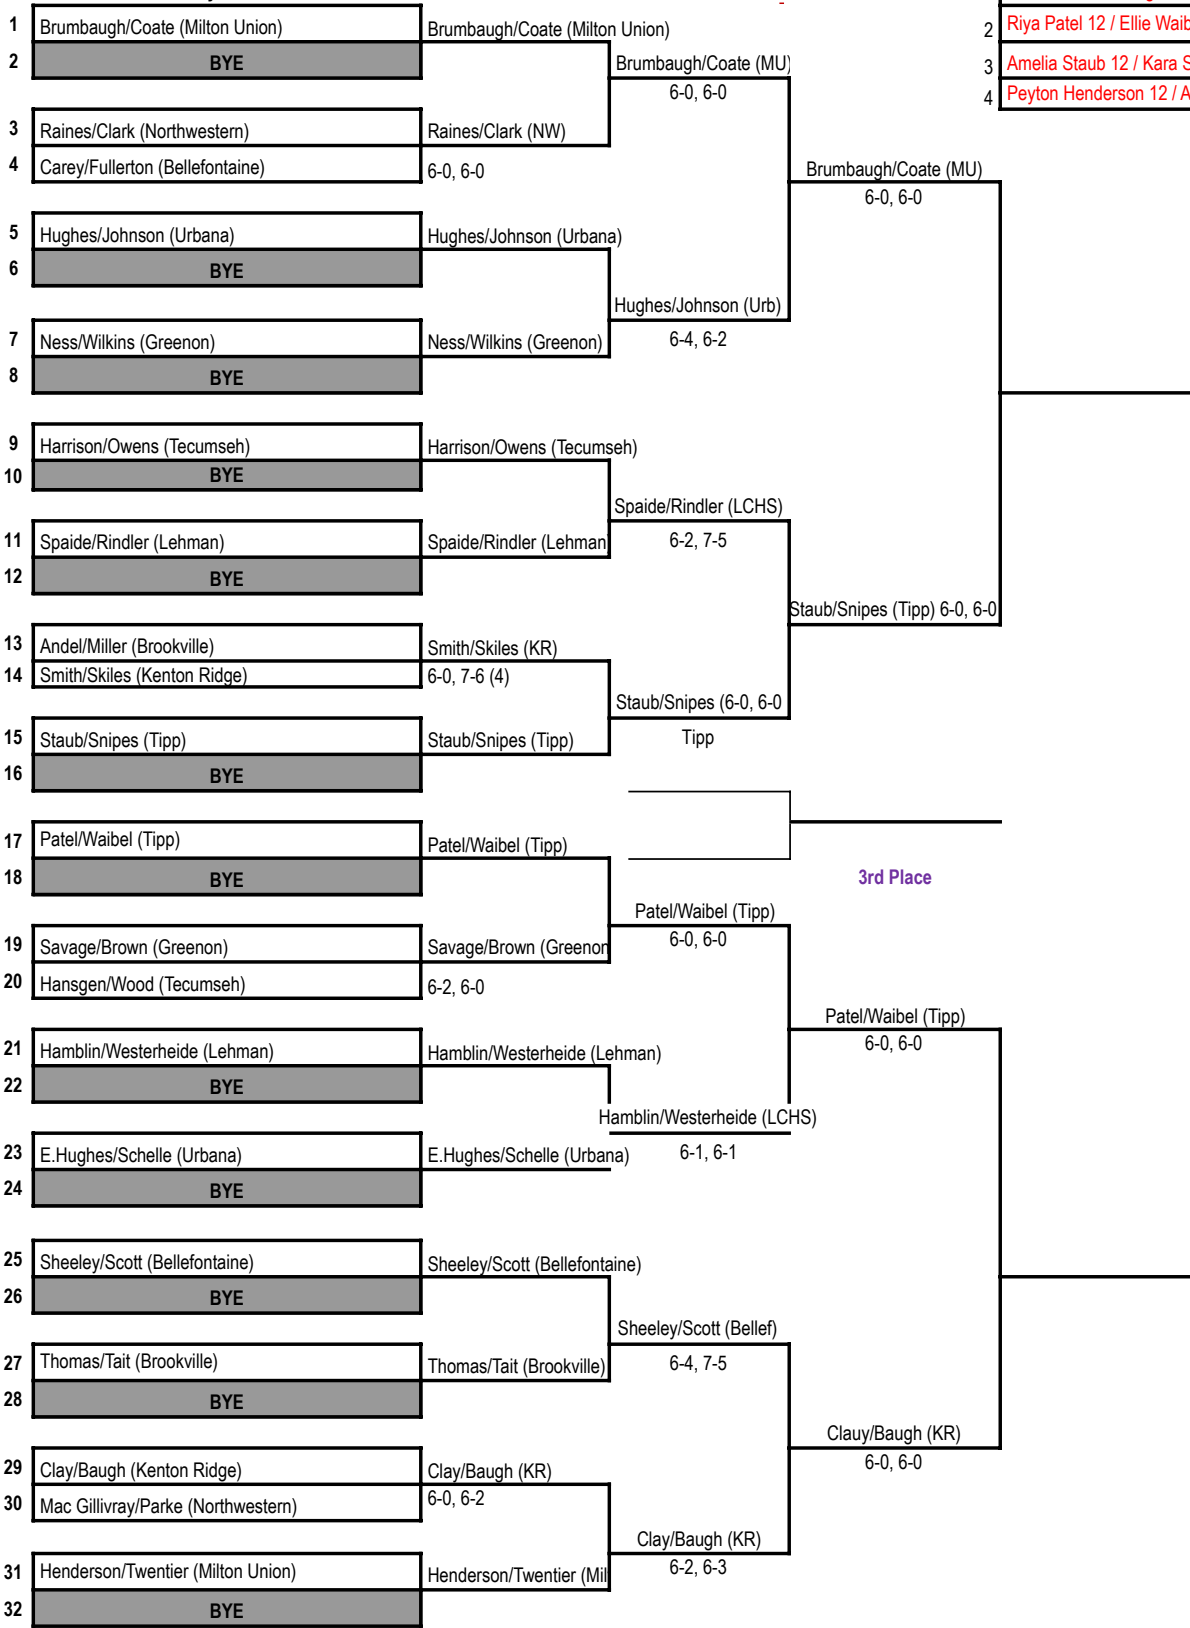

2023 Troy DII Doubles

SEEDS 1

1	Shannon Brumbaugh 12 / Ellie Coate 12 (MU)
2	Riya Patel 12 / Ellie Waibel 12 (Tipp)
3	Amelia Staub 12 / Kara Snipes 12 (Tipp)
4	Peyton Henderson 12 / Aubry Twentier 12 (MU)

3rd Place

1st Place