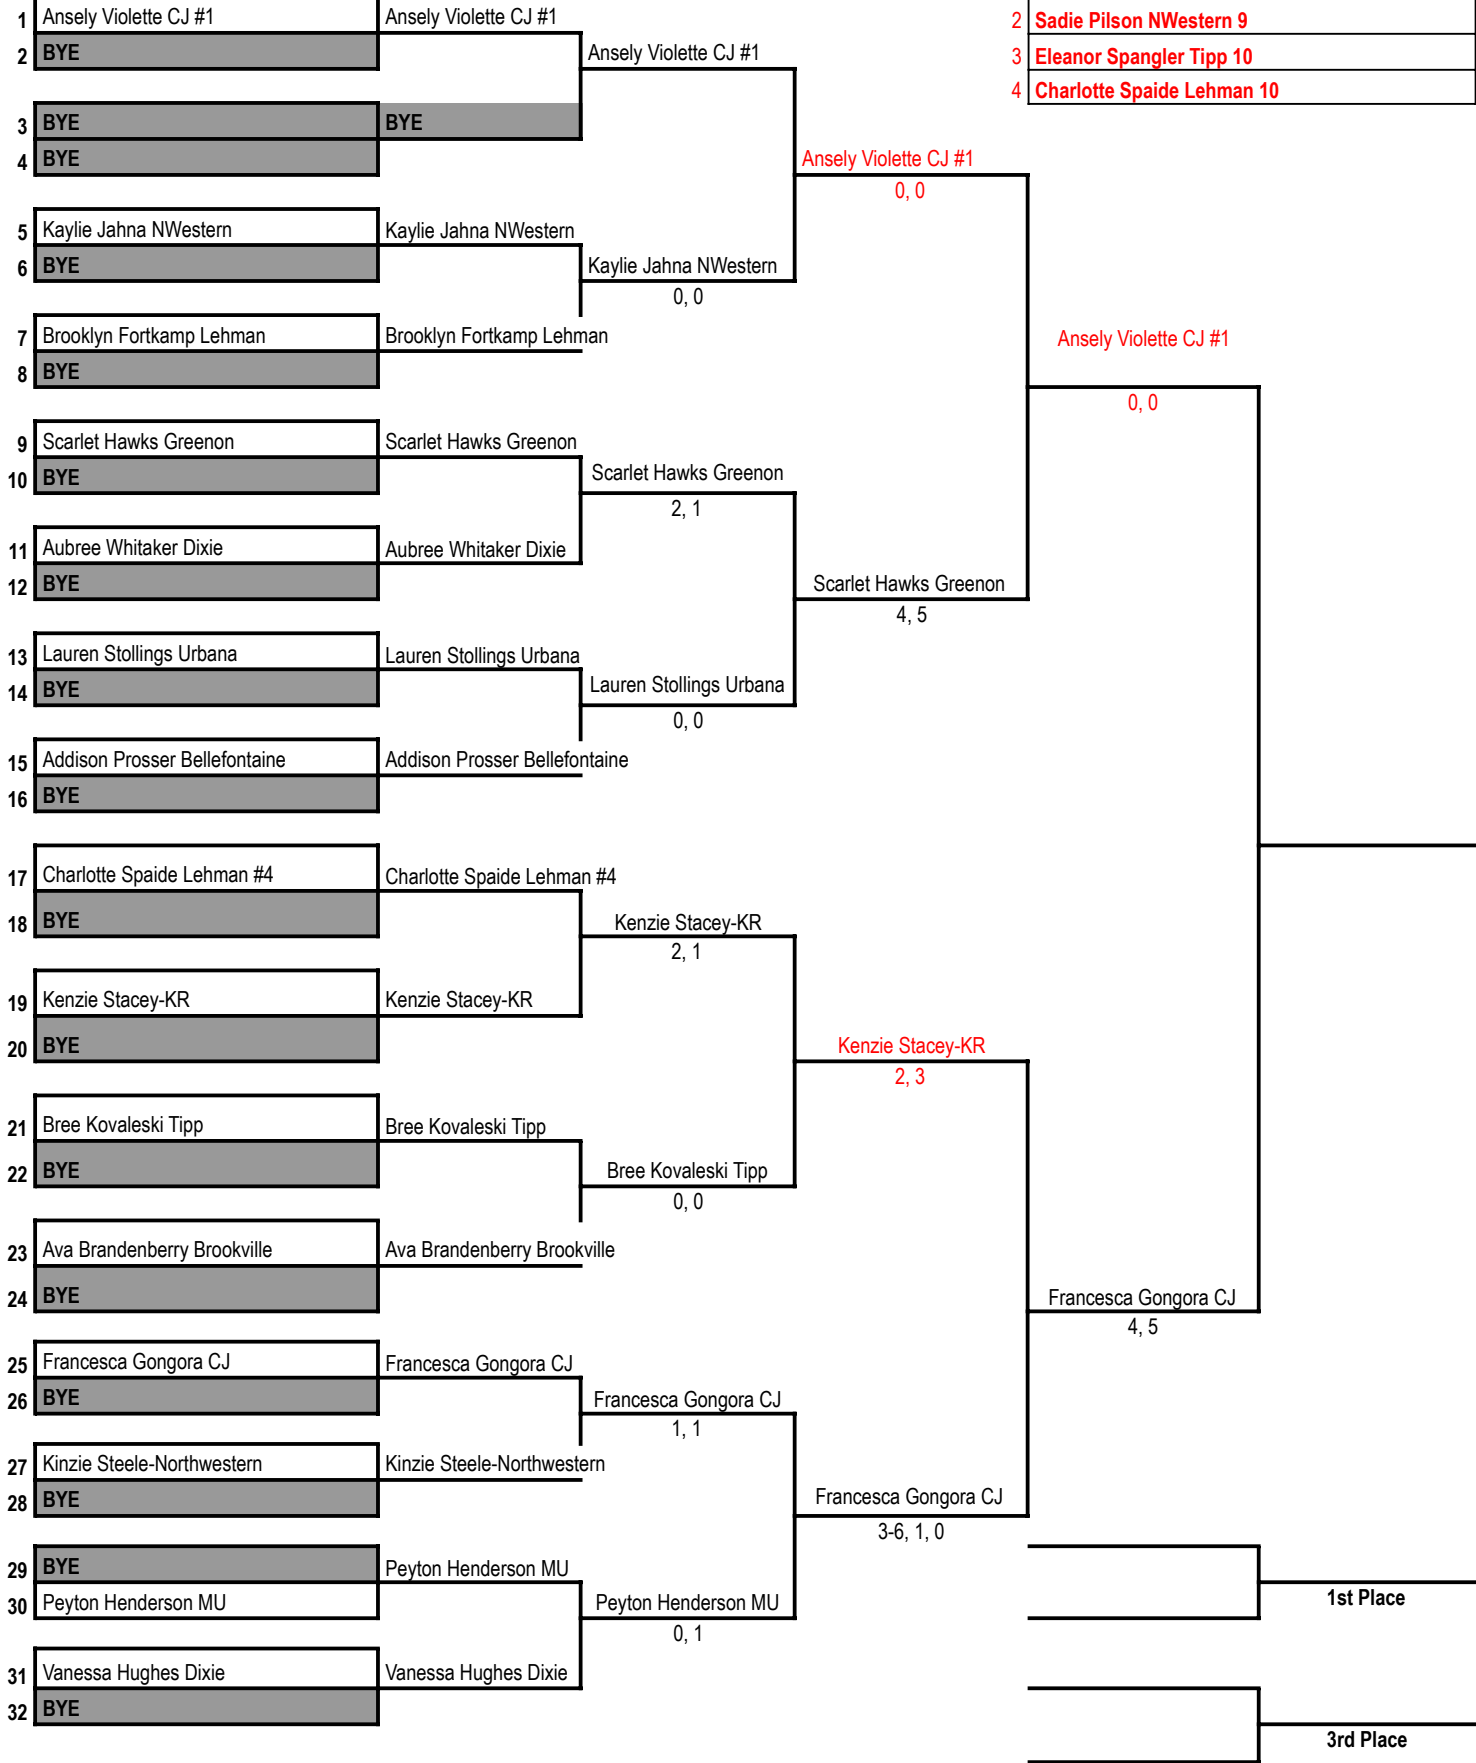

2024 D2 Singles Troy, Ohio

Seeds 1

1	Ansley Violette CJ 9
2	Sadie Pilson NWestern 9
3	Eleanor Spangler Tipp 10
4	Charlotte Spaide Lehman 10

D2 Singles Page 2