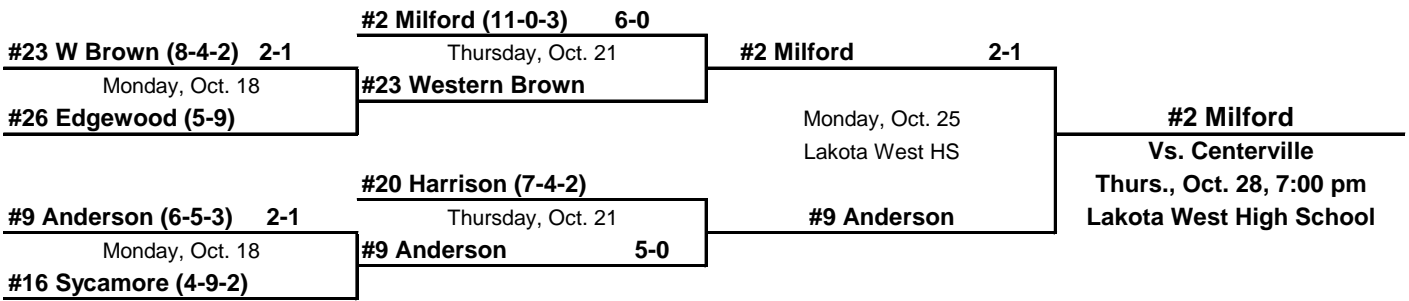

SOUTH 5 (6)

Phil Poggi, Mgr., 513-600-3078