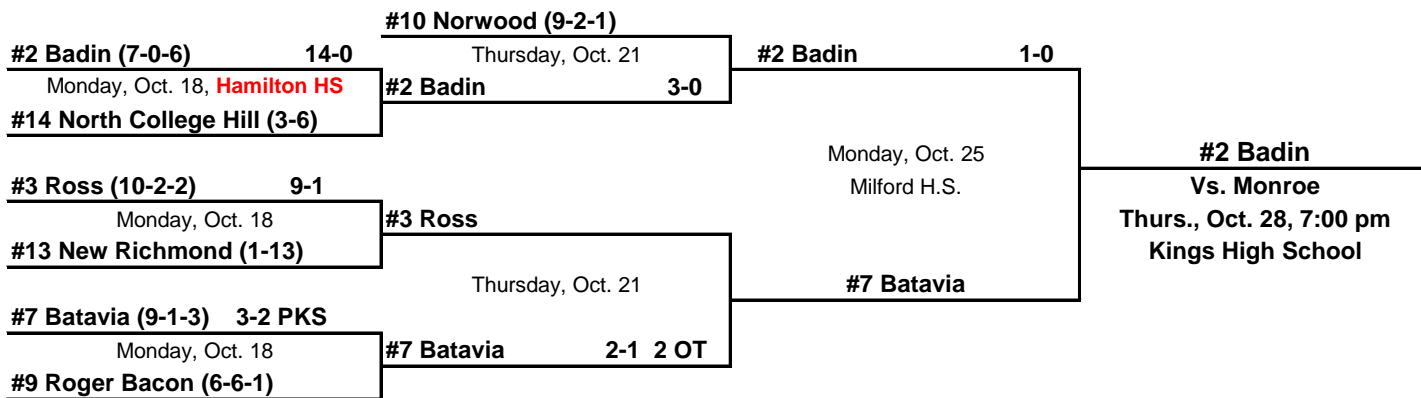

2021 GIRLS SOCCER - DIVISION II - SOUTH (14)

SOUTH 1 (7)