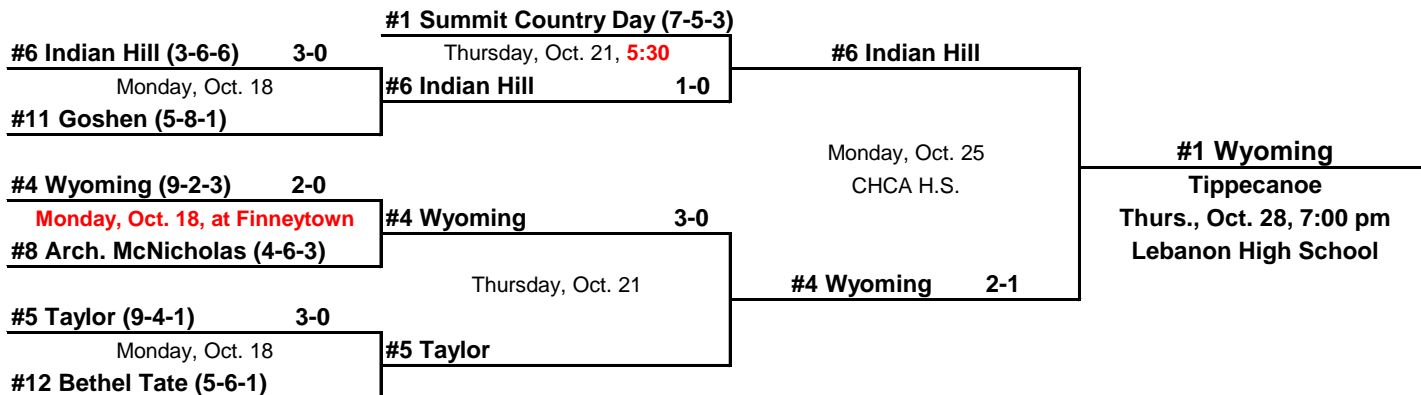

SOUTH 2 (7)

Steve Rossi, Mgr., 513-641-1300