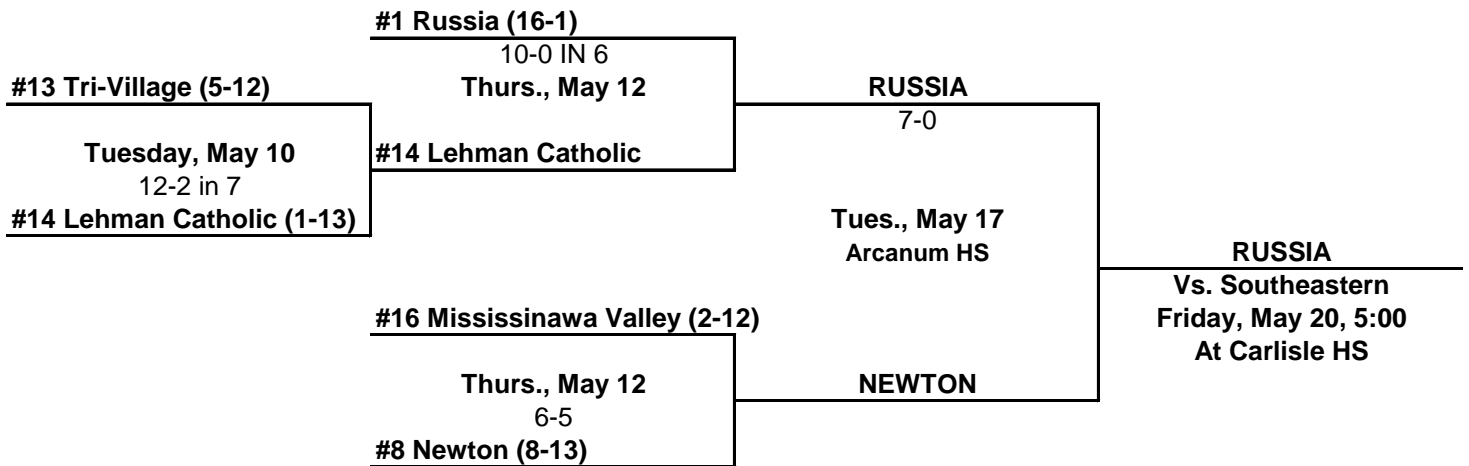

NORTH 2

Scott Broerman, Mgr., 937-670-2877
All games begin at 5:00 p.m. unless indicated otherwise