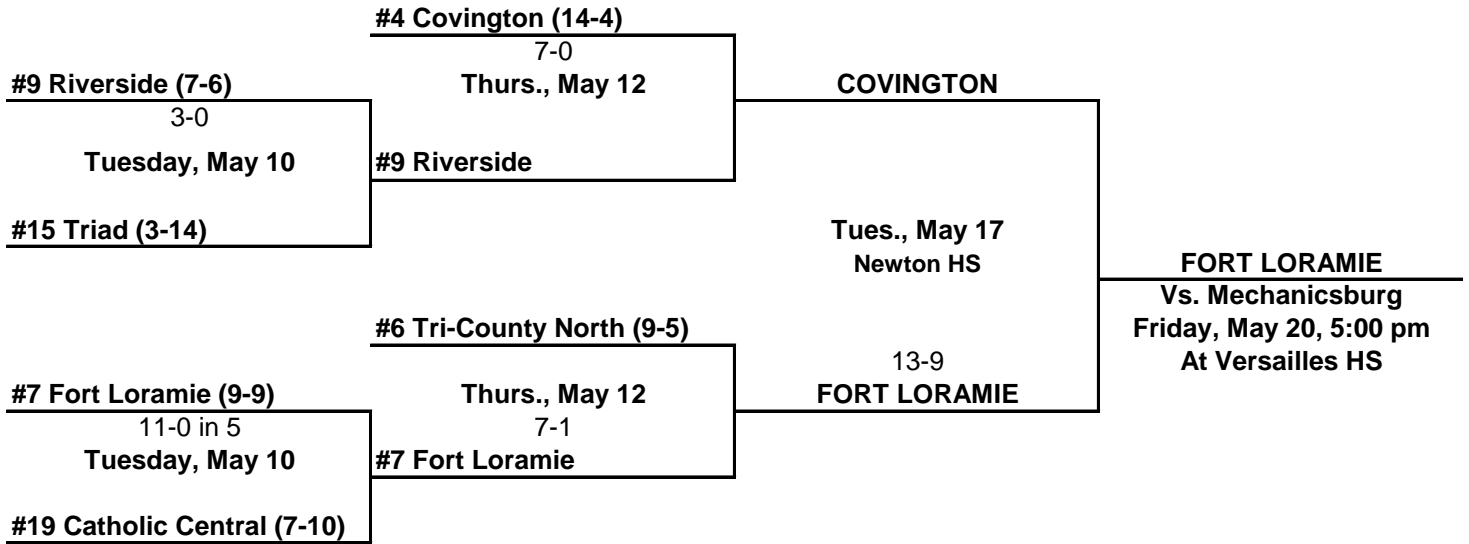

2022 DIVISION IV SOFTBALL - NORTH

NORTH 1