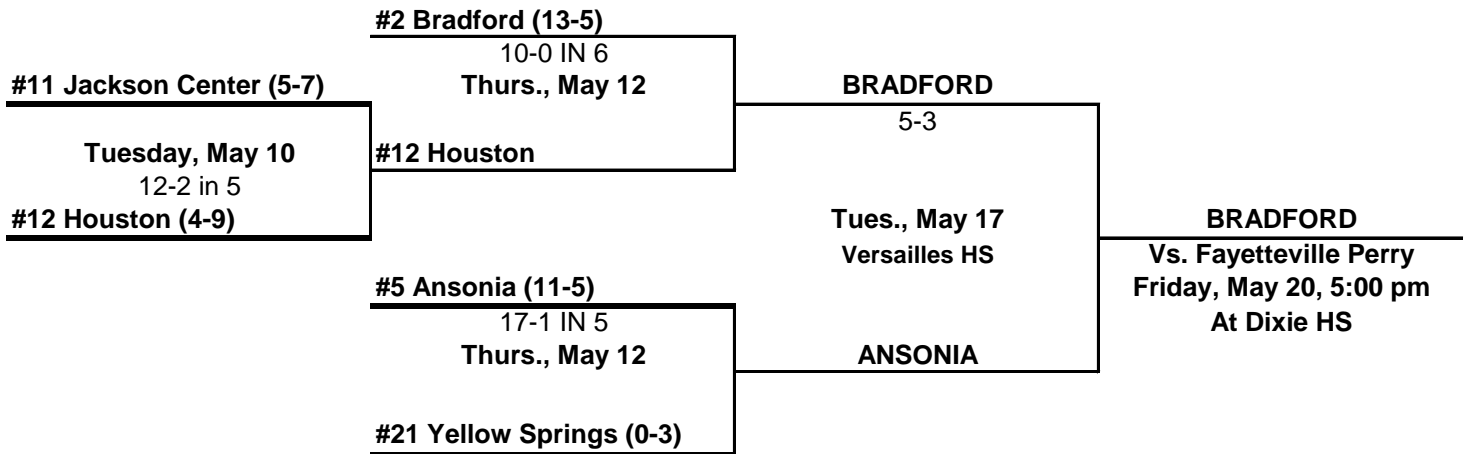

NORTH 4

Scott Broerman, Mgr., 937-670-2877
All games begin at 5:00 p.m. unless indicated otherwise