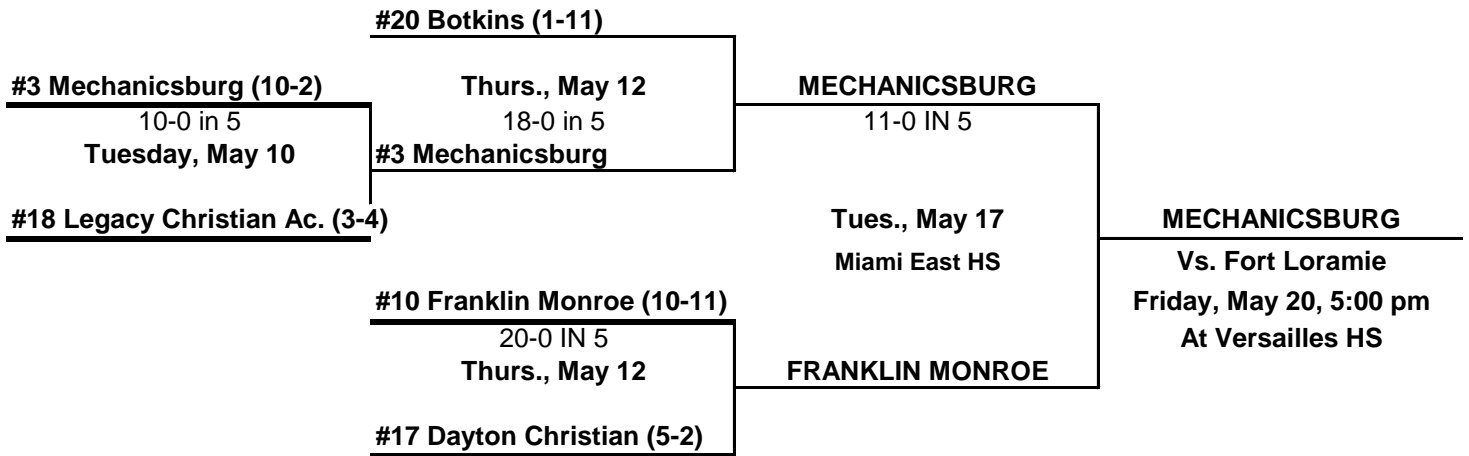

2022 DIVISION IV SOFTBALL - SOUTH

SOUTH 1

#1 Southeastern (13-4) 14-0 in 5 Thurs., May 12	SOUTHEASTERN 10-3	SOUTHEASTERN Vs. Russia Friday, May 20, 5:00 pm At Carlisle HS
#8 Cedarville (0-10)		
#3 Felicity Franklin (6-6) 5-2 IN 7 Thurs., May 12	FELICITY FRANKLIN	
#6 Ripley Union-Lewis (5-8)		

SOUTH 2

#2 Fayetteville Perry (9-5) 11-0 IN 5 Thurs., May 12, 5:30	FAYETTEVILLE PERRY 14-0	FAYETTEVILLE PERRY Vs. Bradford Friday, May 20, 5:00 pm At Dixie HS
#7 Cin. Christian (0-10)		
#4 Cin. Country Day (4-4) 16-6 IN 6 Thurs., May 12	CIN. COUNTRY DAY	
#5 Lockland (3-4)		

John Payne, Mgr., 513-615-9778
All games begin at 5:00 p.m. unless indicated otherwise

2022 DIVISION IV SOFTBALL - NORTH

NORTH 1

NORTH 2

Scott Broerman, Mgr., 937-670-2877
All games begin at 5:00 p.m. unless indicated otherwise

NORTH 3

NORTH 4

Scott Broerman, Mgr., 937-670-2877
All games begin at 5:00 p.m. unless indicated otherwise