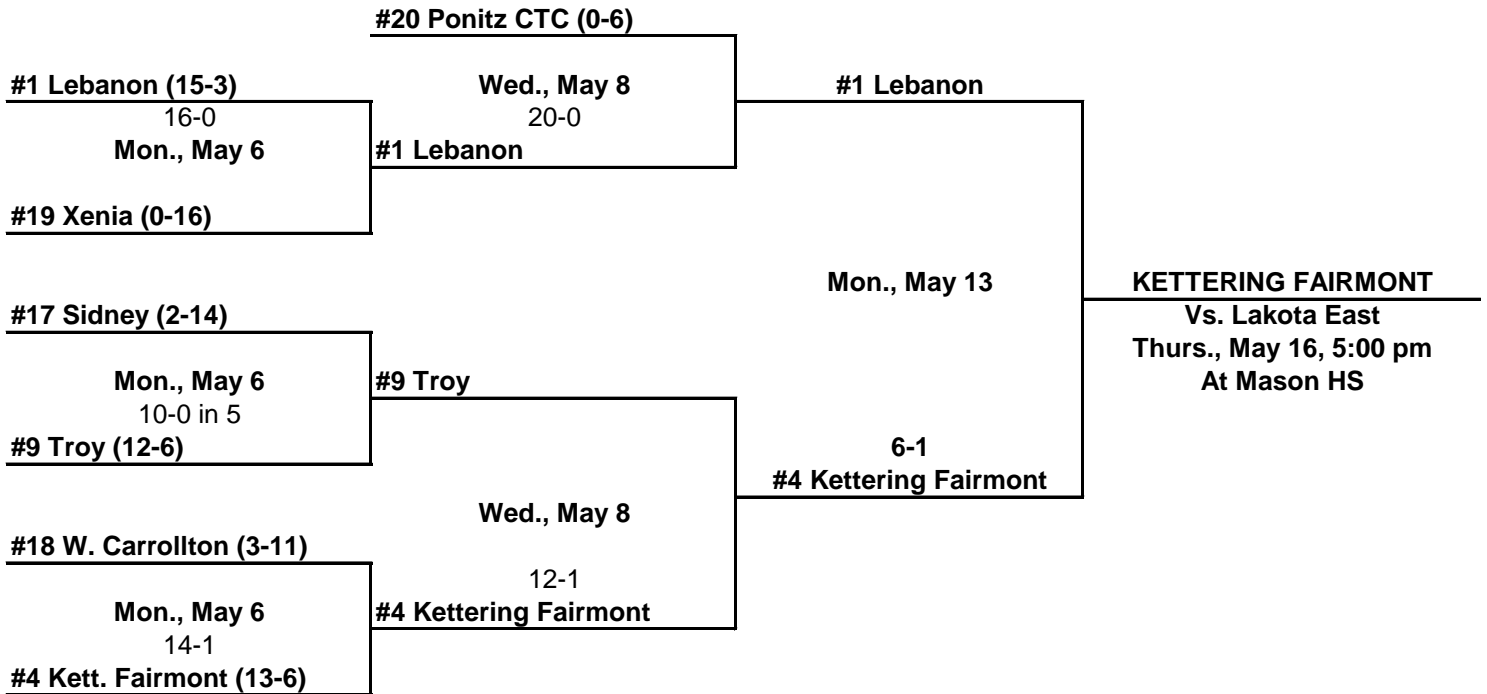

SOUTH 2

#19 Ursuline Academy (10-12) 8-5 Mon., May 6	#2 Fairfield (15-3) 6-0 Wed., May 8	#2 Fairfield 11-5	FAIRFIELD Vs. Kings Thurs., May 16, 5:00 pm At Princeton HS
#24 Colerain (2-14)	#19 Ursuline Academy	Mon., May 13	
#12 Ross (12-5) 11-1 Mon., May 6	#17 Loveland Wed., May 8 3-2	#12 Ross	
#26 Edgewood (7-14)	#12 Ross		

SOUTH 3

#10 Harrison (14-5) 7-3 Mon., May 6	#5 Talawanda (20-3) Wed., May 8 10-4	#10 Harrison	WESTERN BROWN Vs. Centerville Thurs., May 16, 5:00 pm At Lakota East HS
#16 Little Miami (10-10)	#10 Harrison	Mon., May 13	
#8 Western Brown (17-4) 13-0 in 5 Mon., May 6, PPD	#15 Lakota West (10-10) Wed., May 8 4-2	#8 Western Brown 7-6 in 8	
#17 Western Hills (7-1)	#8 Western Brown		

SOUTH 4

SOUTH 5

Bill Stewart, Mgr., 513-382-2478
All games begin at 5:00 p.m. unless indicated otherwise

2024 DIVISION I SOFTBALL - NORTH

NORTH 1

NORTH 2

NORTH 3

Rob Dement, Mgr., 937-503-0775
All games begin at 5:00 p.m. unless indicated otherwise