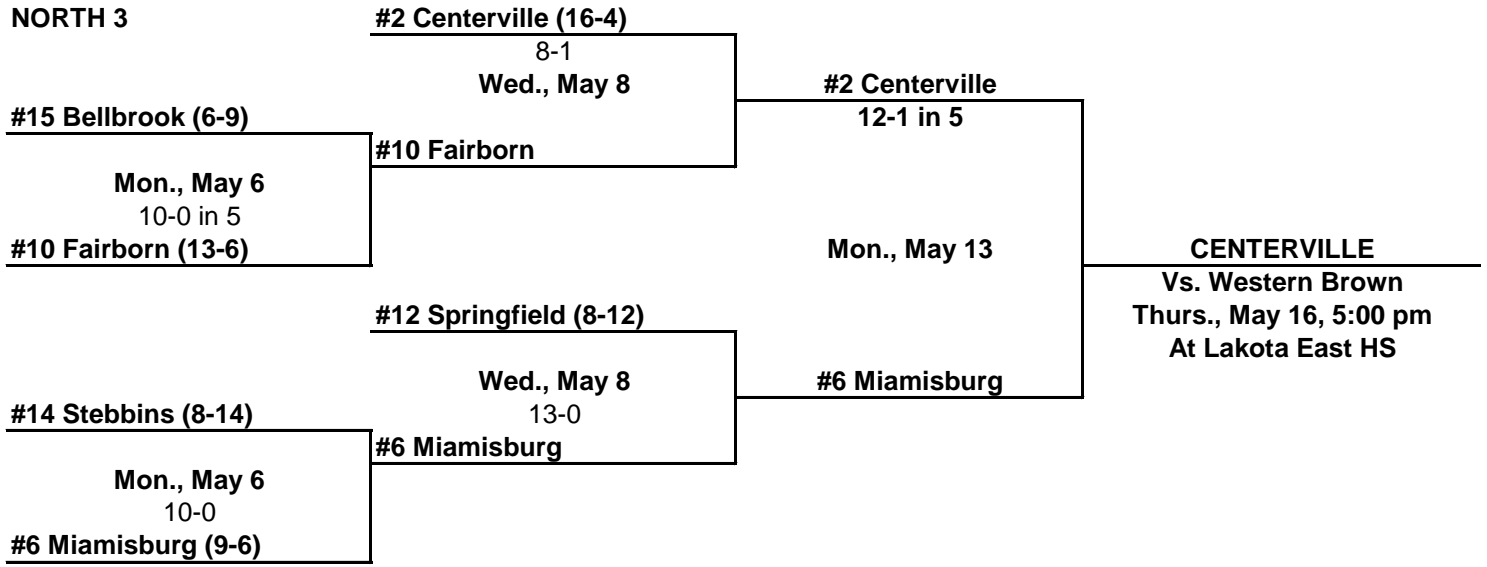

2024 DIVISION I SOFTBALL - SOUTH

SOUTH 1

#14 St. Ursula (13-5) 2-0 Mon., May 6	#6 Lakota East (16-7) 10-0 in 5 Wed., May 8	#6 Lakota East 2-1	LAKOTA EAST Vs. Kettering Fairmont Thurs., May 16, 5:00 pm At Mason HS
#13 West Clermont (11-7)	#14 St. Ursula	Mon., May 13	
#11 Oak Hills (12-8) 6-0 Mon., May 6	#7 Mount Notre Dame (12-1) 7-3 Wed., May 8	#7 Mt. Notre Dame	
#21 Turpin (8-12)	#11 Oak Hills		

SOUTH 2

#19 Ursuline Academy (10-12) 8-5 Mon., May 6	#2 Fairfield (15-3) 6-0 Wed., May 8	#2 Fairfield 11-5	FAIRFIELD Vs. Kings Thurs., May 16, 5:00 pm At Princeton HS
#24 Colerain (2-14)	#19 Ursuline Academy	Mon., May 13	
#12 Ross (12-5) 11-1 Mon., May 6	#17 Loveland Wed., May 8 3-2	#12 Ross	
#26 Edgewood (7-14)	#12 Ross		

SOUTH 3

#10 Harrison (14-5) 7-3 Mon., May 6	#5 Talawanda (20-3) Wed., May 8 10-4	#10 Harrison	WESTERN BROWN Vs. Centerville Thurs., May 16, 5:00 pm At Lakota East HS
#16 Little Miami (10-10)	#10 Harrison	Mon., May 13	
#8 Western Brown (17-4) 13-0 in 5 Mon., May 6, PPD	#15 Lakota West (10-10) Wed., May 8 4-2	#8 Western Brown 7-6 in 8	
#17 Western Hills (7-1)	#8 Western Brown		

SOUTH 4

SOUTH 5

Bill Stewart, Mgr., 513-382-2478
All games begin at 5:00 p.m. unless indicated otherwise

2024 DIVISION I SOFTBALL - NORTH

NORTH 1

NORTH 2

NORTH 3

Rob Dement, Mgr., 937-503-0775
All games begin at 5:00 p.m. unless indicated otherwise