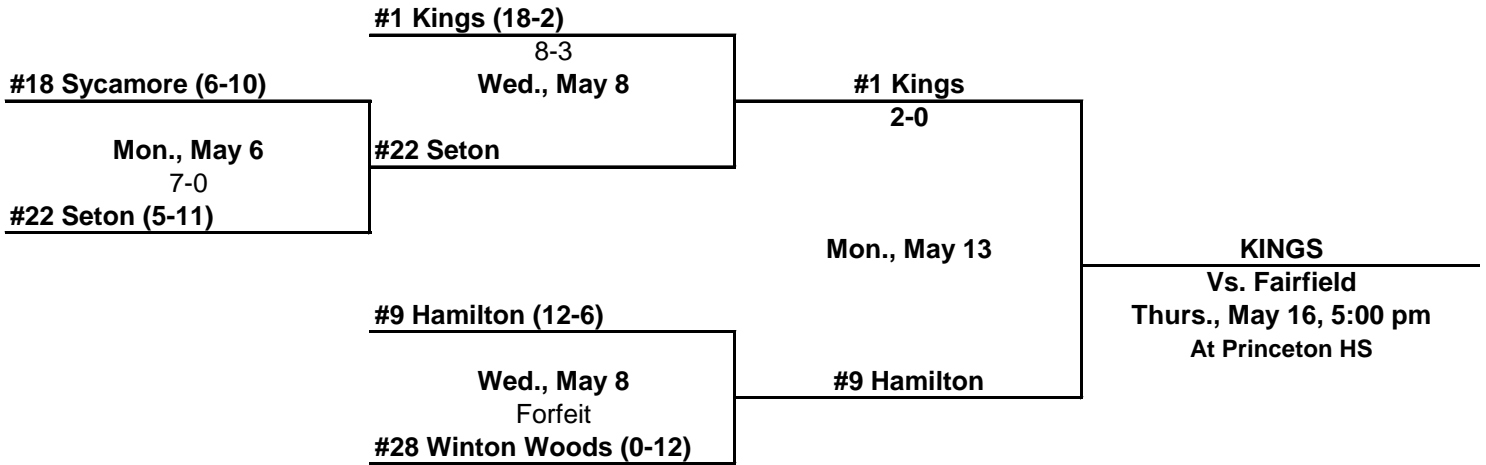

SOUTH 4

SOUTH 5

Bill Stewart, Mgr., 513-382-2478
All games begin at 5:00 p.m. unless indicated otherwise