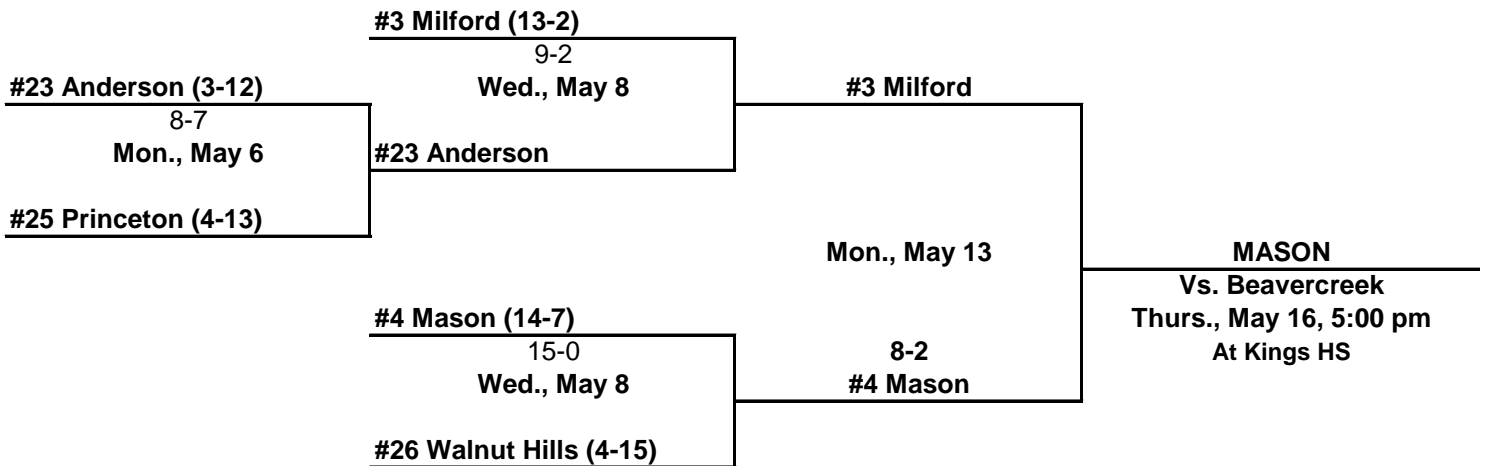

SOUTH 3

#10 Harrison (14-5) 7-3 Mon., May 6	#5 Talawanda (20-3) Wed., May 8 10-4	#10 Harrison	WESTERN BROWN Vs. Centerville Thurs., May 16, 5:00 pm At Lakota East HS
#16 Little Miami (10-10)	#10 Harrison	Mon., May 13	
#8 Western Brown (17-4) 13-0 in 5 Mon., May 6, PPD	#15 Lakota West (10-10) Wed., May 8 4-2	#8 Western Brown 7-6 in 8	
#17 Western Hills (7-1)	#8 Western Brown		

SOUTH 4

SOUTH 5

Bill Stewart, Mgr., 513-382-2478
All games begin at 5:00 p.m. unless indicated otherwise

2024 DIVISION I SOFTBALL - NORTH

NORTH 1

NORTH 2

NORTH 3

Rob Dement, Mgr., 937-503-0775
All games begin at 5:00 p.m. unless indicated otherwise