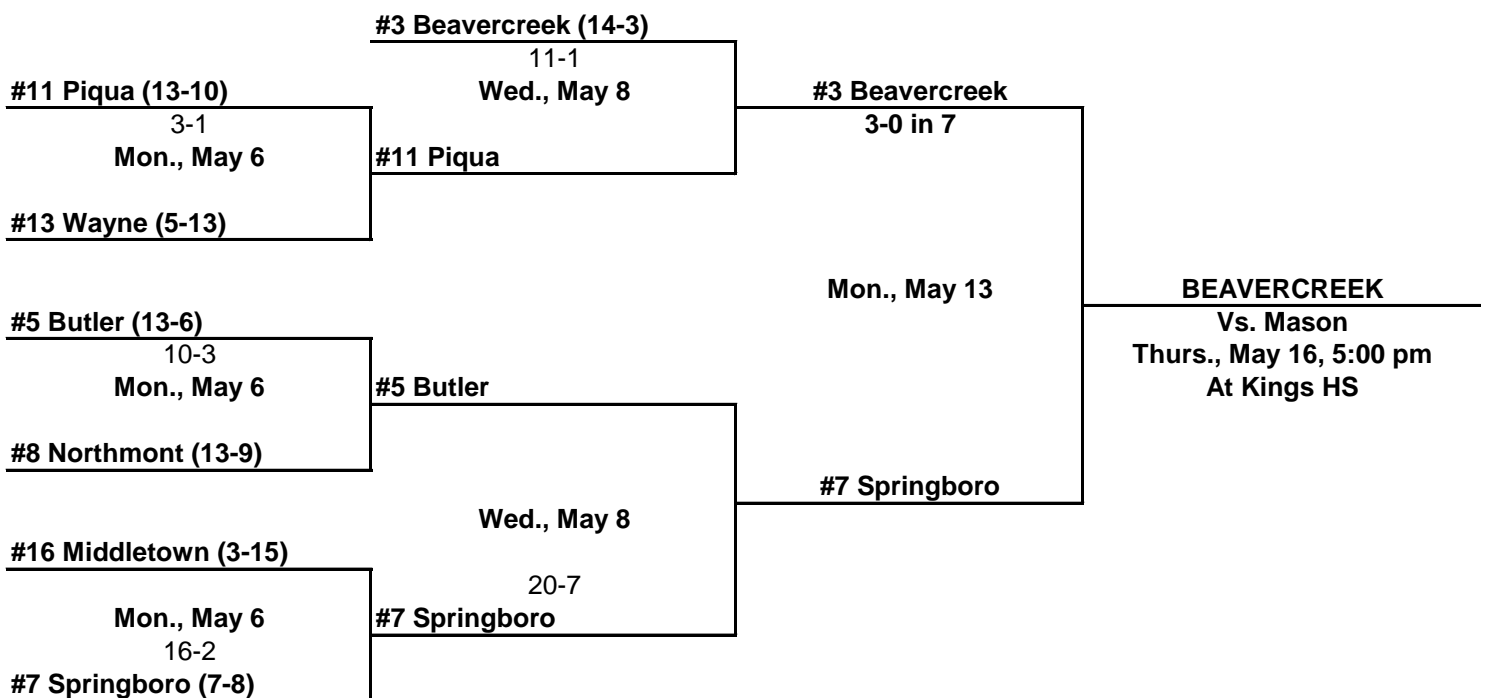

SOUTH 3

#10 Harrison (14-5) 7-3 Mon., May 6	#5 Talawanda (20-3) Wed., May 8 10-4	#10 Harrison	WESTERN BROWN Vs. Centerville Thurs., May 16, 5:00 pm At Lakota East HS
#16 Little Miami (10-10)	#10 Harrison	Mon., May 13	
#8 Western Brown (17-4) 13-0 in 5 Mon., May 6, PPD	#15 Lakota West (10-10) Wed., May 8 4-2	#8 Western Brown 7-6 in 8	
#17 Western Hills (7-1)	#8 Western Brown		

SOUTH 4

SOUTH 5

Bill Stewart, Mgr., 513-382-2478
All games begin at 5:00 p.m. unless indicated otherwise

2024 DIVISION I SOFTBALL - NORTH

NORTH 1

NORTH 2

NORTH 3

Rob Dement, Mgr., 937-503-0775
All games begin at 5:00 p.m. unless indicated otherwise