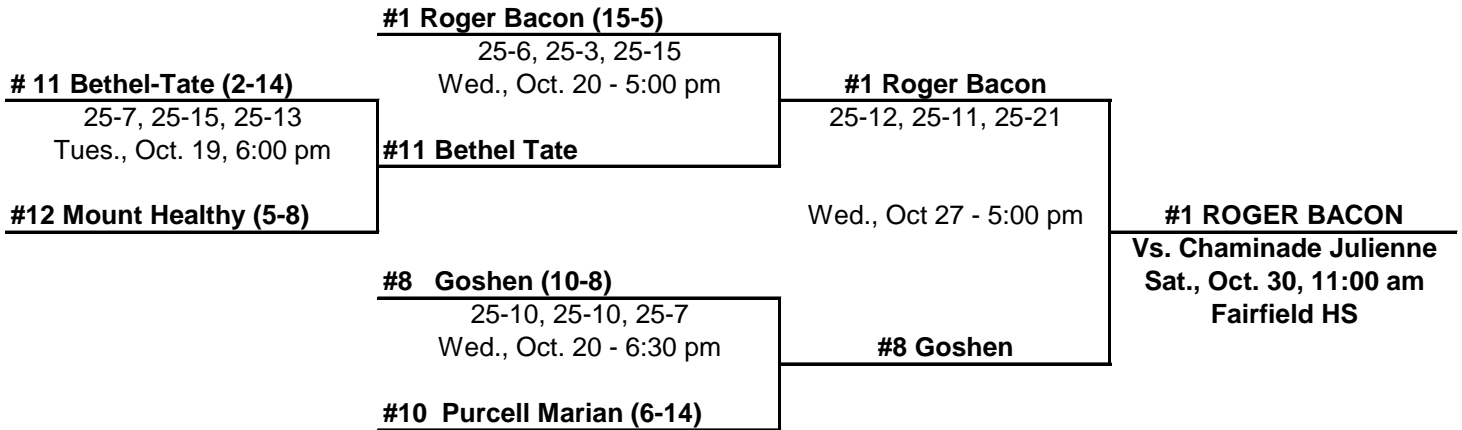

2021 DIVISION II VOLLEYBALL - PRINCETON (14)

PRINCETON 1 (5)

PRINCETON 2 (5)

PRINCETON 3 (4)

2021 DIVISION II VOLLEYBALL - TECUMSEH (12)

TECUMSEH 1 (6)

#3 Graham (16-4) 25-17, 25-22, 25-10 Tues., Oct 19th - 5:30 pm	#5 Kenton Ridge (13-6) Thurs., Oct. 21 - 5:30 pm 21-25, 25-14, 25-9, 25-16	#3 Graham 21-25, 25-16, 25-16, 25-13	
#6 Brookville (11-8)	#3 Graham	Tues., Oct. 26th - 5:30 pm	#3 GRAHAM
#8 Northwestern (9-11) 25-10, 22-25, 25-20, 25-21 Tues., Oct. 19th - 7:30 pm	#2 Benjamin Logan (19-1) 25-16, 25-21, 25-13 Thurs., Oct. 21 - 7:30 pm	#2 Benjamin Logan	Vs. Wyoming Sat., Oct. 30, 12:00 pm Kettering Fairmont HS
#9 Bellefontaine (5-14)	#8 Northwestern		

TECUMSEH 2 (6)

#1 Tippecanoe (16-2) 25-15, 25-12, 25-8 Mon., Oct. 18th - 5:30 pm	#11 Trotwood Madison (6-5) Wed., Oct. 20th - 5:30 pm 25-5, 25-5, 25-9	#1 Tippecanoe 29-27, 25-14, 25-27, 25-15	
#12 Milton Union (2-18)	#1 Tippecanoe	Tues., Oct. 26th - 7:30 pm	#1 TIPPECANOE
#4 Urbana (12-8) 25-16, 20-25, 25-22, 24-26, 15-9 Mon., Oct. 18th - 7:30 pm	#10 Shawnee (3-16) Wed., Oct. 20th - 7:30 pm 25-13, 25-12, 25-14	#4 Urbana	Vs. Badin Sat., Oct. 30, 2:00 pm Kettering Fairmont HS
#7 Greenville (8-10)	#4 Urbana		

Craig Eier, Mgr., 937-845-4512

2021 DIVISION II VOLLEYBALL - LEBANON (15)

LEBANON 1 (5)

#1 Bishop Fenwick (20-0) 25-4, 25-7, 25-0 Wed., Oct. 20 - 5:00	#15 Thurgood Marshall (3-7) Sat., Oct. 23 - 11:00 25-1, 25-4, 25-10	#1 Bishop Fenwick 25-13, 25-9, 25-18	#1 BISHOP FENWICK Vs. Summit Country Day Sat., Oct. 30, 1:00 pm Fairfield HS
	#14 Dunbar (4-9)	Wed., Oct. 27 - 5:00	
	#7 Valley View (9-10) 25-20, 25-16, 25-20 Sat., Oct. 23 - 12:30	#7 Valley View	
	#9 Stivers (11-3)		