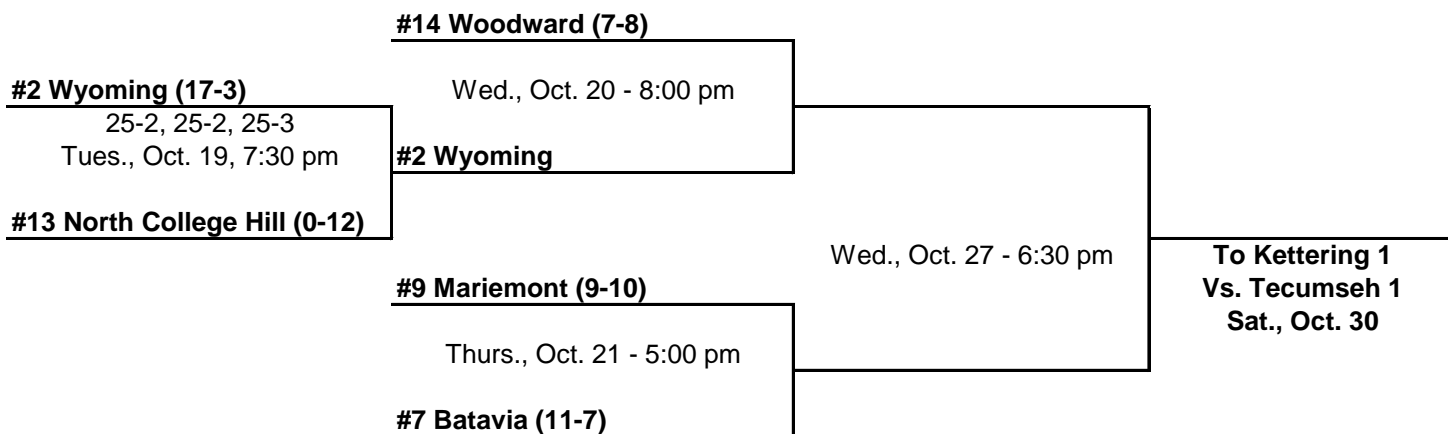

2021 DIVISION II VOLLEYBALL - PRINCETON (14)

PRINCETON 1 (5)

PRINCETON 2 (5)

PRINCETON 3 (4)

2021 DIVISION II VOLLEYBALL - TECUMSEH (12)

TECUMSEH 1 (6)

TECUMSEH 2 (6)

Craig Eier, Mgr., 937-845-4512

2021 DIVISION II VOLLEYBALL - LEBANON (15)

LEBANON 1 (5)

LEBANON 2 (5)

LEBANON 3 (5)