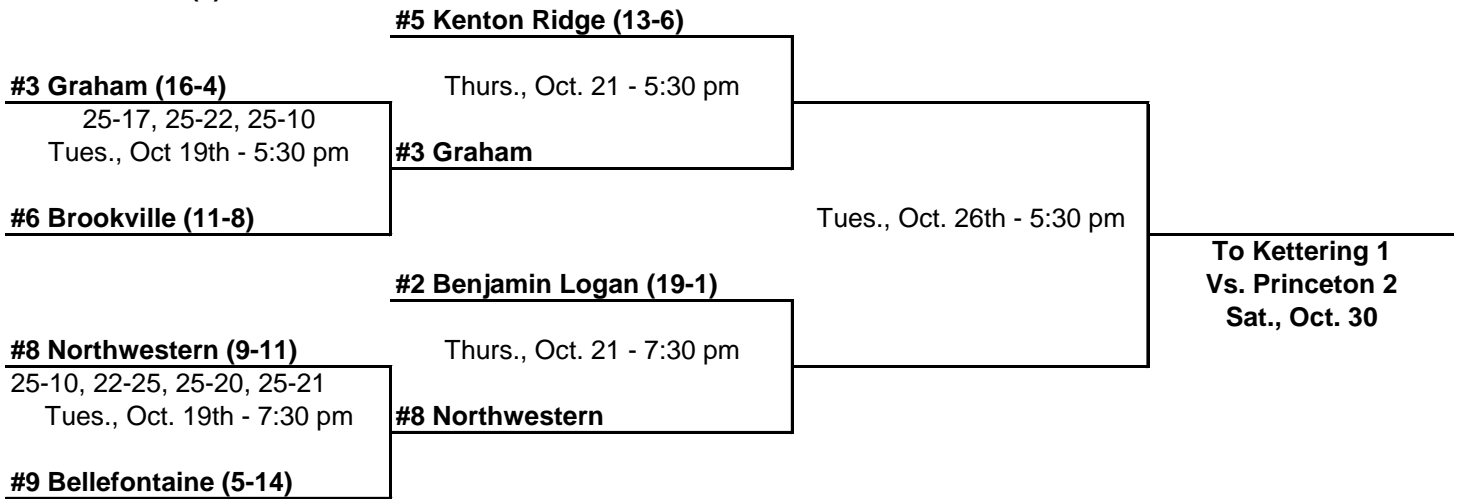

2021 DIVISION II VOLLEYBALL - PRINCETON (14)

PRINCETON 1 (5)

PRINCETON 2 (5)

PRINCETON 3 (4)

2021 DIVISION II VOLLEYBALL - TECUMSEH (12)

TECUMSEH 1 (6)

TECUMSEH 2 (6)

Craig Eier, Mgr., 937-845-4512

2021 DIVISION II VOLLEYBALL - LEBANON (15)

LEBANON 1 (5)

LEBANON 2 (5)

LEBANON 3 (5)