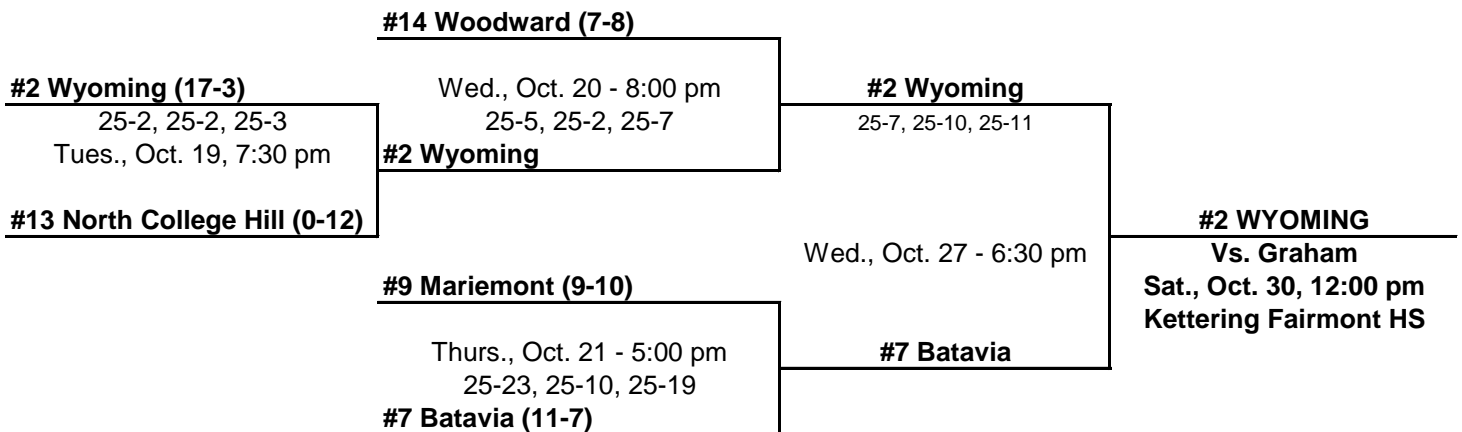

2021 DIVISION II VOLLEYBALL - PRINCETON (14)

PRINCETON 1 (5)

PRINCETON 2 (5)

PRINCETON 3 (4)

2021 DIVISION II VOLLEYBALL - TECUMSEH (12)

TECUMSEH 1 (6)

#3 Graham (16-4) 25-17, 25-22, 25-10 Tues., Oct 19th - 5:30 pm	#5 Kenton Ridge (13-6) Thurs., Oct. 21 - 5:30 pm 21-25, 25-14, 25-9, 25-16	#3 Graham 21-25, 25-16, 25-16, 25-13	
#6 Brookville (11-8)	#3 Graham	Tues., Oct. 26th - 5:30 pm	#3 GRAHAM
#8 Northwestern (9-11) 25-10, 22-25, 25-20, 25-21 Tues., Oct. 19th - 7:30 pm	#2 Benjamin Logan (19-1) 25-16, 25-21, 25-13 Thurs., Oct. 21 - 7:30 pm	#2 Benjamin Logan	Vs. Wyoming Sat., Oct. 30, 12:00 pm Kettering Fairmont HS
#9 Bellefontaine (5-14)	#8 Northwestern		

TECUMSEH 2 (6)

#1 Tippecanoe (16-2) 25-15, 25-12, 25-8 Mon., Oct. 18th - 5:30 pm	#11 Trotwood Madison (6-5) Wed., Oct. 20th - 5:30 pm 25-5, 25-5, 25-9	#1 Tippecanoe 29-27, 25-14, 25-27, 25-15	
#12 Milton Union (2-18)	#1 Tippecanoe	Tues., Oct. 26th - 7:30 pm	#1 TIPPECANOE
#4 Urbana (12-8) 25-16, 20-25, 25-22, 24-26, 15-9 Mon., Oct. 18th - 7:30 pm	#10 Shawnee (3-16) Wed., Oct. 20th - 7:30 pm 25-13, 25-12, 25-14	#4 Urbana	Vs. Badin Sat., Oct. 30, 2:00 pm Kettering Fairmont HS
#7 Greenville (8-10)	#4 Urbana		

Craig Eier, Mgr., 937-845-4512

2021 DIVISION II VOLLEYBALL - LEBANON (15)

LEBANON 1 (5)

#1 Bishop Fenwick (20-0) 25-4, 25-7, 25-0 Wed., Oct. 20 - 5:00	#15 Thurgood Marshall (3-7) Sat., Oct. 23 - 11:00 25-1, 25-4, 25-10	#1 Bishop Fenwick 25-13, 25-9, 25-18	#1 BISHOP FENWICK Vs. Summit Country Day Sat., Oct. 30, 1:00 pm Fairfield HS
	#14 Dunbar (4-9)	Wed., Oct. 27 - 5:00	
	#7 Valley View (9-10) 25-20, 25-16, 25-20 Sat., Oct. 23 - 12:30	#7 Valley View	
	#9 Stivers (11-3)		