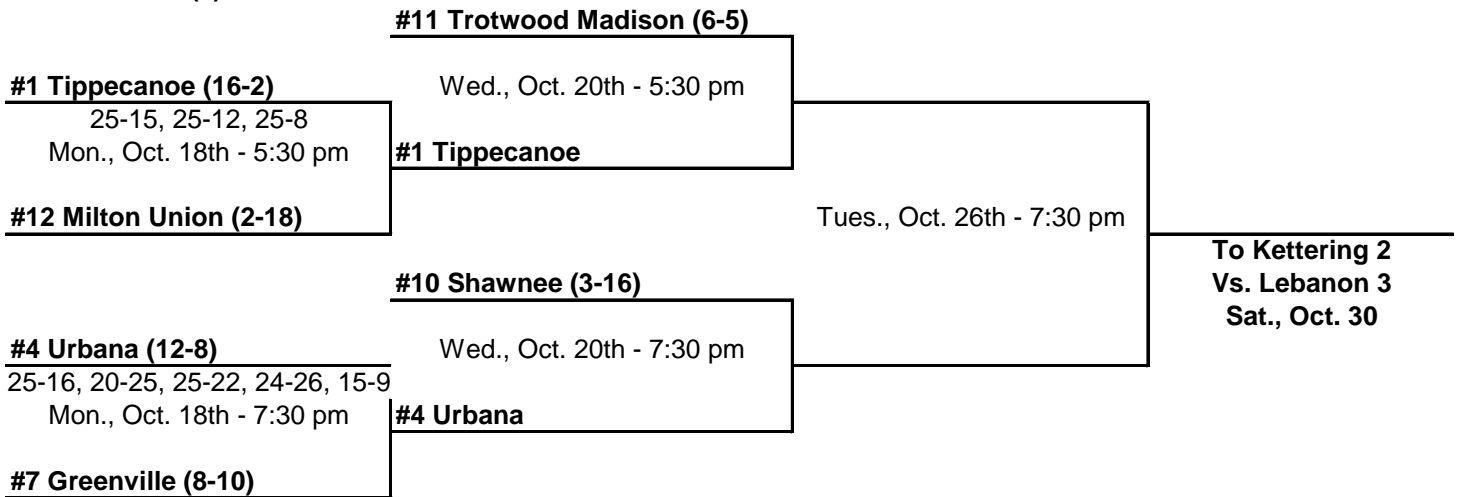

2021 DIVISION II VOLLEYBALL - PRINCETON (14)

PRINCETON 1 (5)

PRINCETON 2 (5)

PRINCETON 3 (4)

2021 DIVISION II VOLLEYBALL - TECUMSEH (12)

TECUMSEH 1 (6)

TECUMSEH 2 (6)

Craig Eier, Mgr., 937-845-4512

2021 DIVISION II VOLLEYBALL - LEBANON (15)

LEBANON 1 (5)

LEBANON 2 (5)

LEBANON 3 (5)