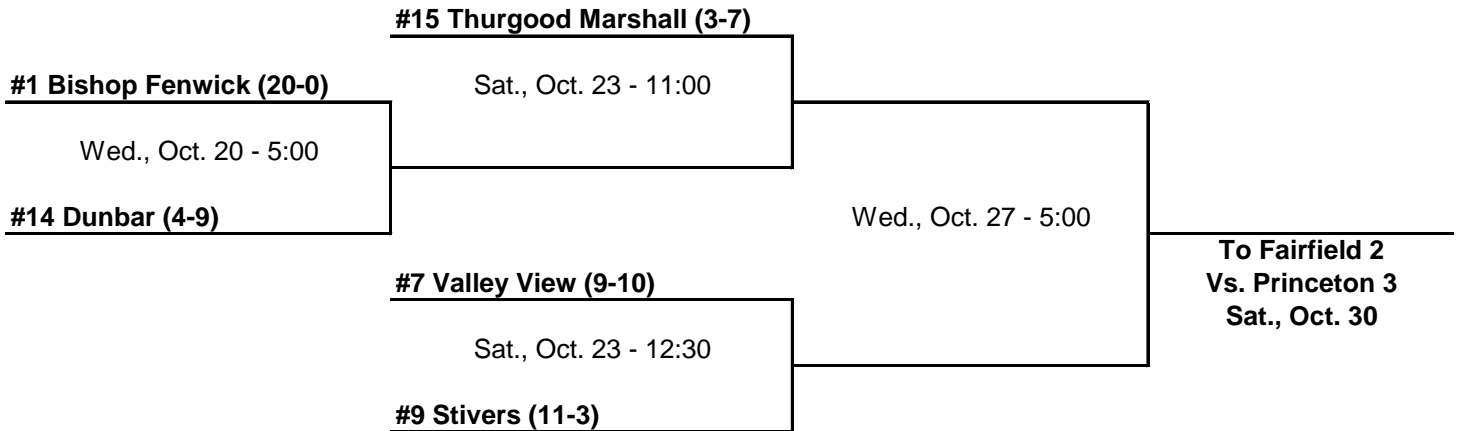

2021 DIVISION II VOLLEYBALL - LEBANON (15)

LEBANON 1 (5)

LEBANON 2 (5)

LEBANON 3 (5)