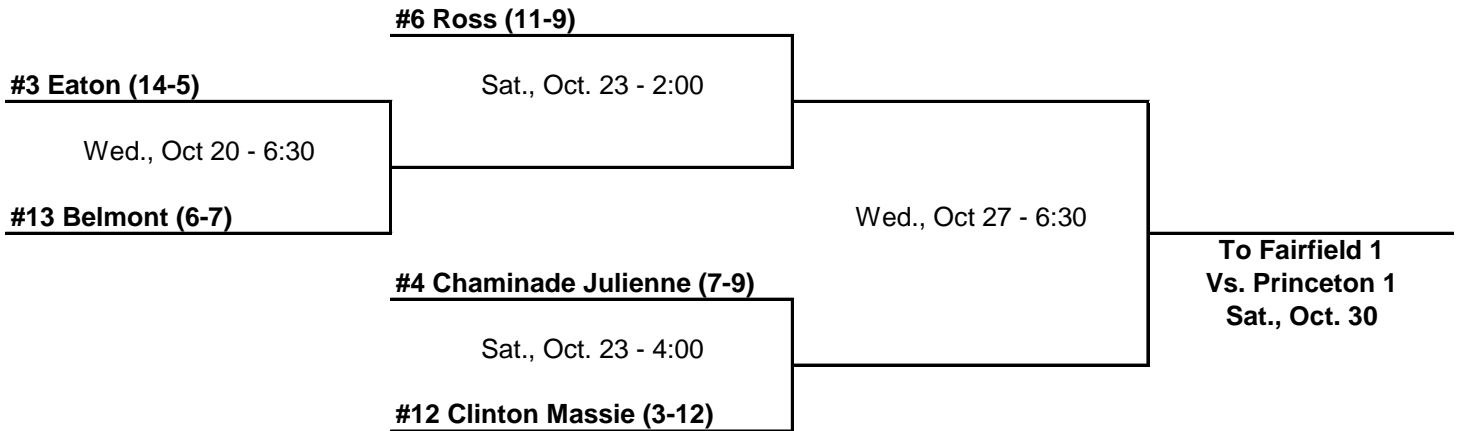

2021 DIVISION II VOLLEYBALL - PRINCETON (14)

PRINCETON 1 (5)

PRINCETON 2 (5)

PRINCETON 3 (4)

2021 DIVISION II VOLLEYBALL - TECUMSEH (12)

TECUMSEH 1 (6)

TECUMSEH 2 (6)

Craig Eier, Mgr., 937-845-4512

2021 DIVISION II VOLLEYBALL - LEBANON (15)

LEBANON 1 (5)

LEBANON 2 (5)

LEBANON 3 (5)