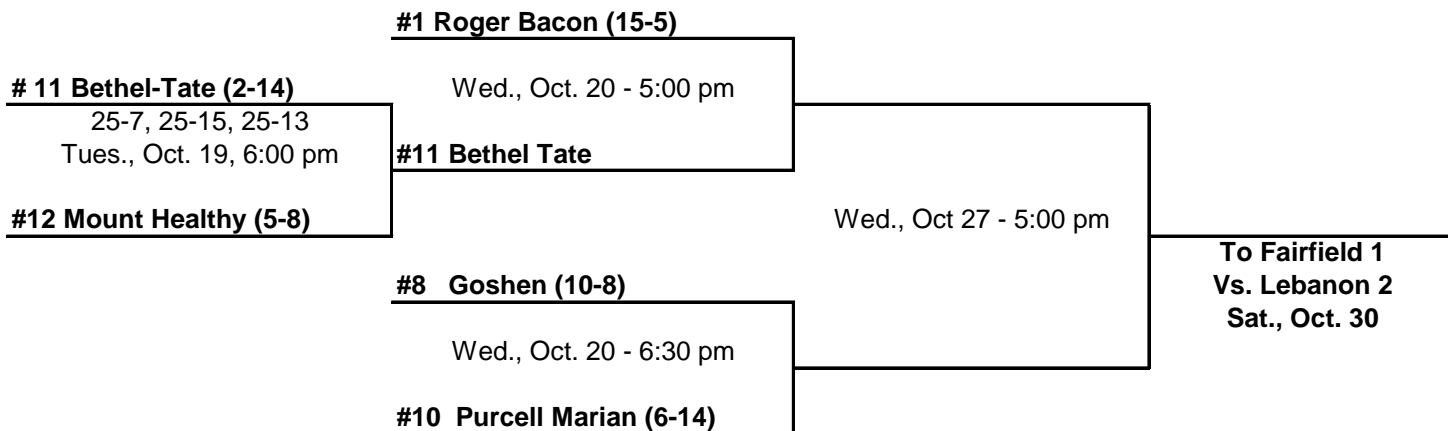

2021 DIVISION II VOLLEYBALL - PRINCETON (14)

PRINCETON 1 (5)

PRINCETON 2 (5)

PRINCETON 3 (4)

2021 DIVISION II VOLLEYBALL - TECUMSEH (12)

TECUMSEH 1 (6)

TECUMSEH 2 (6)

Craig Eier, Mgr., 937-845-4512

2021 DIVISION II VOLLEYBALL - LEBANON (15)

LEBANON 1 (5)

LEBANON 2 (5)

LEBANON 3 (5)