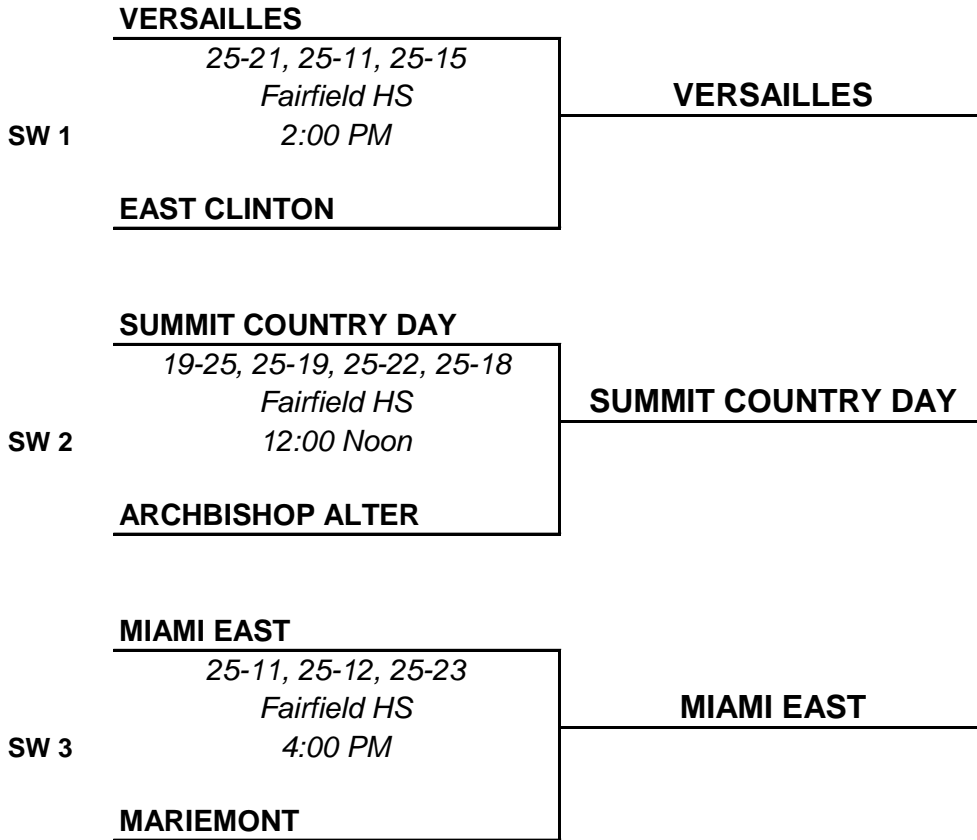

2022 VOLLEYBALL DISTRICT BRACKETS

DIVISION I VOLLEYBALL
SATURDAY, OCTOBER 29th
LAKOTA EAST HS, BUTLER HS

CENTERVILLE

SW1	<i>Butler HS</i> 3:00 PM 25-22, 25-18, 25-19	MOUNT NOTRE DAME
	MOUNT NOTRE DAME	

KINGS

SW2	<i>Lakota East HS</i> 12:00 Noon 25-22, 22-25, 25-23, 25-22	SETON
	SETON	

ST. URSULA ACADEMY

SW3	25-18, 25-13, 25-15 <i>Lakota East HS</i> 2:00 PM	ST. URSULA
	SPRINGBORO	

BELLBROOK

SW4	<i>Butler HS</i> 5:00 PM 25-13, 25-14, 25-22	URSULINE
	URSULINE	

2022 VOLLEYBALL DISTRICT BRACKETS

DIVISION II VOLLEYBALL
SATURDAY, OCTOBER 29th
KETTERING FAIRMONT HS

Games times: 12:00 Noon, 2:00 p.m., 4:00 p.m.

2022 VOLLEYBALL DISTRICT BRACKETS

DIVISION III VOLLEYBALL
SATURDAY, OCTOBER 29th
FAIRFIELD HS

2022 VOLLEYBALL DISTRICT BRACKETS

DIVISION IV VOLLEYBALL
SATURDAY, OCTOBER 29th
TROY HIGH SCHOOL

Game times: 3:00 p.m., 5:00 p.m., 7:00 p.m.