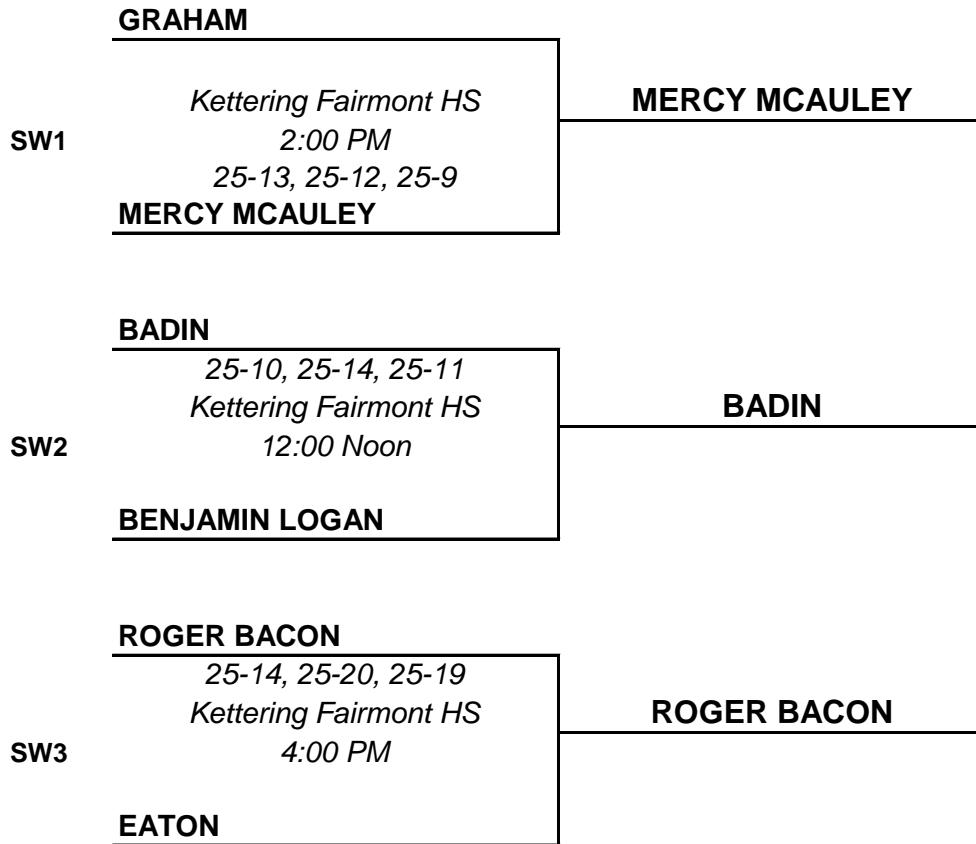

2022 VOLLEYBALL DISTRICT BRACKETS

DIVISION I VOLLEYBALL
SATURDAY, OCTOBER 29th
LAKOTA EAST HS, BUTLER HS

CENTERVILLE

SW1	<i>Butler HS</i> 3:00 PM 25-22, 25-18, 25-19	MOUNT NOTRE DAME
	MOUNT NOTRE DAME	

KINGS

SW2	<i>Lakota East HS</i> 12:00 Noon 25-22, 22-25, 25-23, 25-22	SETON
	SETON	

ST. URSULA ACADEMY

SW3	25-18, 25-13, 25-15 <i>Lakota East HS</i> 2:00 PM	ST. URSULA
	SPRINGBORO	

BELLBROOK

SW4	<i>Butler HS</i> 5:00 PM 25-13, 25-14, 25-22	URSULINE
	URSULINE	

2022 VOLLEYBALL DISTRICT BRACKETS

DIVISION II VOLLEYBALL
SATURDAY, OCTOBER 29th
KETTERING FAIRMONT HS

Games times: 12:00 Noon, 2:00 p.m., 4:00 p.m.

2022 VOLLEYBALL DISTRICT BRACKETS

DIVISION III VOLLEYBALL
SATURDAY, OCTOBER 29th
FAIRFIELD HS

2022 VOLLEYBALL DISTRICT BRACKETS

DIVISION IV VOLLEYBALL
SATURDAY, OCTOBER 29th
TROY HIGH SCHOOL

Game times: 3:00 p.m., 5:00 p.m., 7:00 p.m.