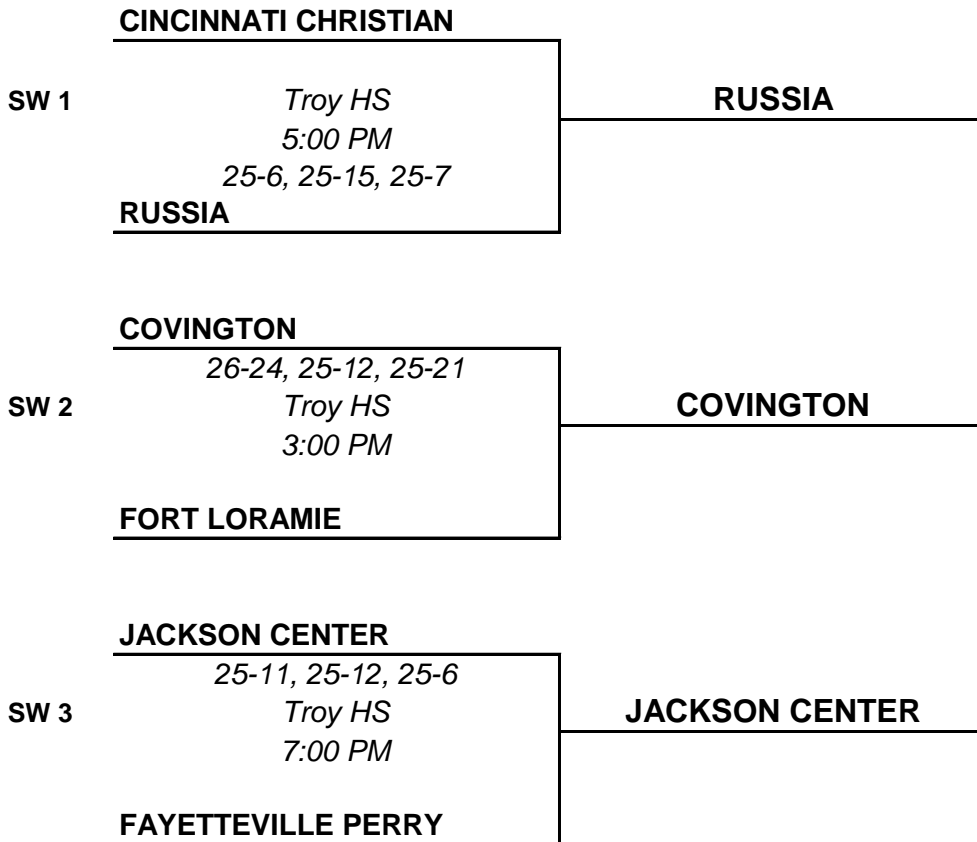

2022 VOLLEYBALL DISTRICT BRACKETS

DIVISION I VOLLEYBALL
SATURDAY, OCTOBER 29th
LAKOTA EAST HS, BUTLER HS

CENTERVILLE

SW1	<i>Butler HS</i> 3:00 PM 25-22, 25-18, 25-19	MOUNT NOTRE DAME
	MOUNT NOTRE DAME	

KINGS

SW2	<i>Lakota East HS</i> 12:00 Noon 25-22, 22-25, 25-23, 25-22	SETON
	SETON	

ST. URSULA ACADEMY

SW3	25-18, 25-13, 25-15 <i>Lakota East HS</i> 2:00 PM	ST. URSULA
	SPRINGBORO	

BELLBROOK

SW4	<i>Butler HS</i> 5:00 PM 25-13, 25-14, 25-22	URSULINE
	URSULINE	

2022 VOLLEYBALL DISTRICT BRACKETS

DIVISION II VOLLEYBALL
SATURDAY, OCTOBER 29th
KETTERING FAIRMONT HS

Games times: 12:00 Noon, 2:00 p.m., 4:00 p.m.

2022 VOLLEYBALL DISTRICT BRACKETS

DIVISION III VOLLEYBALL
SATURDAY, OCTOBER 29th
FAIRFIELD HS

2022 VOLLEYBALL DISTRICT BRACKETS

DIVISION IV VOLLEYBALL
SATURDAY, OCTOBER 29th
TROY HIGH SCHOOL

Game times: 3:00 p.m., 5:00 p.m., 7:00 p.m.