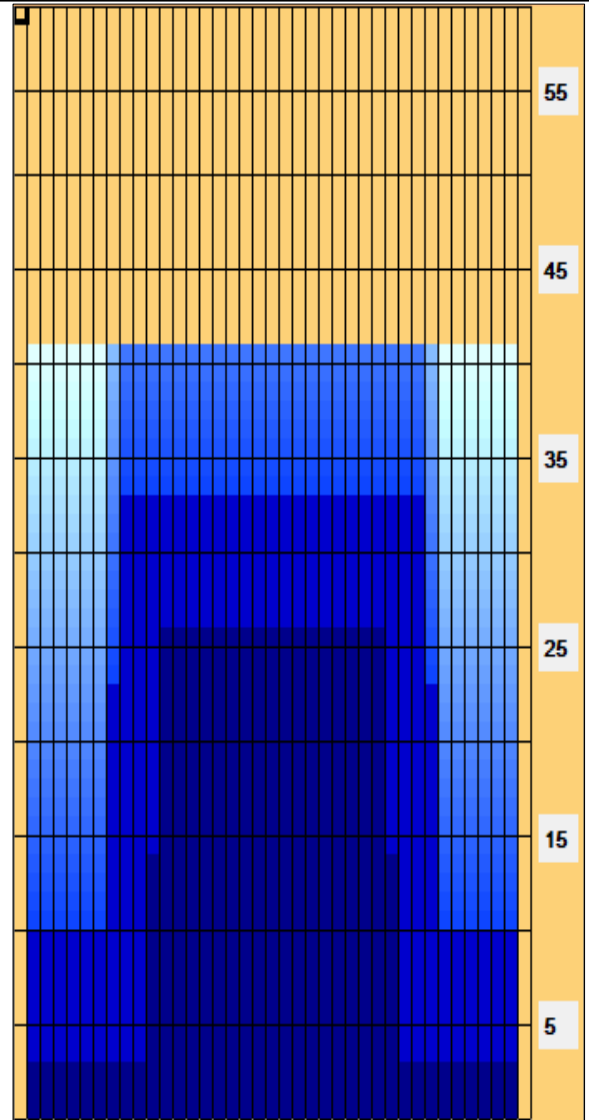

OHSAA 2023 State Championships

Oil Pattern Distance: 41 Feet **Reverse Brush Drop:** 41 Feet **Oil Per Board:** 50 uL
Forward Oil Total: 12.75 mL **Reverse Oil Total:** 12.7 mL **Volume Oil Total:** 25.45 mL
Forward Boards Crossed: 255 Boards **Reverse Boards Crossed:** 254 Boards **Total Boards Crossed:** 509 Boards

Start	Stop	Loads	Speed	Crossed	Start	End	Feet	T.Oil
1	2L 2R	3	14	111	0.0	3.9	3.9	5550
2	11L 11R	4	18	76	3.9	14.1	10.2	3800
3	12L 12R	4	22	68	14.1	26.5	12.4	3400
4	2L 2R	0	22	0	26.5	41.0	14.5	0

Conditioner: _____
 Type In or Select One
 TransferType: _____
 Type In or Select One

Forward
 Reverse
 Combined
 Buff

Start	Stop	Loads	Speed	Crossed	Start	End	Feet	T.Oil
1	2L 2R	0	30	0	41.0	33.0	-8.0	0
2	9L 9R	4	18	92	33.0	22.8	-10.2	4600
3	8L 8R	5	18	125	22.8	10.1	-12.7	6250
4	2L 2R	1	18	37	10.1	7.6	-2.5	1850
5	2L 2R	0	18	0	7.6	0.0	-7.6	0

Item	3L-7L:18L-18R	8L-12L:18L-18R	13L-17L:18L-18R	18L-18R:17R-13R	18L-18R:12R-8R	18L-18R:7R-3R
Description	Outside Track:Middle	Middle Track:Middle	Inside Track:Middle	Middle: Inside Track	Middle:Middle Track	Middle:Outside Track
Track Zone Ratio	5.25	1.44	1	1	1.44	5.25