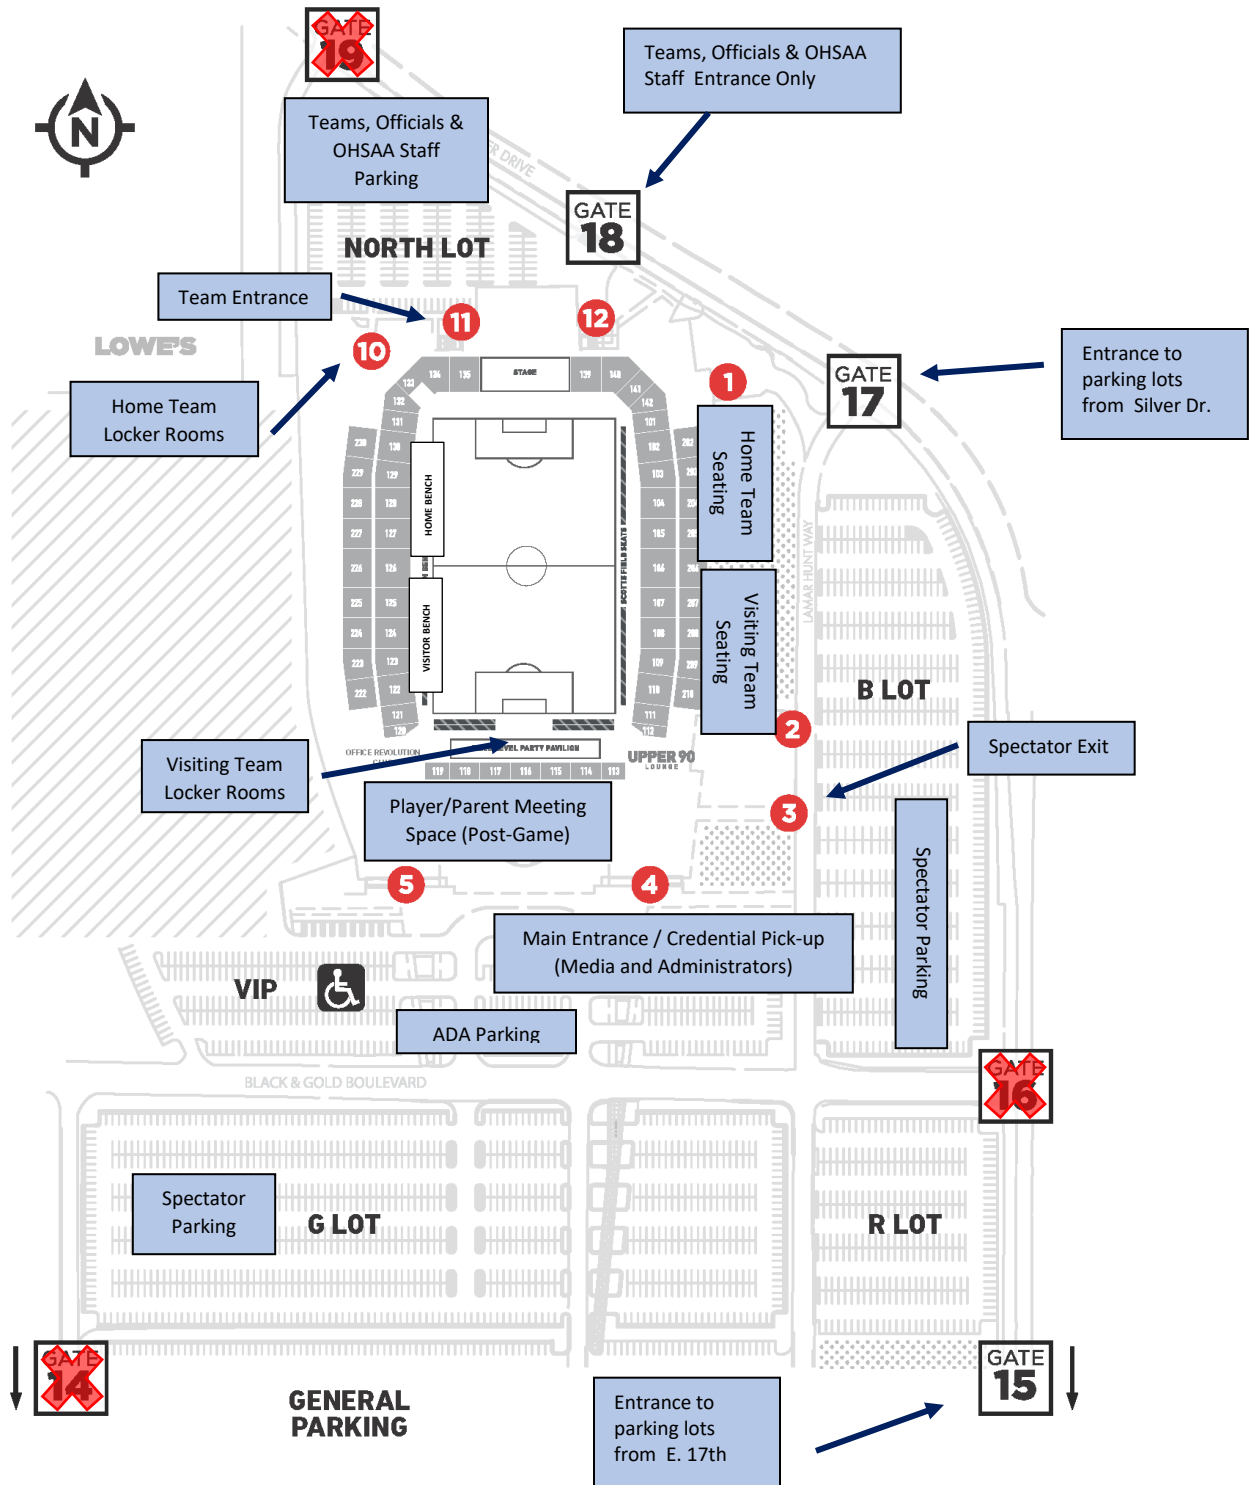

State Lacrosse Parking and Entrance Map

Parking and Entrance Information

- Parking will be \$10 for spectators (\$20 for oversized vehicles requiring 2 parking spaces)
- Spectators may enter at Gate 17 and Gate 15 to park.
- Spectators must enter through the main entrance (4) and exit on the southeast side of the stadium (3). **No Re-entry**