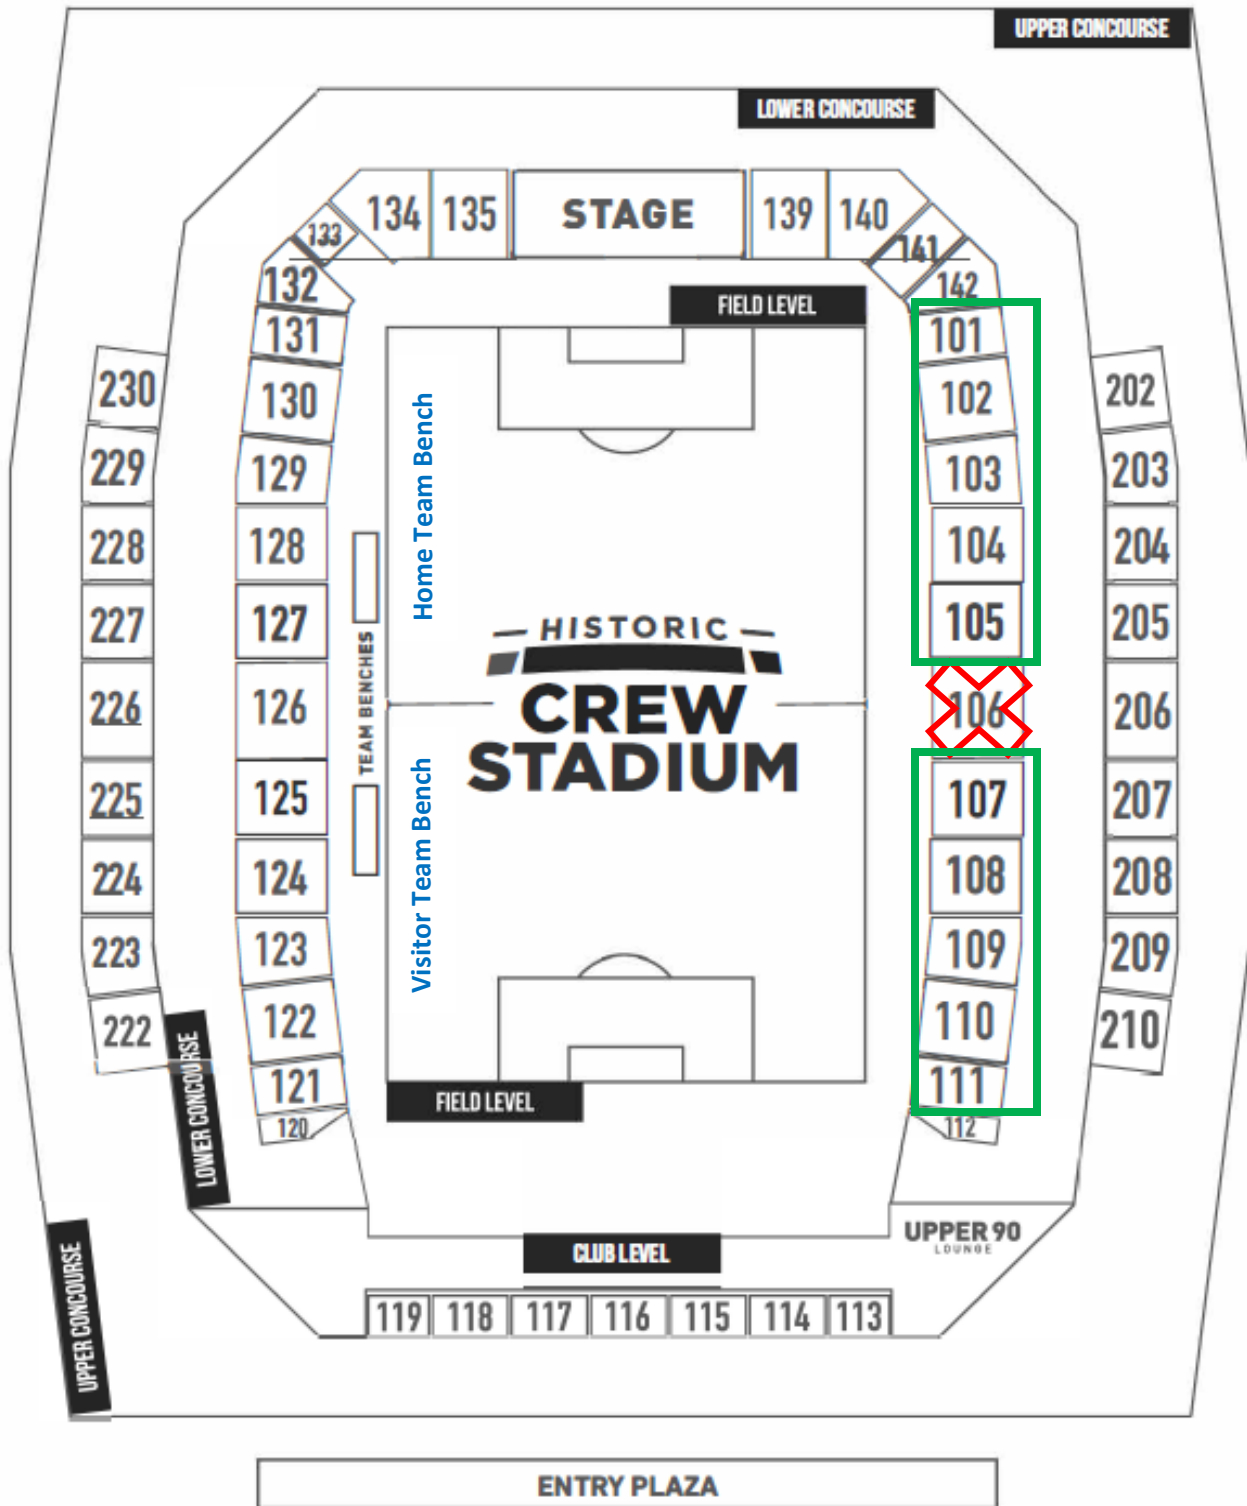

State Lacrosse Spectator Seating Map

2

3

Home Team Spectators – Sections 102 – 105 (student section 101)

Visiting Team Spectators – Sections 107 – 110 (student section 111)