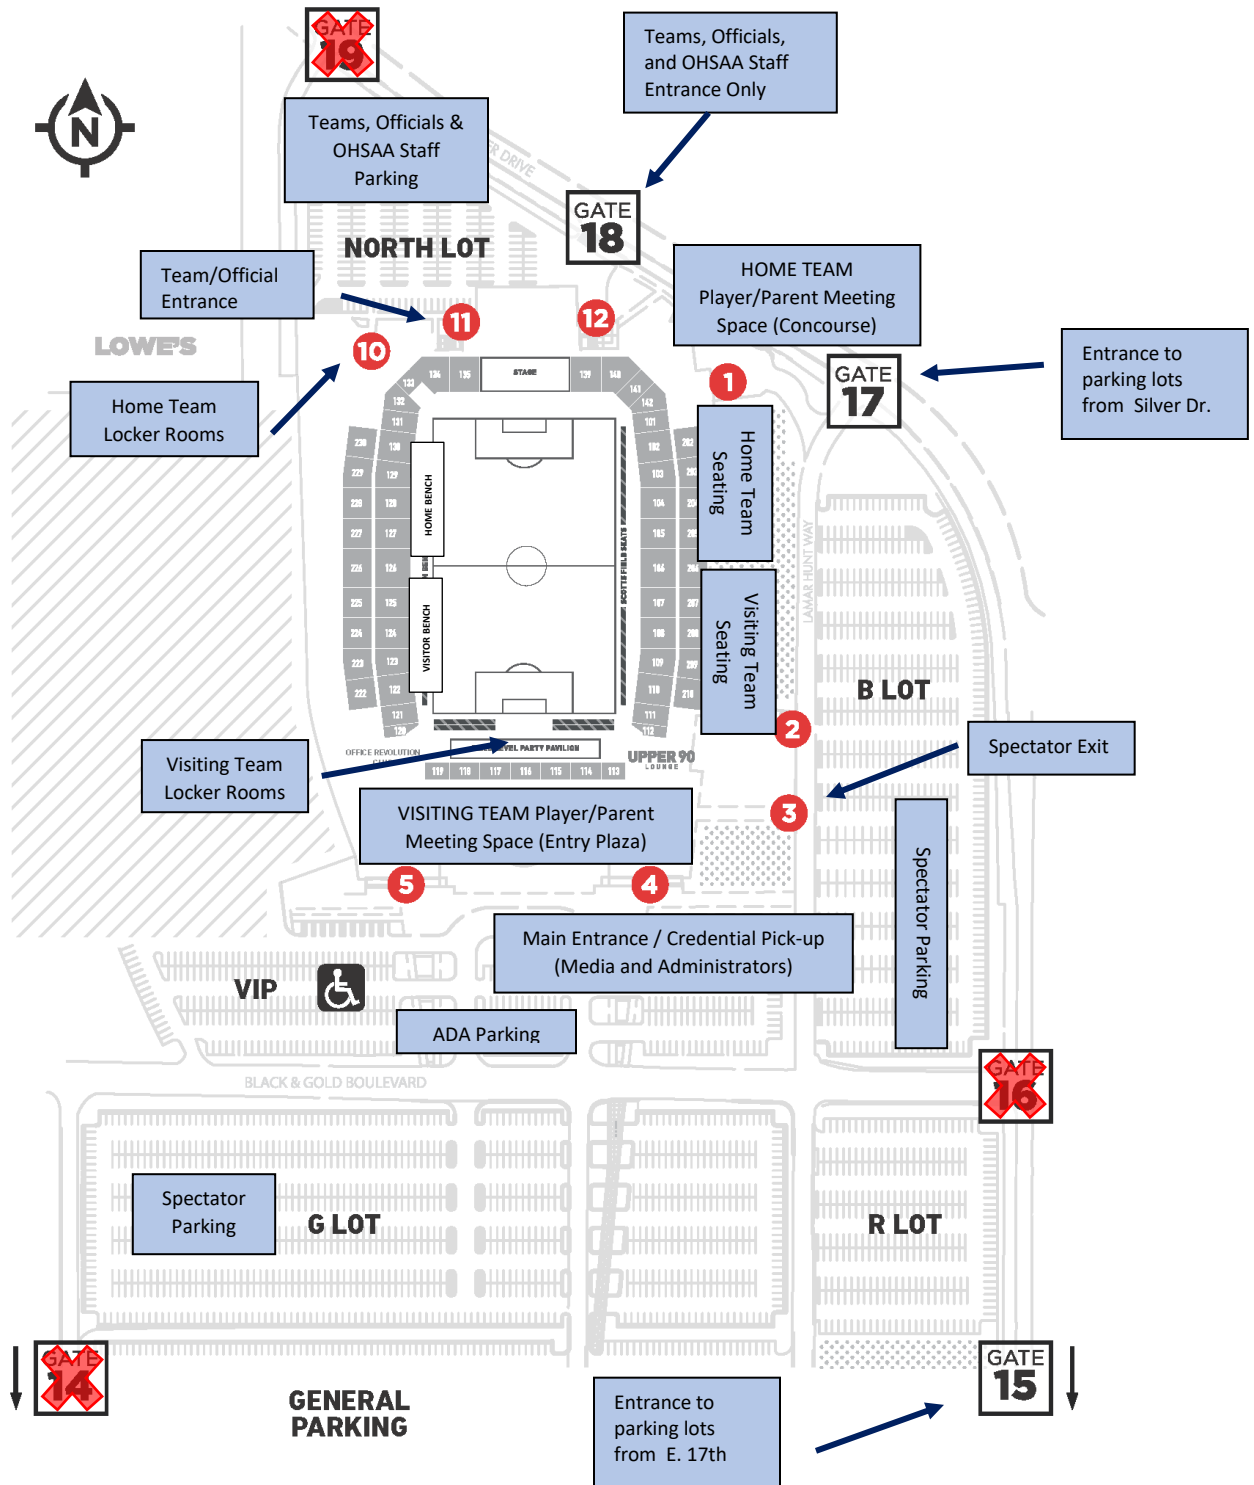

# State Soccer Parking and Entrance Map

## Parking and Entrance Information

- Parking will be \$10 for spectators (\$20 for oversized vehicles requiring 2 parking spaces)
- Spectators may enter at Gate 17 and Gate 15 to park.
- Spectators must enter through the main entrance (4) and exit on the southeast side of the stadium (3). **No Re-entry**