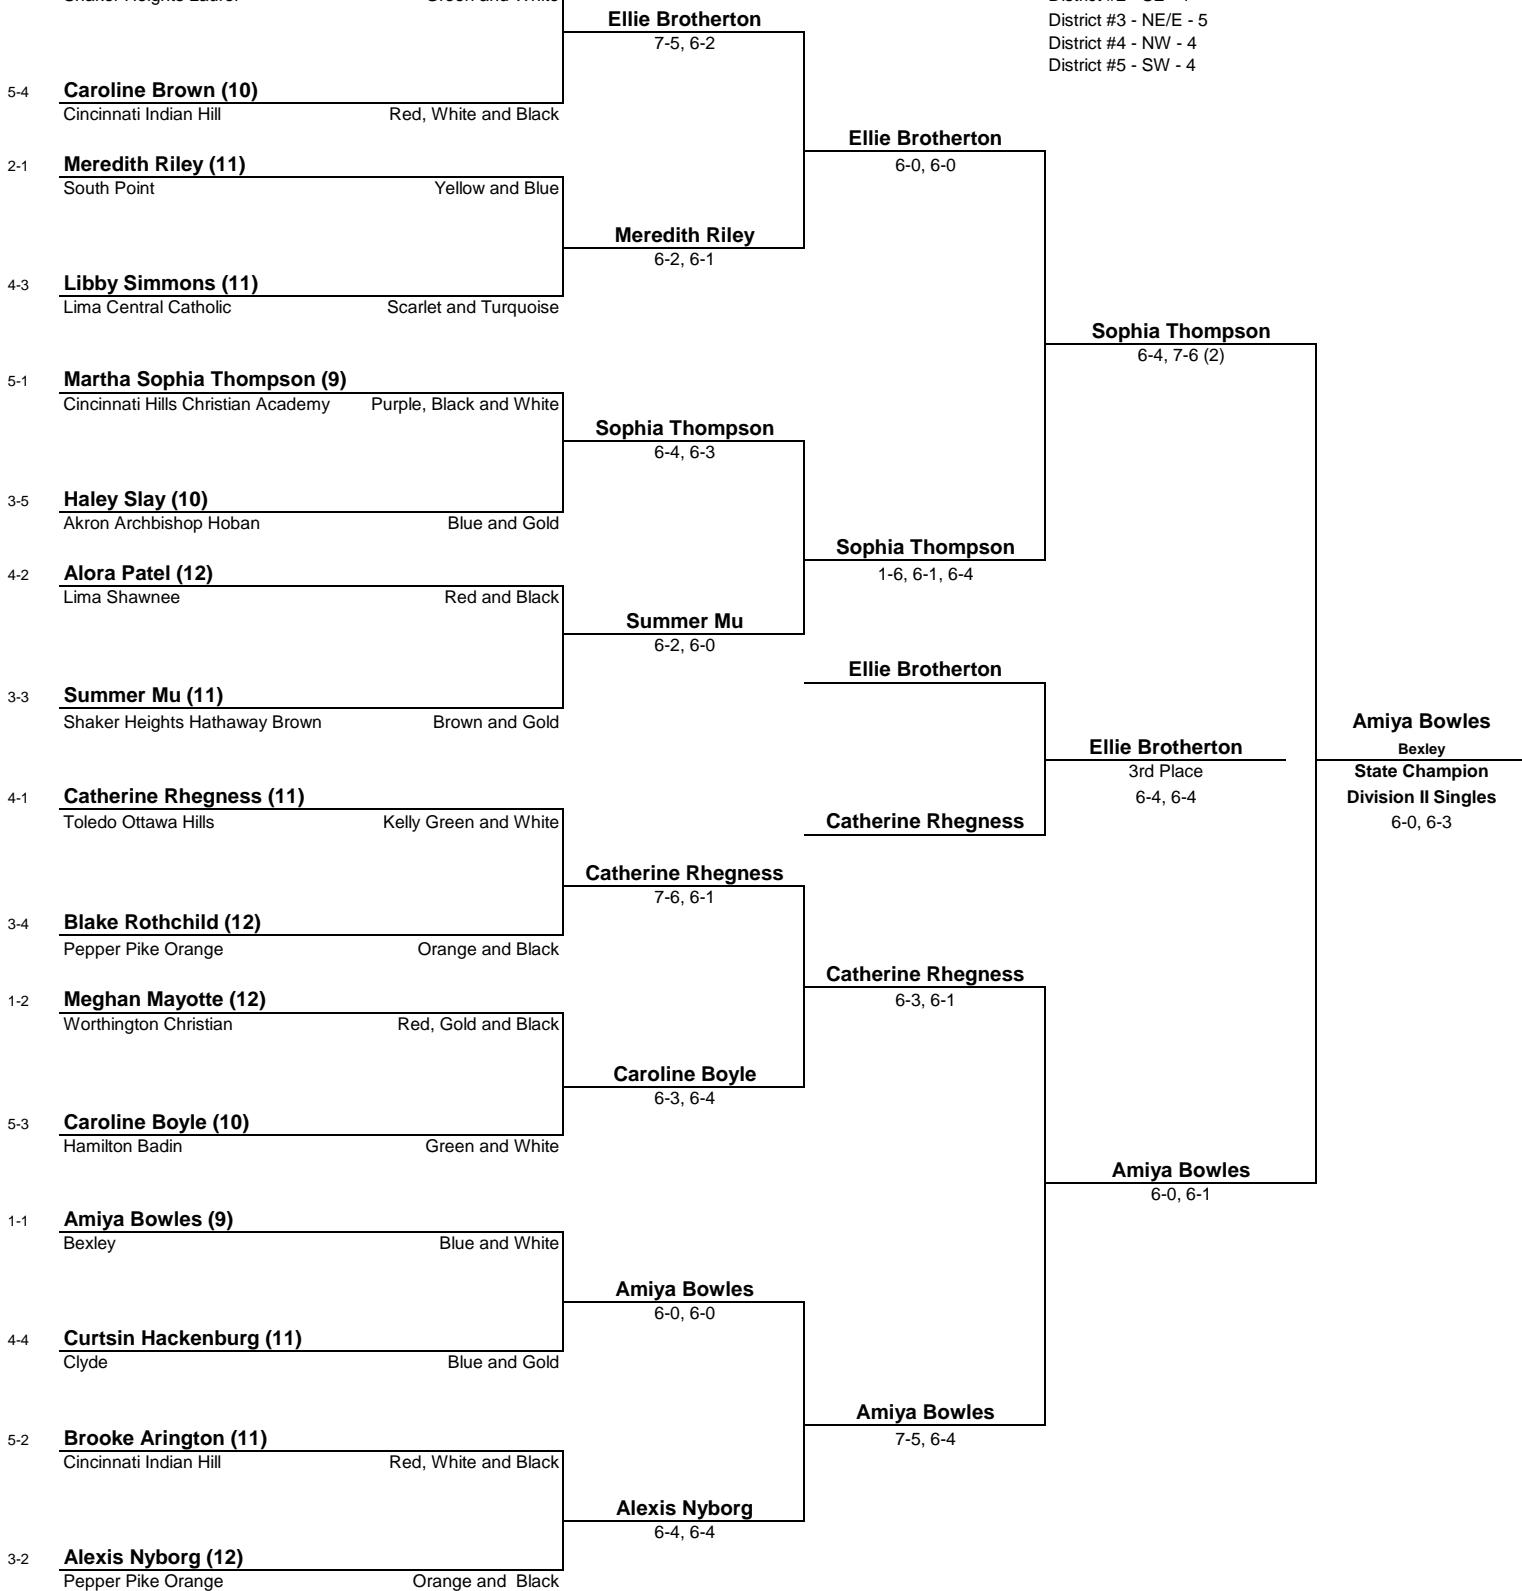

**2022 OHSAA GIRLS STATE TENNIS TOURNAMENT
DIVISION II SINGLES BRACKET OCTOBER 21 & 22, 2022
Lindner Family Tennis Center, 5460 Courseview Drive, Mason, OH 45040**

Dst-Pl:

3-1	Ellie Brotherton (12) Shaker Heights Laurel	Green and White
5-4	Caroline Brown (10) Cincinnati Indian Hill	Red, White and Black
2-1	Meredith Riley (11) South Point	Yellow and Blue
4-3	Libby Simmons (11) Lima Central Catholic	Scarlet and Turquoise
5-1	Martha Sophia Thompson (9) Cincinnati Hills Christian Academy	Purple, Black and White
3-5	Haley Slay (10) Akron Archbishop Hoban	Blue and Gold
4-2	Alora Patel (12) Lima Shawnee	Red and Black
3-3	Summer Mu (11) Shaker Heights Hathaway Brown	Brown and Gold
4-1	Catherine Rhegness (11) Toledo Ottawa Hills	Kelly Green and White
3-4	Blake Rothchild (12) Pepper Pike Orange	Orange and Black
1-2	Meghan Mayotte (12) Worthington Christian	Red, Gold and Black
5-3	Caroline Boyle (10) Hamilton Badin	Green and White
1-1	Amiya Bowles (9) Bexley	Blue and White
4-4	Curtsin Hackenburg (11) Clyde	Blue and Gold
5-2	Brooke Arington (11) Cincinnati Indian Hill	Red, White and Black
3-2	Alexis Nyborg (12) Pepper Pike Orange	Orange and Black

Code:

- District #1 - C/E - 2
- District #2 - SE - 1
- District #3 - NE/E - 5
- District #4 - NW - 4
- District #5 - SW - 4

COACHES MEETING- A mandatory coaches meeting will be held at 8 a.m., Friday, October 21 in the Grandstand of Court 10, at the Lindner Family Tennis Center. Check website for more tournament information.