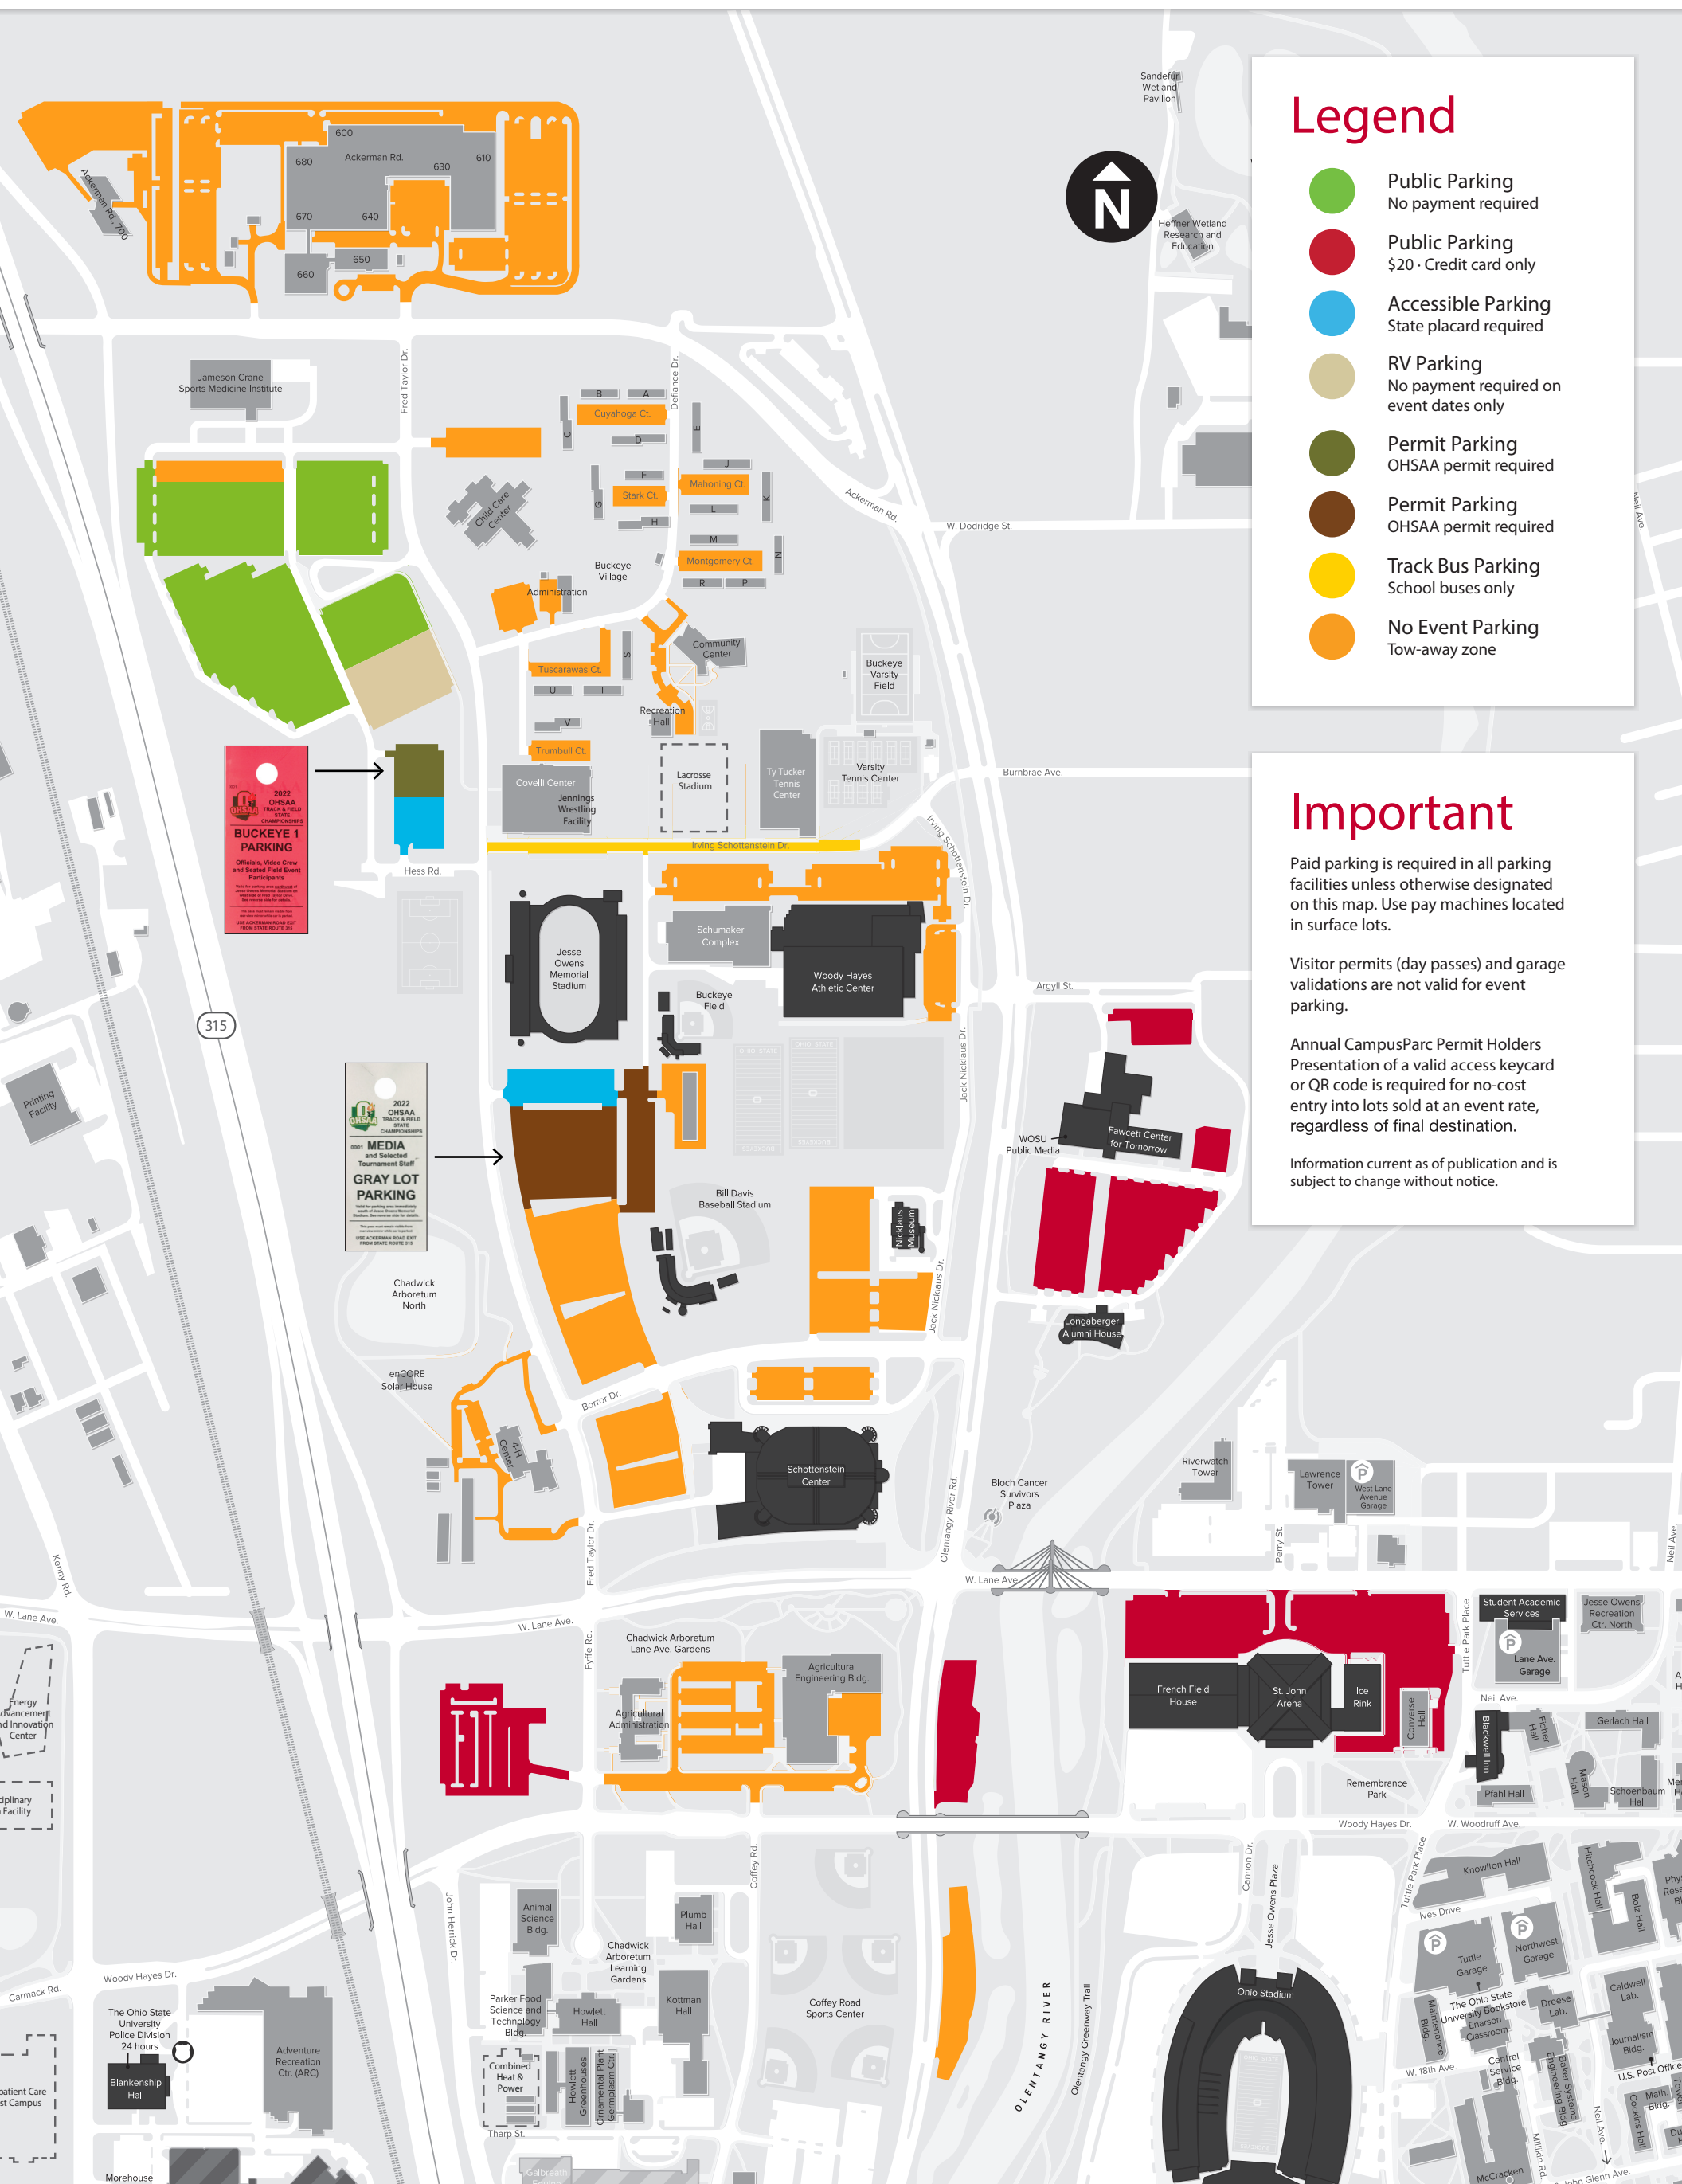

OHSAA Track & Field State Tournament

Legend

- Public Parking
No payment required
- Public Parking
\$20 · Credit card only
- Accessible Parking
State placard required
- RV Parking
No payment required on event dates only
- Permit Parking
OHSAA permit required
- Permit Parking
OHSAA permit required
- Track Bus Parking
School buses only
- No Event Parking
Tow-away zone

Important

Paid parking is required in all parking facilities unless otherwise designated on this map. Use pay machines located in surface lots.

Visitor permits (day passes) and garage validations are not valid for event parking.

Annual CampusParc Permit Holders
Presentation of a valid access keycard or QR code is required for no-cost entry into lots sold at an event rate, regardless of final destination.

Information current as of publication and is subject to change without notice.