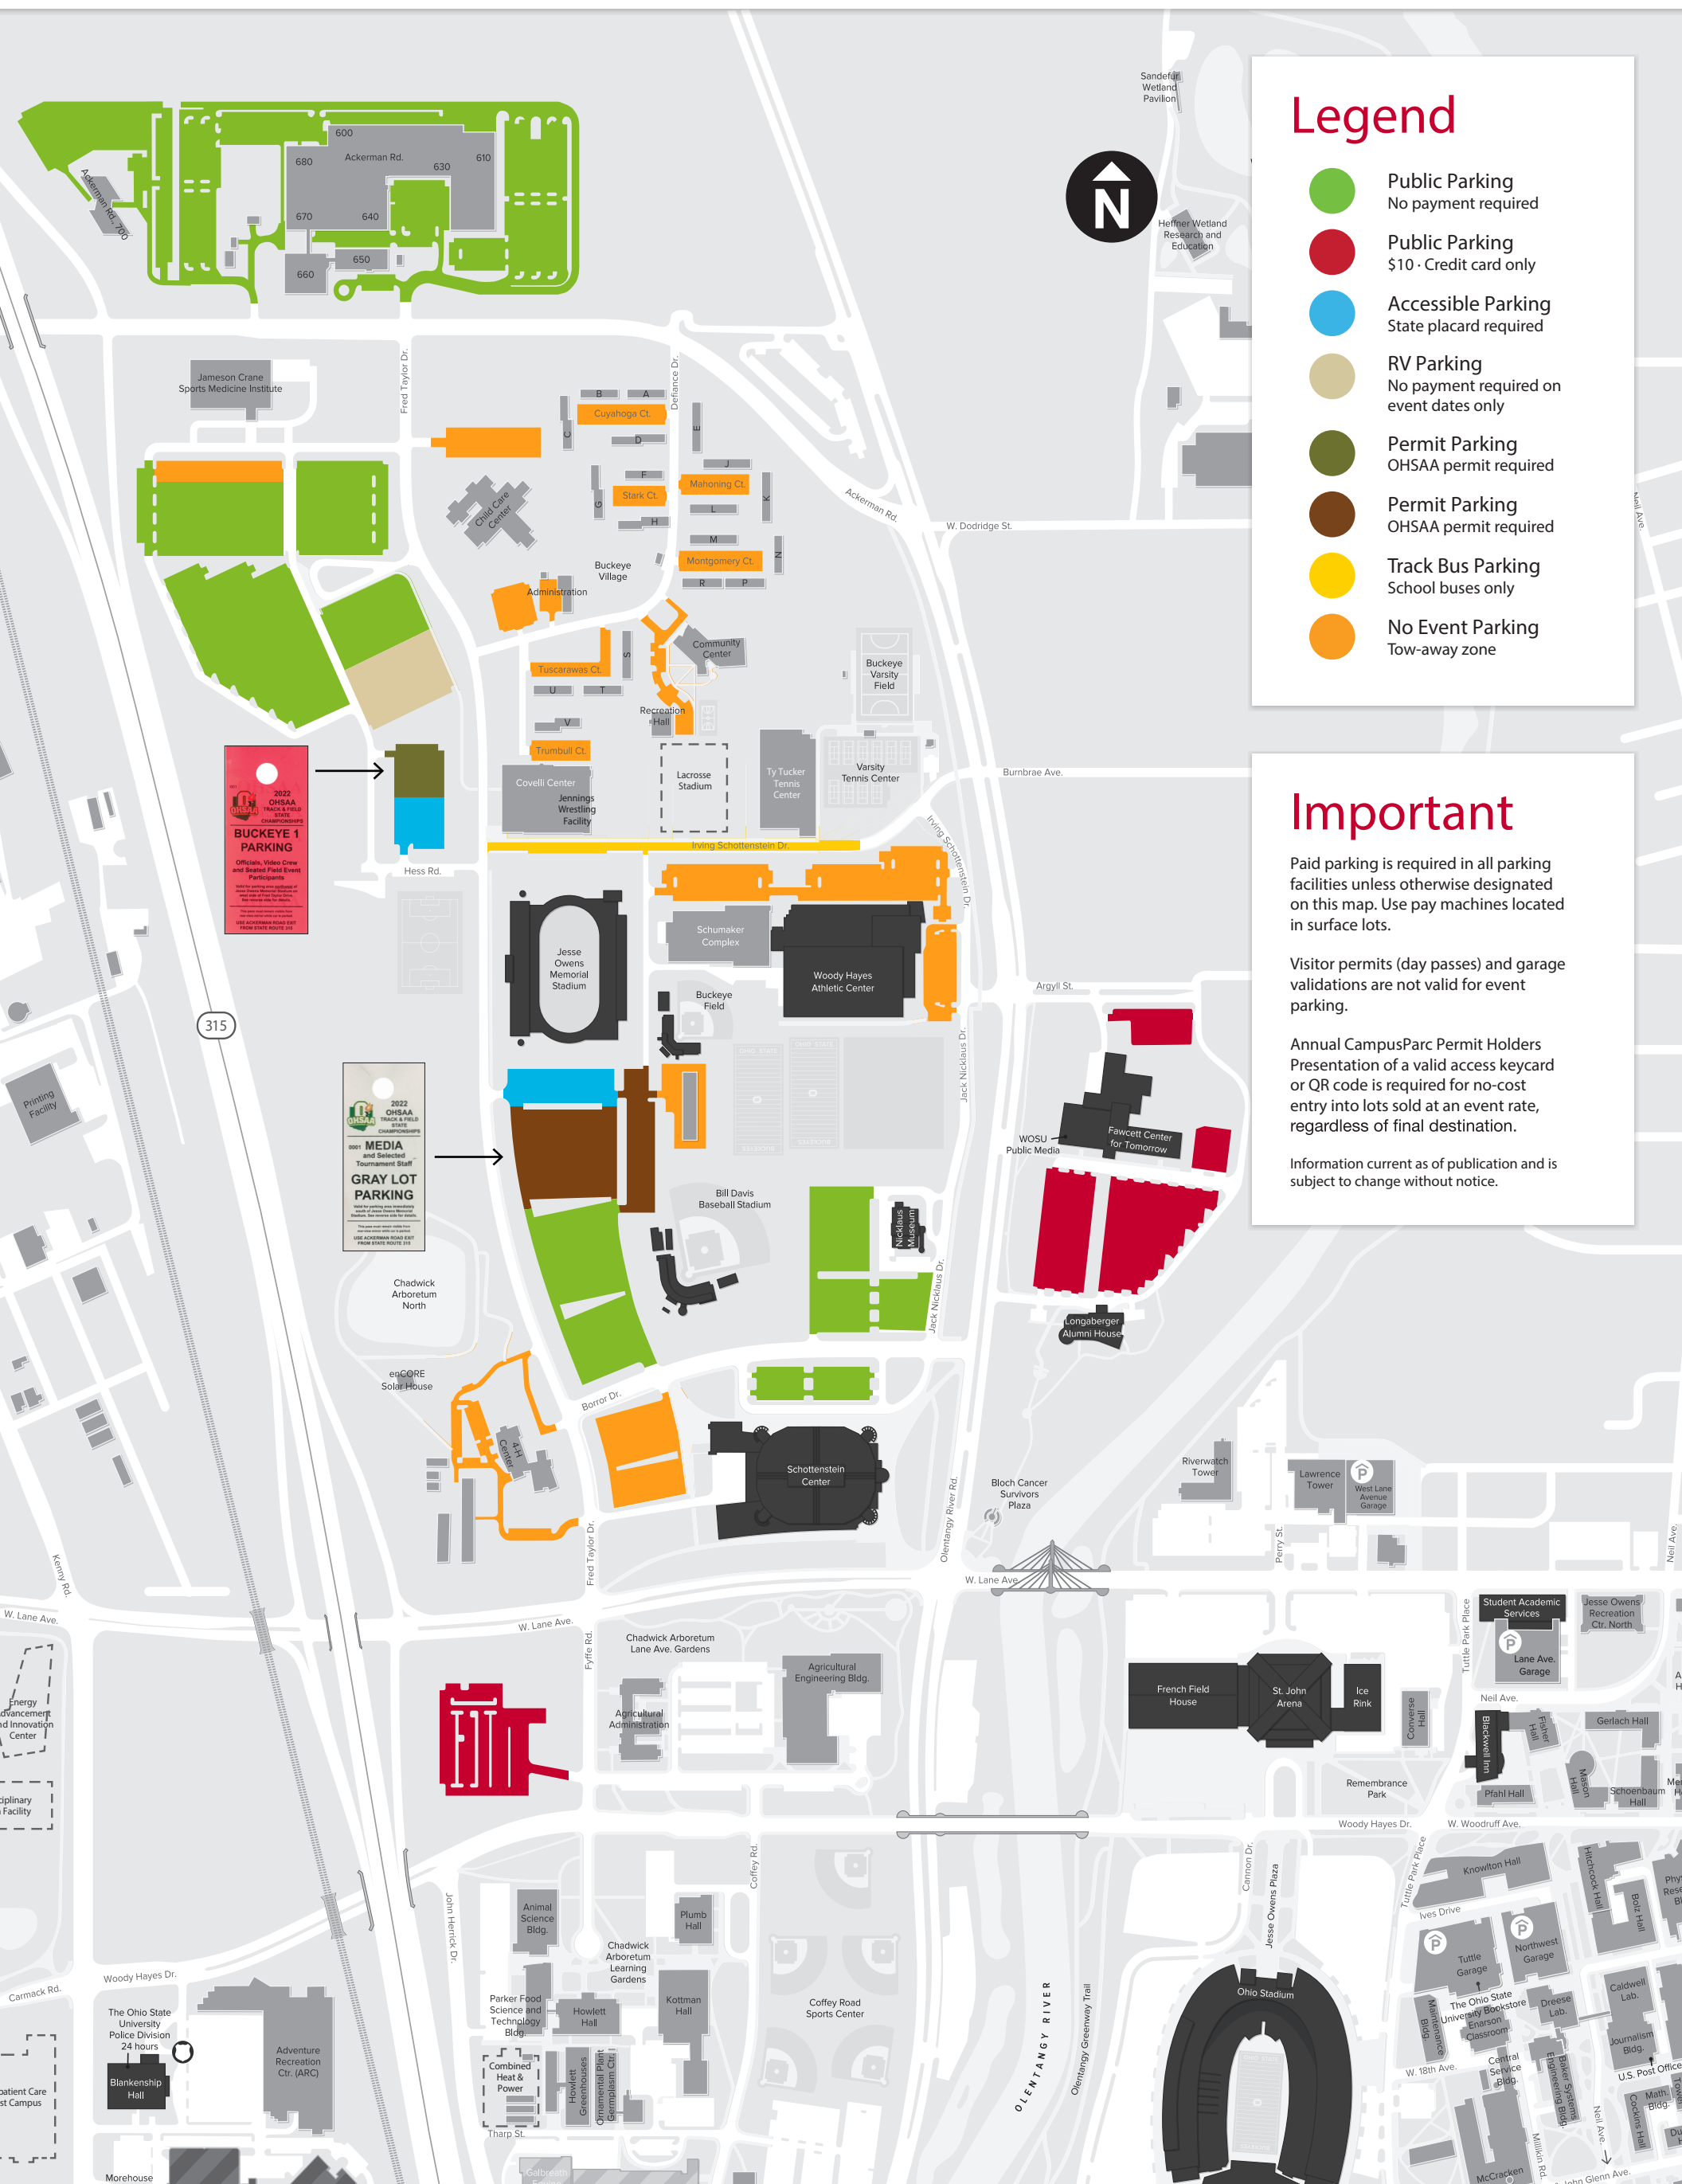

# OHSAA Track & Field State Tournament

## Legend

- Public Parking  
No payment required
- Public Parking  
\$10 · Credit card only
- Accessible Parking  
State placard required
- RV Parking  
No payment required on event dates only
- Permit Parking  
OHSAA permit required
- Permit Parking  
OHSAA permit required
- Track Bus Parking  
School buses only
- No Event Parking  
Tow-away zone

## Important

Paid parking is required in all parking facilities unless otherwise designated on this map. Use pay machines located in surface lots.

Visitor permits (day passes) and garage validations are not valid for event parking.

Annual CampusParc Permit Holders  
Presentation of a valid access keycard or QR code is required for no-cost entry into lots sold at an event rate, regardless of final destination.

Information current as of publication and is subject to change without notice.