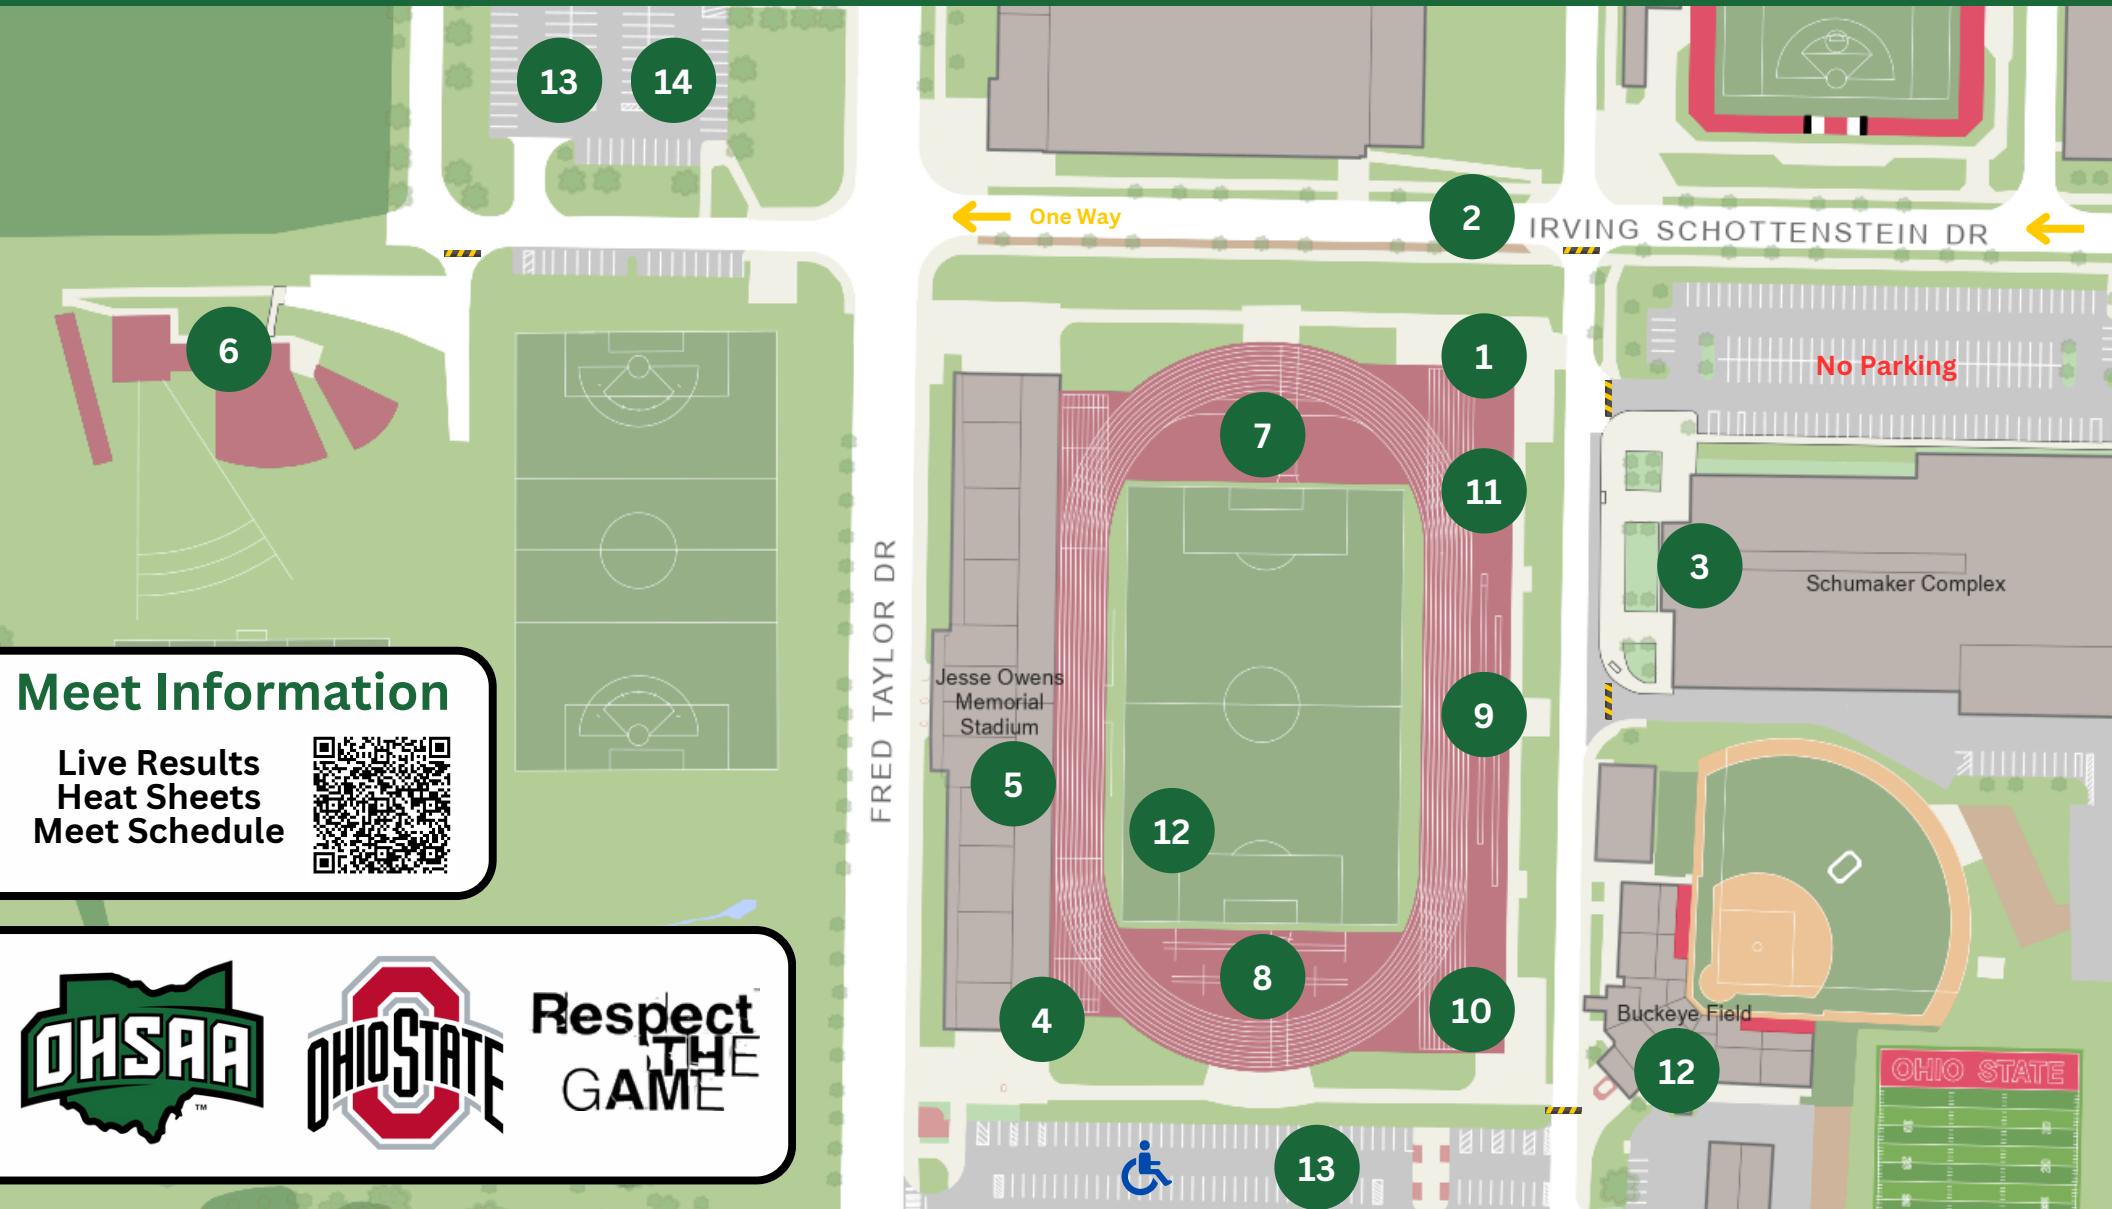

2025 OHSAA Track & Field State Championship

Event Map | Jesse Owens Memorial Stadium, The Ohio State University

Meet Information

Live Results
Heat Sheets
Meet Schedule

Respect
THE
GAME

- ### Map Key
- | | | |
|---|--------------------|--------------------------------------|
| 1: Meet Management | 5: Media Work Room | 10: Clerk Tent |
| 2: Team Drop Off & Bus Parking | 6: Shot & Disc | 11: Seated Athlete Check-In |
| 3: Packet Pickup / Staff & Officials Dining | 7: High Jump | 12: Athletic Training |
| 4: Media & VIP Entrance / Will Call | 8: Pole Vault | 13: Staff & Officials Permit Parking |
| | 9: Long Jump | 14: RV Parking |