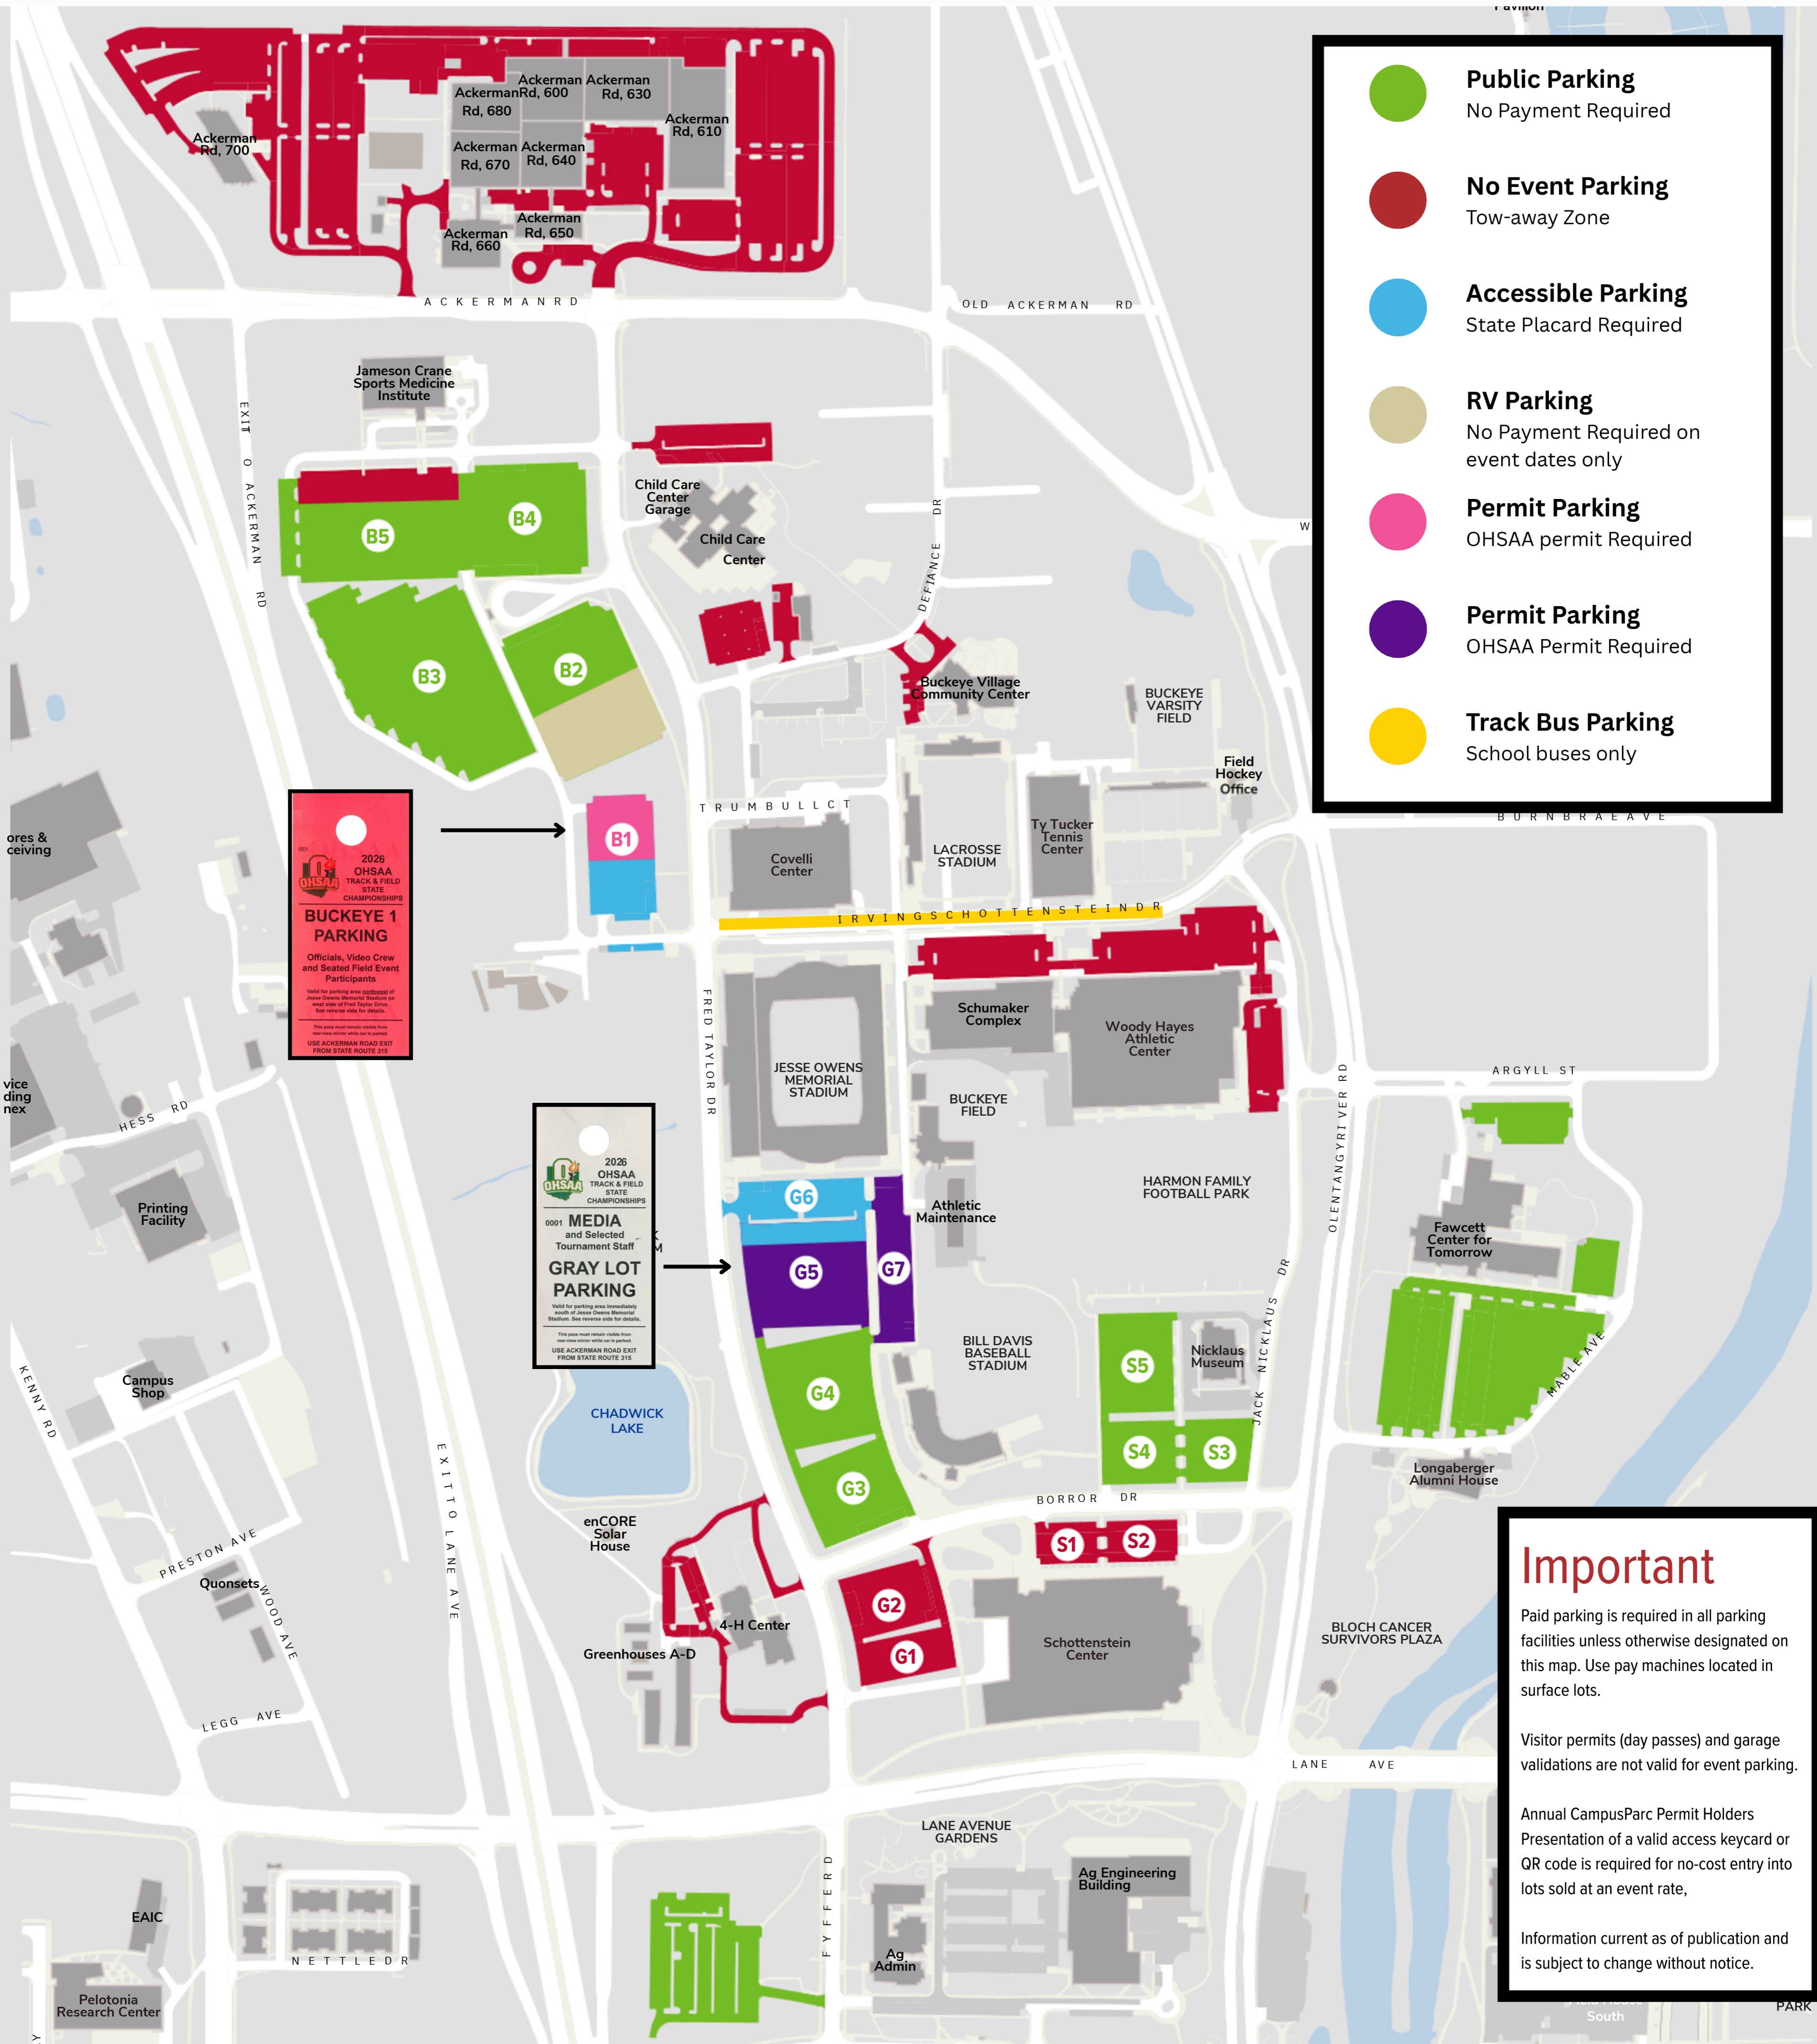

# OHSAA Track & Field State Tournament

**Important**

Paid parking is required in all parking facilities unless otherwise designated on this map. Use pay machines located in surface lots.

Visitor permits (day passes) and garage validations are not valid for event parking.

Annual CampusParc Permit Holders  
 Presentation of a valid access keycard or QR code is required for no-cost entry into lots sold at an event rate.

Information current as of publication and is subject to change without notice.