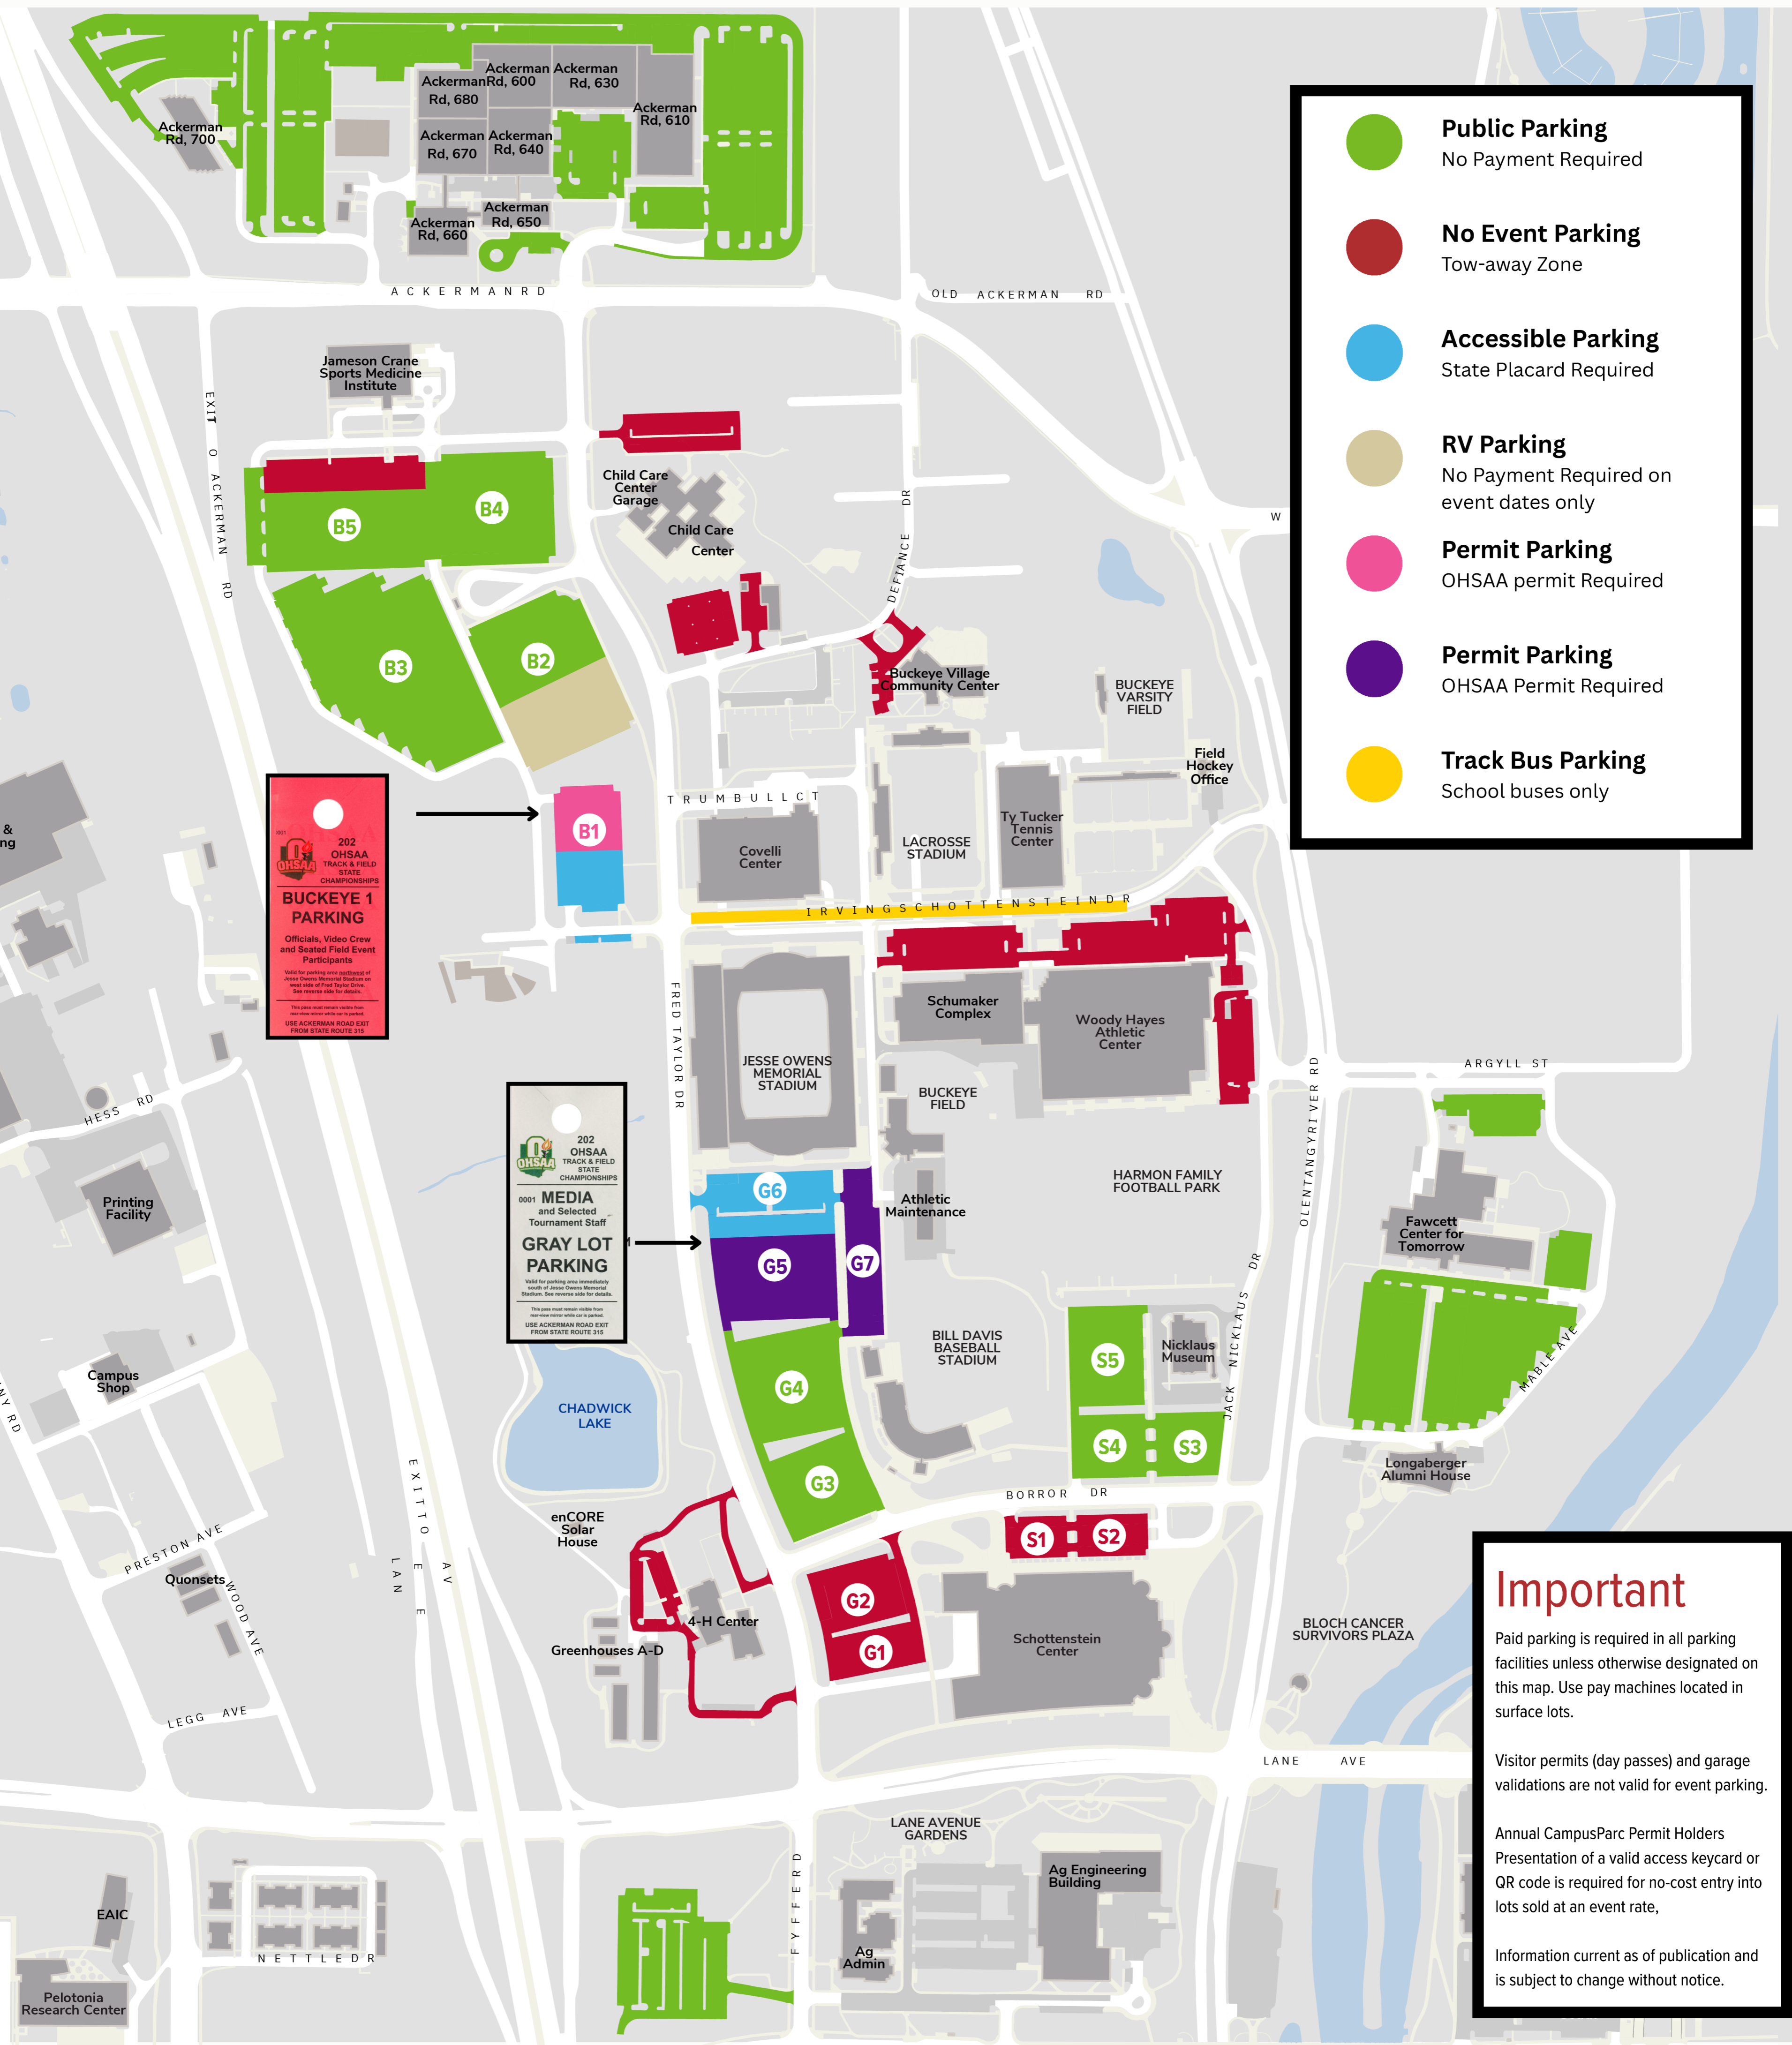

OHSAA Track & Field State Tournament

Important

Paid parking is required in all parking facilities unless otherwise designated on this map. Use pay machines located in surface lots.

Visitor permits (day passes) and garage validations are not valid for event parking.

Annual CampusParc Permit Holders
Presentation of a valid access keycard or QR code is required for no-cost entry into lots sold at an event rate.

Information current as of publication and is subject to change without notice.