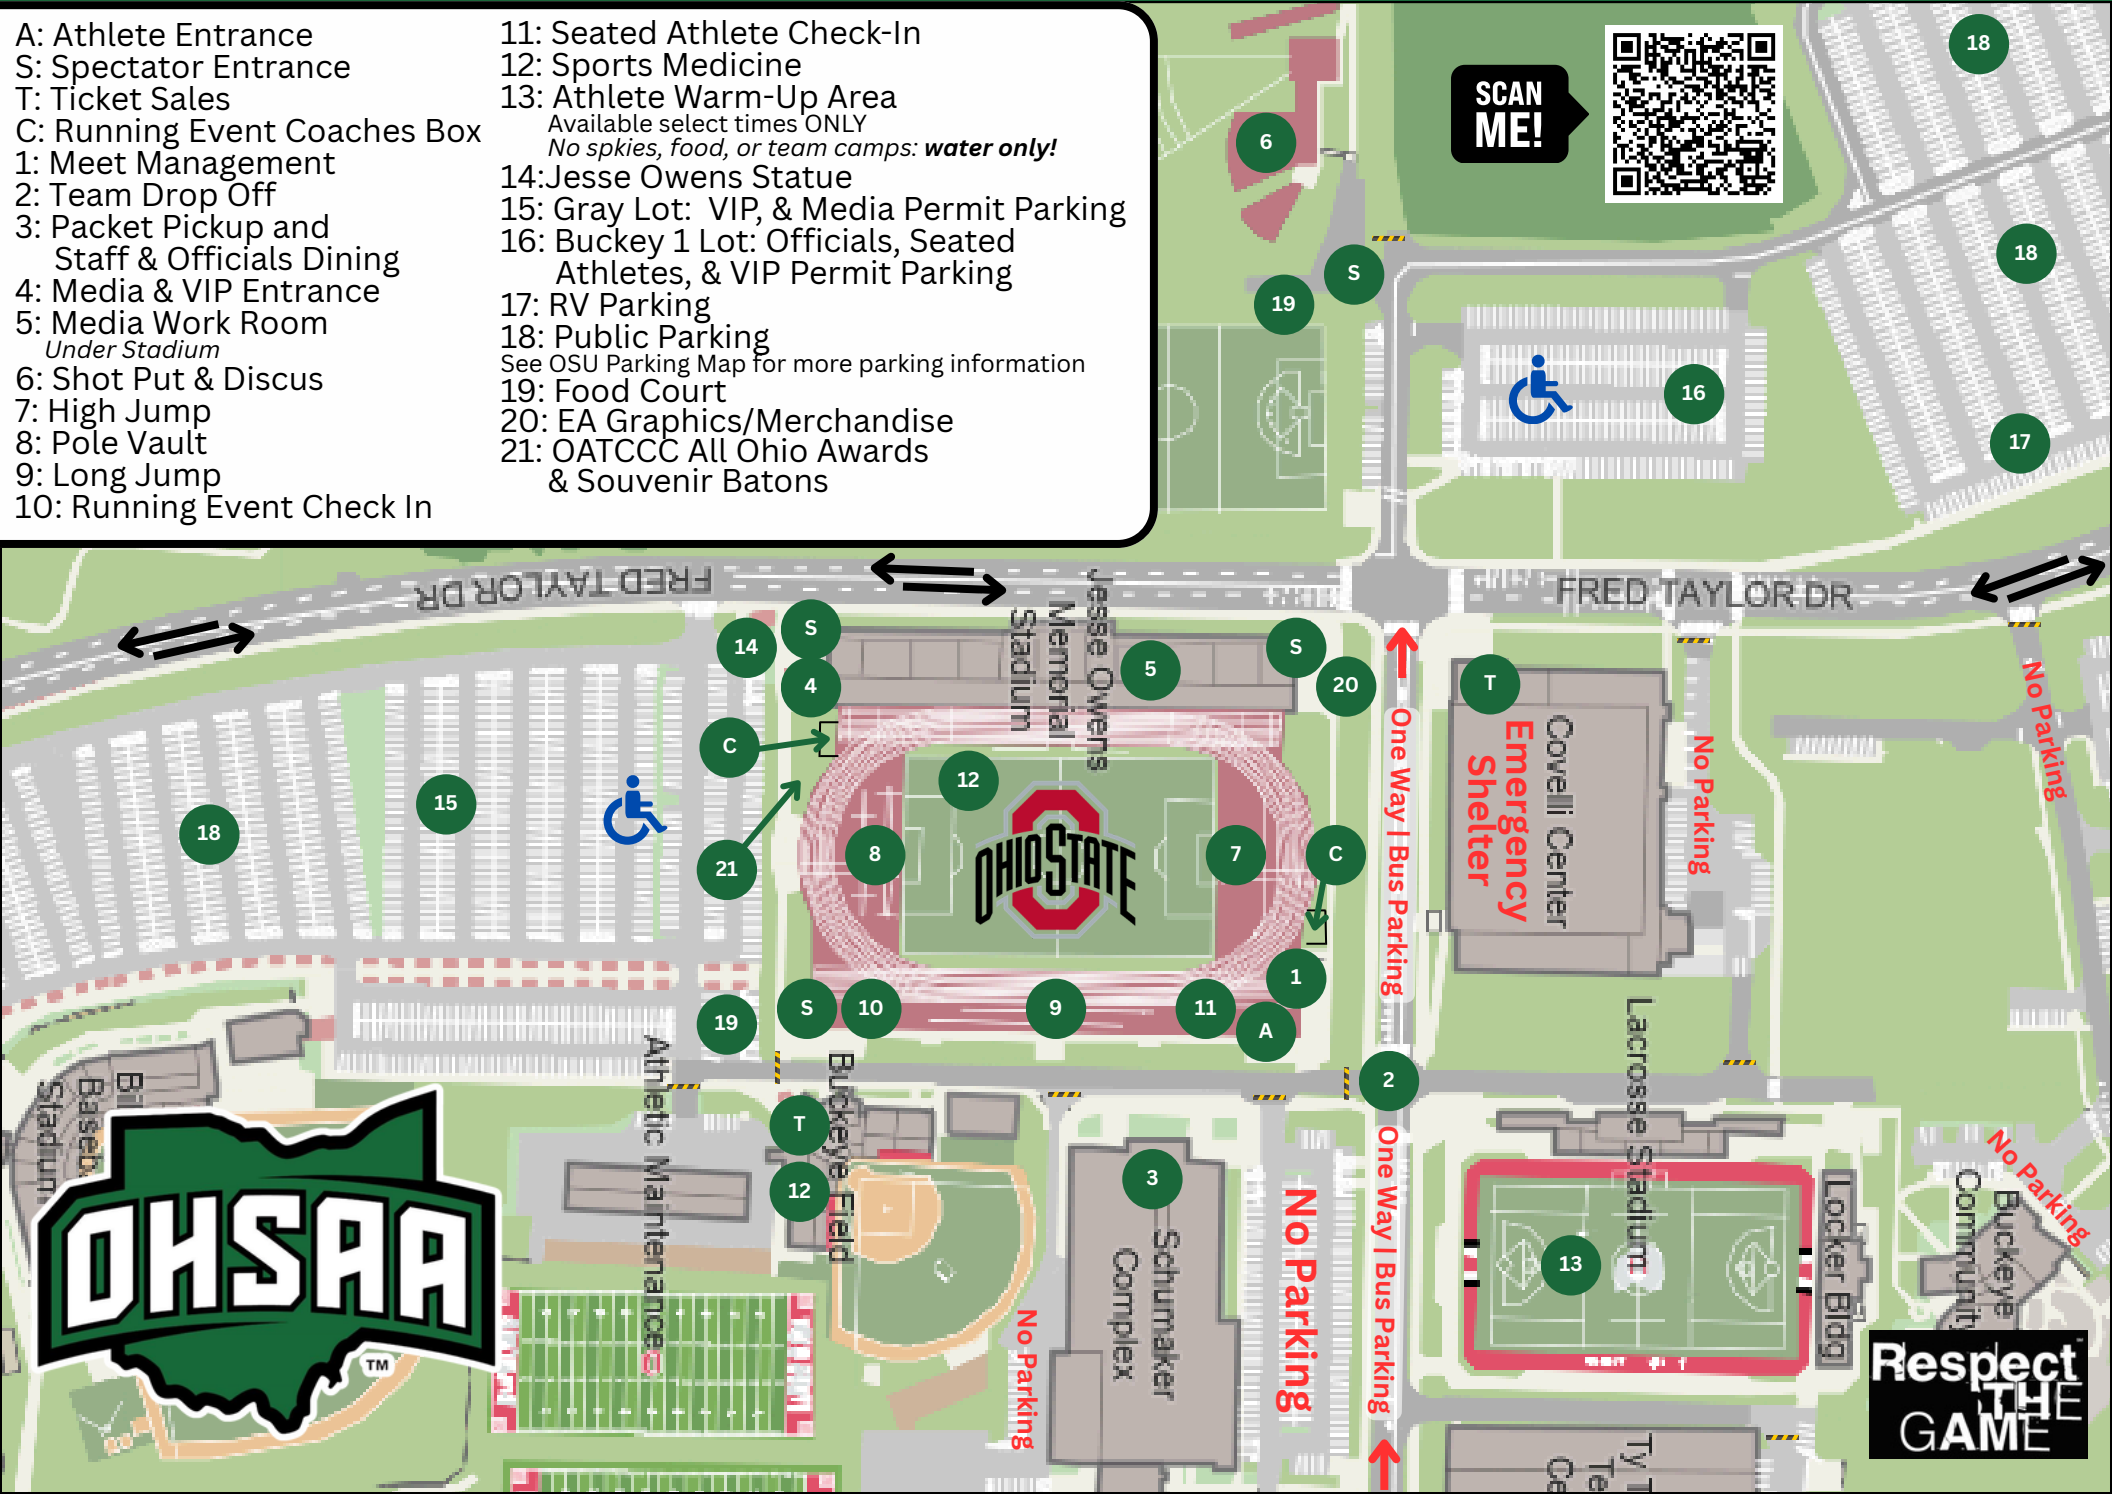

2026 OHSAA Jesse Owens Track & Field State Championships

Event Map | Jesse Owens Memorial Stadium | The Ohio State University

- A: Athlete Entrance
- S: Spectator Entrance
- T: Ticket Sales
- C: Running Event Coaches Box
- 1: Meet Management
- 2: Team Drop Off
- 3: Packet Pickup and Staff & Officials Dining
- 4: Media & VIP Entrance
- 5: Media Work Room
- Under Stadium*
- 6: Shot Put & Discus
- 7: High Jump
- 8: Pole Vault
- 9: Long Jump
- 10: Running Event Check In

- 11: Seated Athlete Check-In
- 12: Sports Medicine
- 13: Athlete Warm-Up Area
- Available select times ONLY*
- No spikes, food, or team camps: **water only!***
- 14: Jesse Owens Statue
- 15: Gray Lot: VIP, & Media Permit Parking
- 16: Buckeye 1 Lot: Officials, Seated Athletes, & VIP Permit Parking
- 17: RV Parking
- 18: Public Parking
- See OSU Parking Map for more parking information*
- 19: Food Court
- 20: EA Graphics/Merchandise
- 21: OATCCC All Ohio Awards & Souvenir Batons

SCAN ME!

Respect THE GAME